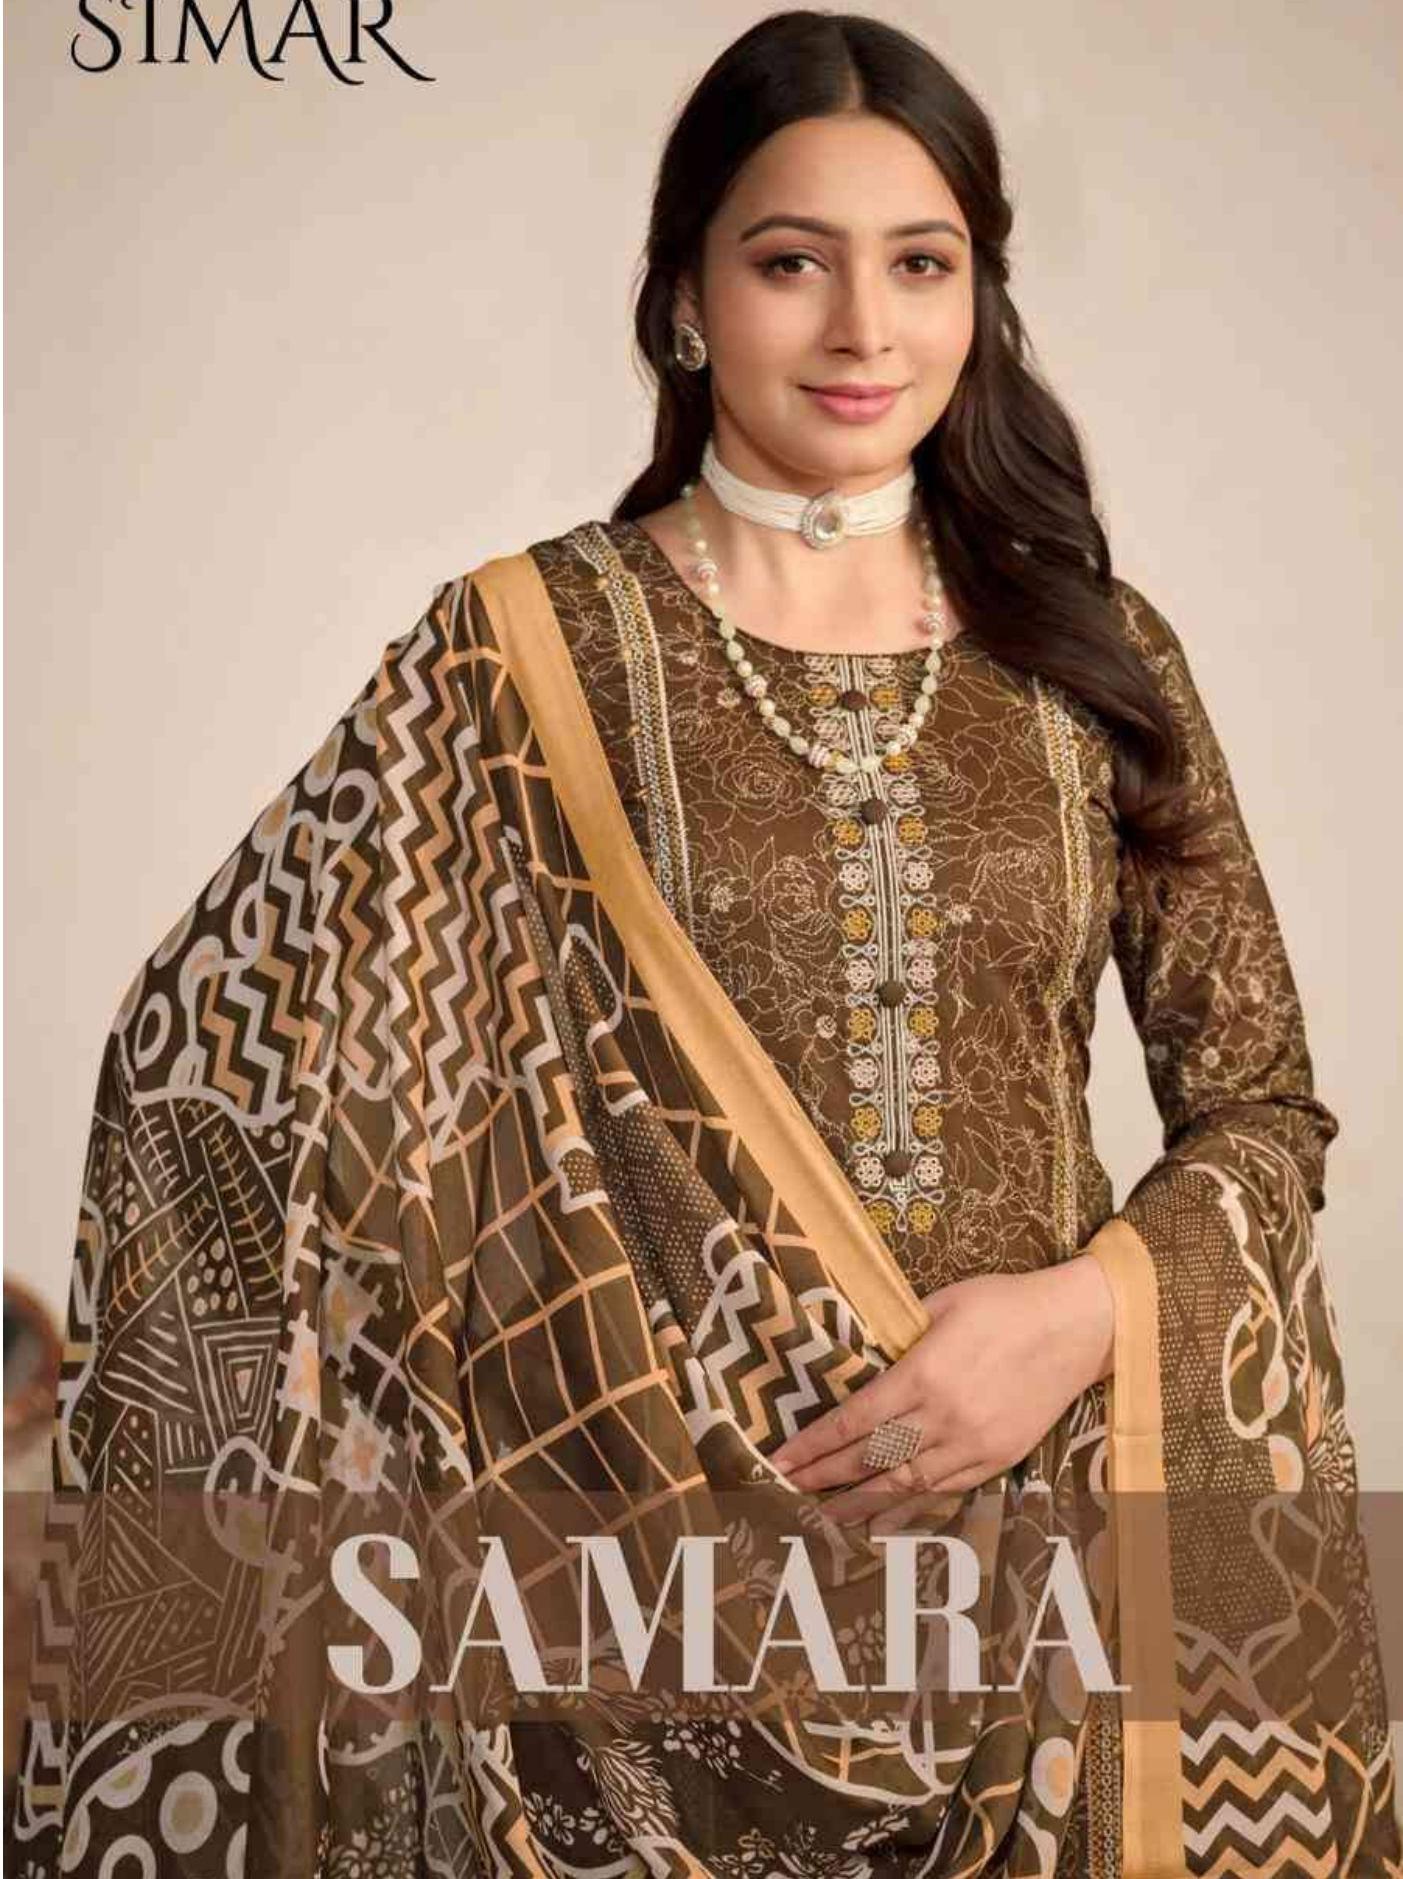

STIMAR[®]

SAMARA

STMAR®

3539 A

SIMAR®

3539 B

SIMAR[®]
3539 C

STIMAR®

SAMARA

TOP

PURE LAWN COTTON DIGITAL PRINT WITH EMBROIDERY WORK

DUPATTA

PURE VISCOSE MUSLIN DIGITAL PRINT

BOTTOM

PURE LAWN COTTON DIGITAL PRINT