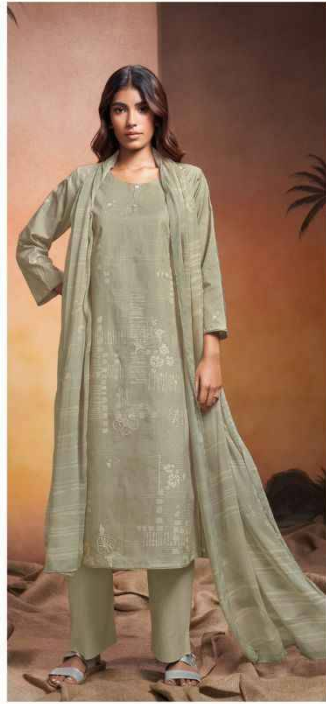

Ganga®

Arleth

S2580

S2580-A

S2580-B

S2580-C

S2580-D

S2580-A

S2580-B

S2580-C

S2580-D

Ganga®  
**Arleth**  
S2580- A/B/C/D

|                 |   |
|-----------------|---|
| PRODUCT NAME    | <b>ARLETH</b>   |
| D.NO.           | S2580   |
| DESCRIPTION     | <b>TOP</b><br>PREMIUM COTTON PRINTED WITH HAND EMBROIDERY, SWAROVSKI WORK AND COTTON LACE FOR DAMAN<br><b>BOTTOM</b><br>PREMIUM COTTON SOLID COLOUR<br><br><b>DUPATTA</b><br>PURE CHIFFON PRINTED |
| HSN CODE        | <b>520851</b>   |
| WHOLESALE PRICE | <b>1595/- EACH+GST(EXTRA)</b>   |