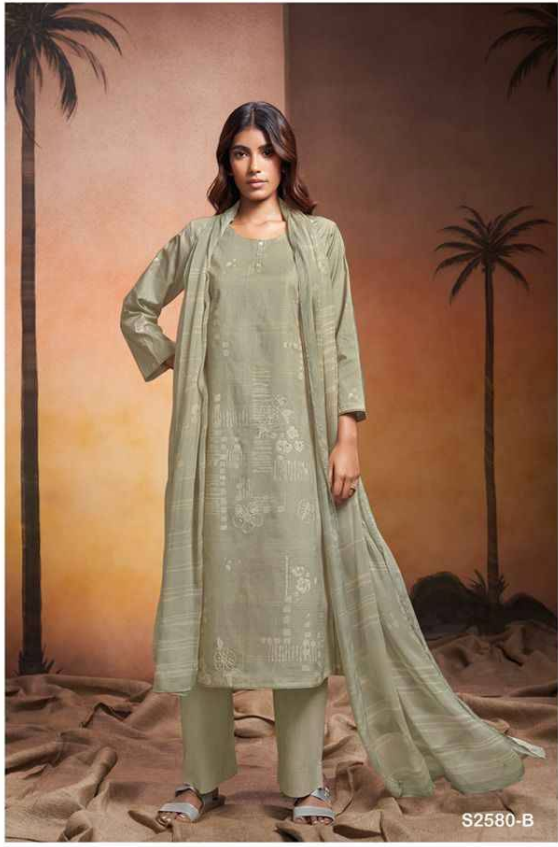

Ganga®

Arleth

S2580

S2580-A

S2580-B

S2580-C

S2580-D

S2580-A

S2580-B

S2580-C

S2580-D

Ganga®
Arleth
S2580- A/B/C/D

PRODUCT NAME	ARLETH
D.NO.	S2580
DESCRIPTION	<p>TOP PREMIUM COTTON PRINTED WITH HAND EMBROIDERY, SWAROVSKI WORK AND COTTON LACE FOR DAMAN</p> <p>BOTTOM PREMIUM COTTON SOLID COLOUR</p> <p>DUPATTA PURE CHIFFON PRINTED</p>
HSN CODE	520851
WHOLESALE PRICE	1595/- EACH+GST(EXTRA)