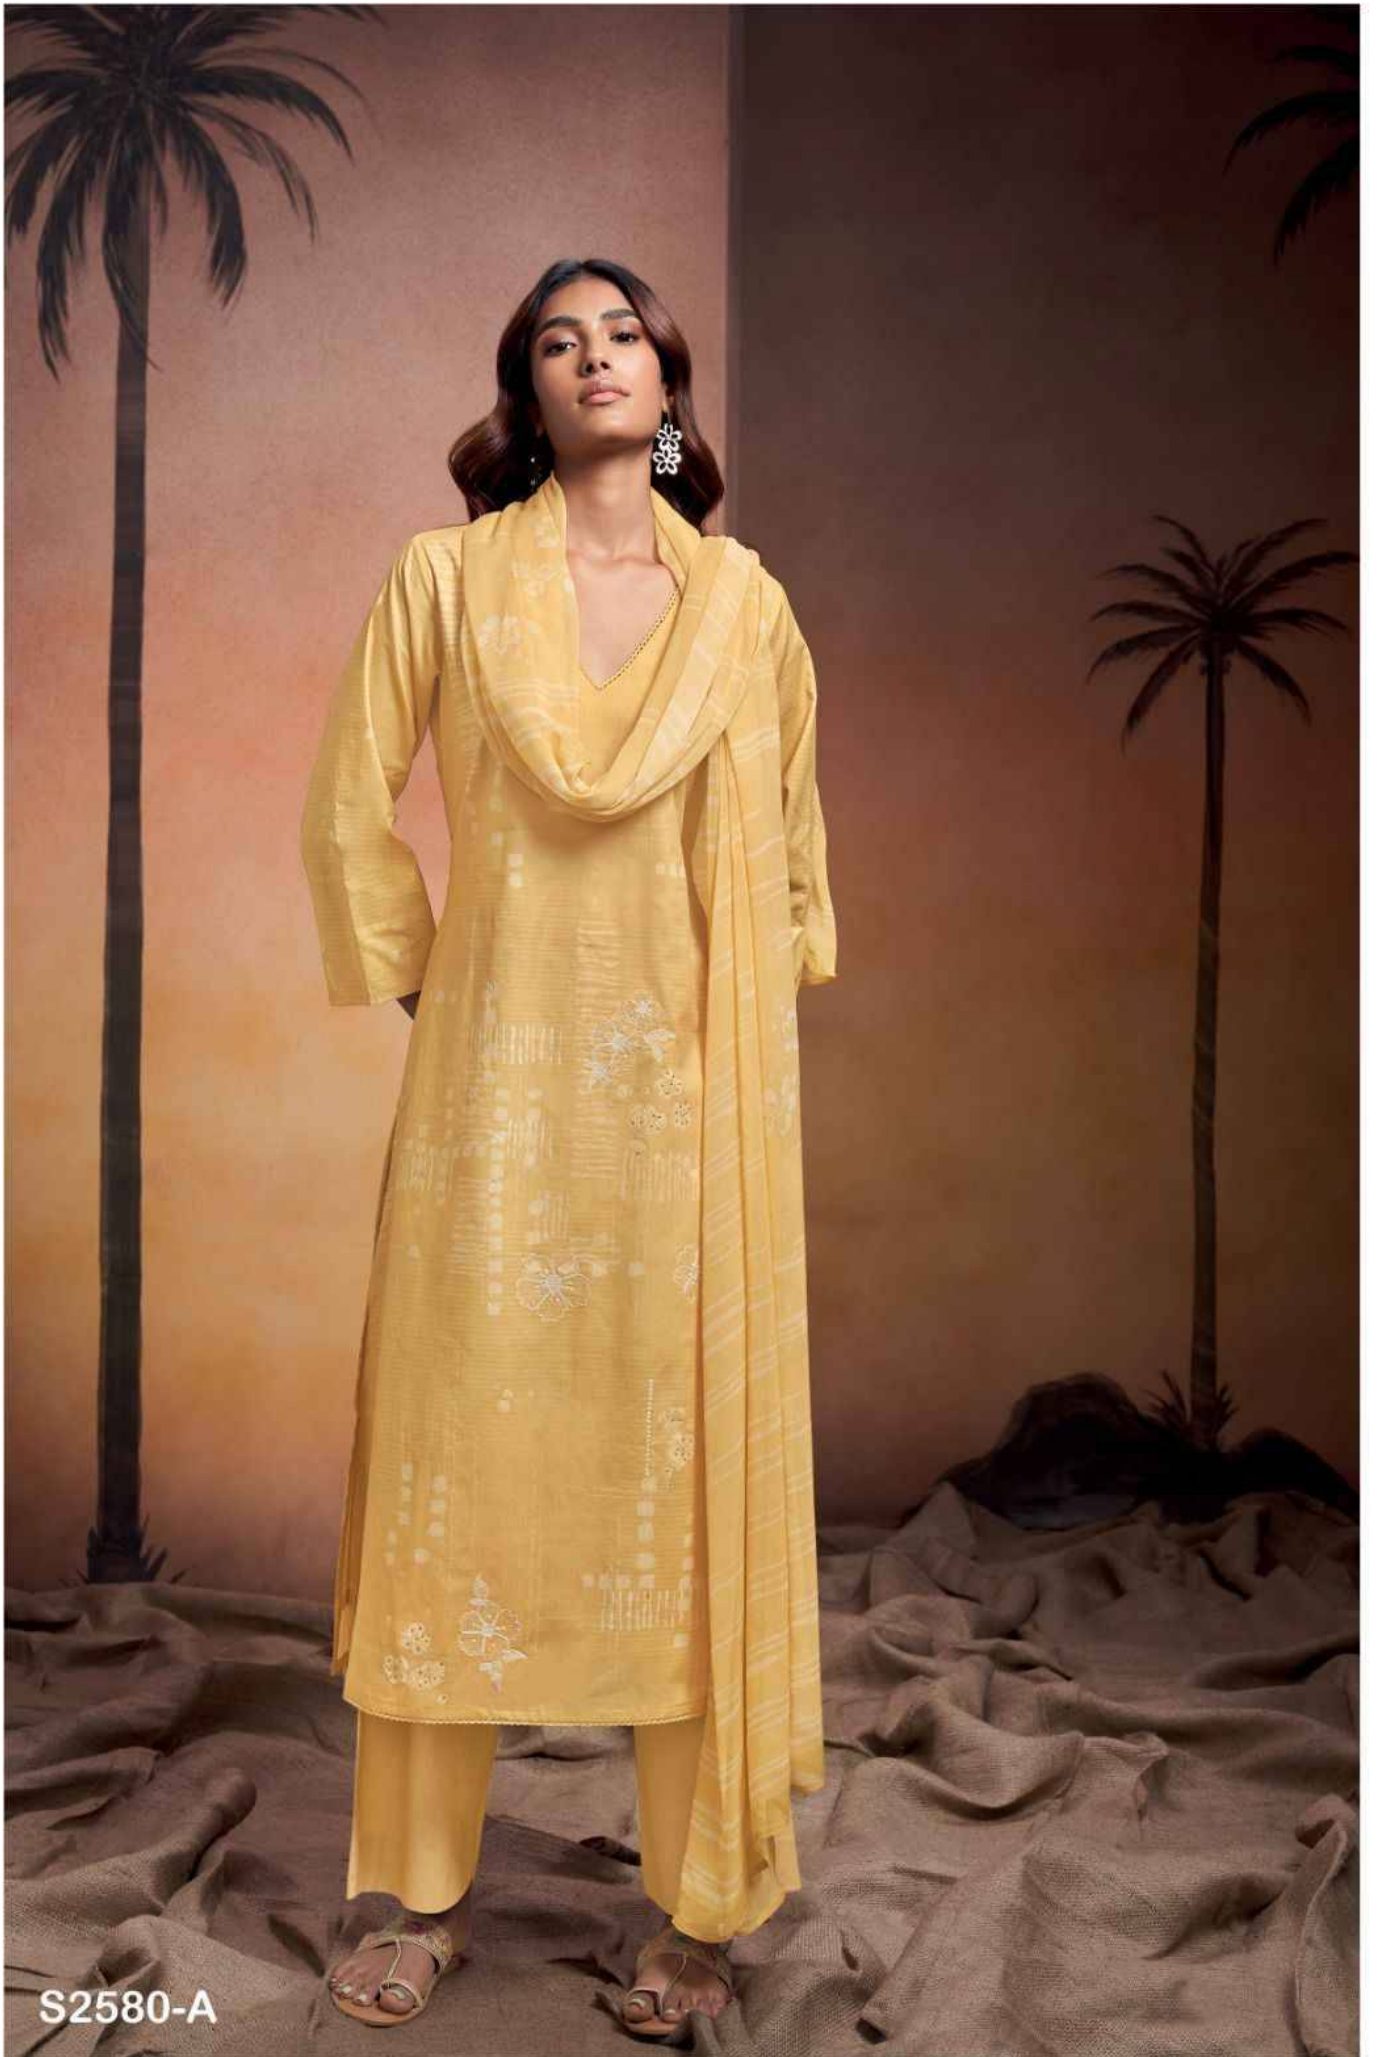

Ganga®

Arleth

S2580

S2580-A

S2580-B

S2580-C

S2580-D

S2580-A

S2580-B

S2580-C

S2580-D

Ganga®
Arleth
S2580- A/B/C/D

PRODUCT NAME	ARLETH
D.NO.	S2580
DESCRIPTION	<p>TOP PREMIUM COTTON PRINTED WITH HAND EMBROIDERY, SWAROVSKI WORK AND COTTON LACE FOR DAMAN</p> <p>BOTTOM PREMIUM COTTON SOLID COLOUR</p> <p>DUPATTA PURE CHIFFON PRINTED</p>
HSN CODE	520851
WHOLESALE PRICE	1595/- EACH+GST(EXTRA)