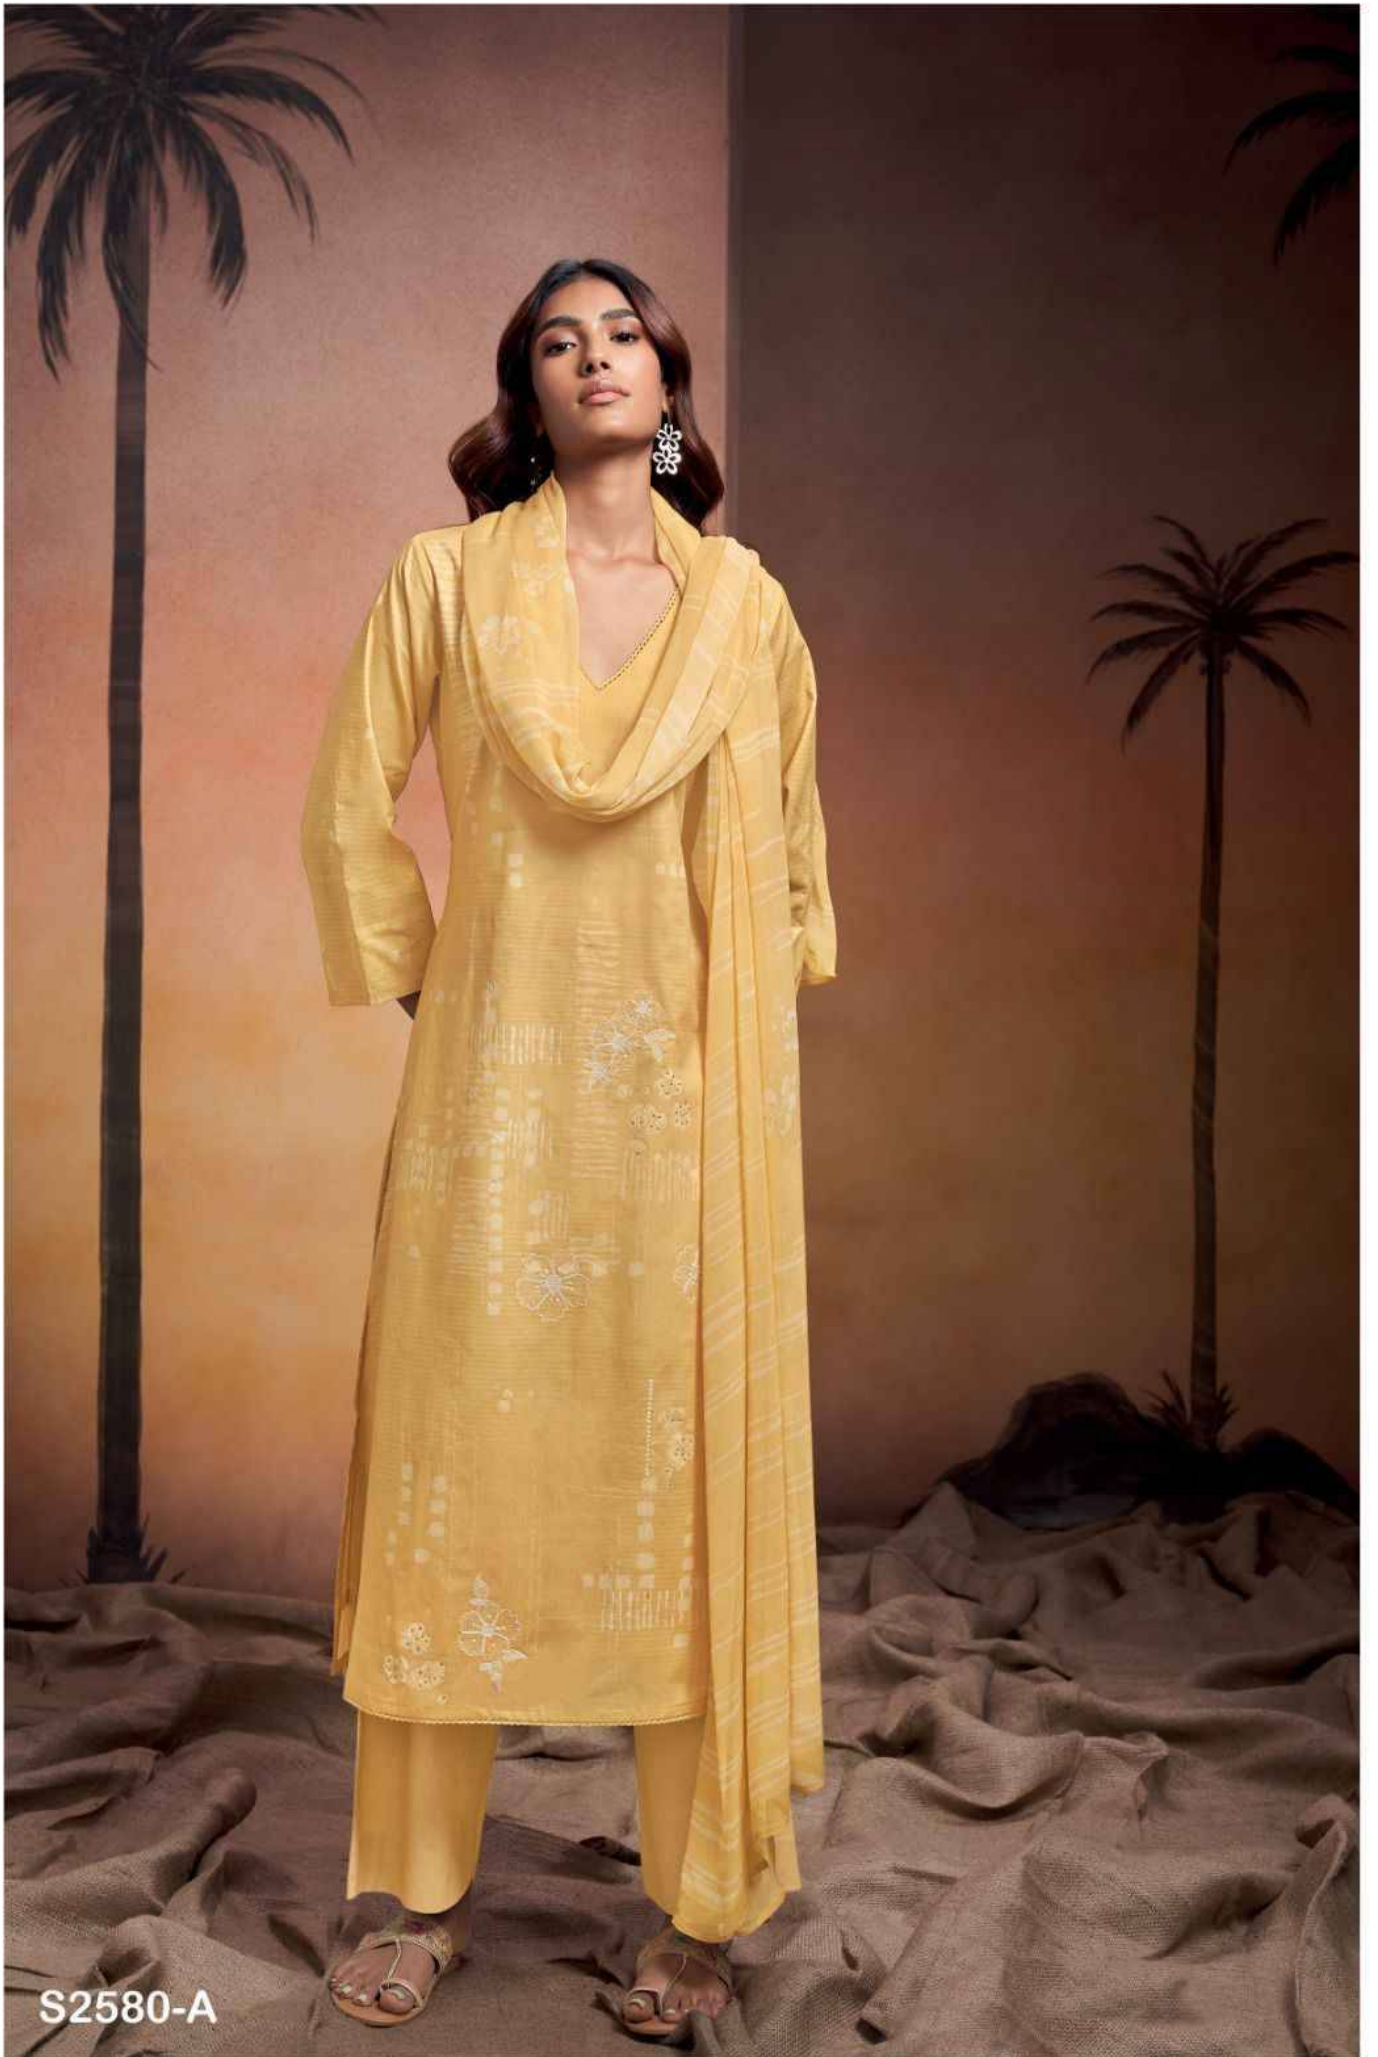

Ganga®

Arleth

S2580

S2580-A

S2580-B

S2580-C

S2580-D

S2580-A

S2580-B

S2580-C

S2580-D

Ganga®  
**Arleth**  
S2580- A/B/C/D

|                 |   |
|-----------------|---|
| PRODUCT NAME    | <b>ARLETH</b>   |
| D.NO.           | S2580   |
| DESCRIPTION     | <b>TOP</b><br>PREMIUM COTTON PRINTED WITH HAND EMBROIDERY, SWAROVSKI WORK AND COTTON LACE FOR DAMAN<br><b>BOTTOM</b><br>PREMIUM COTTON SOLID COLOUR<br><br><b>DUPATTA</b><br>PURE CHIFFON PRINTED |
| HSN CODE        | <b>520851</b>   |
| WHOLESALE PRICE | <b>1595/- EACH+GST(EXTRA)</b>   |