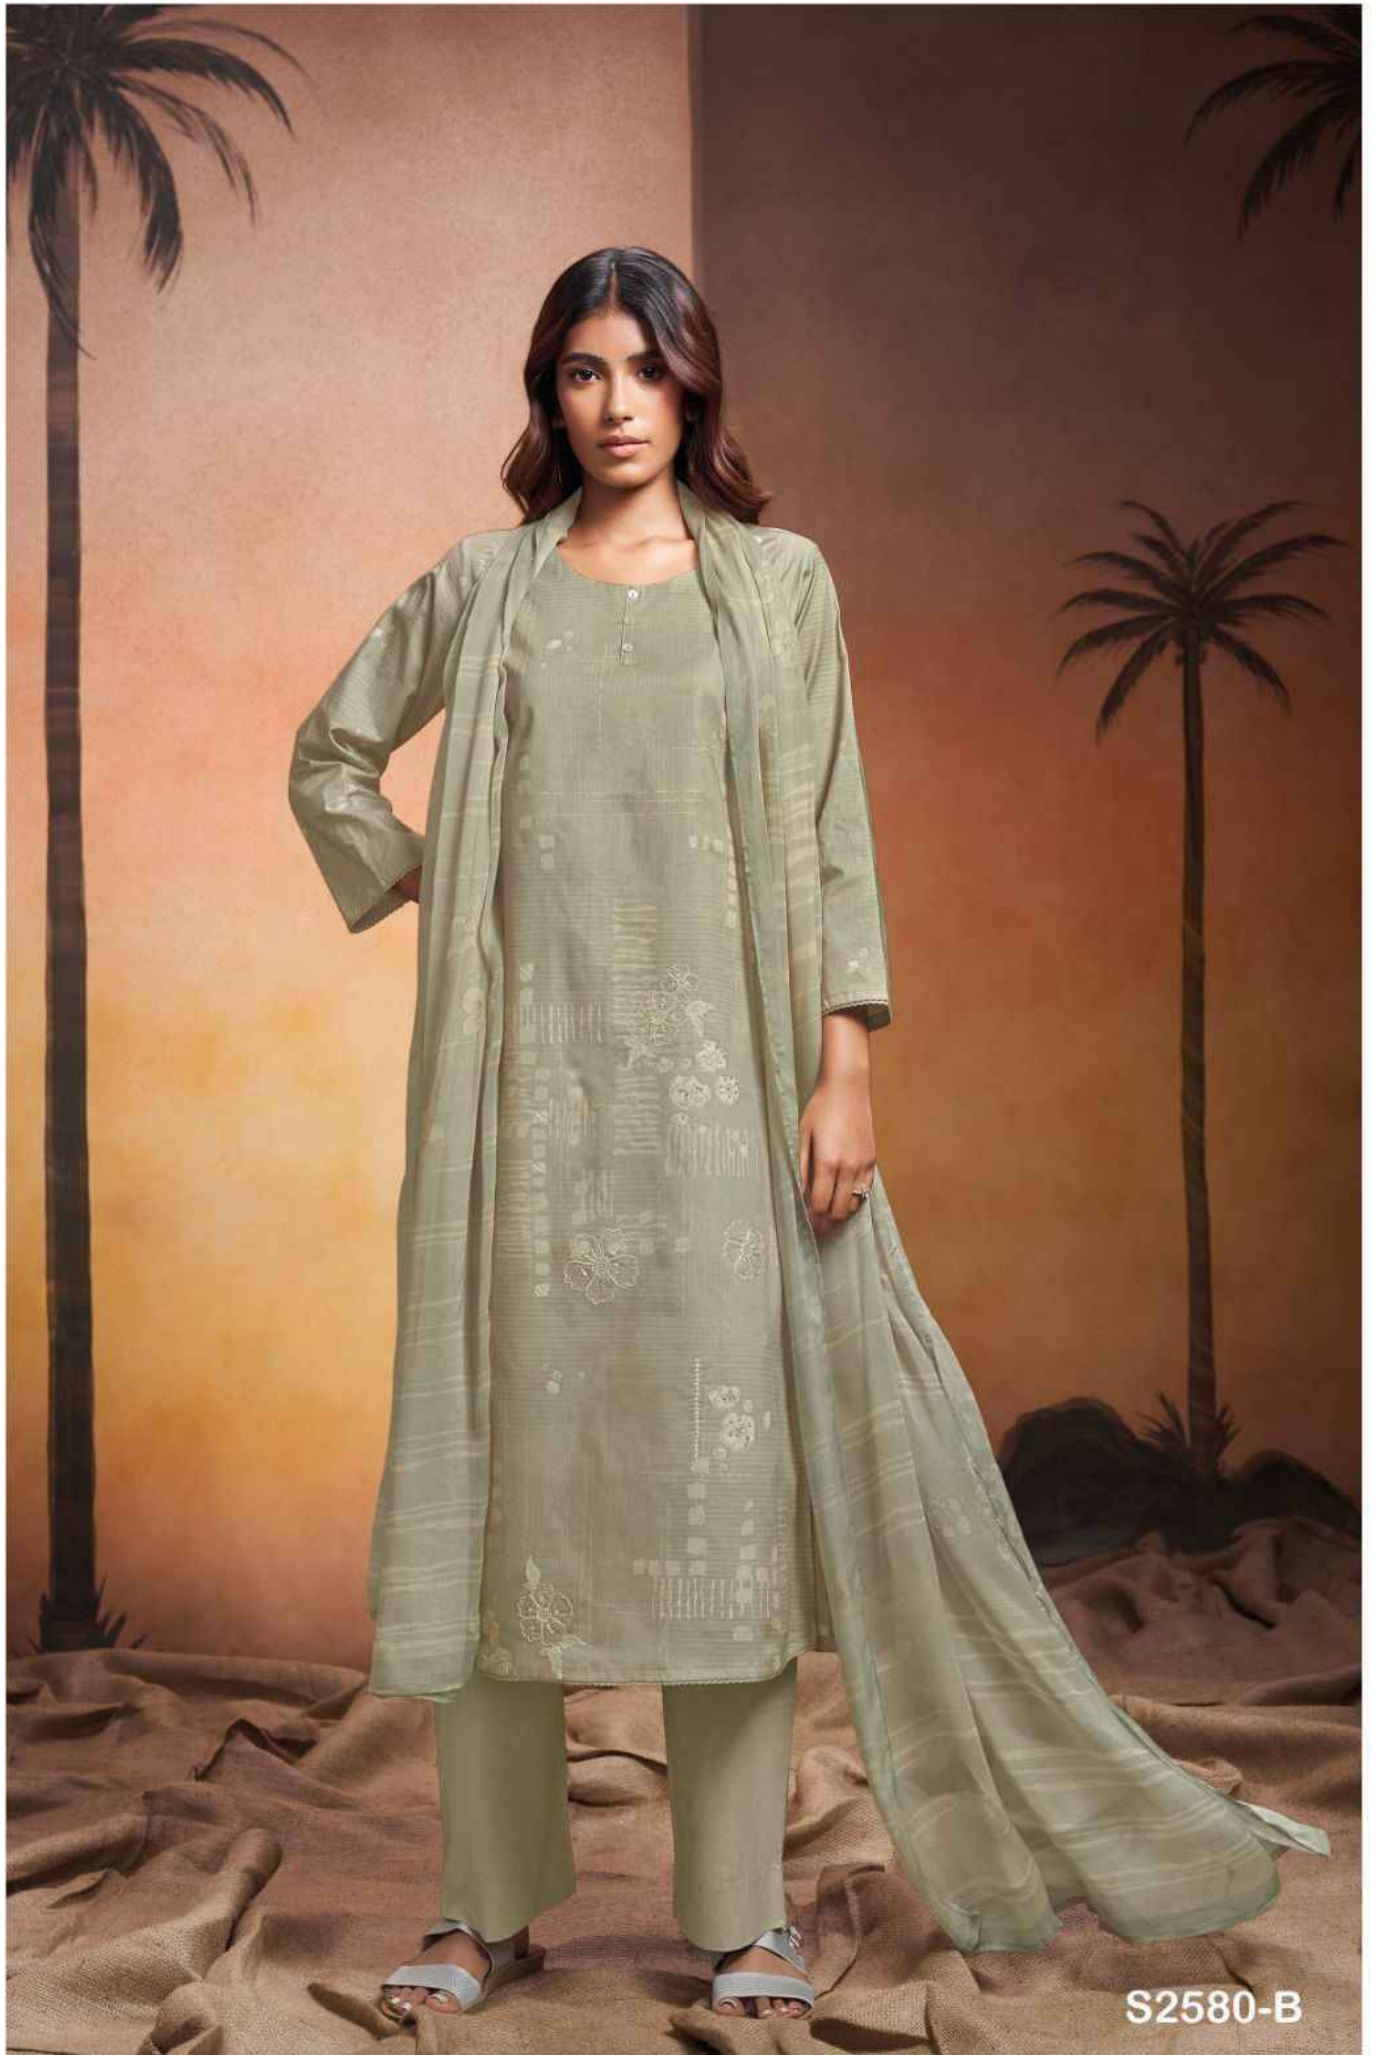

Ganga®

Arleth

S2580

S2580-A

S2580-B

S2580-C

S2580-D

S2580-A

S2580-B

S2580-C

S2580-D

Ganga®
Arleth
S2580- A/B/C/D

PRODUCT NAME	ARLETH
D.NO.	S2580
DESCRIPTION	<p>TOP PREMIUM COTTON PRINTED WITH HAND EMBROIDERY, SWAROVSKI WORK AND COTTON LACE FOR DAMAN</p> <p>BOTTOM PREMIUM COTTON SOLID COLOUR</p> <p>DUPATTA PURE CHIFFON PRINTED</p>
HSN CODE	520851
WHOLESALE PRICE	1595/- EACH+GST(EXTRA)