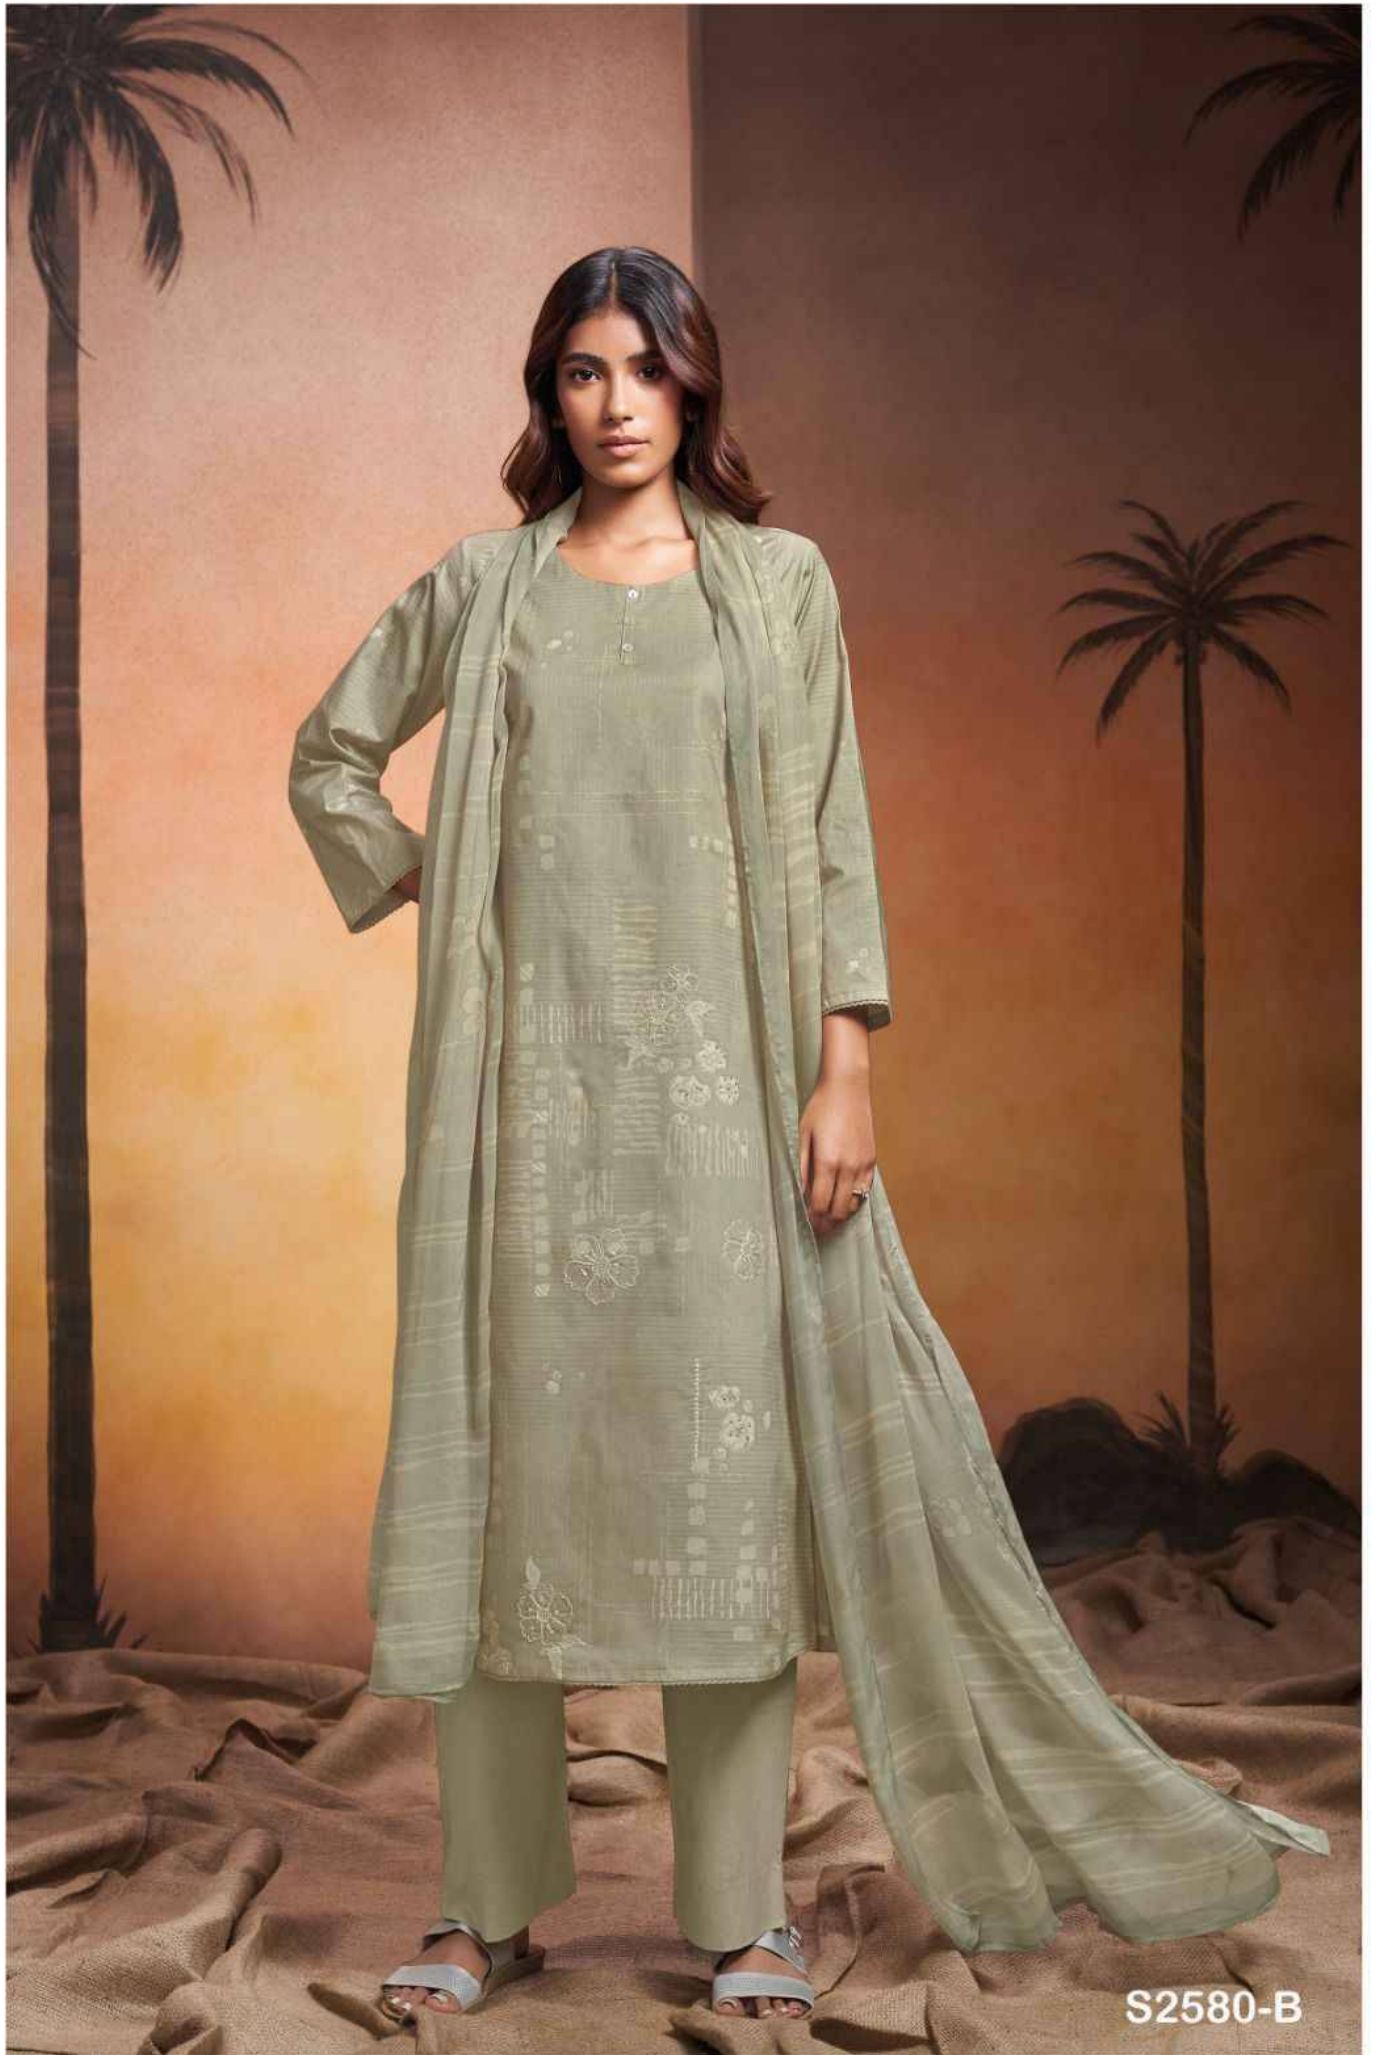

Ganga®

Arleth

S2580

S2580-A

S2580-B

S2580-C

S2580-D

S2580-A

S2580-B

S2580-C

S2580-D

Ganga®  
**Arleth**  
S2580- A/B/C/D

|                 |   |
|-----------------|---|
| PRODUCT NAME    | <b>ARLETH</b>   |
| D.NO.           | S2580   |
| DESCRIPTION     | <b>TOP</b><br>PREMIUM COTTON PRINTED WITH HAND EMBROIDERY, SWAROVSKI WORK AND COTTON LACE FOR DAMAN<br><b>BOTTOM</b><br>PREMIUM COTTON SOLID COLOUR<br><br><b>DUPATTA</b><br>PURE CHIFFON PRINTED |
| HSN CODE        | <b>520851</b>   |
| WHOLESALE PRICE | <b>1595/- EACH+GST(EXTRA)</b>   |