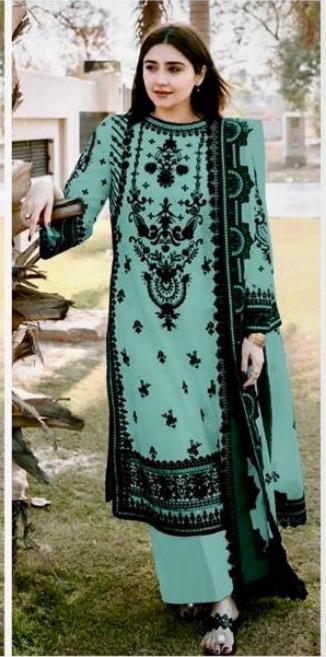

TOP- PURE HEAVY QUALITY RAYON WITH HEAVY EMBROIDERY AND SEQUENCE WORK
BOTTOM- HEAVY QUALITY RAYON
DUPATTA- PURE FOX GEORGETTE FANCY DUPATTA WITH HEAVY EMBROIDERY

7773
D.No:-439 A

7773
D.No:-439 B

7773
D.No:-439 C