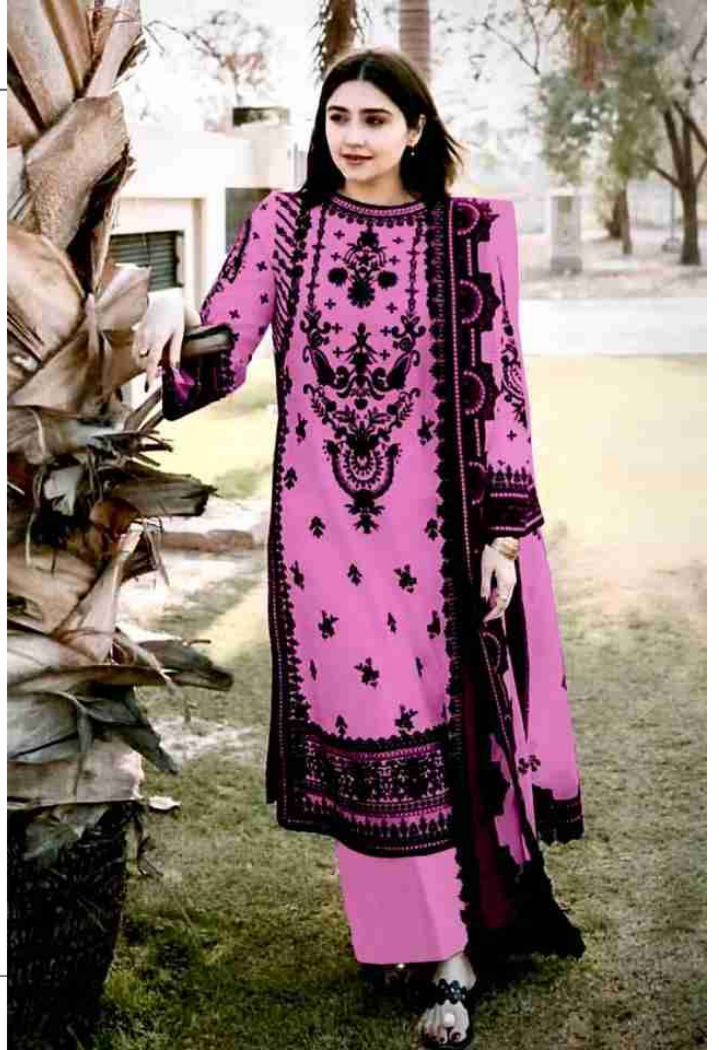

SEMI STICH COLLECTION

TOP- PURE HEAVY QUALITY RAYON WITH HEAVY EMBROIDERY AND SEQUENCE WORK
BOTTOM- HEAVY QUALITY RAYON
DUPATTA- PURE FOX GEORGETTE FANCY DUPATTA WITH HEAVY EMBROIDERY

7773
D.No:-439 B

SEMI STICH COLLECTION

TOP- PURE HEAVY QUALITY RAYON WITH HEAVY EMBROIDERY AND SEQUENCE WORK
BOTTOM- HEAVY QUALITY RAYON
DUPATTA- PURE FOX GEORGETTE FANCY DUPATTA WITH HEAVY EMBROIDERY

7773
D.No:-439 A

SEMI STICH COLLECTION

TOP- PURE HEAVY QUALITY RAYON WITH HEAVY EMBROIDERY AND SEQUENCE WORK
BOTTOM- HEAVY QUALITY RAYON
DUPATTA- PURE FOX GEORGETTE FANCY DUPATTA WITH HEAVY EMBROIDERY