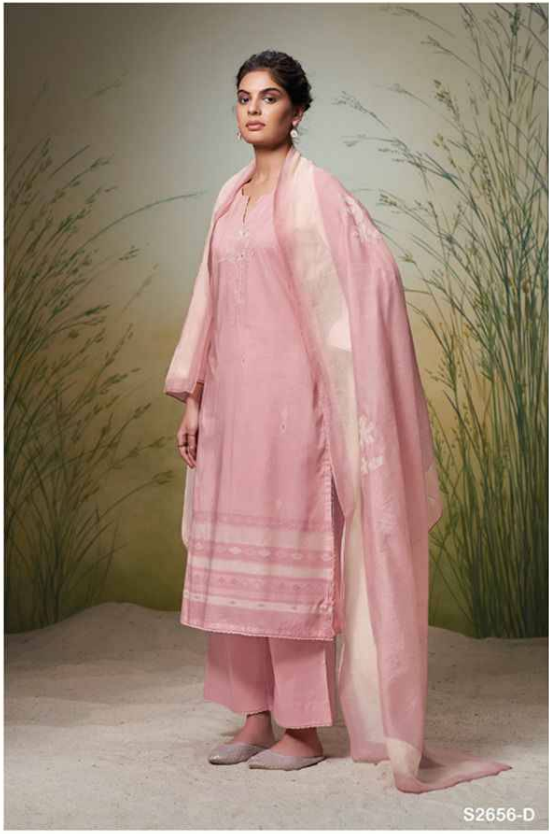

Ganga®  
Neriah  
S2656

PRODUCT NAME	<b>NERIAH</b>
D.NO.	S2656
DESCRIPTION	<p><b>TOP</b> PREMIUM COTTON PATTERN PRINTED WITH EMBROIDERY AND HAND WORK AND COTTON LACE FOR DAMAN</p> <p><b>BOTTOM</b> PREMIUM COTTON SOLID COLOUR</p> <p><b>DUPATTA</b> PREMIUM WOVEN JACQUARD WITH EMBROIDERY AND FOUR SIDE COTTON LACE</p>
HSN CODE	<b>520851</b>
WHOLESALE PRICE	<b>1910/- EACH+GST(EXTRA)</b>

S2656-A

S2656-B

S2656-C

S2656-D

Ganga®  
**Neriah**  
S2656- A/B/C/D

S2656-D

S2656-B

S2656-A