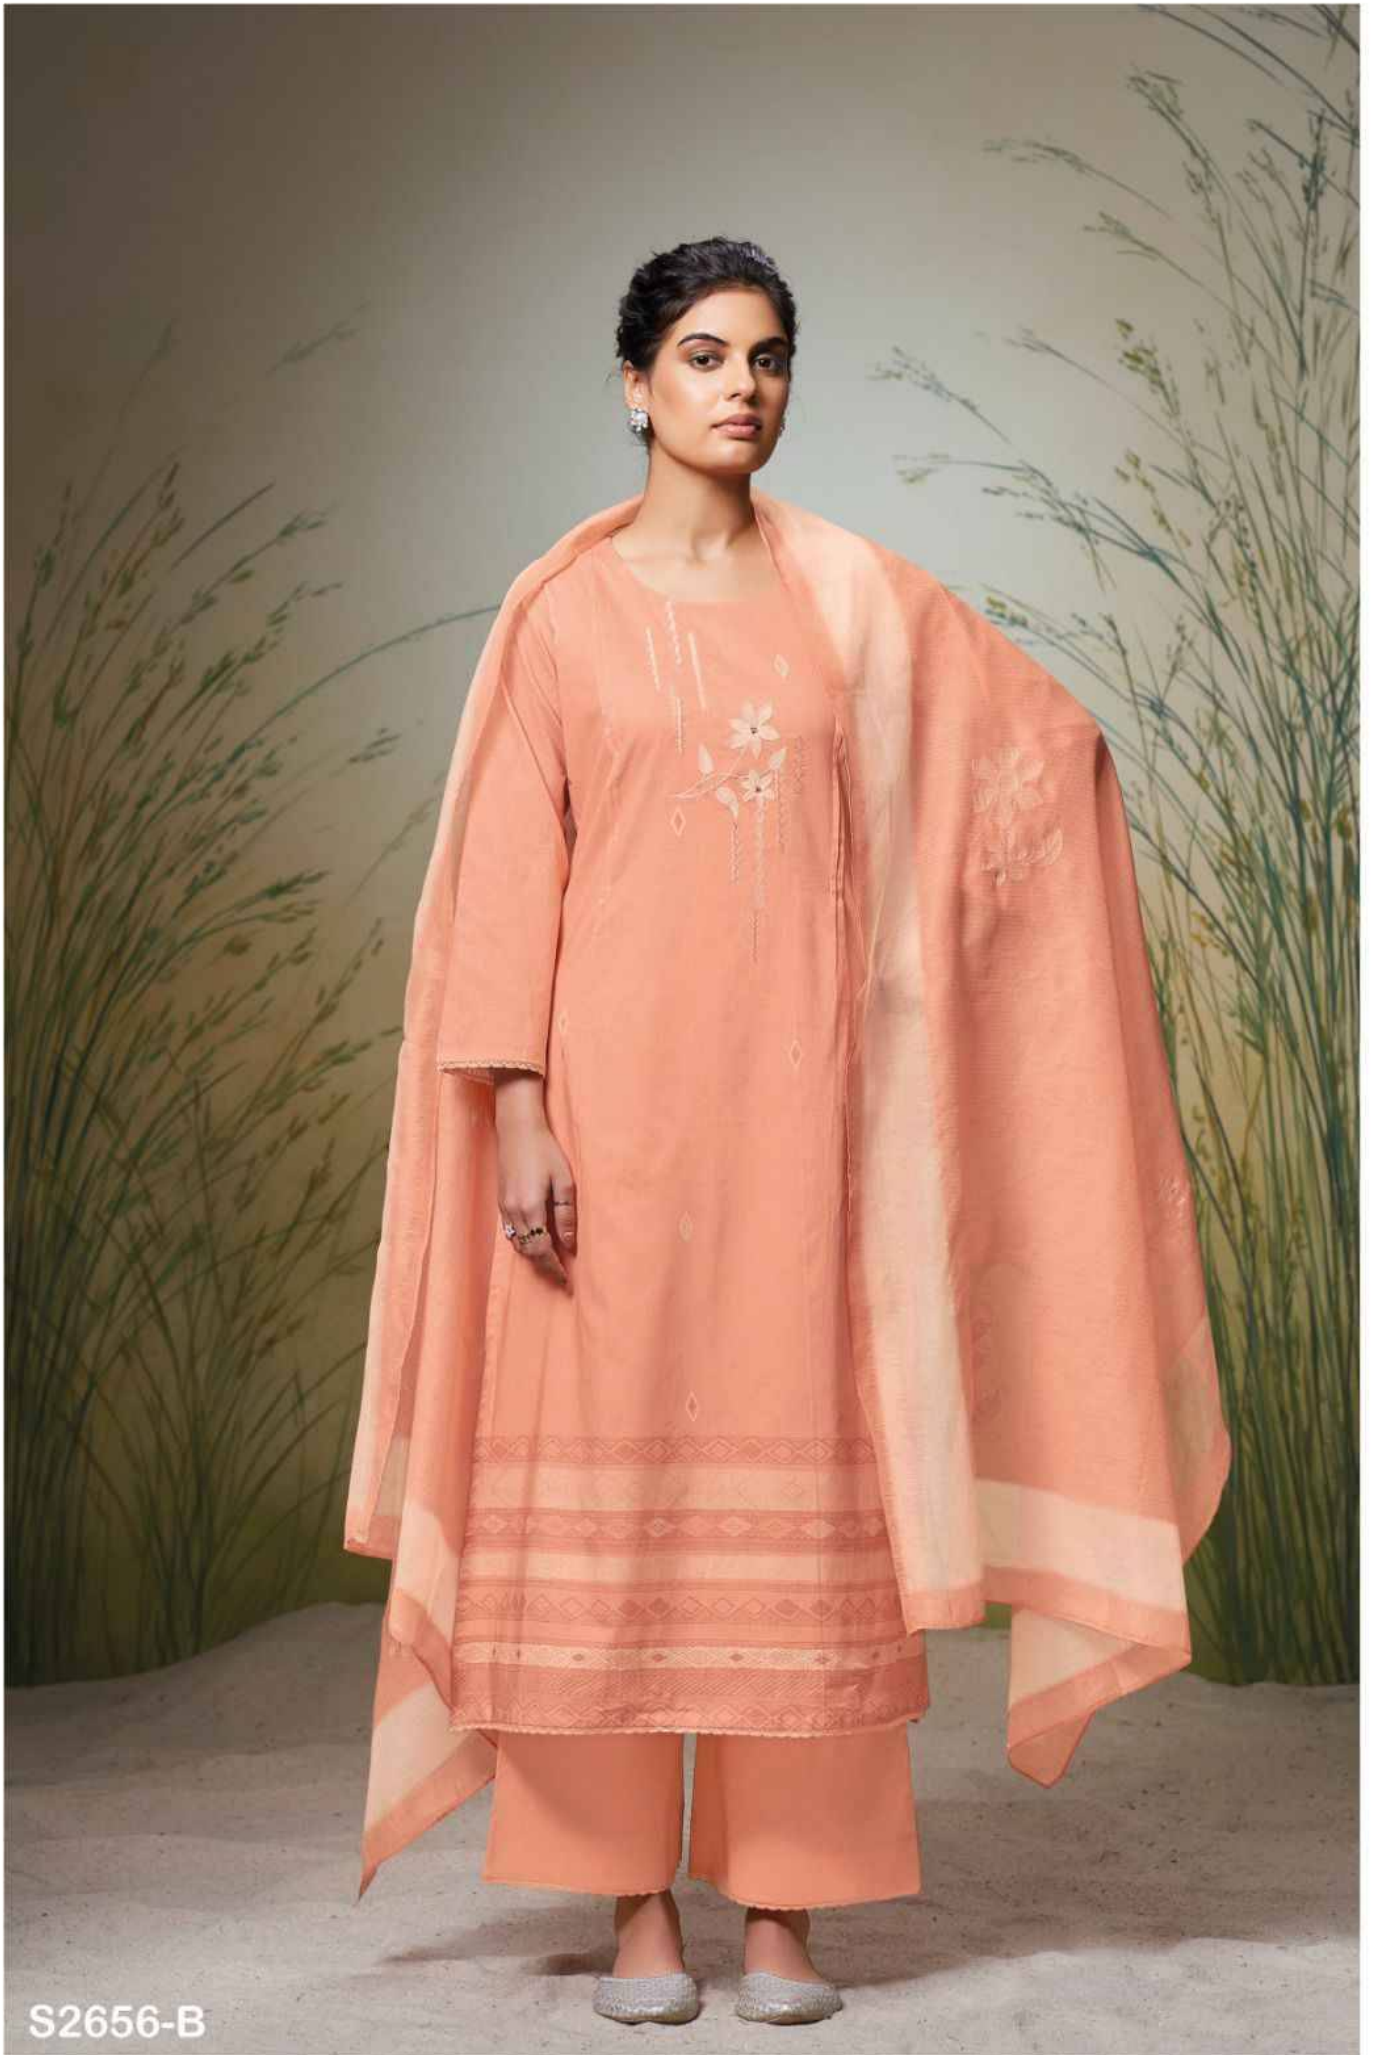

Ganga®  
Neriah  
S2656

PRODUCT NAME	<b>NERIAH</b>
D.NO.	S2656
DESCRIPTION	<p><b>TOP</b> PREMIUM COTTON PATTERN PRINTED WITH EMBROIDERY AND HAND WORK AND COTTON LACE FOR DAMAN</p> <p><b>BOTTOM</b> PREMIUM COTTON SOLID COLOUR</p> <p><b>DUPATTA</b> PREMIUM WOVEN JACQUARD WITH EMBROIDERY AND FOUR SIDE COTTON LACE</p>
HSN CODE	<b>520851</b>
WHOLESALE PRICE	<b>1910/- EACH+GST(EXTRA)</b>

S2656-A

S2656-B

S2656-C

S2656-D

Ganga®  
**Neriah**  
S2656- A/B/C/D

S2656-D

S2656-B

S2656-A