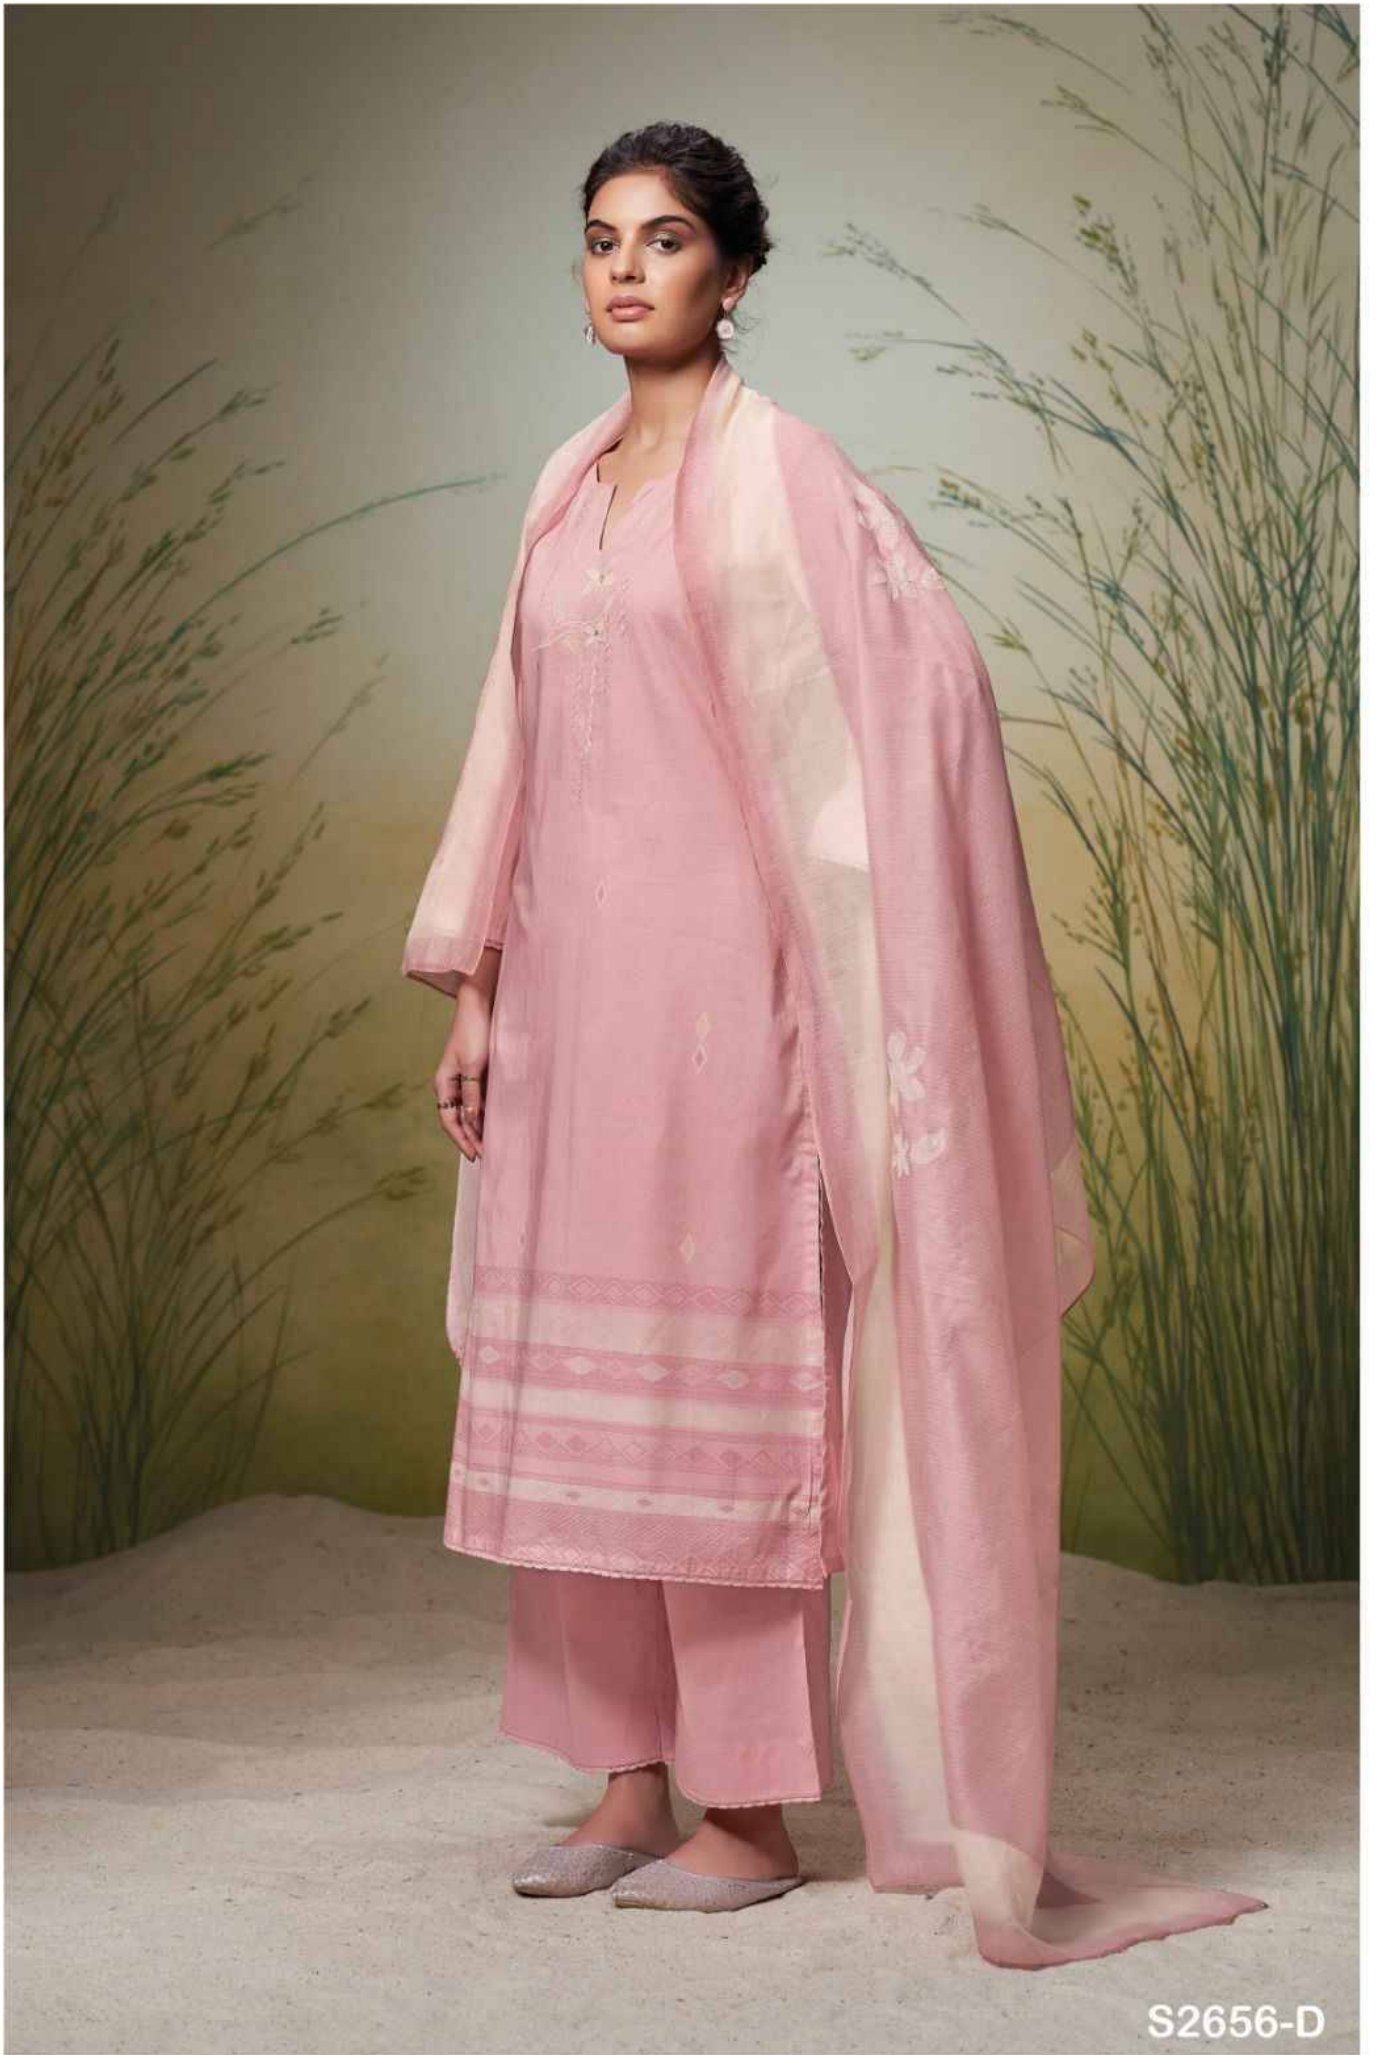

Ganga®  
Neriah  
S2656

PRODUCT NAME	<b>NERIAH</b>
D.NO.	S2656
DESCRIPTION	<p><b>TOP</b> PREMIUM COTTON PATTERN PRINTED WITH EMBROIDERY AND HAND WORK AND COTTON LACE FOR DAMAN</p> <p><b>BOTTOM</b> PREMIUM COTTON SOLID COLOUR</p> <p><b>DUPATTA</b> PREMIUM WOVEN JACQUARD WITH EMBROIDERY AND FOUR SIDE COTTON LACE</p>
HSN CODE	<b>520851</b>
WHOLESALE PRICE	<b>1910/- EACH+GST(EXTRA)</b>

S2656-A

S2656-B

S2656-C

S2656-D

Ganga®  
**Neriah**  
S2656- A/B/C/D

S2656-D

S2656-B

S2656-A