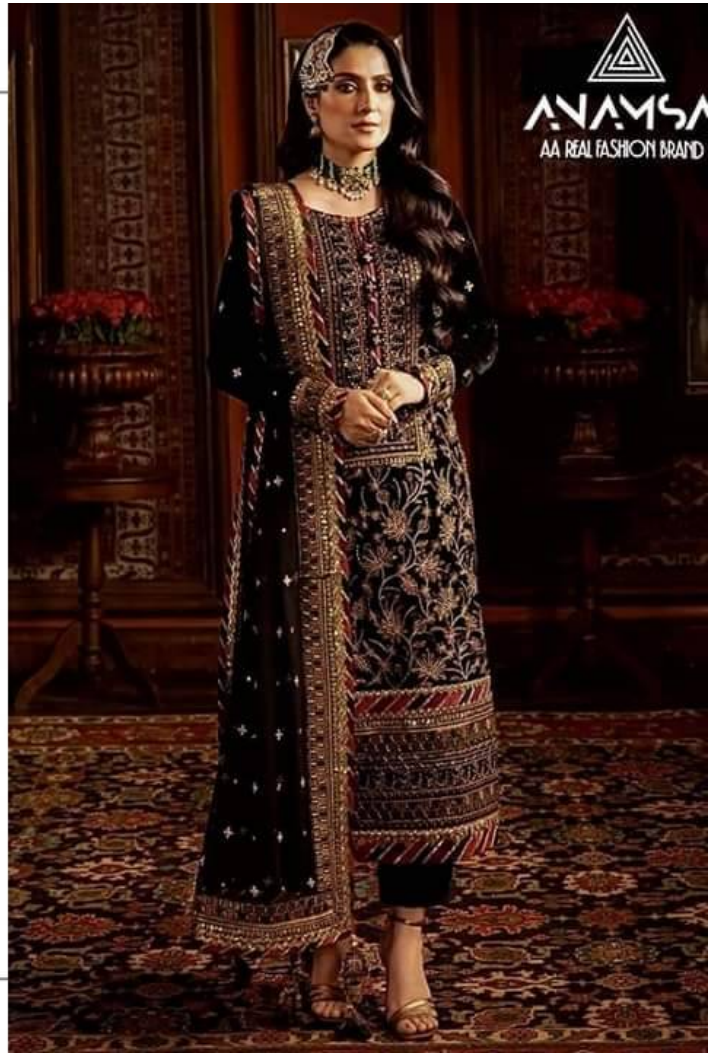

TOP- PURE FOX GEORGETTE WITH HEAVY EMBROIDERY AND SEQUENCE WORK
BOTTOM INNER- DULL SHANTOON
DUPATTA- PURE FOX GEORGETTE FANCY DUPATTA AND HEAVY EMBROIDERY

7773
D.No:-281

TOP- PURE FOX GEORGETTE WITH HEAVY EMBROIDERY AND SEQUENCE WORK
BOTTOM INNER- DULL SHANTOON
DUPATTA- PURE FOX GEORGETTE FANCY DUPATTA AND HEAVY EMBROIDERY