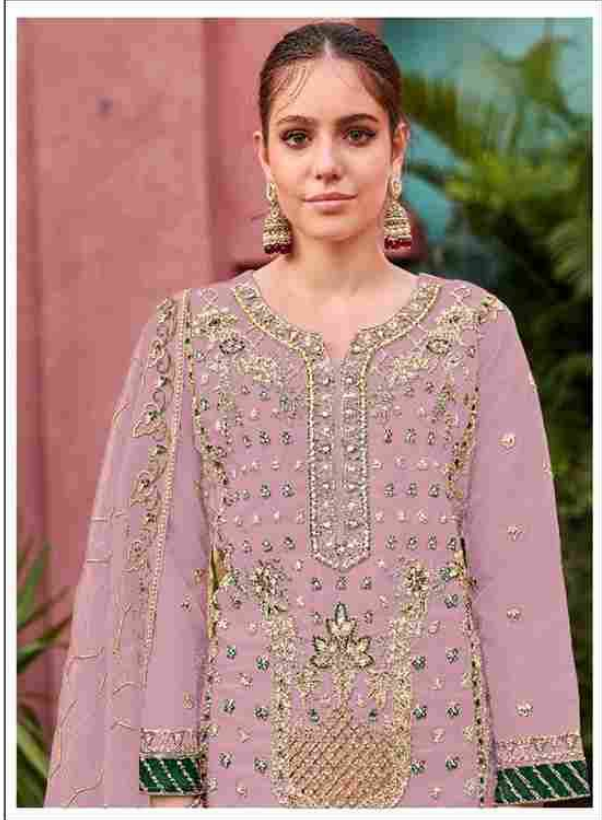

Motifz
FASHION FORWARD

CODE: R-1087 D