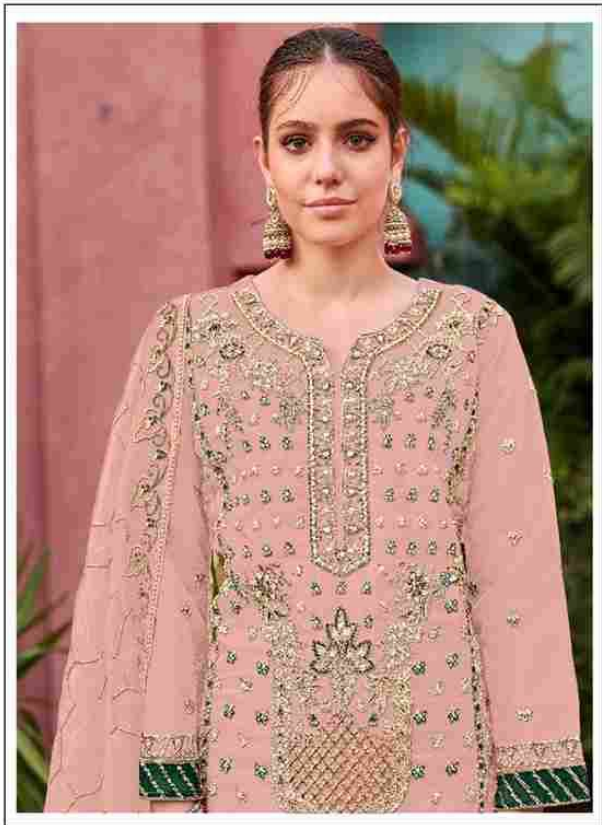

Motifz
FASHION FORWARD

CODE: R-1087 B

READY MADE

COLLECTION

SIZE:- XL

**TOP- ORGANZA WITH EMROIDERY
WITH KHATLI WORK**

BOTTOM- VISCOSE SILK

DUPATTA- ORGANZA WITH EMROIDERY

Motifz
FASHION FORWARD

CODE: R-1087 A

READY MADE

COLLECTION

SIZE:- XL

**TOP- ORGANA WITH EMROIDERY
WITH KHATLI WORK**

BOTTOM- VISCOSE SILK

DUPATTA- ORGANA WITH EMROIDERY