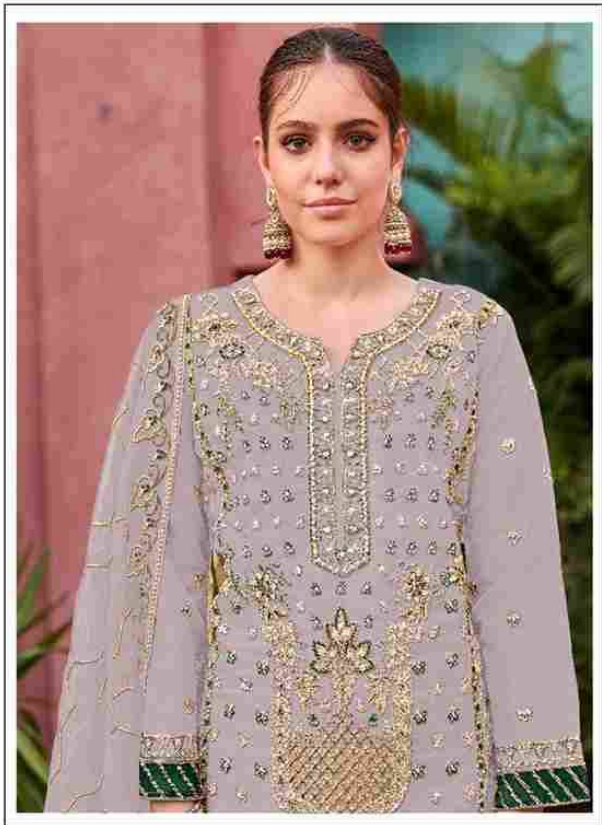

Motifz
FASHION FORWARD

CODE: R-1087 C