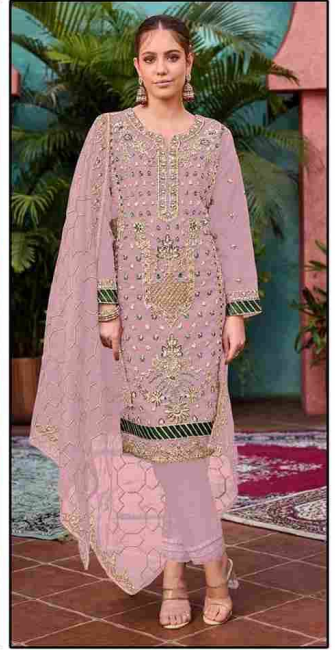

READY MADE
COLLECTION
SIZE:- XL-XXL

TOP- ORGANZA WITH EMROIDERY
WITH KHATLI WORK

BOTTOM- VISCOSE SILK

DUPATTA- ORGANZA WITH EMROIDERY

CODE: R-1087 A

CODE: R-1087 B

CODE: R-1087 C

CODE: R-1087 D