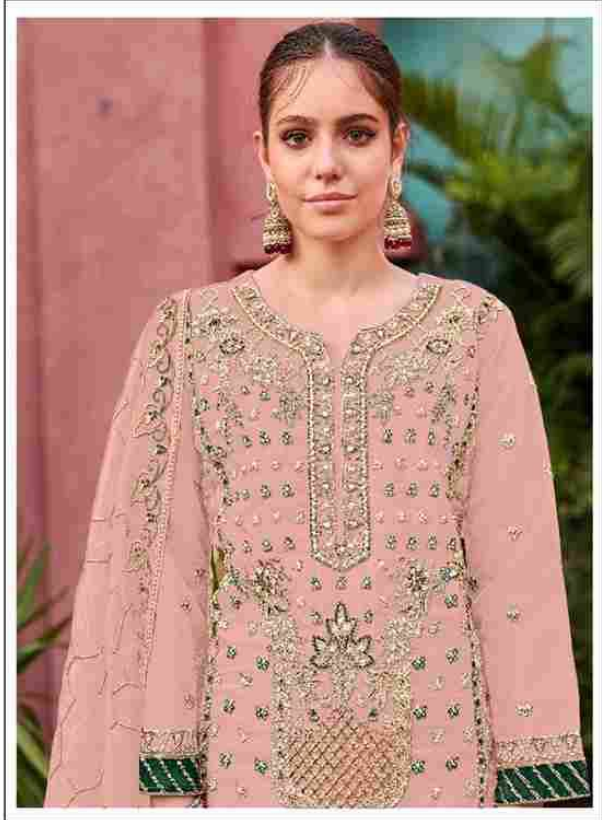

Motifz
FASHION FORWARD

CODE: R-1087 B