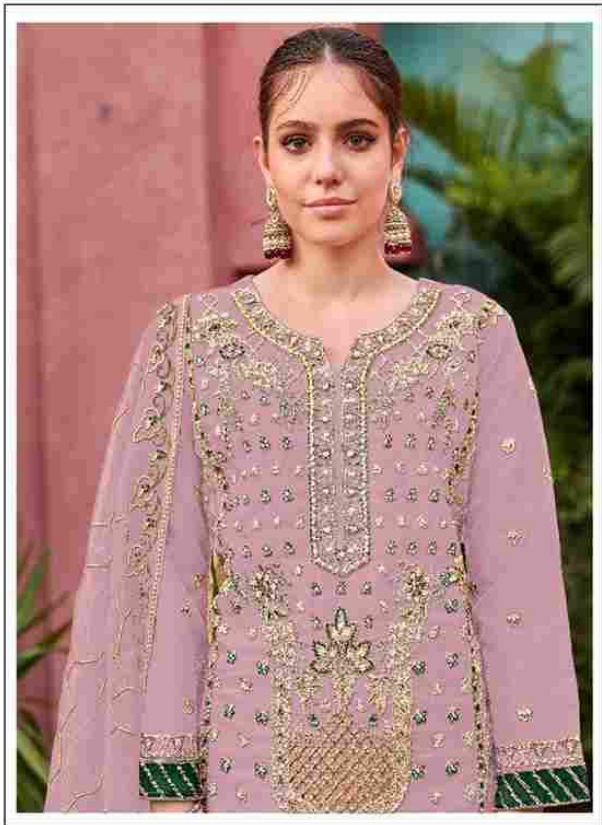

Motifz
FASHION FORWARD

CODE: R-1087 D