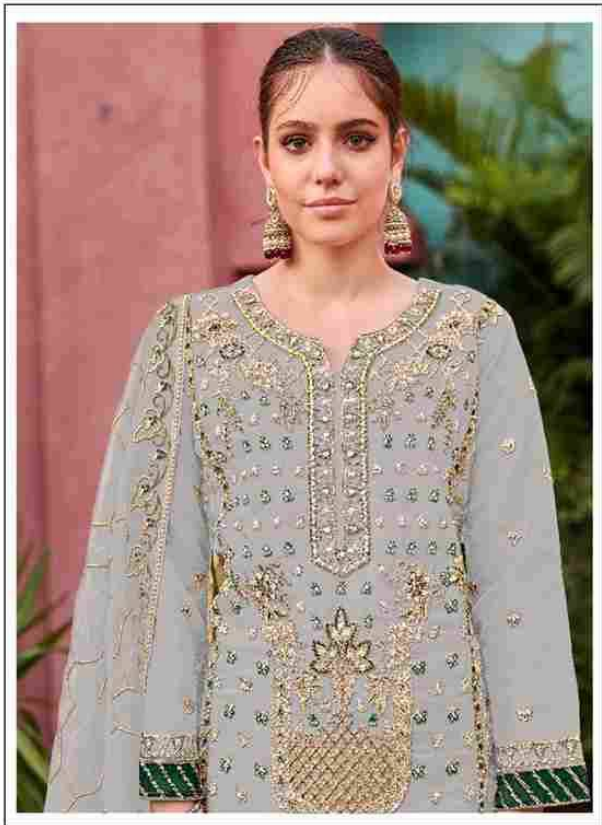

Motifz
FASHION FORWARD

CODE: R-1087 B

READY MADE

COLLECTION

SIZE:- XL

**TOP- ORGANZA WITH EMROIDERY
WITH KHATLI WORK**

BOTTOM- VISCOSE SILK

DUPATTA- ORGANZA WITH EMROIDERY

Motifz
FASHION FORWARD

CODE: R-1087 A

READY MADE

COLLECTION

SIZE:- XL

**TOP- ORGANA WITH EMROIDERY
WITH KHATLI WORK**

BOTTOM- VISCOSE SILK

DUPATTA- ORGANA WITH EMROIDERY