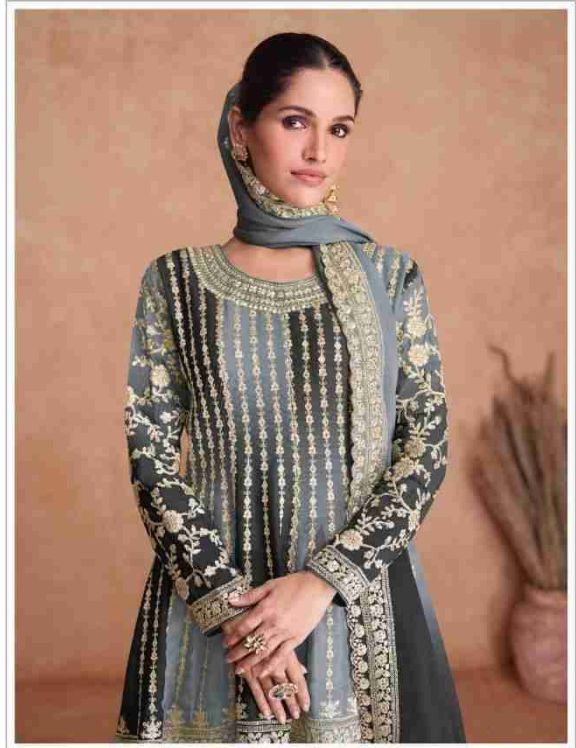

G GULKAYRA®
DESIGNER