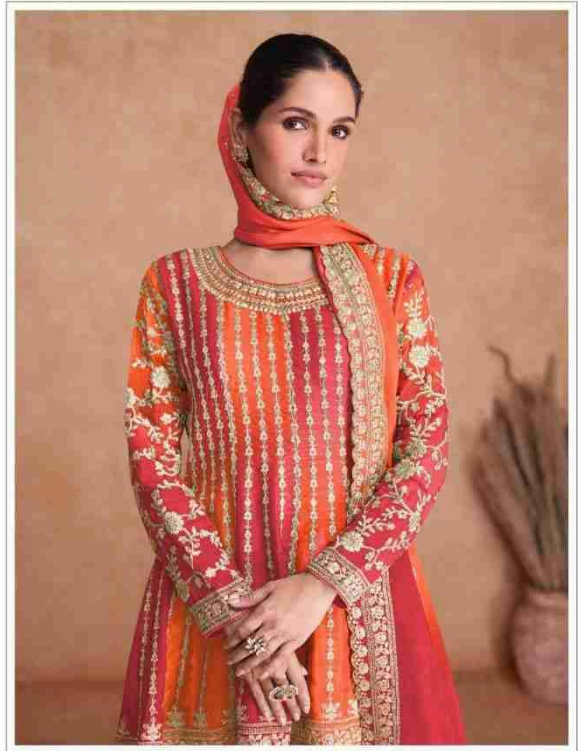

 **GULKAYRA**[®]
DESIGNER

VAANI VOL-2
NEW COLOUR

gulkayra-vaani-vol-2-new-cobur-salwar-suit

G GULKAYRA[®]
DESIGNER

7407-F

7407-G

gulkayra-vaani-vol-2-new-cobur-salwar-suit

G GULKAYRA[®]
DESIGNER

7407-H

7407-I

7407-K

gulkayra-vaani-vol-2-new-cobur-salwar-suit

G GULKAYRA[®]
DESIGNER

7407-L

gulkayra-vaani-vol-2-new-cobur-salwar-suit

G GULKAYRA[®]
DESIGNER