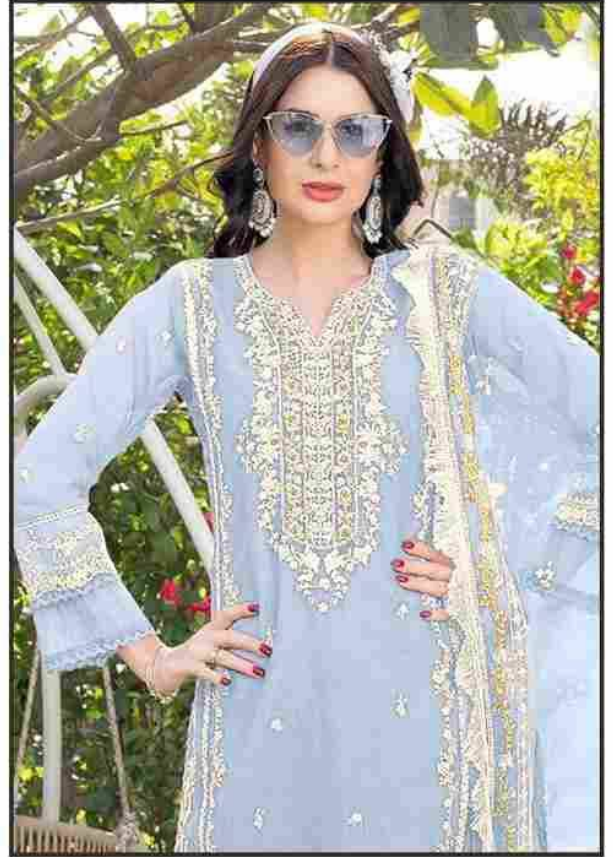

READYMADE COLLECTION

SIZE - XL-XXL

TOP - ORGANZA HEAVY EMBROIDERED WITH KHATLI WORK

BOTTOM - VISCOS SILK WITH GPO

DUPATTA - ORGANZA HEAVY EMBROIDERED

B-69 A

BilqisTM
By Bilqis Sult's
PAKISTANI CONCEPT

READYMADE COLLECTION