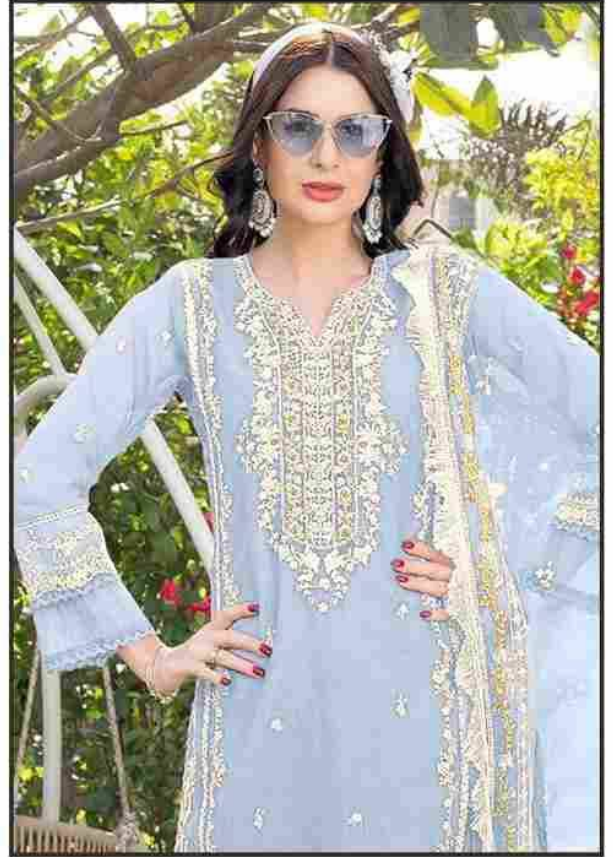

BilqisTM
By Bilqis Sult's
PAKISTANI CONCEPT

READYMADE COLLECTION

SIZE - XL-XXL

TOP - ORGANZA HEAVY EMBROIDERED WITH KHATLI WORK

BOTTOM - VISCOS SILK WITH GPO

DUPATTA - ORGANZA HEAVY EMBROIDERED

B-69 B

BilqisTM
By Bilqis Sult's
PAKISTANI CONCEPT

READYMADE COLLECTION

SIZE - XL-XXL

TOP - ORGANZA HEAVY EMBROIDERED WITH KHATLI WORK

BOTTOM - VISCOS SILK WITH GPO

DUPATTA - ORGANZA HEAVY EMBROIDERED

B-69 A

BilqisTM
By Bilqis Sult's
PAKISTANI CONCEPT

READYMADE COLLECTION