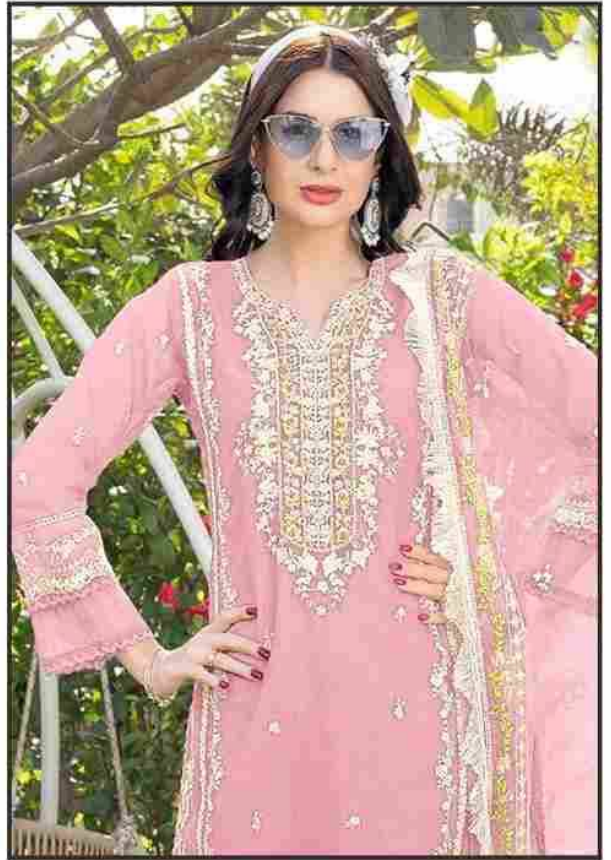

**Bilqis**<sup>TM</sup>  
By Bilqis Sult's  
PAKISTANI CONCEPT

READYMADE COLLECTION

SIZE - XL-XXL

TOP - ORGANZA HEAVY EMBROIDERED WITH KHATLI WORK

BOTTOM - VISCOS SILK WITH GPO

DUPATTA - ORGANZA HEAVY EMBROIDERED

B-69 B

**Bilqis**<sup>TM</sup>  
By Bilqis Sult's  
PAKISTANI CONCEPT

READYMADE COLLECTION

SIZE - XL-XXL

TOP - ORGANZA HEAVY EMBROIDERED WITH KHATLI WORK

BOTTOM - VISCOS SILK WITH GPO

DUPATTA - ORGANZA HEAVY EMBROIDERED