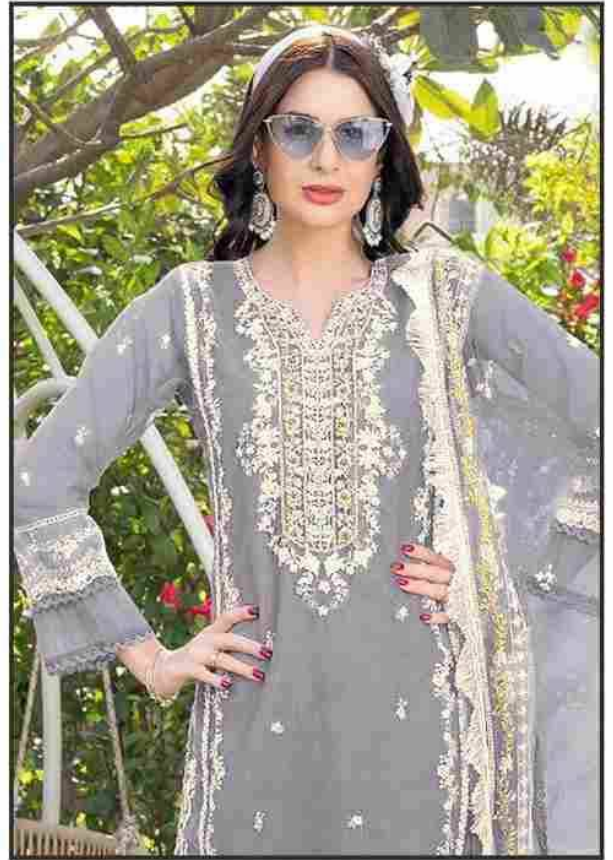

B-69 C

**Bilqis**<sup>TM</sup>  
By Bilqis Sult's  
PAKISTANI CONCEPT

READYMADE COLLECTION

SIZE - XL-XXL

TOP - ORGANZA HEAVY EMBROIDERED WITH KHATLI WORK

BOTTOM - VISCOS SILK WITH GPO

DUPATTA - ORGANZA HEAVY EMBROIDERED