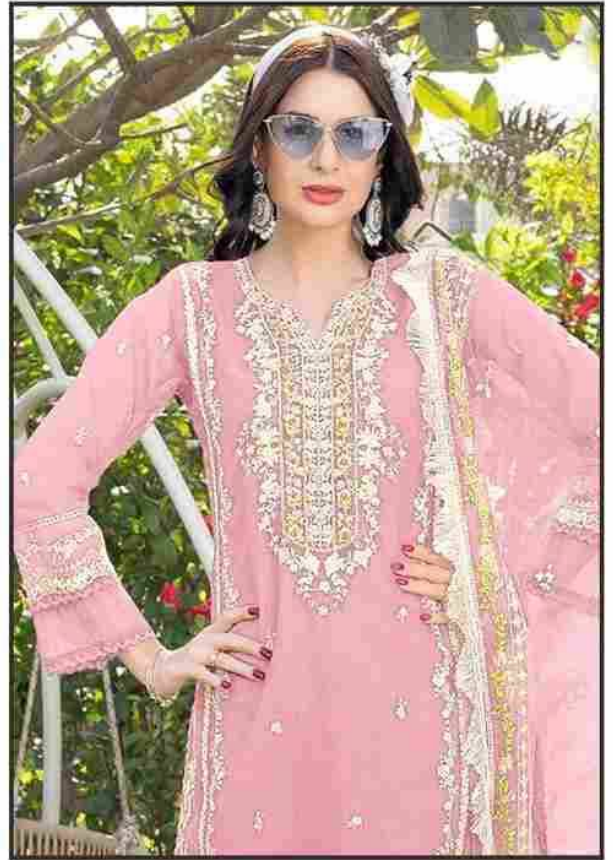

BilqisTM
By Bilqis Sult's
PAKISTANI CONCEPT

READYMADE COLLECTION

SIZE - XL-XXL

TOP - ORGANZA HEAVY EMBROIDERED WITH KHATLI WORK

BOTTOM - VISCOS SILK WITH GPO

DUPATTA - ORGANZA HEAVY EMBROIDERED

B-69 B

BilqisTM
By Bilqis Sult's
PAKISTANI CONCEPT

READYMADE COLLECTION

SIZE - XL-XXL

TOP - ORGANZA HEAVY EMBROIDERED WITH KHATLI WORK

BOTTOM - VISCOS SILK WITH GPO

DUPATTA - ORGANZA HEAVY EMBROIDERED

B-69 A

BilqisTM
By Bilqis Sult's
PAKISTANI CONCEPT

READYMADE COLLECTION