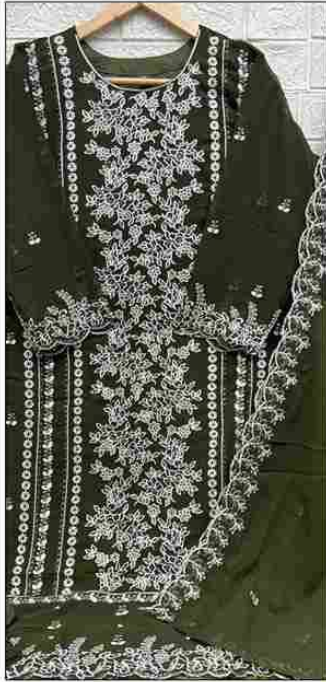

SIZE - XL-XXL

TOP - FOX GEORGETTE HEAVY EMBROIDERED

BOTTOM - VISCOSE SILK WITH EMB PATCH

DUPATTA - FOX GEORGETTE HEAVY EMBROIDERED

B-70 A

BilqisTM
By Daisy Sult's
PAKISTANI CONCEPT

READYMADE COLLECTION

SIZE - XL-XXL

TOP - FOX GEORGETTE HEAVY EMBROIDERED

BOTTOM - VISCOSE SILK WITH EMB PATCH

DUPATTA - FOX GEORGETTE HEAVY EMBROIDERED

B-70 B

Bilqis[™]
By Daisy Sult's
PAKISTANI CONCEPT

READYMADE COLLECTION

SIZE - XL-XXL

TOP - FOX GEORGETTE HEAVY EMBROIDERED

BOTTOM - VISCOSE SILK WITH EMB PATCH

DUPATTA - FOX GEORGETTE HEAVY EMBROIDERED

B-70 C

BilqisTM
By Daisy Sult
PAKISTANI CONCEPT

READYMADE COLLECTION

SIZE - XL-XXL

TOP - FOX GEORGETTE HEAVY EMBROIDERED

BOTTOM - VISCONS SILK WITH EMB PATCH

DUPATTA - FOX GEORGETTE HEAVY EMBROIDERED

B-70 D

READYMADE COLLECTION

SIZE - XL-XXL

TOP - FOX GEORGETTE HEAVY EMBROIDERED

BOTTOM - VISCOSE SILK WITH EMB PATCH

DUPATTA - FOX GEORGETTE HEAVY EMBROIDERED

B 70 A