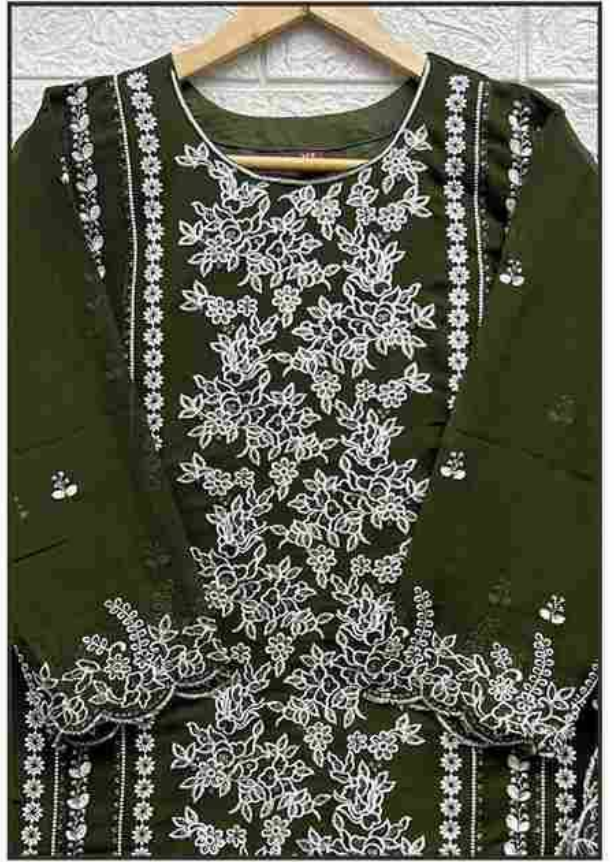

Bilqis[™]
By Daisy Sult
PAKISTANI CONCEPT

READYMADE COLLECTION

SIZE - XL-XXL

TOP - FOX GEORGETTE HEAVY EMBROIDERED

BOTTOM - VISCOSE SILK WITH EMB PATCH

DUPATTA - FOX GEORGETTE HEAVY EMBROIDERED

B-70 B

READYMADE COLLECTION

SIZE - XL-XXL

TOP - FOX GEORGETTE HEAVY EMBROIDERED

BOTTOM - VISCOSE SILK WITH EMB PATCH

DUPATTA - FOX GEORGETTE HEAVY EMBROIDERED

B-70 A

BilqisTM
By Daisy Sult's
PAKISTANI CONCEPT

READYMADE COLLECTION

SIZE - XL-XXL

TOP - FOX GEORGETTE HEAVY EMBROIDERED

BOTTOM - VISCOSE SILK WITH EMB PATCH

DUPATTA - FOX GEORGETTE HEAVY EMBROIDERED

B-70 B

Bilqis[™]
By Daisy Sult's
PAKISTANI CONCEPT

READYMADE COLLECTION

SIZE - XL-XXL

TOP - FOX GEORGETTE HEAVY EMBROIDERED

BOTTOM - VISCOSE SILK WITH EMB PATCH

DUPATTA - FOX GEORGETTE HEAVY EMBROIDERED

B-70 C

BilqisTM
By Daisy Sult
PAKISTANI CONCEPT

READYMADE COLLECTION

SIZE - XL-XXL

TOP - FOX GEORGETTE HEAVY EMBROIDERED

BOTTOM - VISCONS SILK WITH EMB PATCH