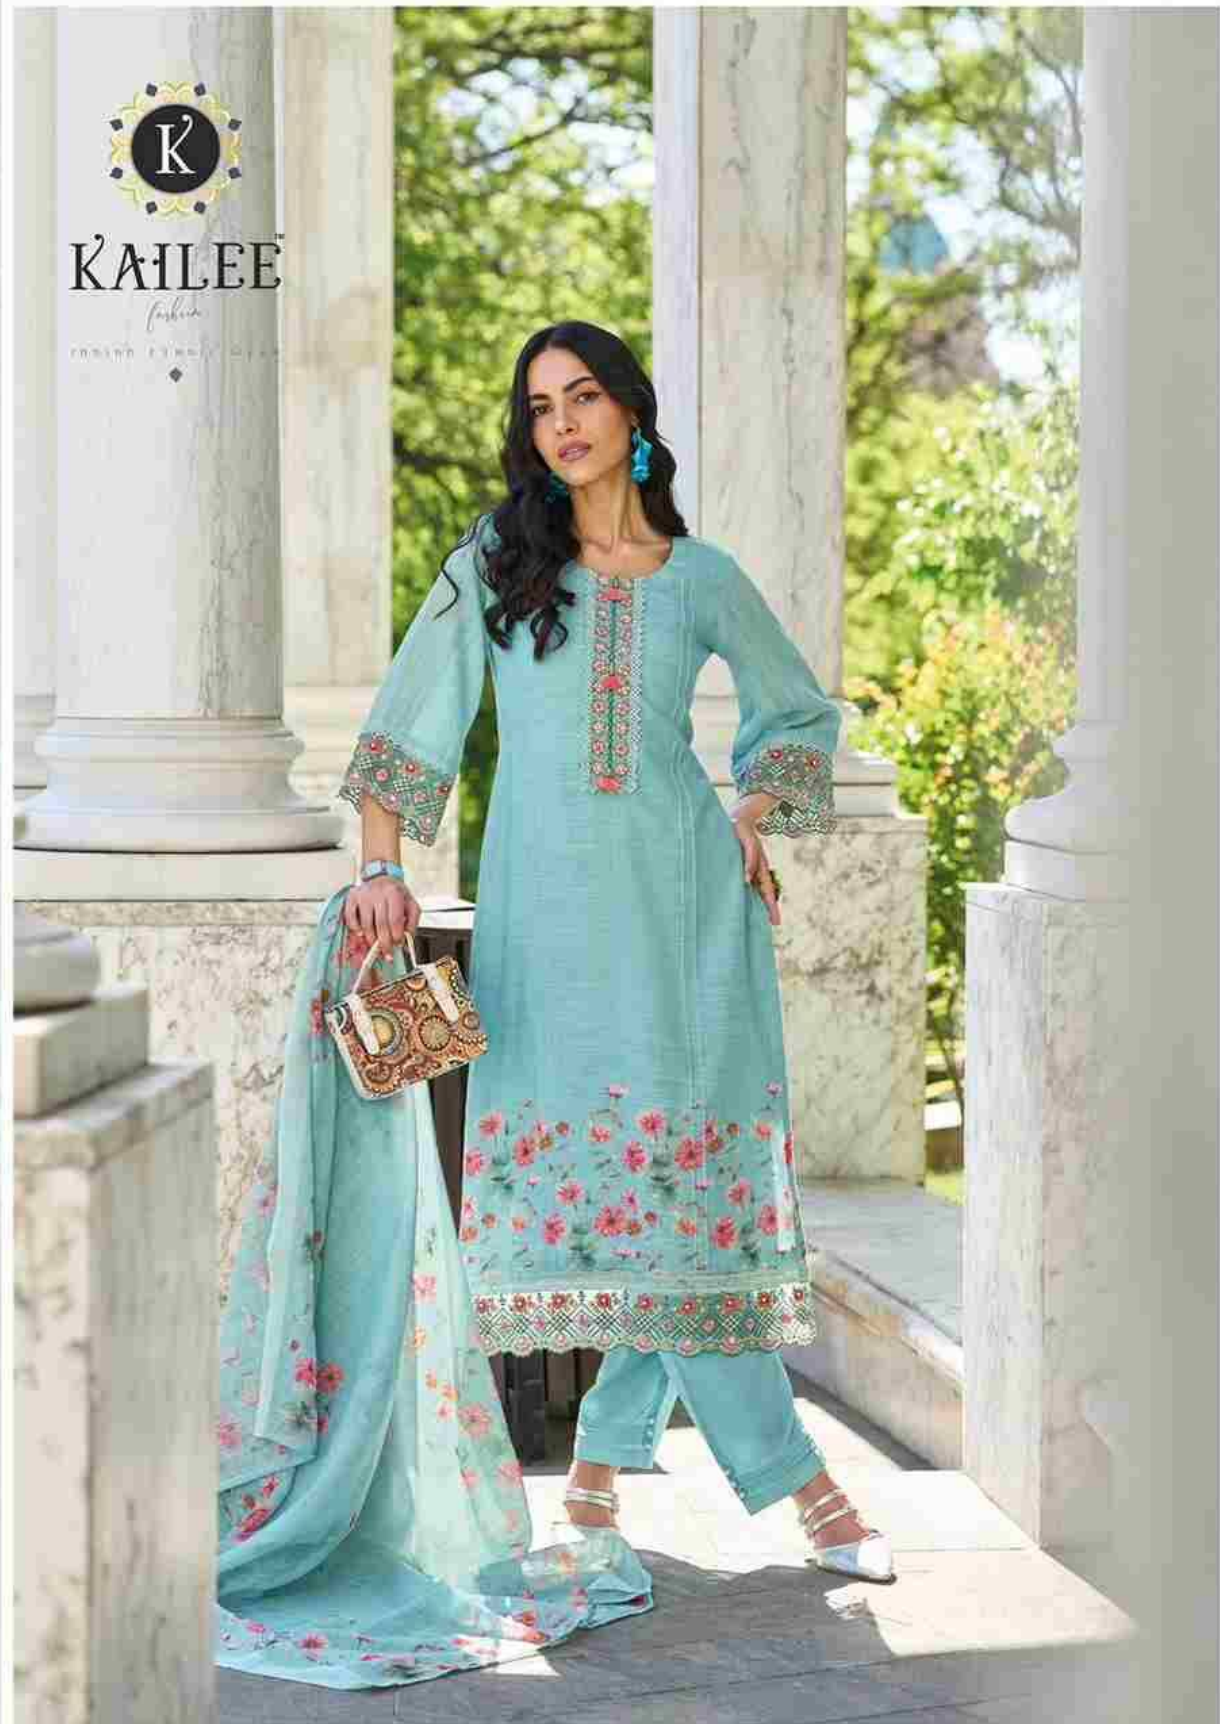

TR 01000 2 000000 000000

IZHAR - 42734

PURE ELEGANCE WITH **ALLURING FLORAL** PATTERNS ON LACY FABRIC AND ADD GLAMOUR TO YOUR STYLE

IZHAR - **42734**

KAILEE™

fashion

DESIGNER PRINTED FABRICS

AN INSPIRATIONAL FABRICS UNDER THE DESIGNER PRINTED, IS TRUE TO ITS NAME, TRADITIONAL AND FOR WOMAN FROM ALL WALKS OF LIFE.