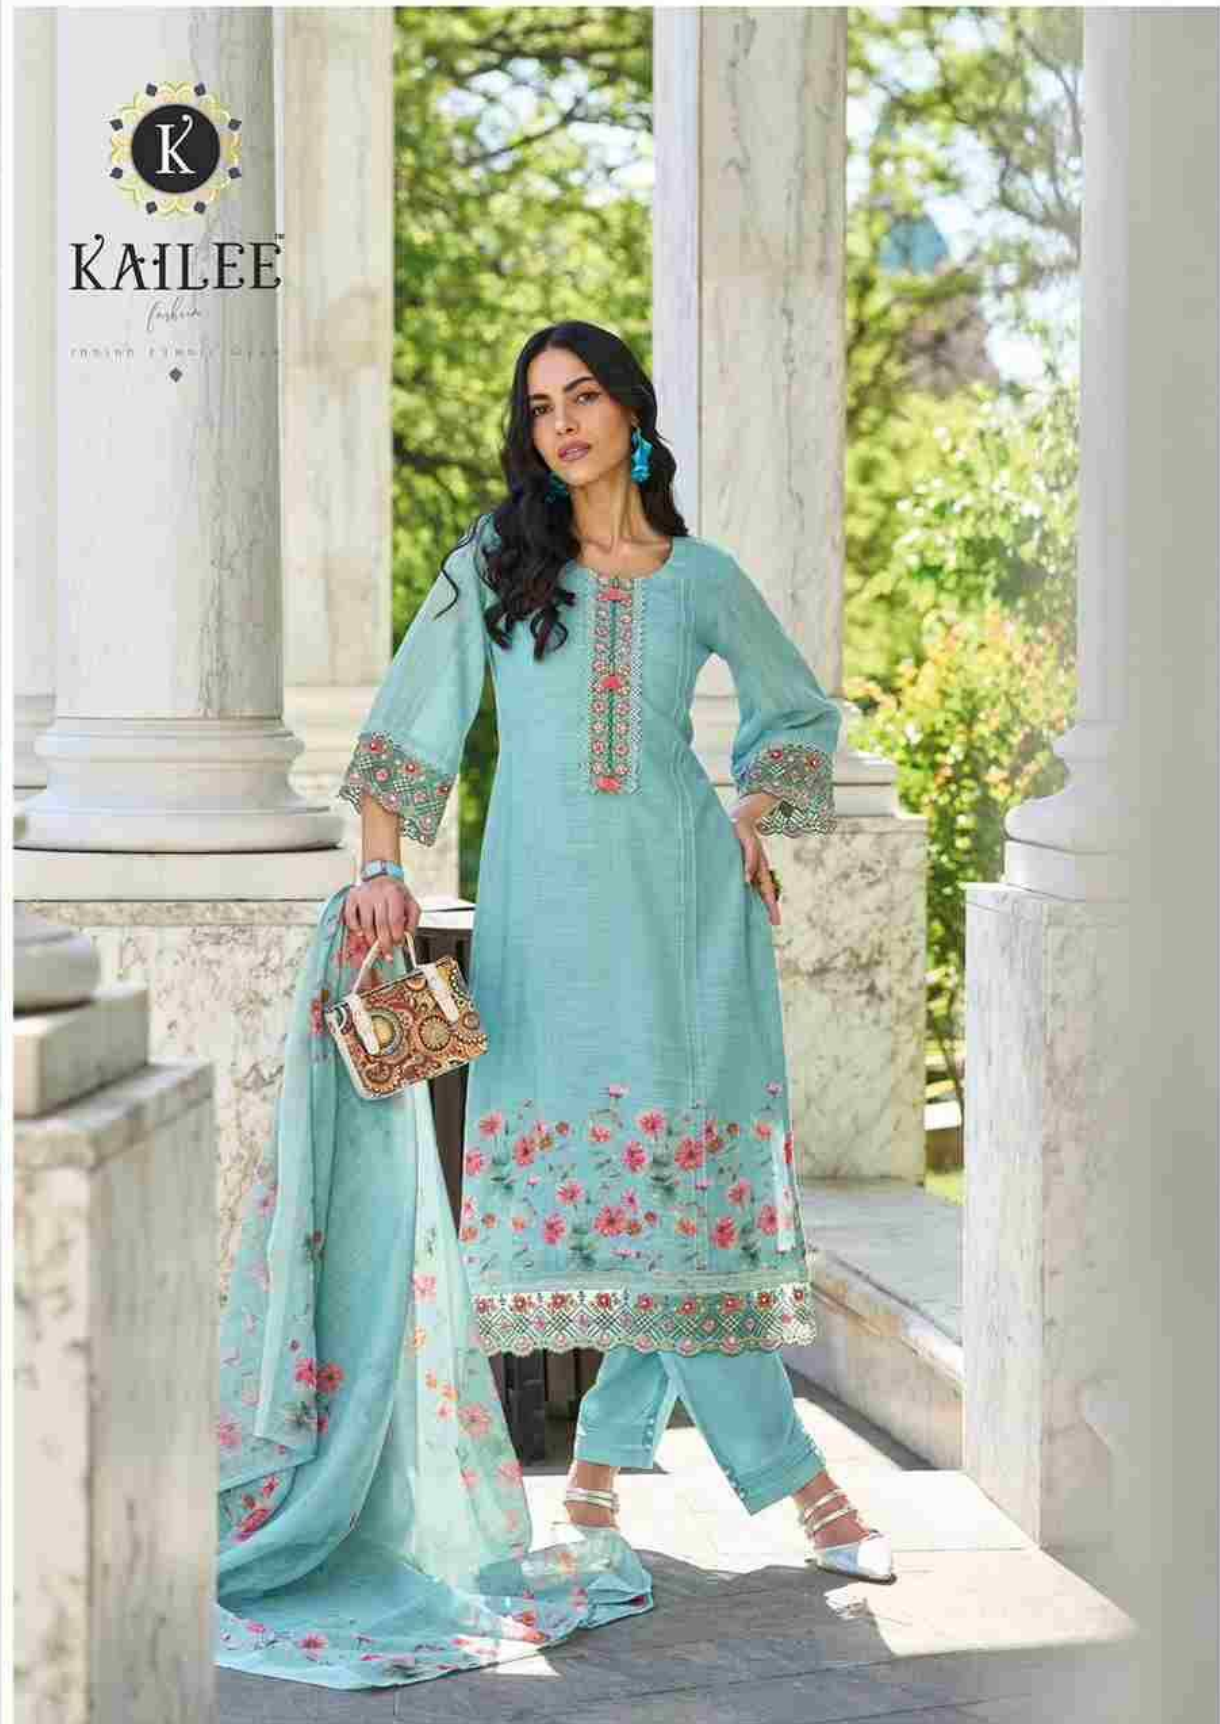

KAILEE™

fashion

AN INSPIRATIONAL FABRICS UNDER THE DESIGNER PRINTED, IS TRUE TO ITS NAME, TRADITIONAL AND FOR WOMAN FROM ALL WALKS OF LIFE.

IZHAR - 42735