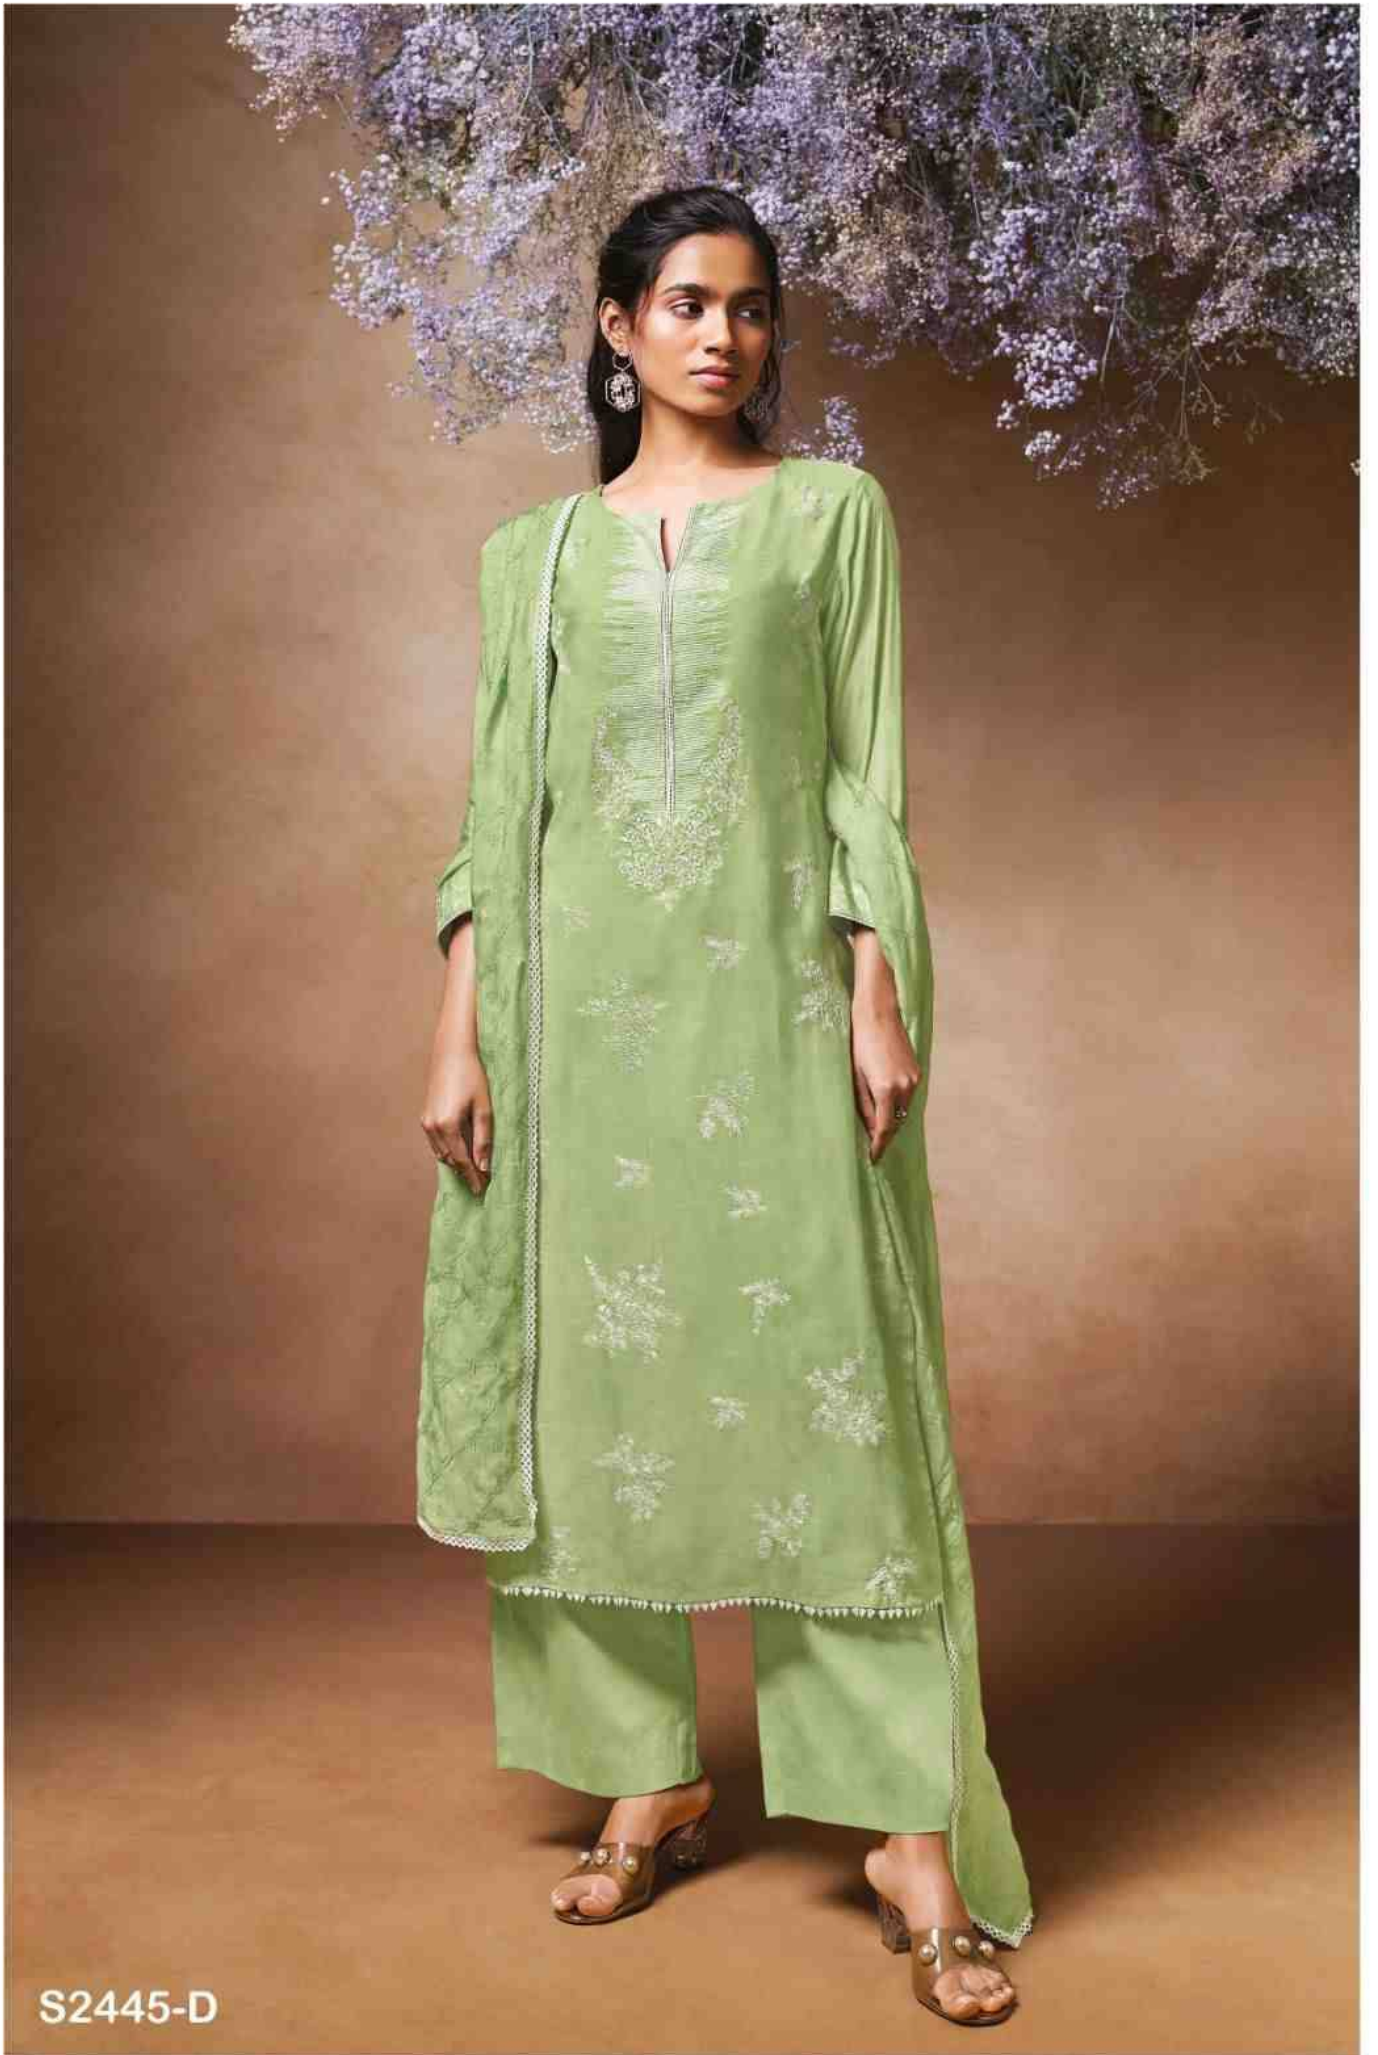

Ganga®
Brook
S2445

S2445-A

S2445-B

S2445-C

S2445-D

S2445-A

S2445-B

S2445-C

S2445-D

Ganga®
Brook
S2445- A/B/C/D

PRODUCT NAME	<i>BROOK</i>
D.NO.	S2445
DESCRIPTION	<p>TOP PREMIUM BEMBERG SILK SOLID WITH EMBROIDERY, HAND WORK, COTTON LACE AND EMBROIDERY LACE FOR SLEEVE</p> <p>BOTTOM PREMIUM COTTON SOLID COLOUR</p> <p>DUPATTA PREMIUM VISCOSE SILK EMBROIDERY AND FOUR SIDE LACE</p>
HSN CODE	540834
WHOLESALE PRICE	2110/- EACH+GST(EXTRA)