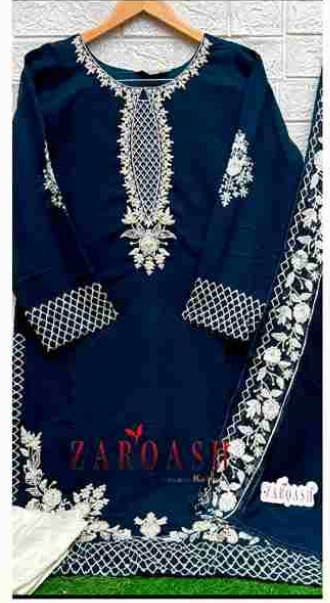

Z-220-D

DUPATTA
FOX GEORGETTE EMBROIDERED