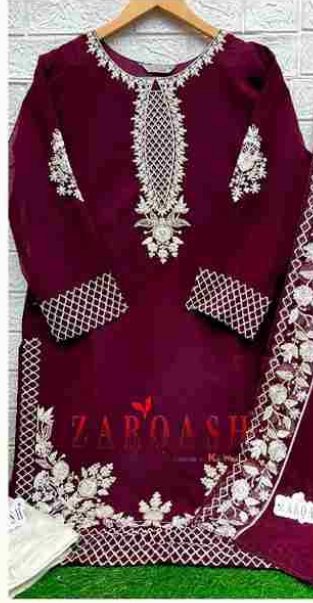

Z-220-C

BOTTOM
VISCOSE