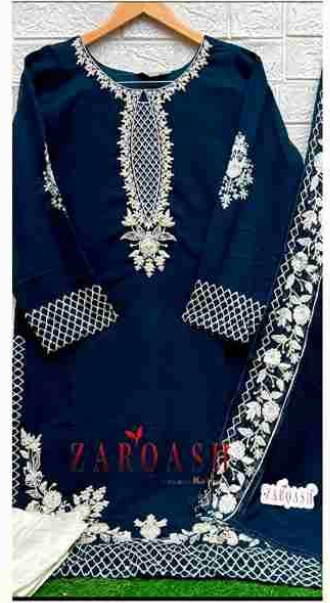

**SIZE**  
**XL-XXL**

**ZARQASH**<sup>®</sup>  
A BRAND BY **KAYE PAK**

**Z-220-B**

**TOP**  
FOX GEORGETTE  
HEAVY EMBROIDERED  
WITH HAND WORK

**INNER**  
HEVAY  
FABRICS

**BOTTOM**  
VISCOSE

**DUPATTA**  
FOX GEORGETTE  
EMBROIDERED

**SIZE**  
**XL-XXL**

**ZARQASH**<sup>®</sup>  
A BRAND BY **KAYYIRA**

**Z-220-C**

**TOP**  
FOX GEORGETTE  
HEAVY EMBROIDERED  
WITH HAND WORK

**INNER**  
HEVAY  
FABRICS

**BOTTOM**  
VISCOSE

**DUPATTA**  
FOX GEORGETTE  
EMBROIDERED

**SIZE**  
**XL-XXL**

**ZARQASH**<sup>®</sup>  
A BRAND BY KHAYYRA

**Z-220-D**

**TOP**  
FOX GEORGETTE  
HEAVY EMBROIDERED  
WITH HAND WORK

**INNER**  
HEVAY  
FABRICS

**BOTTOM**  
VISCOSE

**DUPATTA**  
FOX GEORGETTE  
EMBROIDERED

**SIZE**  
**XL,XXL**

**ZARQASH**  
A BRAND BY KUTUKIND

**Z-220-A**

**TOP**  
FOX GEORGETTE HEAVY  
EMBROIDERED WITH HAND WORK

**Z-220-B**

**INNER**  
HEAVY  
FABRICS

**Z-220-C**

**BOTTOM**  
VISCOSE