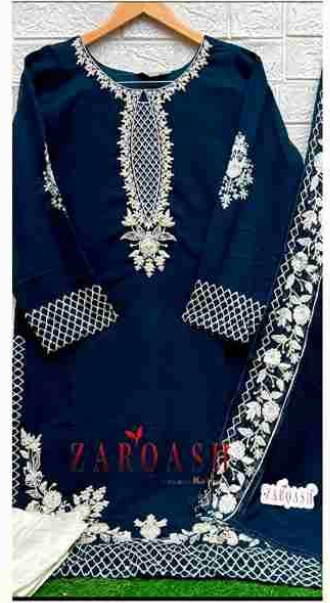

Z-220-D

DUPATTA
FOX GEORGETTE EMBROIDERED