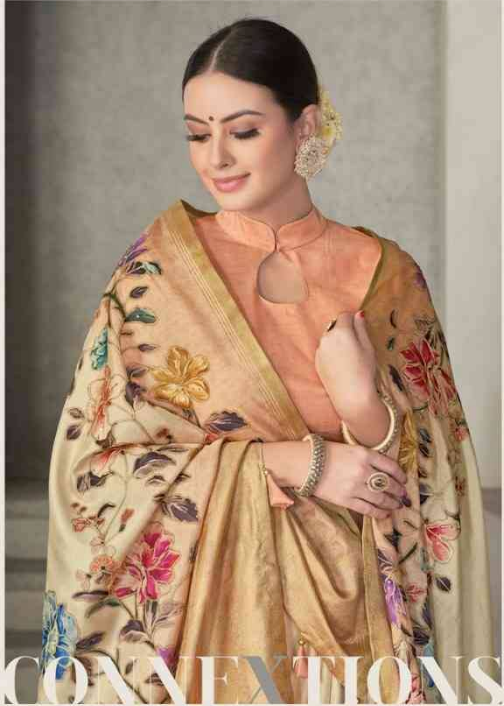

CONNECTIONS