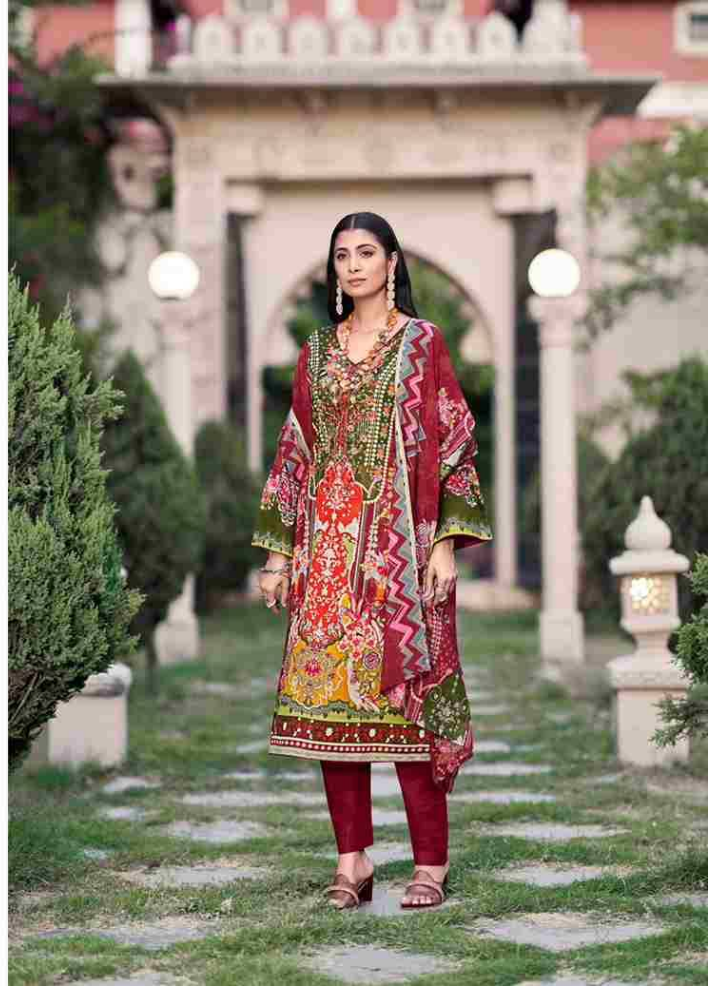

ریاض آرٹس
RIAZ ARTS
The Legacy Lane

GUZARISH
6015