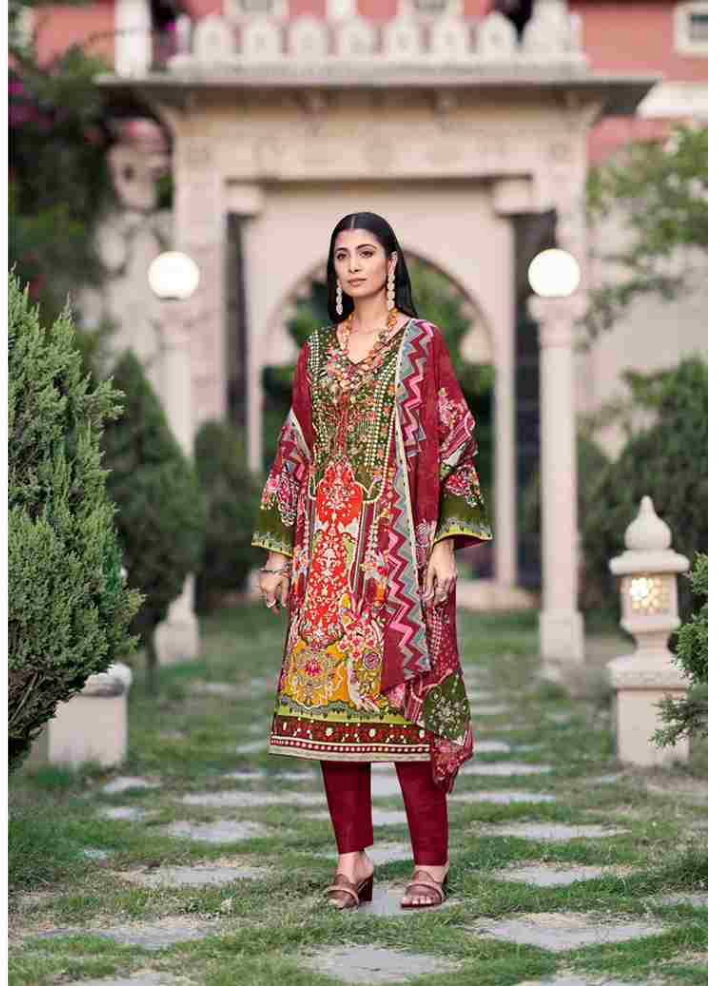

ریاض آرٹس
RIAZ ARTS
The Lacey Lane

GUZARISH
6015