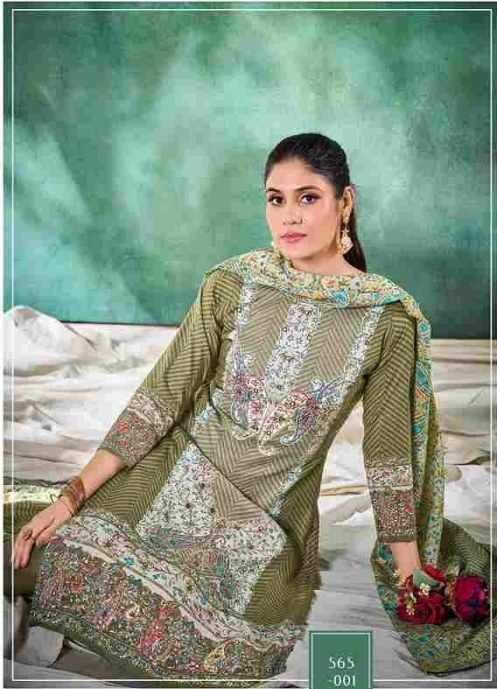

Zulfat®
Designer Suits

TANIA
VOL-3

Zulfat®
Designer Suits

565
-001
Everyday Life.
"Fashion is a trend.
Style lives within
a person."

Zulfat[®]
Designer Suits

565
-002
Everyday Life.
"Fashion is a trend.
Style lives with
a person"

Zulfat®
Designer Suits

565
-003

Everyday Life.
"Fashion is a craft.
Style lives within
a person"

Zulfat[®]
Designer Suits

565
-004

Everyday Life

"Fashion is a trend,
Style lives within
a person"

Zulfat®
Designer Suits

565
-005
Everyday Life
Fashion is a trend.
Style lives within
a person.

Zulfat®
Designer Suits

565
-006
Everyday Life.
"Fashion is a trend.
Style lives within
a person."

TANIA
VOL-3

Zulfat®
Designer Suits