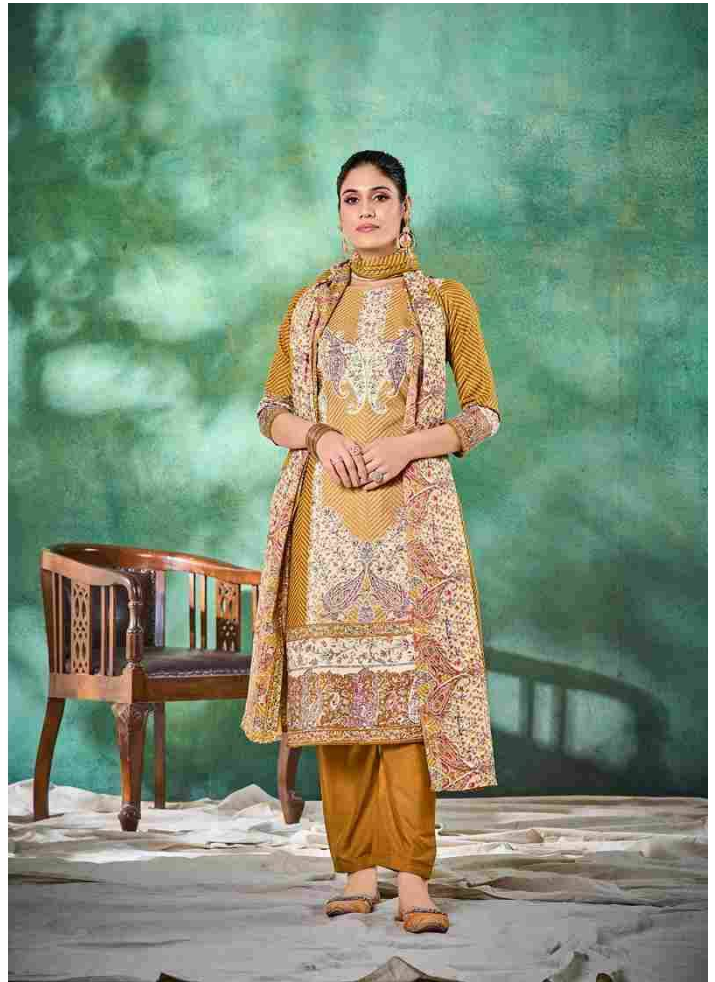

Zulfat®
Designer Suits

565
-005

Everyday Life