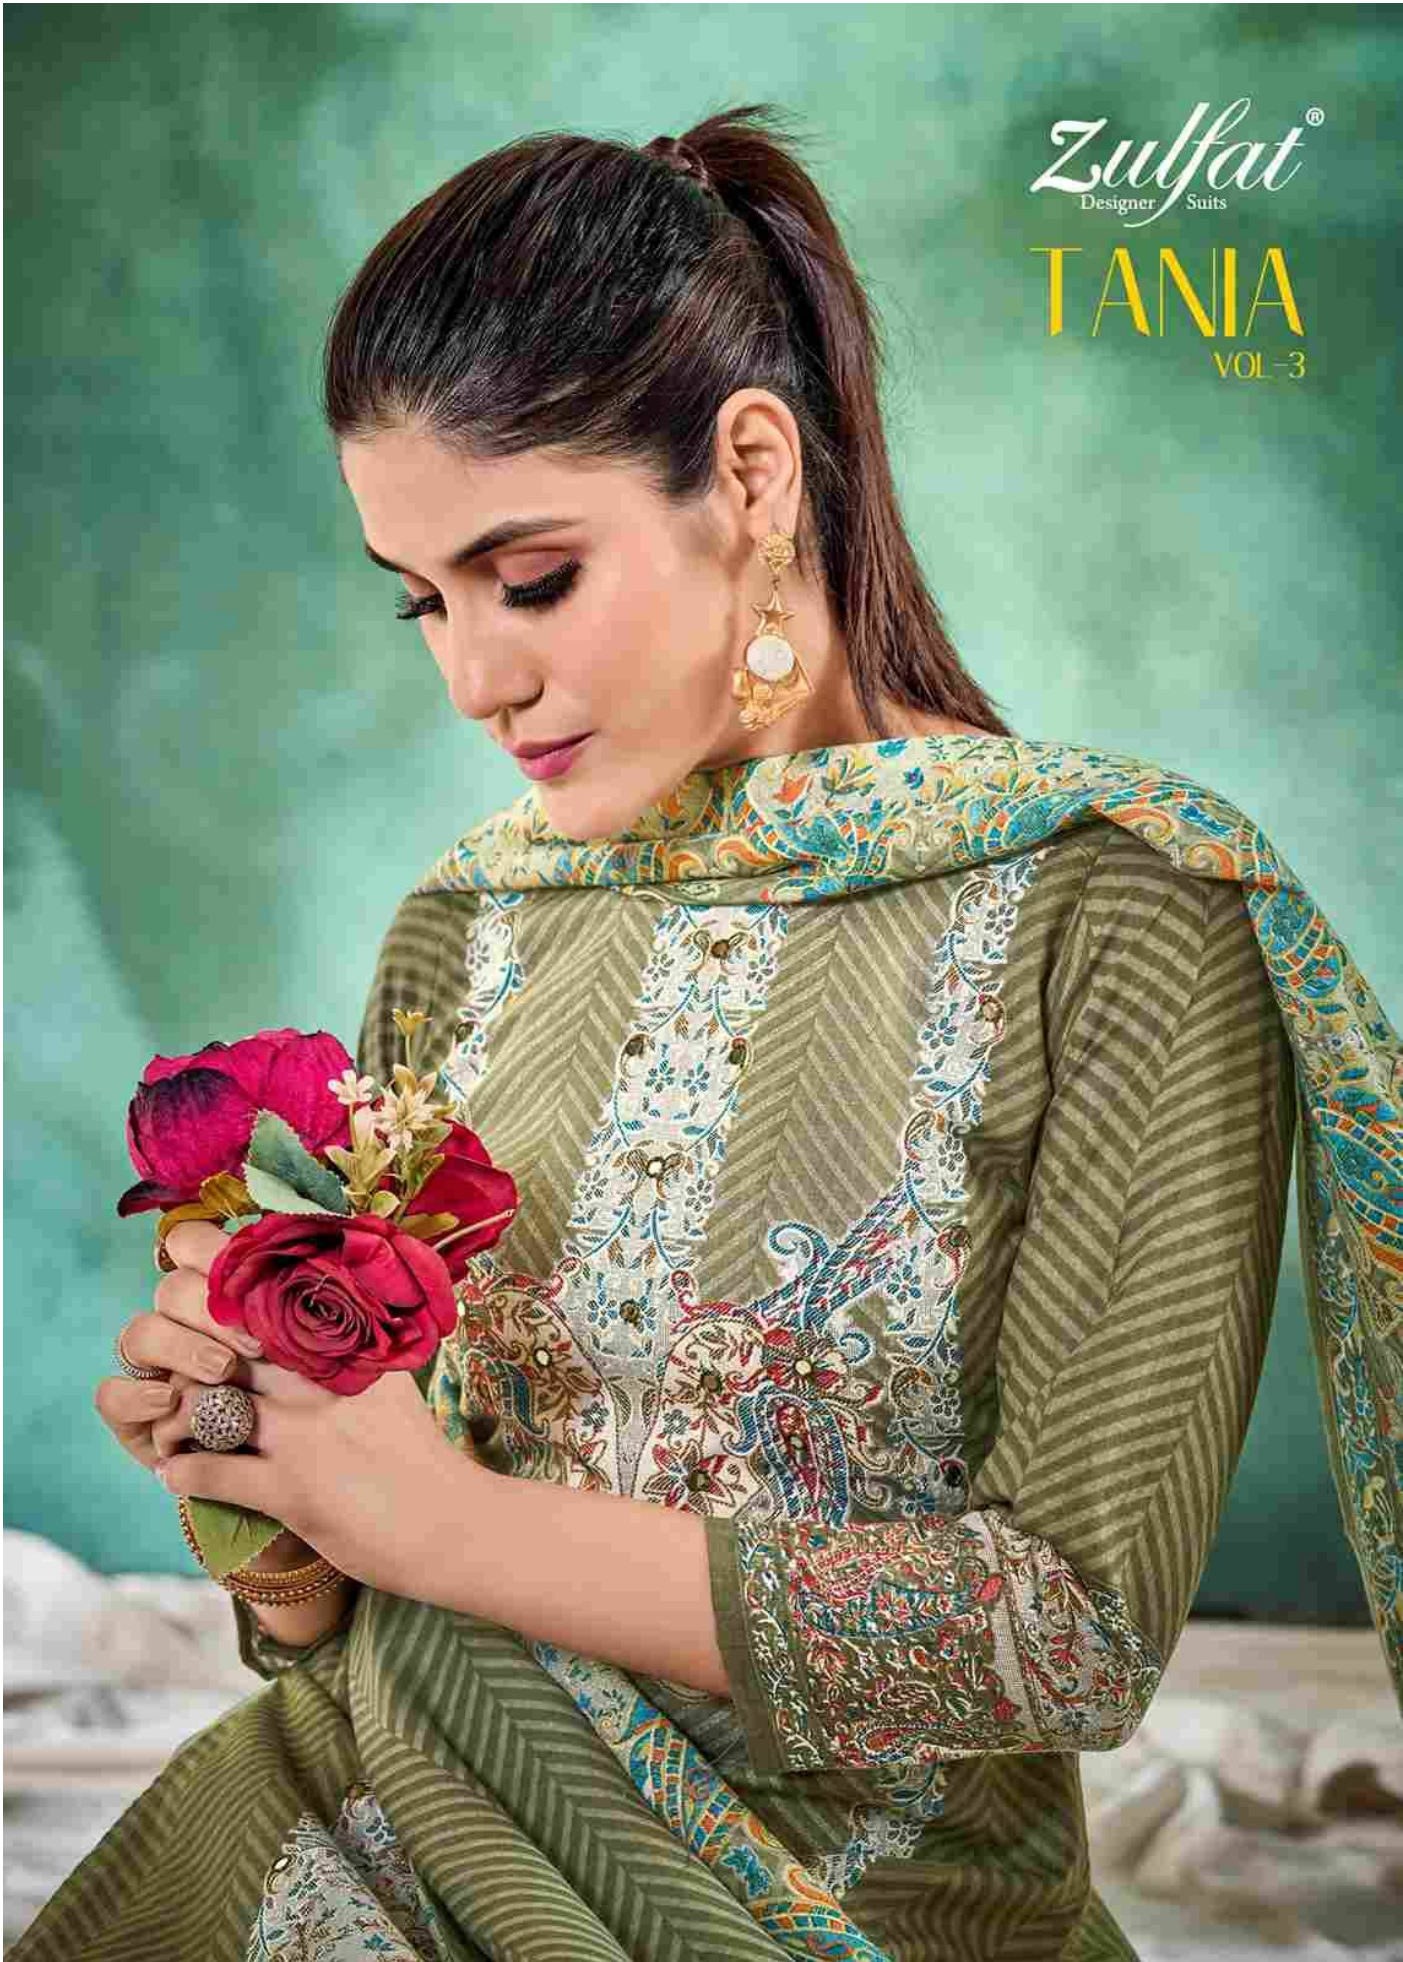

Zulfat®  
Designer Suits

TANIA  
VOL-3

Zulfat®  
Designer Suits

565  
-001

*Everyday Life.*  
"Fashion is a trend.  
Style lives within  
a person."

*Zulfat*<sup>®</sup>  
Designer Suits

565  
-002  
*Everyday Life.*  
"Fashion is a trend.  
Style lives with  
a person"

TANIA  
VOL-3

Zulfat®  
Designer Suits

565-001

565-002

565-003

565-004

565-005

565-006