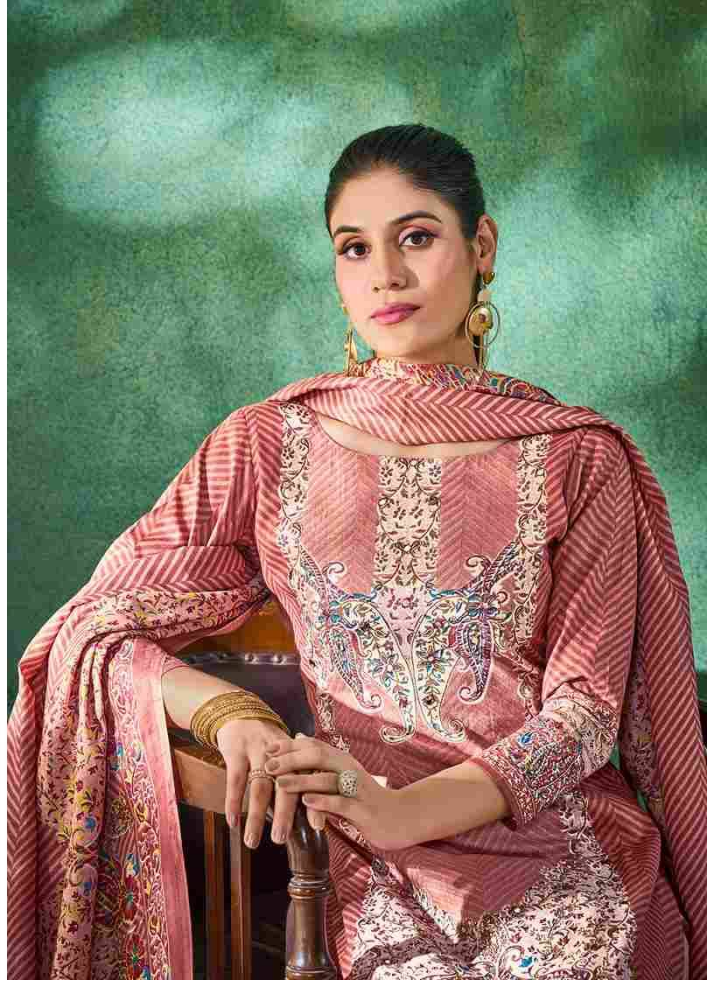

Zulfat®  
Designer Suits

TANIA  
VOL-3

Zulfat®  
Designer Suits

565  
-001

*Everyday Life.*  
"Fashion is a trend.  
Style lives within  
a person."

*Zulfat*<sup>®</sup>  
Designer Suits

565  
-002  
*Everyday Life.*  
"Fashion is a trend.  
Style lives with  
a person"

Zulfat®  
Designer Suits

565  
-003

Everyday Life.  
"Fashion is a crowd.  
Style lives within  
a person"

*Zulfat*<sup>®</sup>  
Designer Suits

565  
-004

*Everyday Life*

"Fashion is a pend.  
Style lives with  
a person"

TANIA  
VOL-3

Zulfat®  
Designer Suits

565-001

565-002

565-003

565-004

565-005

565-006