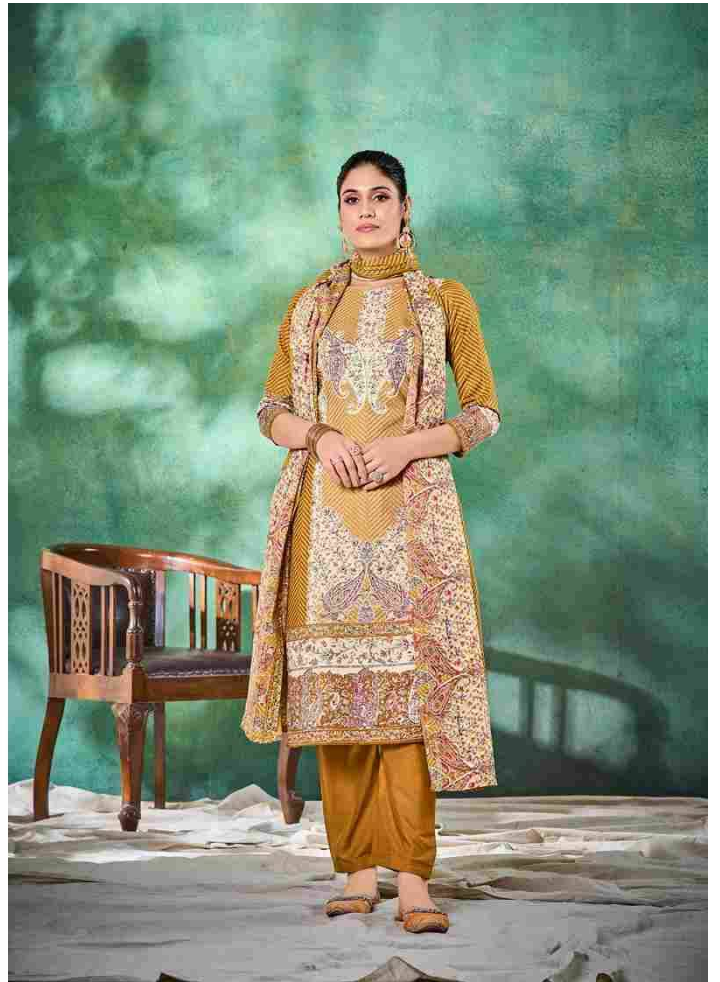

Zulfat®
Designer Suits

TANIA
VOL-3

Zulfat®
Designer Suits

565
-001
Everyday Life.
"Fashion is a trend.
Style lives within
a person."

Zulfat[®]
Designer Suits

565
-002
Everyday Life.
"Fashion is a trend.
Style lives with
a person"

Zulfat®
Designer Suits

565
-003

Everyday Life.
"Fashion is a craft.
Style lives within
a person"

Zulfat[®]
Designer Suits

565
-004

Everyday Life

"Fashion is a trend,
Style lives within
a person"

Zulfat®
Designer Suits

565
-005
Everyday Life
Fashion is a trend.
Style lives within
a person.

Zulfat®
Designer Suits

565
-006
Everyday Life.
"Fashion is a trend.
Style lives within
a person."

TANIA
VOL-3

Zulfat®
Designer Suits