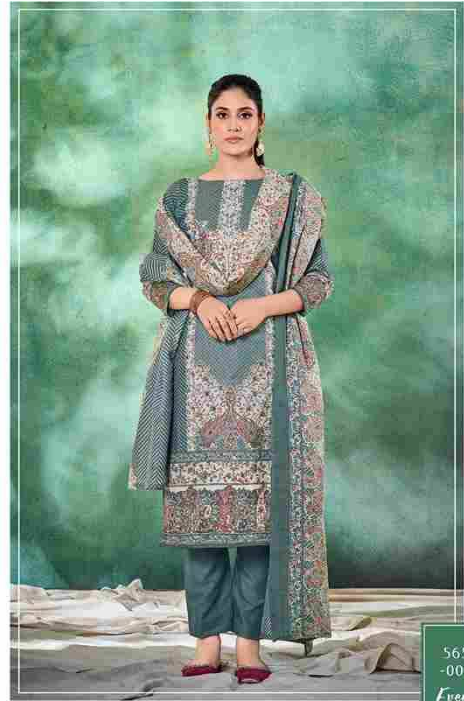

Zulfat®
Designer Suits

TANIA
VOL-3

Zulfat®
Designer Suits

565
-001
Everyday Life.
"Fashion is a trend.
Style lives within
a person."

Zulfat[®]
Designer Suits

565
-002
Everyday Life.
"Fashion is a trend.
Style lives with
a person"

Zulfat®
Designer Suits

565
-003

Everyday Life.
"Fashion is a craft.
Style lives within
a person"

Zulfat[®]
Designer Suits

565
-004

Everyday Life

"Fashion is a trend,
Style lives within
a person"

Zulfat®
Designer Suits

565
-005
Everyday Life
Fashion is a trend.
Style lives within
a person.

Zulfat®
Designer Suits

565
-006
Everyday Life.
"Fashion is a trend.
Style lives within
a person."

TANIA
VOL-3

Zulfat®
Designer Suits