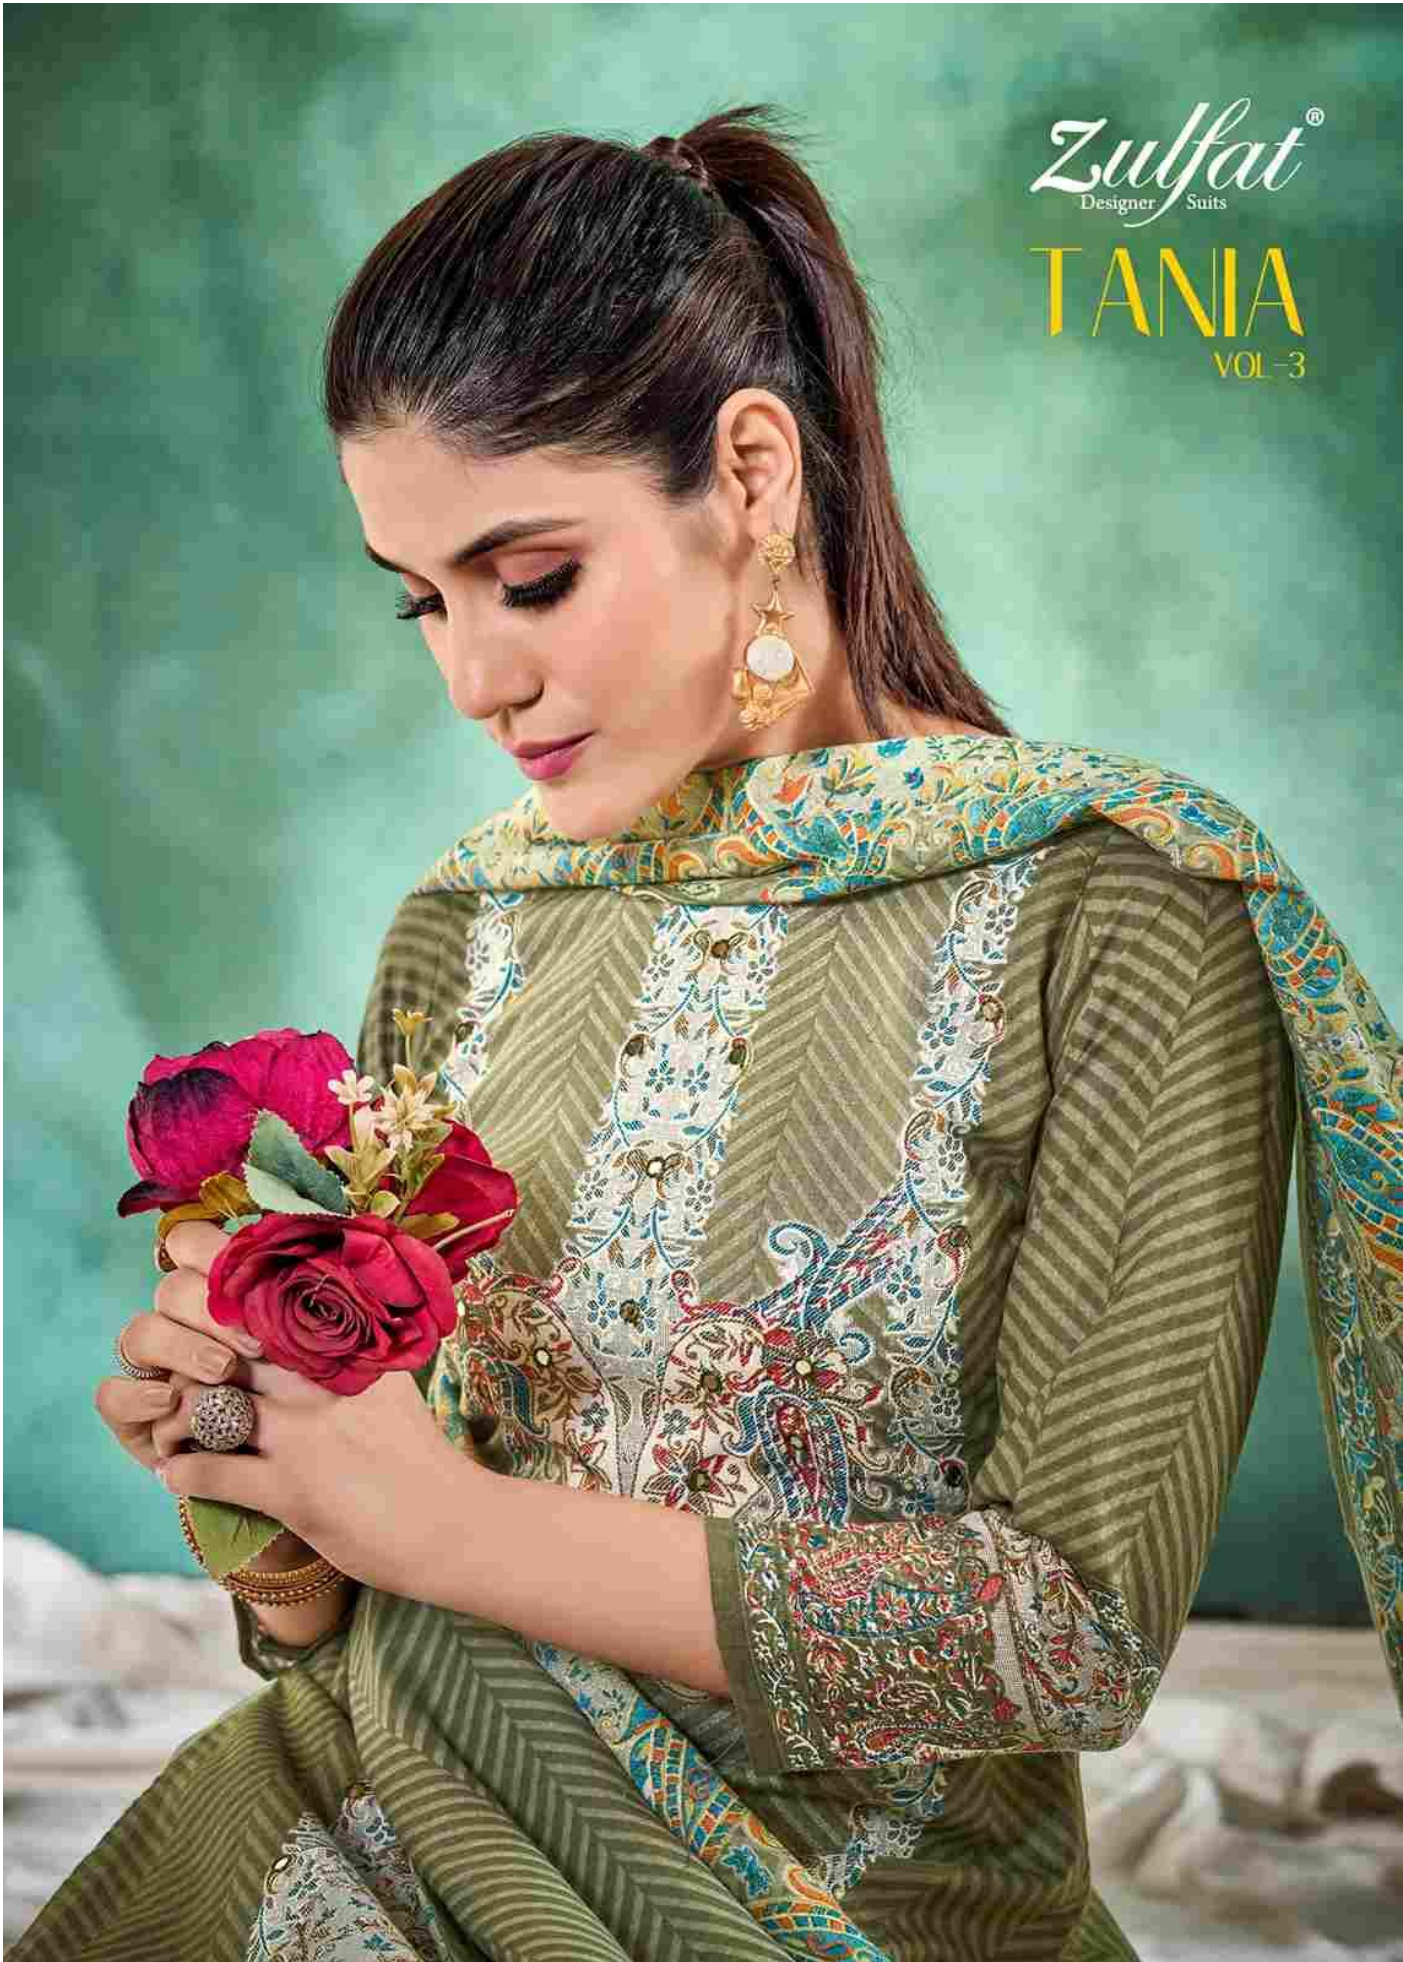

Zulfat®
Designer Suits

TANIA
VOL-3

Zulfat®
Designer Suits

565
-001
Everyday Life.
"Fashion is a trend.
Style lives within
a person."

Zulfat[®]
Designer Suits

565
-002
Everyday Life.
"Fashion is a trend.
Style lives with
a person"