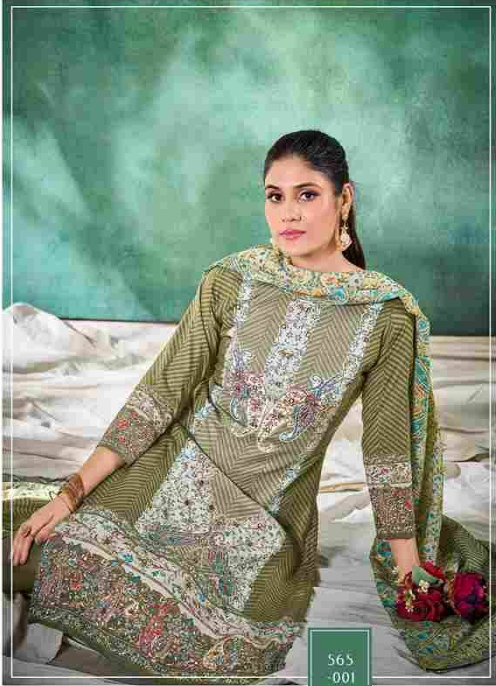

Zulfat®  
Designer Suits

TANIA  
VOL-3

Zulfat®  
Designer Suits

565  
-001

*Everyday Life.*  
"Fashion is a trend.  
Style lives within  
a person."

*Zulfat*<sup>®</sup>  
Designer Suits

565  
-002  
*Everyday Life.*  
"Fashion is a trend.  
Style lives with  
a person"

Zulfat®  
Designer Suits

565  
-003

Everyday Life.  
"Fashion is a crowd.  
Style lives within  
a person"

*Zulfat*<sup>®</sup>  
Designer Suits

565  
-004

*Everyday Life*

"Fashion is a pend.  
Style lives with  
a person"

Zulfat®  
Designer Suits

565  
-005

*Everyday Life*

Fashion is a trend.  
Style lives within  
a person.

Zulfat®  
Designer Suits

565  
-006

*Everyday Life.*

"Fashion is a trend.  
Style lives within  
a person."

TANIA  
VOL-3

Zulfat®  
Designer Suits

565-001

565-002

565-003

565-004

565-005

565-006