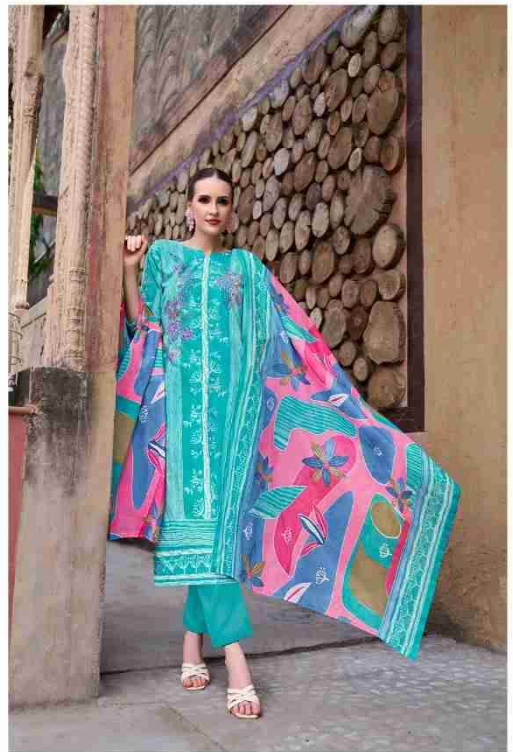

Zulfat[®]
Designer Suits

ZOHRA

VOL-03

COMPATIBILITY COLOR EXCELLENT DESIGN

560-001

Zulfat®
Lahore

YOU CAN CREATE ALL KINDS OF FASHION STATEMENTS IF YOU DRESS UP YOUR THINKING.
560-003

560-004

Zulfat®
DESIGNER BRAND

E T E R N A L

FASHION IS THE ARMOR TO SURVIVE
THE REALITY OF EVERYDAY LIFE
560-007

Zulfat®
Designs

FEARLESS

PERFECT COMBINATION OF ARTS SENSIBILITY
560 - 008

Zulfat®
Designer Suits
ZOHRA
VOL-03