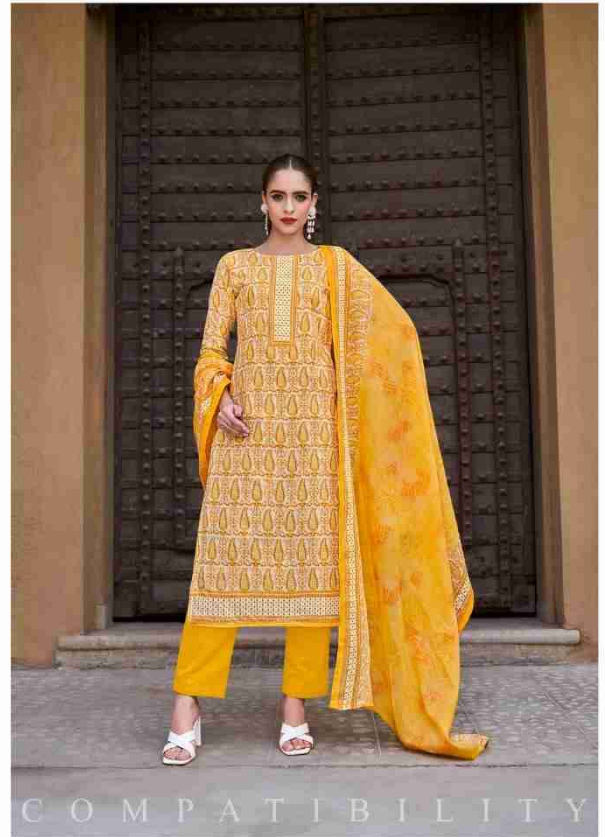

Zulfat[®]
Designer Suits

ZOHRA

VOL-03

COMPATIBILITY COLOR EXCELLENT DESIGN

560-001

Zulfat®
Lahore

YOU CAN CREATE ALL KINDS OF FASHION STATEMENTS IF YOU DRESS UP YOUR THINKING.
560-003

560-004

Zulfat®
DESIGNER BRAND

E T E R N A L

FASHION IS THE ARMOR TO SURVIVE
THE REALITY OF EVERYDAY LIFE
560-007

Zulfat®
Designs

FEARLESS

PERFECT COMBINATION OF ARTS SENSIBILITY
560 - 008

Zulfat®
Designer Suits
ZOHRA
VOL-03