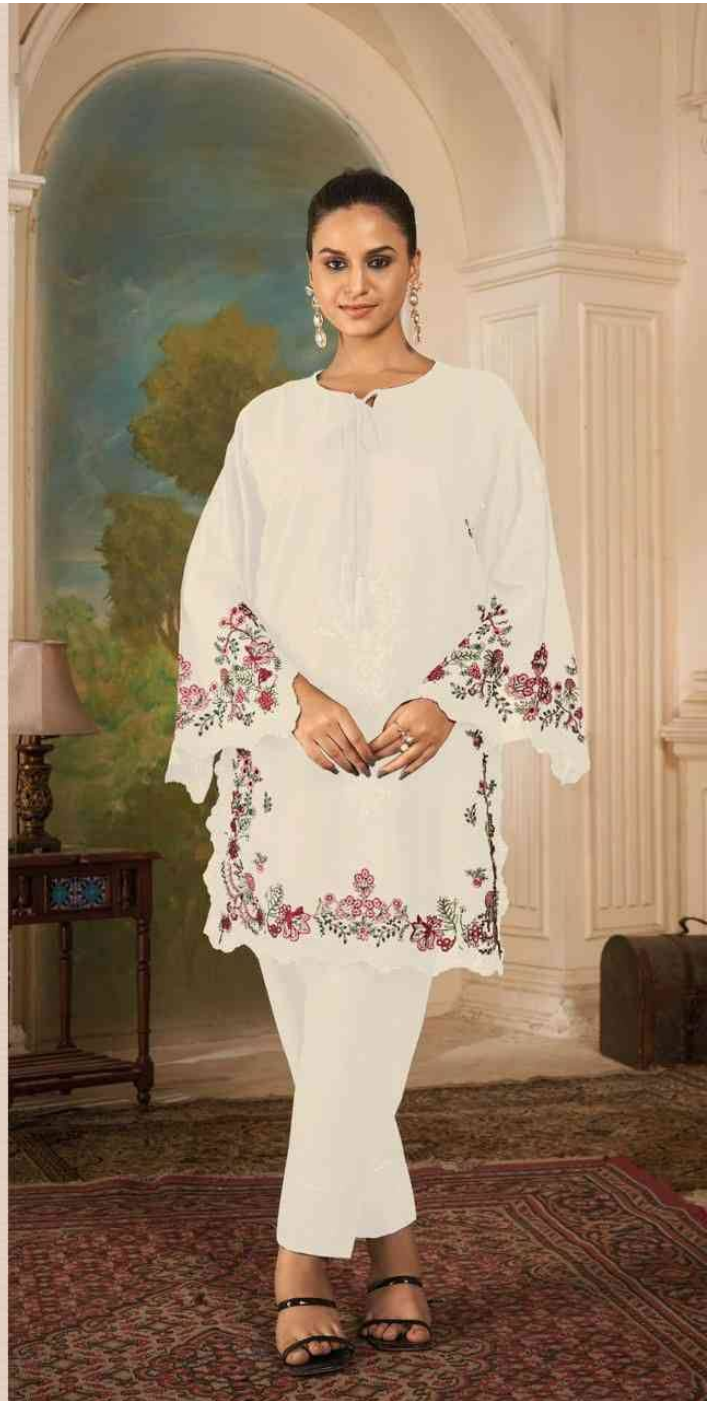

R-1423 B

READY MADE
COTTON COLLECTION

CARE INSTRUCTIONS

- DO NOT USE ANY TYPE OF BLEACH OR STAIN REMOVING CHEMICALS
- DO NOT OVER EXPOSE DAMP FABRIC TO STRONG SUNLIGHT
- IRON AT MODERATE TEMPERATURE