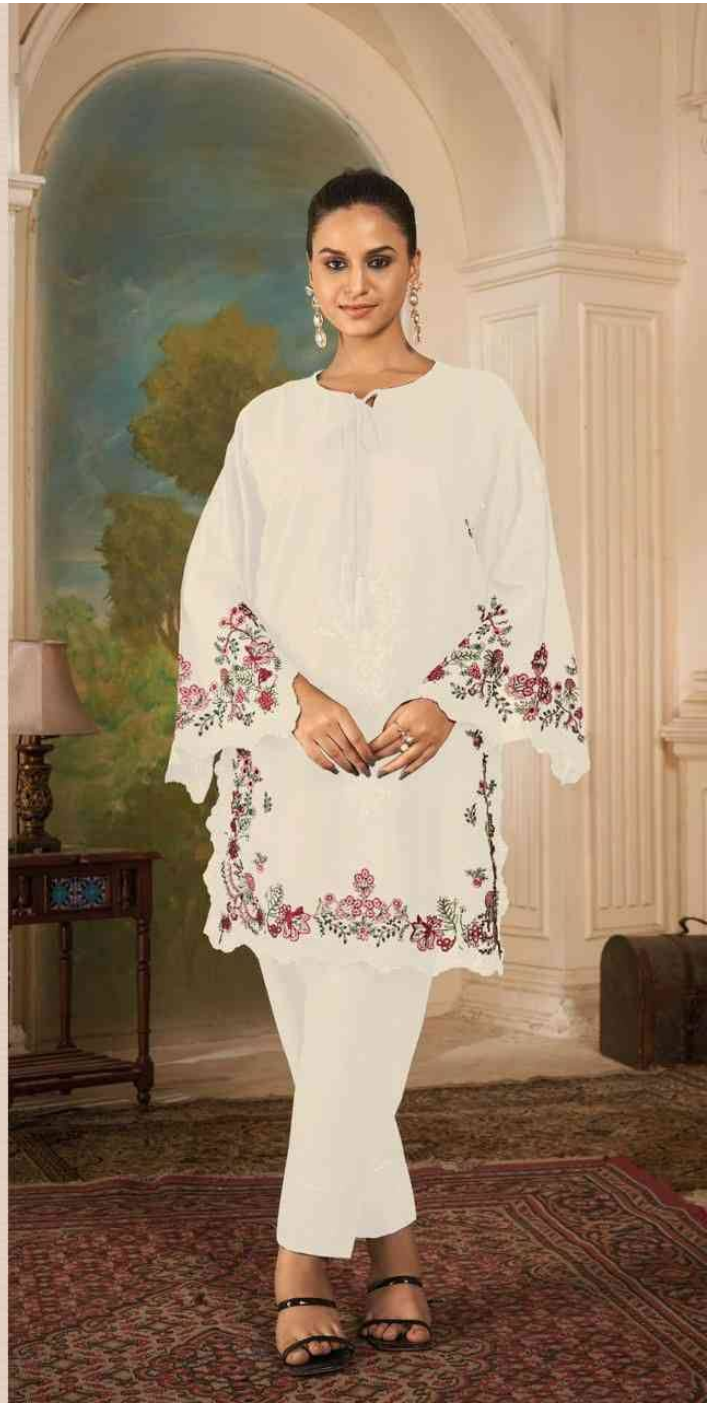

R-1423 B

READY MADE
COTTON COLLECTION

CARE INSTRUCTIONS

- DO NOT USE ANY TYPE OF BLEACH OR STAIN REMOVING CHEMICALS
- DO NOT OVER EXPOSE DAMP FABRIC TO STRONG SUNLIGHT
- IRON AT MODERATE TEMPERATURE

R-1423 A