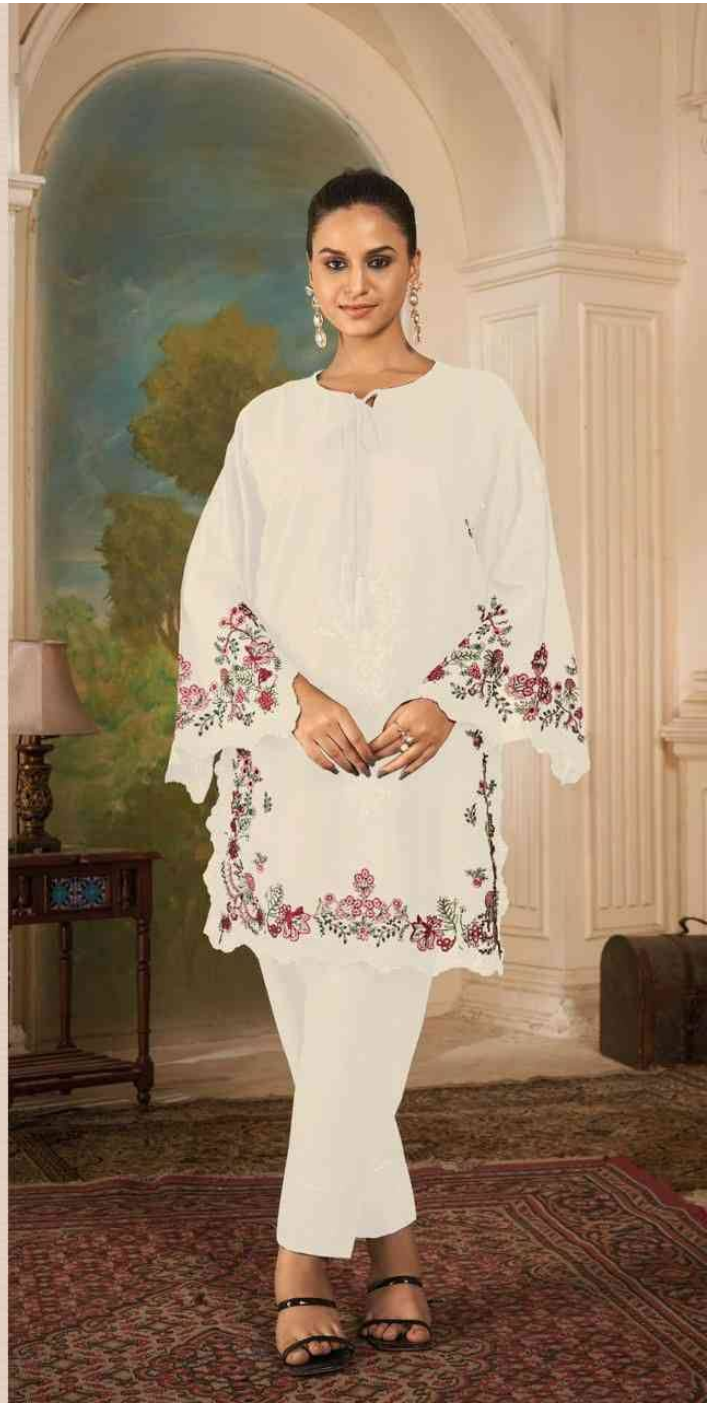

R-1423 B

**READY MADE**  
COTTON COLLECTION

**CARE INSTRUCTIONS**

- DO NOT USE ANY TYPE OF BLEACH OR STAIN REMOVING CHEMICALS
- DO NOT OVER EXPOSE DAMP FABRIC TO STRONG SUNLIGHT
- IRON AT MODERATE TEMPERATURE