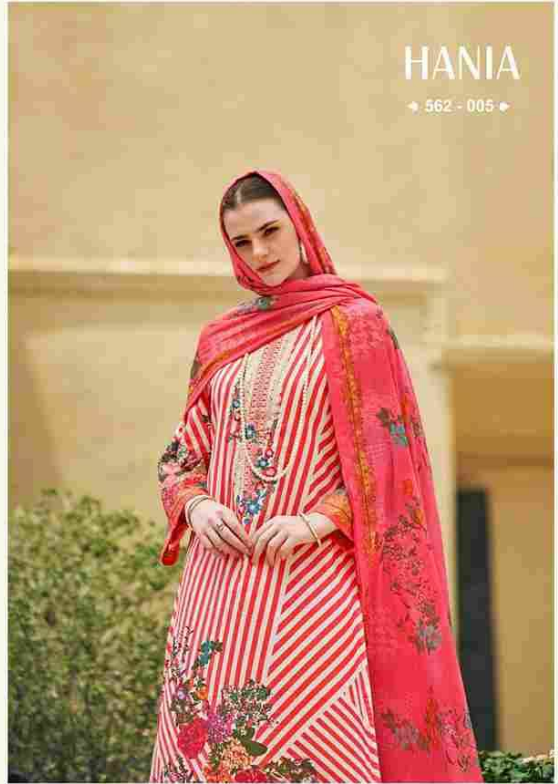

 *Zulfat*[®]
Designer Suits

HANIA

HANIA

◆ 562 - 001 ◆

A beautiful bright dress to brighten your look with an array of floral print that will take you through the season in style.

HANIA

◆ 562 - 002 ◆

Zulfat®
Designer Suits

Zulfat
Designs Suits

HANIA

◆ 562 - 004 ◆

Zulfat
Designer Suits

HANIA

◆ 562 - 005 ◆

Unleash the beauty of your look with an array of floral and stripes. We give through the women world.

562 - 001

562 - 002

562 - 003

562 - 004

562 - 005

562 - 006

Zulfat®
Designer Suits
HANIA