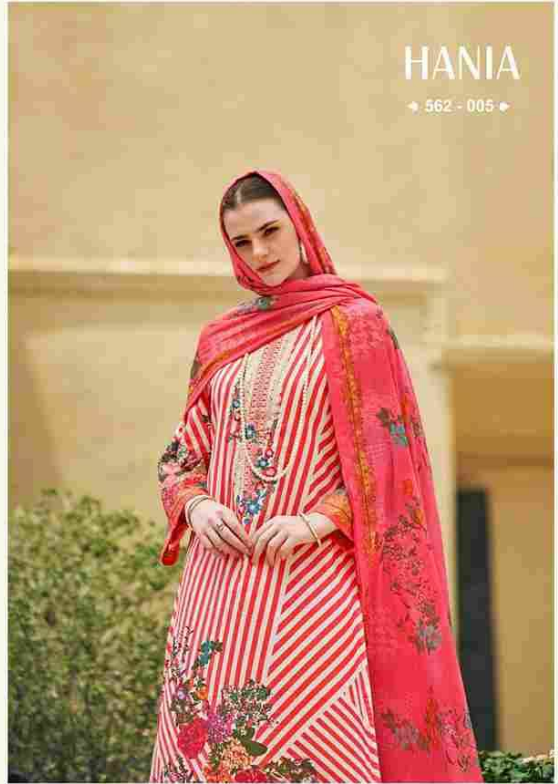

Zulfat
Designer Suits

HANIA

◆ 562 - 005 ◆