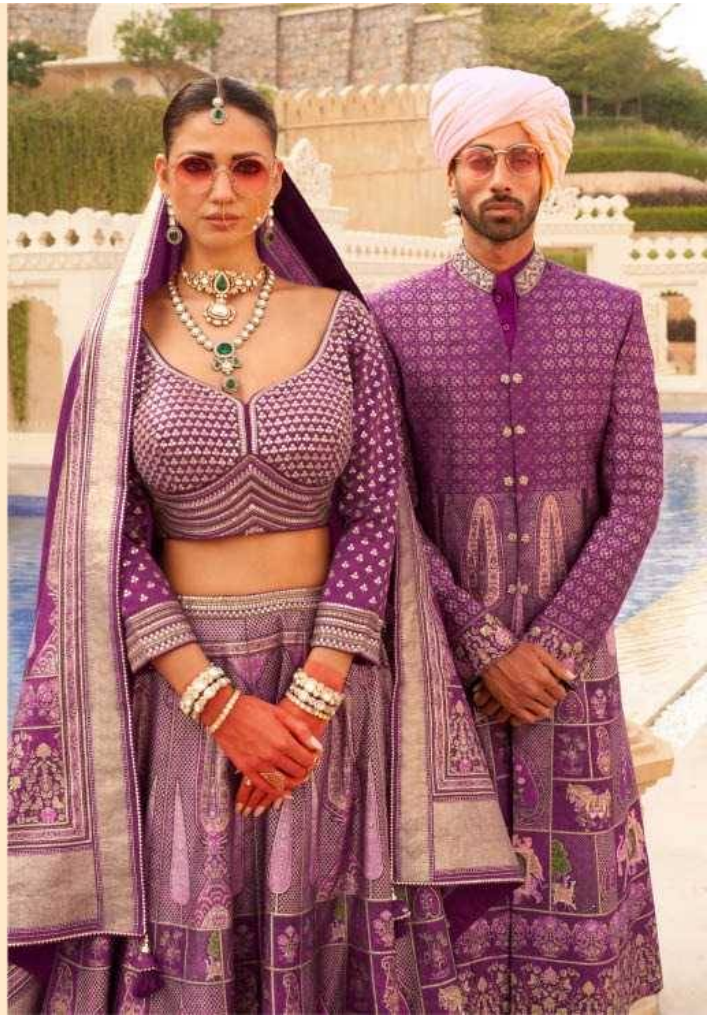

REWAA
Flourishing Fashion

RADHA-KRISHNA

राधा - कृष्णा

RSW-23

RSM-23

RSM-23

RSW-26

RSW-23

RSW-27

RADHA KRISHNA

PRODUCT	MENS / LEDIES WEAR	RATE	SIZE
RSW-23	LEDIES WEAR	8415/-	38 AND 42
RSM-23	MENS WEAR	9475/-	38/40/42
RSM-24	MENS WEAR	9475/-	38/40/42
RSW-24	LEDIES WEAR	8415/-	38 AND 42
RSM-25	MENS WEAR	10525/-	38/40/42
RSW-25	LEDIES WEAR	8415/-	38 AND 42
RSW-26	LEDIES WEAR	7895/-	38 AND 42
RSM-26	MENS WEAR	9475/-	38/40/42
RSM-27	MENS WEAR	10525/-	38/40/42
RSW-27	LEDIES WEAR	8415/-	38 AND 42