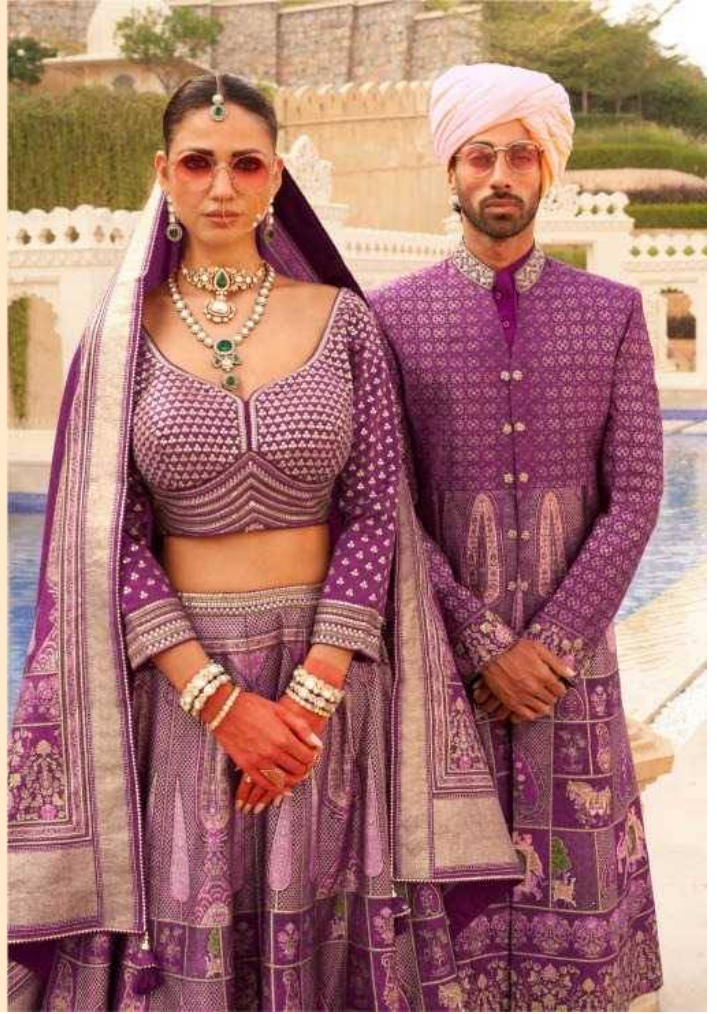

  
REWAA  
*Flourishing Fashion*

RADHA-KRISHNA

राधा - कृष्णा

RSW-23

RSM-23

RSW-26

RSW-23

RSM-23

## RADHA KRISHNA

PRODUCT	MENS / LEDIES WEAR	RATE	SIZE
RSW-23	LEDIES WEAR	8415/-	38 AND 42
RSM-23	MENS WEAR	9475/-	38/40/42
RSM-24	MENS WEAR	9475/-	38/40/42
RSW-24	LEDIES WEAR	8415/-	38 AND 42
RSM-25	MENS WEAR	10525/-	38/40/42
RSW-25	LEDIES WEAR	8415/-	38 AND 42
RSW-26	LEDIES WEAR	7895/-	38 AND 42
RSM-26	MENS WEAR	9475/-	38/40/42
RSM-27	MENS WEAR	10525/-	38/40/42
RSW-27	LEDIES WEAR	8415/-	38 AND 42