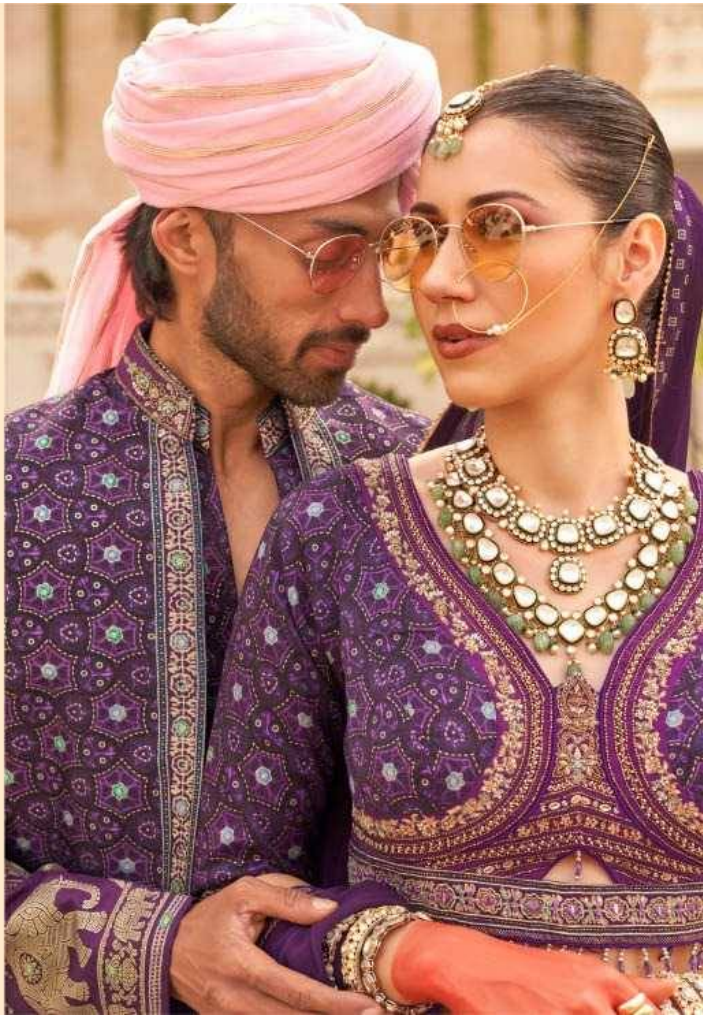

  
REWAA  
*Flourishing Fashion*

RADHA-KRISHNA

राधा - कृष्णा

RSW-23

RSM-23

RSW-26

RSW-23

RSM-23

## RADHA KRISHNA

PRODUCT	MENS / LEDIES WEAR	RATE	SIZE
RSW-23	LEDIES WEAR	8415/-	38 AND 42
RSM-23	MENS WEAR	9475/-	38/40/42
RSM-24	MENS WEAR	9475/-	38/40/42
RSW-24	LEDIES WEAR	8415/-	38 AND 42
RSM-25	MENS WEAR	10525/-	38/40/42
RSW-25	LEDIES WEAR	8415/-	38 AND 42
RSW-26	LEDIES WEAR	7895/-	38 AND 42
RSM-26	MENS WEAR	9475/-	38/40/42
RSM-27	MENS WEAR	10525/-	38/40/42
RSW-27	LEDIES WEAR	8415/-	38 AND 42