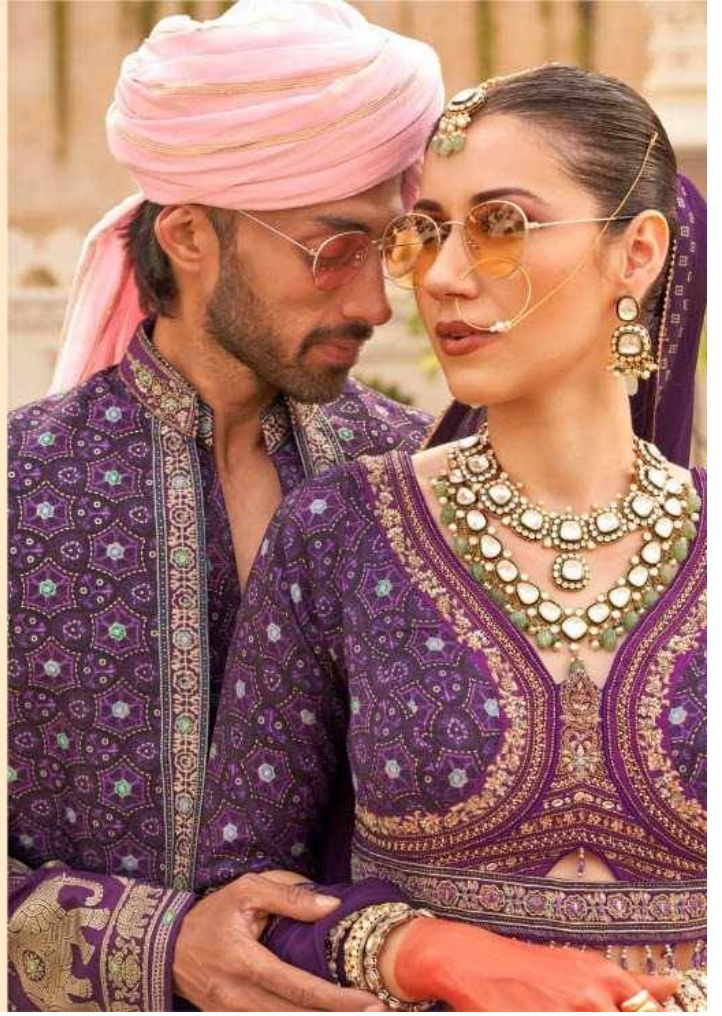

REWAA
Flourishing Fashion

RADHA-KRISHNA

राधा - कृष्णा

RSW-23

RSM-23

RSM-23

RSW-26

RSW-23

RSW-27

RADHA KRISHNA

PRODUCT	MENS / LEDIES WEAR	RATE	SIZE
RSW-23	LEDIES WEAR	8415/-	38 AND 42
RSM-23	MENS WEAR	9475/-	38/40/42
RSM-24	MENS WEAR	9475/-	38/40/42
RSW-24	LEDIES WEAR	8415/-	38 AND 42
RSM-25	MENS WEAR	10525/-	38/40/42
RSW-25	LEDIES WEAR	8415/-	38 AND 42
RSW-26	LEDIES WEAR	7895/-	38 AND 42
RSM-26	MENS WEAR	9475/-	38/40/42
RSM-27	MENS WEAR	10525/-	38/40/42
RSW-27	LEDIES WEAR	8415/-	38 AND 42