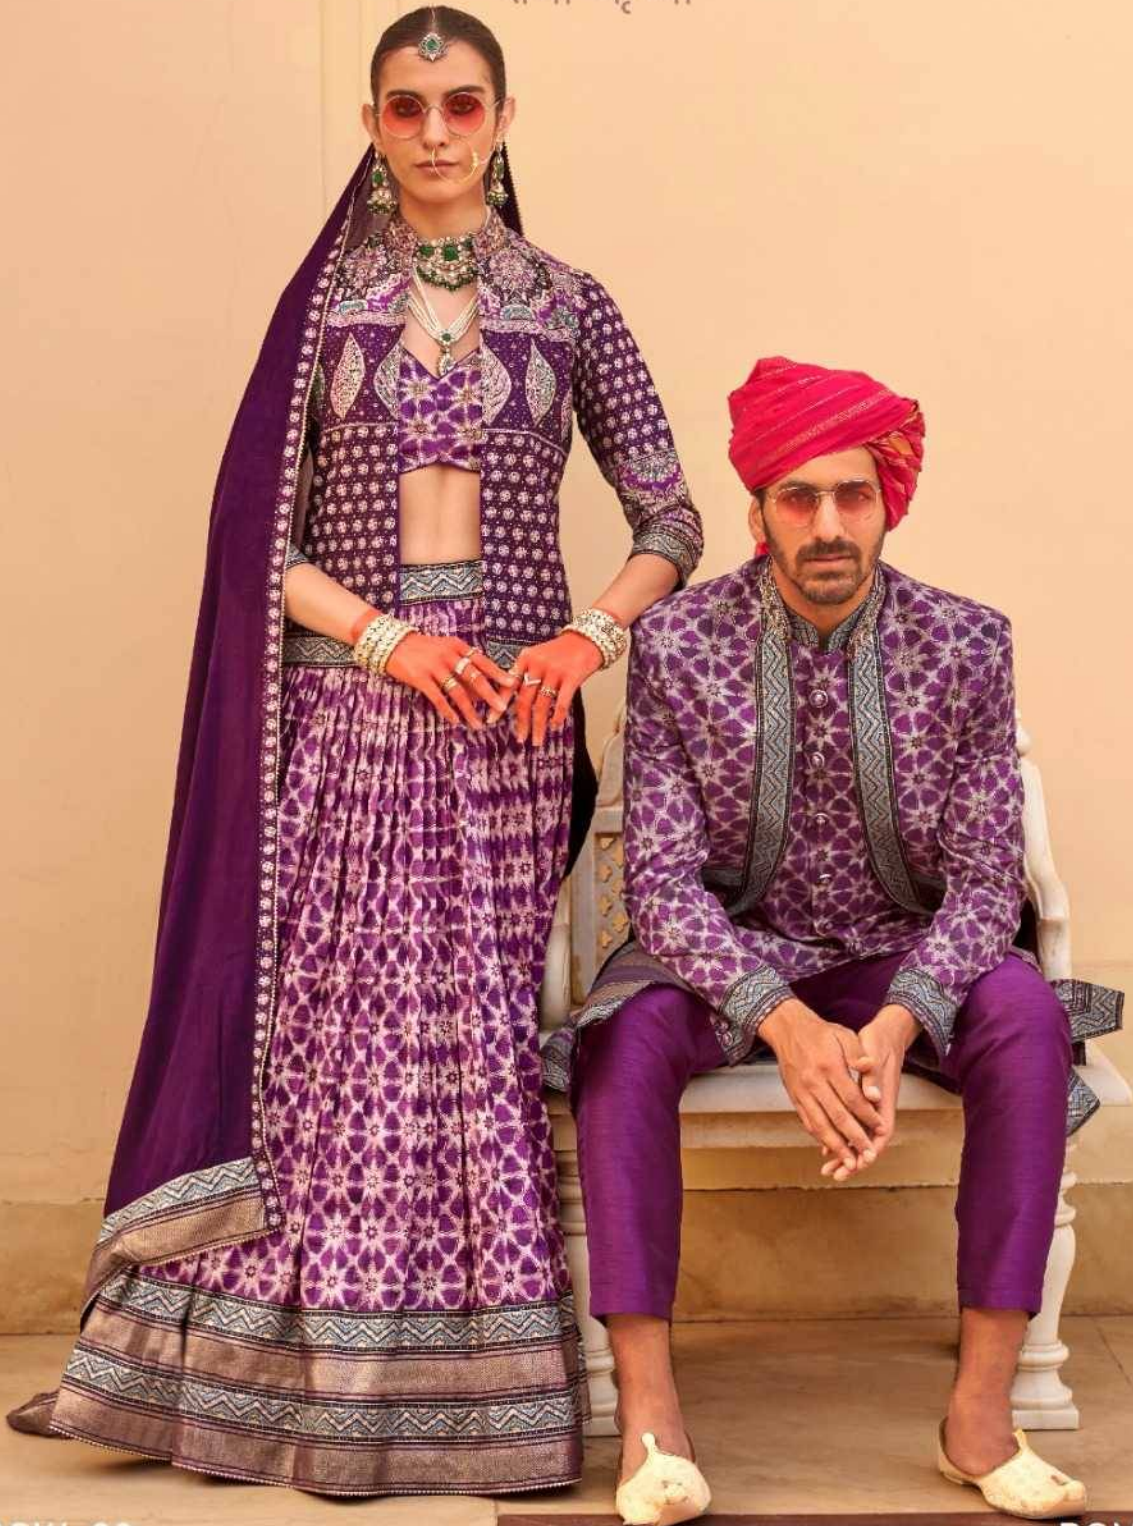

REWAA
Flourishing Fashion

RADHA-KRISHNA

राधा - कृष्णा

RSW-23

RSM-23

RSM-23

RSW-26

RSW-23

RSW-27

RADHA KRISHNA

PRODUCT	MENS / LEDIES WEAR	RATE	SIZE
RSW-23	LEDIES WEAR	8415/-	38 AND 42
RSM-23	MENS WEAR	9475/-	38/40/42
RSM-24	MENS WEAR	9475/-	38/40/42
RSW-24	LEDIES WEAR	8415/-	38 AND 42
RSM-25	MENS WEAR	10525/-	38/40/42
RSW-25	LEDIES WEAR	8415/-	38 AND 42
RSW-26	LEDIES WEAR	7895/-	38 AND 42
RSM-26	MENS WEAR	9475/-	38/40/42
RSM-27	MENS WEAR	10525/-	38/40/42
RSW-27	LEDIES WEAR	8415/-	38 AND 42