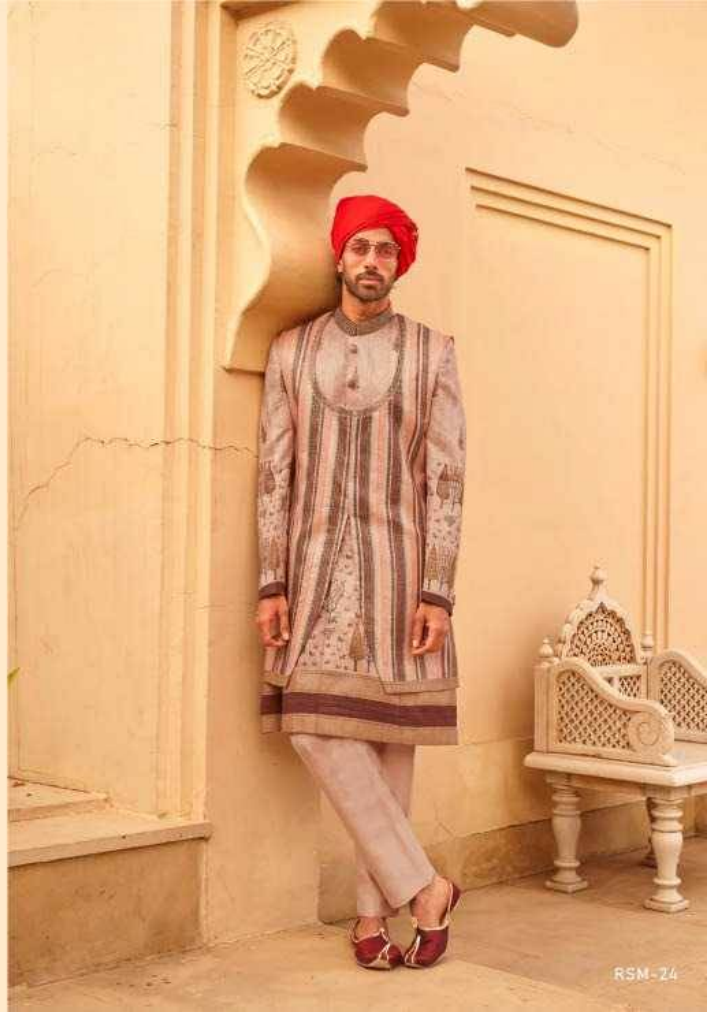

REWAA
Flourishing Fashion

RADHA-KRISHNA

राधा - कृष्णा

RSW-23

RSM-23

RSM-23

RSW-26

RSW-23

RSW-27

RADHA KRISHNA

PRODUCT	MENS / LEDIES WEAR	RATE	SIZE
RSW-23	LEDIES WEAR	8415/-	38 AND 42
RSM-23	MENS WEAR	9475/-	38/40/42
RSM-24	MENS WEAR	9475/-	38/40/42
RSW-24	LEDIES WEAR	8415/-	38 AND 42
RSM-25	MENS WEAR	10525/-	38/40/42
RSW-25	LEDIES WEAR	8415/-	38 AND 42
RSW-26	LEDIES WEAR	7895/-	38 AND 42
RSM-26	MENS WEAR	9475/-	38/40/42
RSM-27	MENS WEAR	10525/-	38/40/42
RSW-27	LEDIES WEAR	8415/-	38 AND 42