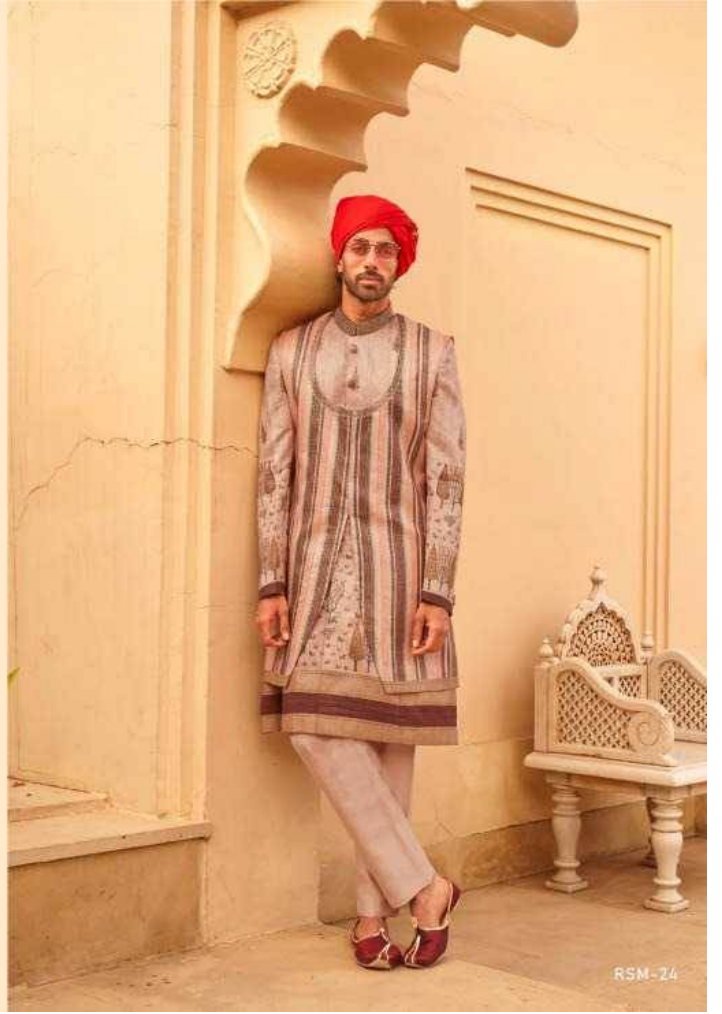

  
REWAA  
*Flourishing Fashion*

RADHA-KRISHNA

राधा - कृष्णा

RSW-23

RSM-23

RSW-26

RSW-23

RSM-23

## RADHA KRISHNA

PRODUCT	MENS / LEDIES WEAR	RATE	SIZE
RSW-23	LEDIES WEAR	8415/-	38 AND 42
RSM-23	MENS WEAR	9475/-	38/40/42
RSM-24	MENS WEAR	9475/-	38/40/42
RSW-24	LEDIES WEAR	8415/-	38 AND 42
RSM-25	MENS WEAR	10525/-	38/40/42
RSW-25	LEDIES WEAR	8415/-	38 AND 42
RSW-26	LEDIES WEAR	7895/-	38 AND 42
RSM-26	MENS WEAR	9475/-	38/40/42
RSM-27	MENS WEAR	10525/-	38/40/42
RSW-27	LEDIES WEAR	8415/-	38 AND 42