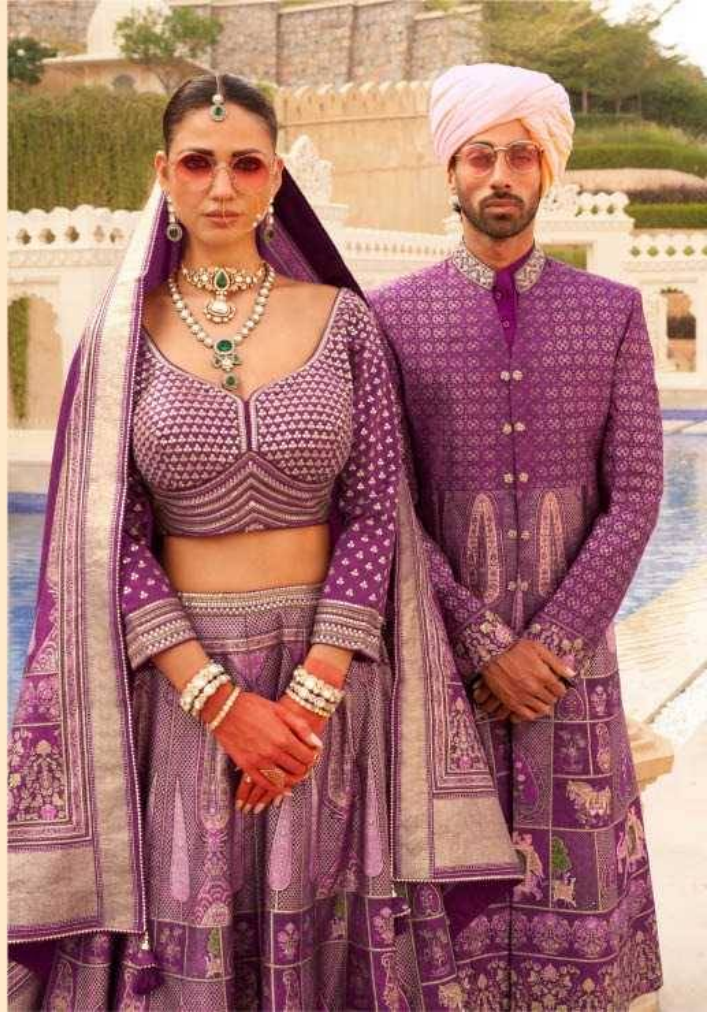

  
REWAA  
*Flourishing Fashion*

RADHA-KRISHNA

राधा - कृष्णा

RSW-23

RSM-23

RSW-26

RSW-23

RSM-23

## RADHA KRISHNA

PRODUCT	MENS / LEDIES WEAR	RATE	SIZE
RSW-23	LEDIES WEAR	8415/-	38 AND 42
RSM-23	MENS WEAR	9475/-	38/40/42
RSM-24	MENS WEAR	9475/-	38/40/42
RSW-24	LEDIES WEAR	8415/-	38 AND 42
RSM-25	MENS WEAR	10525/-	38/40/42
RSW-25	LEDIES WEAR	8415/-	38 AND 42
RSW-26	LEDIES WEAR	7895/-	38 AND 42
RSM-26	MENS WEAR	9475/-	38/40/42
RSM-27	MENS WEAR	10525/-	38/40/42
RSW-27	LEDIES WEAR	8415/-	38 AND 42