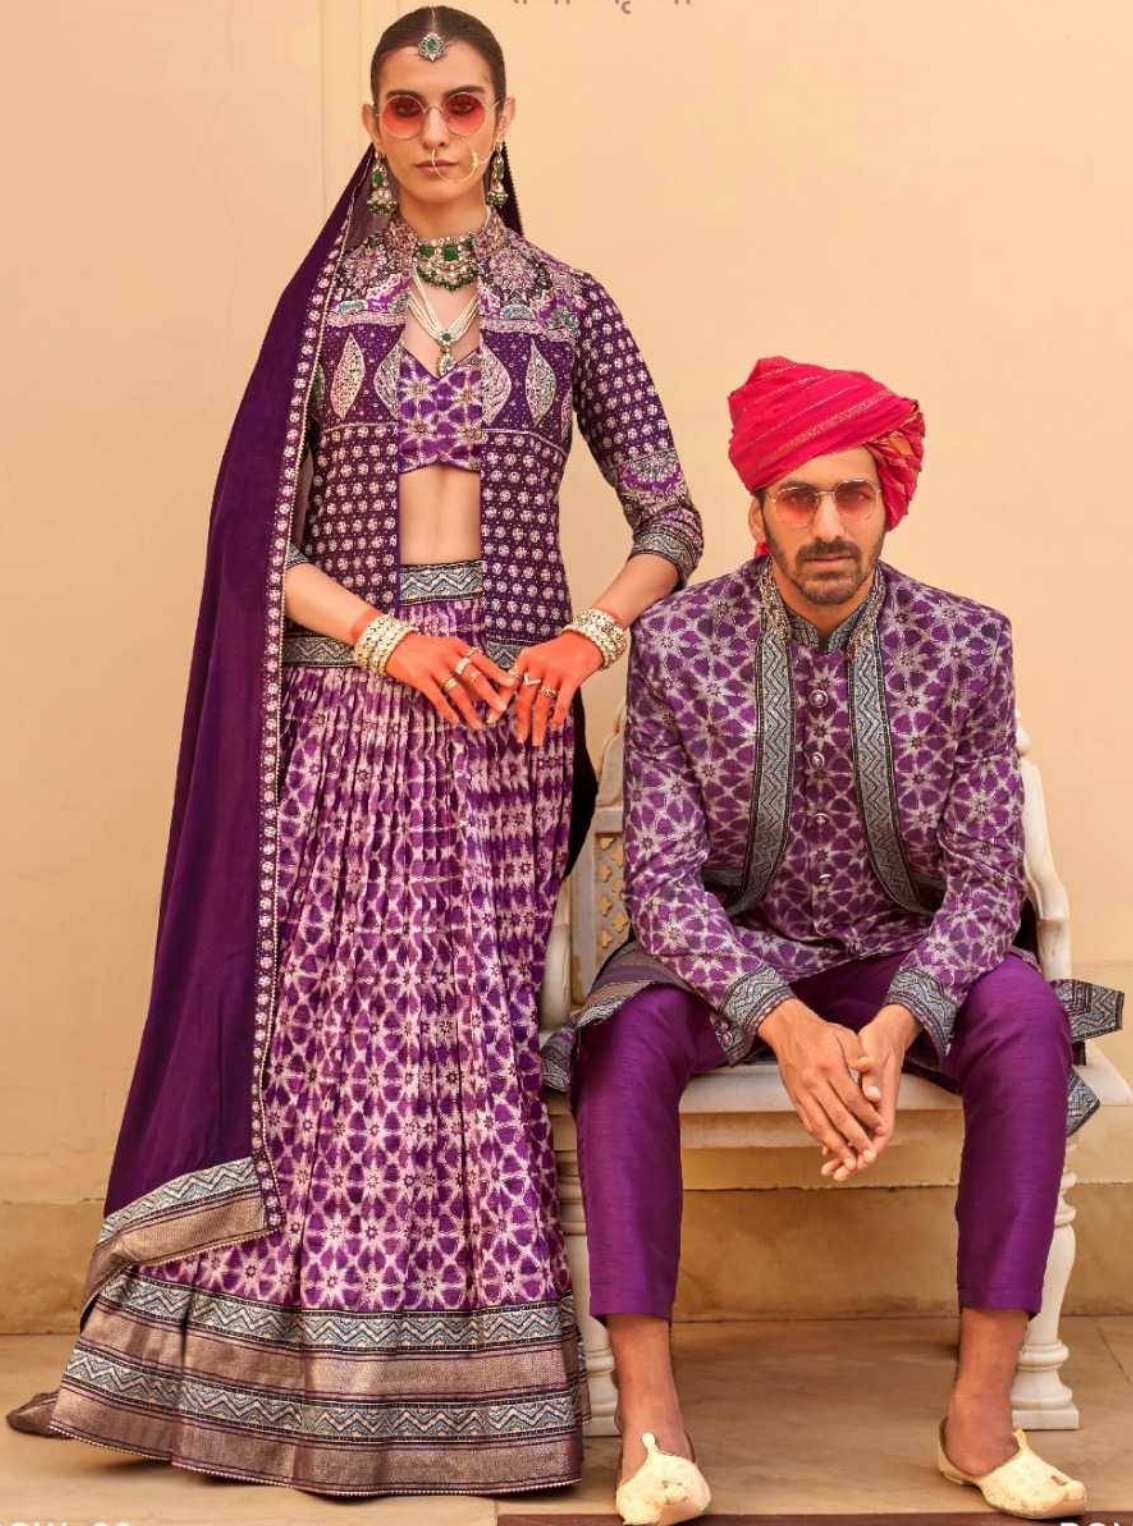

  
REWAA  
*Flourishing Fashion*

RADHA-KRISHNA

राधा - कृष्णा

RSW-23

RSM-23

RSW-26

RSW-23

RSM-23

## RADHA KRISHNA

PRODUCT	MENS / LEDIES WEAR	RATE	SIZE
RSW-23	LEDIES WEAR	8415/-	38 AND 42
RSM-23	MENS WEAR	9475/-	38/40/42
RSM-24	MENS WEAR	9475/-	38/40/42
RSW-24	LEDIES WEAR	8415/-	38 AND 42
RSM-25	MENS WEAR	10525/-	38/40/42
RSW-25	LEDIES WEAR	8415/-	38 AND 42
RSW-26	LEDIES WEAR	7895/-	38 AND 42
RSM-26	MENS WEAR	9475/-	38/40/42
RSM-27	MENS WEAR	10525/-	38/40/42
RSW-27	LEDIES WEAR	8415/-	38 AND 42