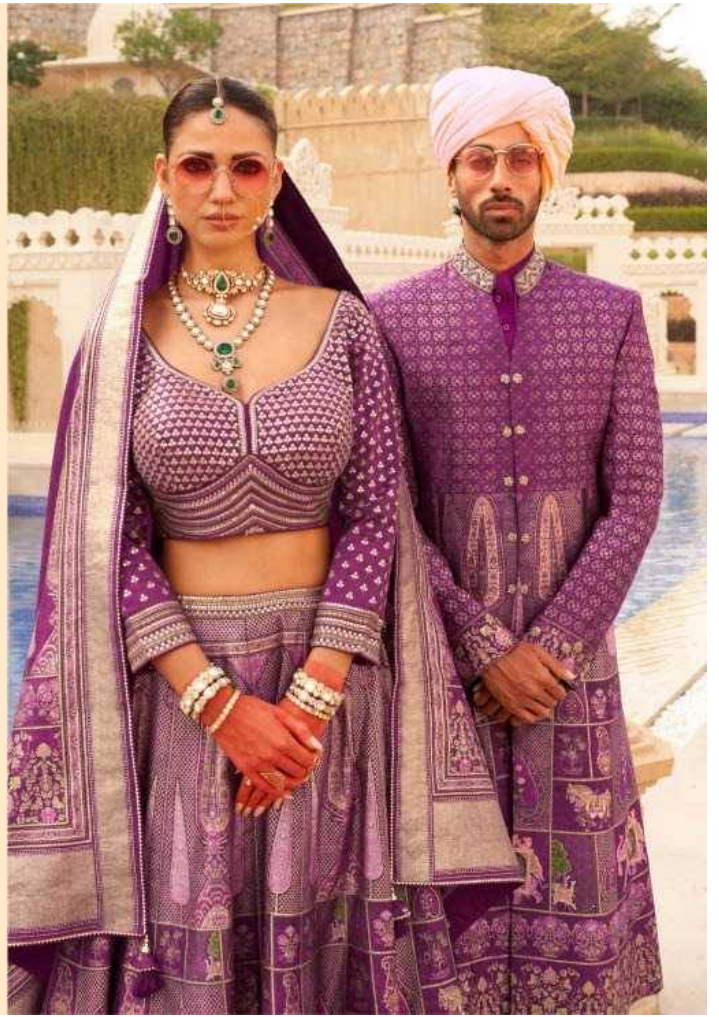

REWAA
Flourishing Fashion

RADHA-KRISHNA

राधा - कृष्णा

RSW-23

RSM-23

RSM-23

RSW-26

RSW-23

RSW-27

RADHA KRISHNA

PRODUCT	MENS / LEDIES WEAR	RATE	SIZE
RSW-23	LEDIES WEAR	8415/-	38 AND 42
RSM-23	MENS WEAR	9475/-	38/40/42
RSM-24	MENS WEAR	9475/-	38/40/42
RSW-24	LEDIES WEAR	8415/-	38 AND 42
RSM-25	MENS WEAR	10525/-	38/40/42
RSW-25	LEDIES WEAR	8415/-	38 AND 42
RSW-26	LEDIES WEAR	7895/-	38 AND 42
RSM-26	MENS WEAR	9475/-	38/40/42
RSM-27	MENS WEAR	10525/-	38/40/42
RSW-27	LEDIES WEAR	8415/-	38 AND 42