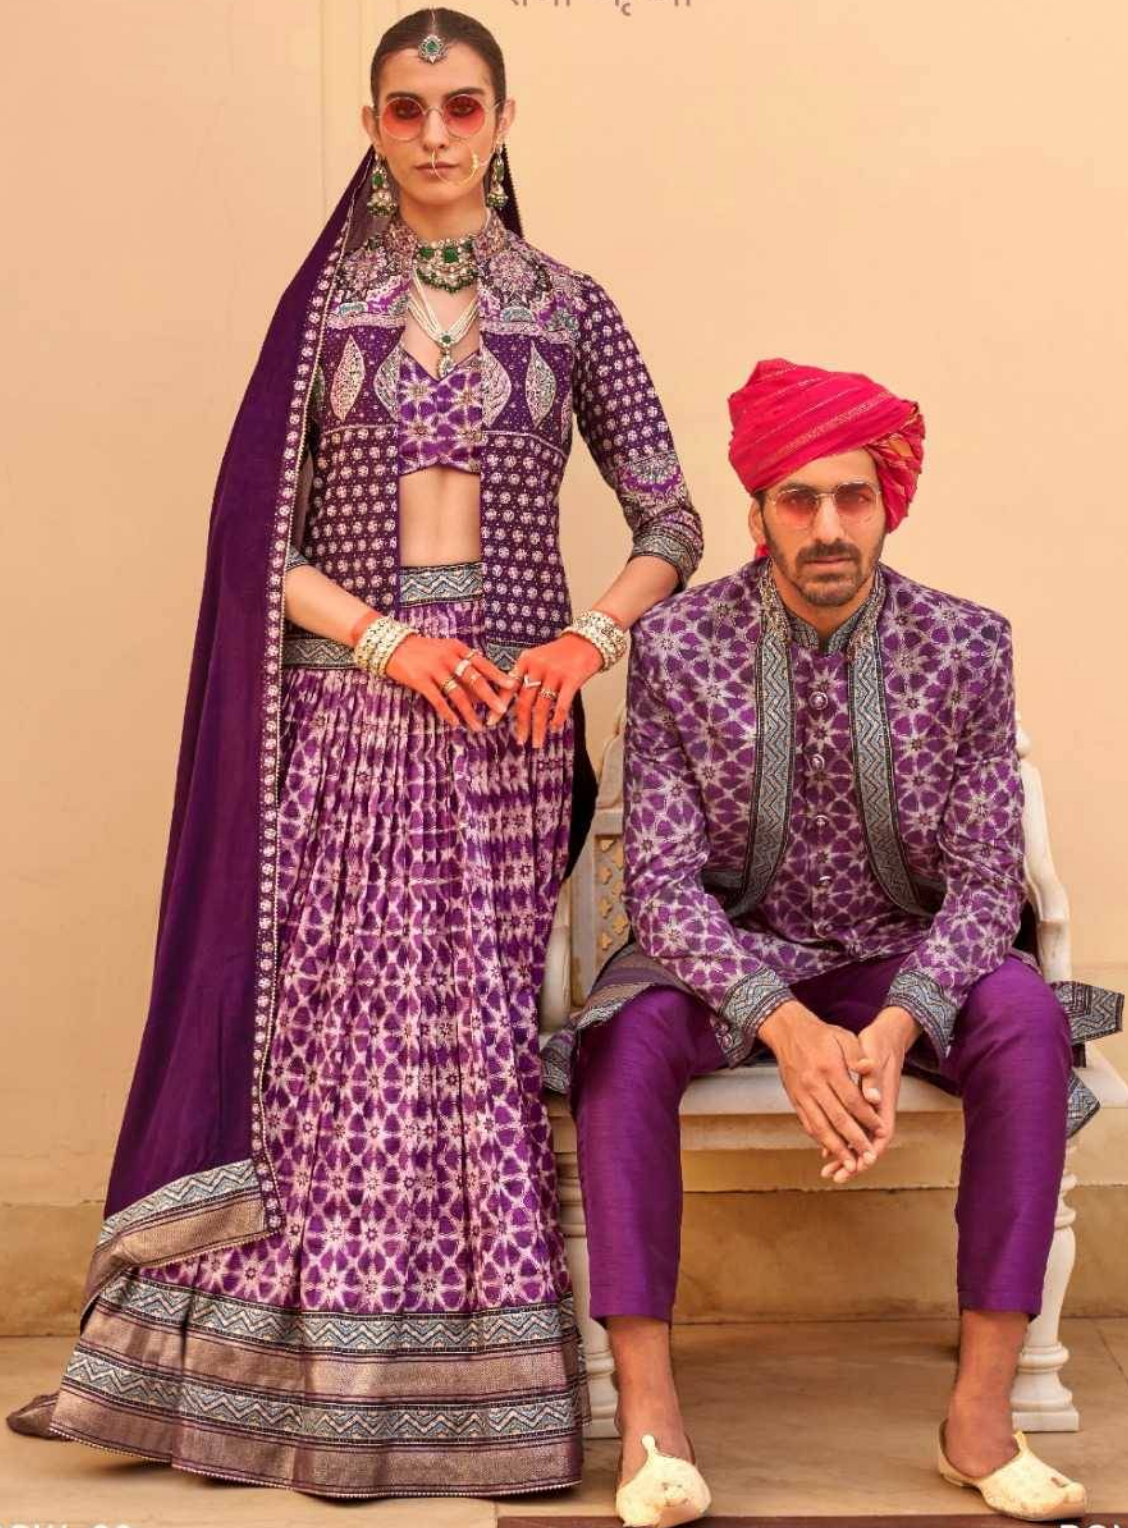

REWAA
Flourishing Fashion

RADHA-KRISHNA

राधा - कृष्णा

RSW-23

RSM-23

RSM-23

RSW-26

RSW-23

RSW-27

RADHA KRISHNA

PRODUCT	MENS / LEDIES WEAR	RATE	SIZE
RSW-23	LEDIES WEAR	8415/-	38 AND 42
RSM-23	MENS WEAR	9475/-	38/40/42
RSM-24	MENS WEAR	9475/-	38/40/42
RSW-24	LEDIES WEAR	8415/-	38 AND 42
RSM-25	MENS WEAR	10525/-	38/40/42
RSW-25	LEDIES WEAR	8415/-	38 AND 42
RSW-26	LEDIES WEAR	7895/-	38 AND 42
RSM-26	MENS WEAR	9475/-	38/40/42
RSM-27	MENS WEAR	10525/-	38/40/42
RSW-27	LEDIES WEAR	8415/-	38 AND 42
12% GST EXTRA ON ABOVE RATE			