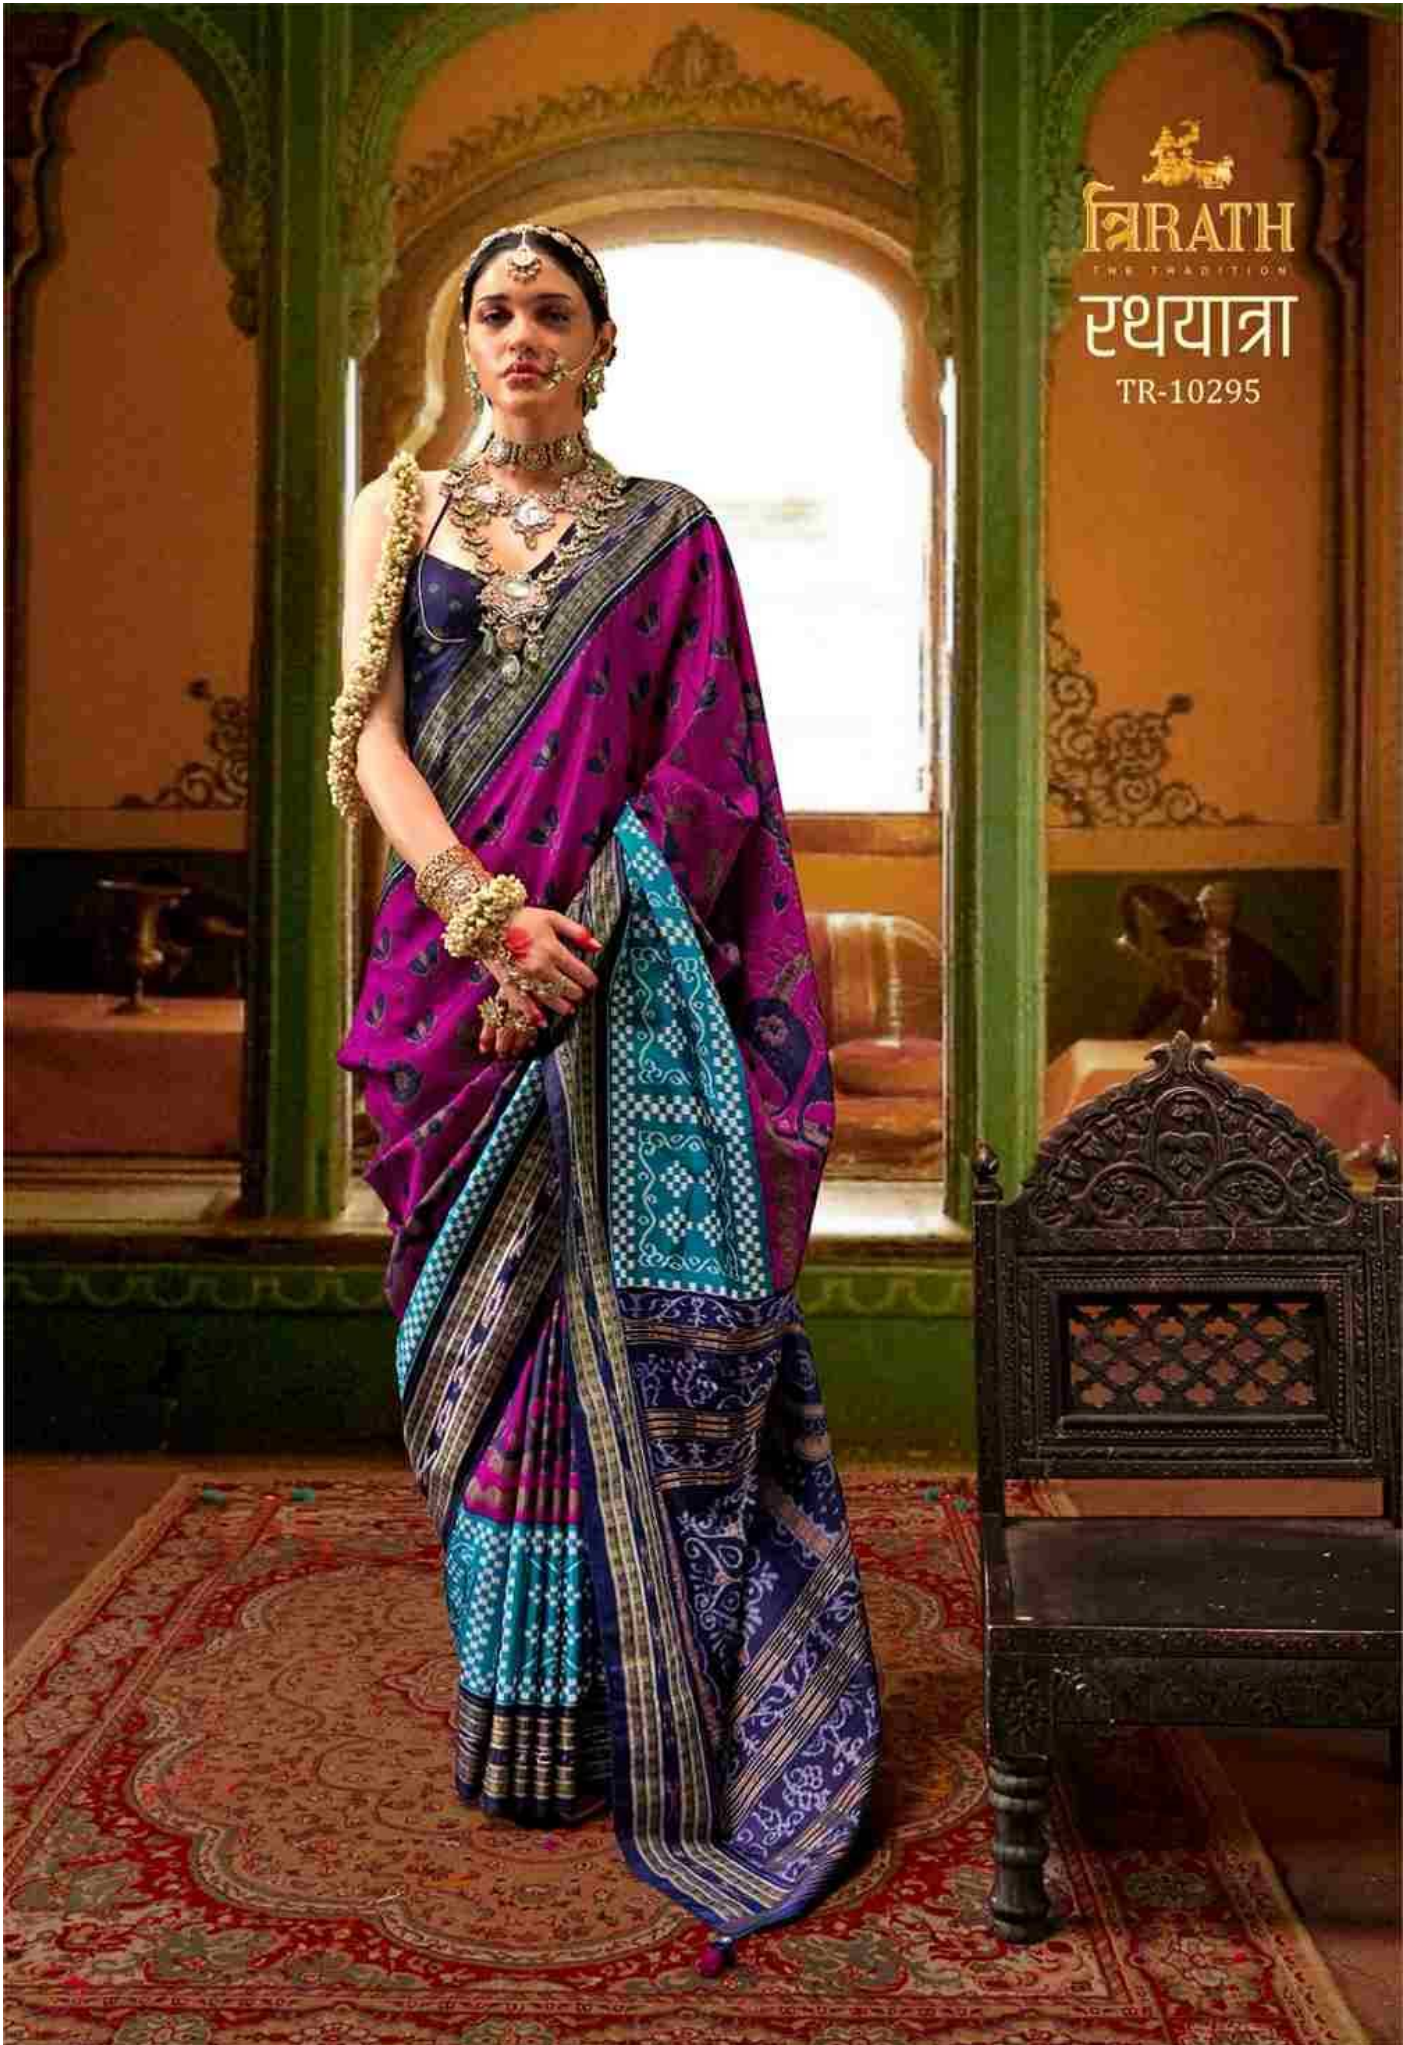

त्रिराथ
THE TRADITION

रथयात्रा

TR-10295