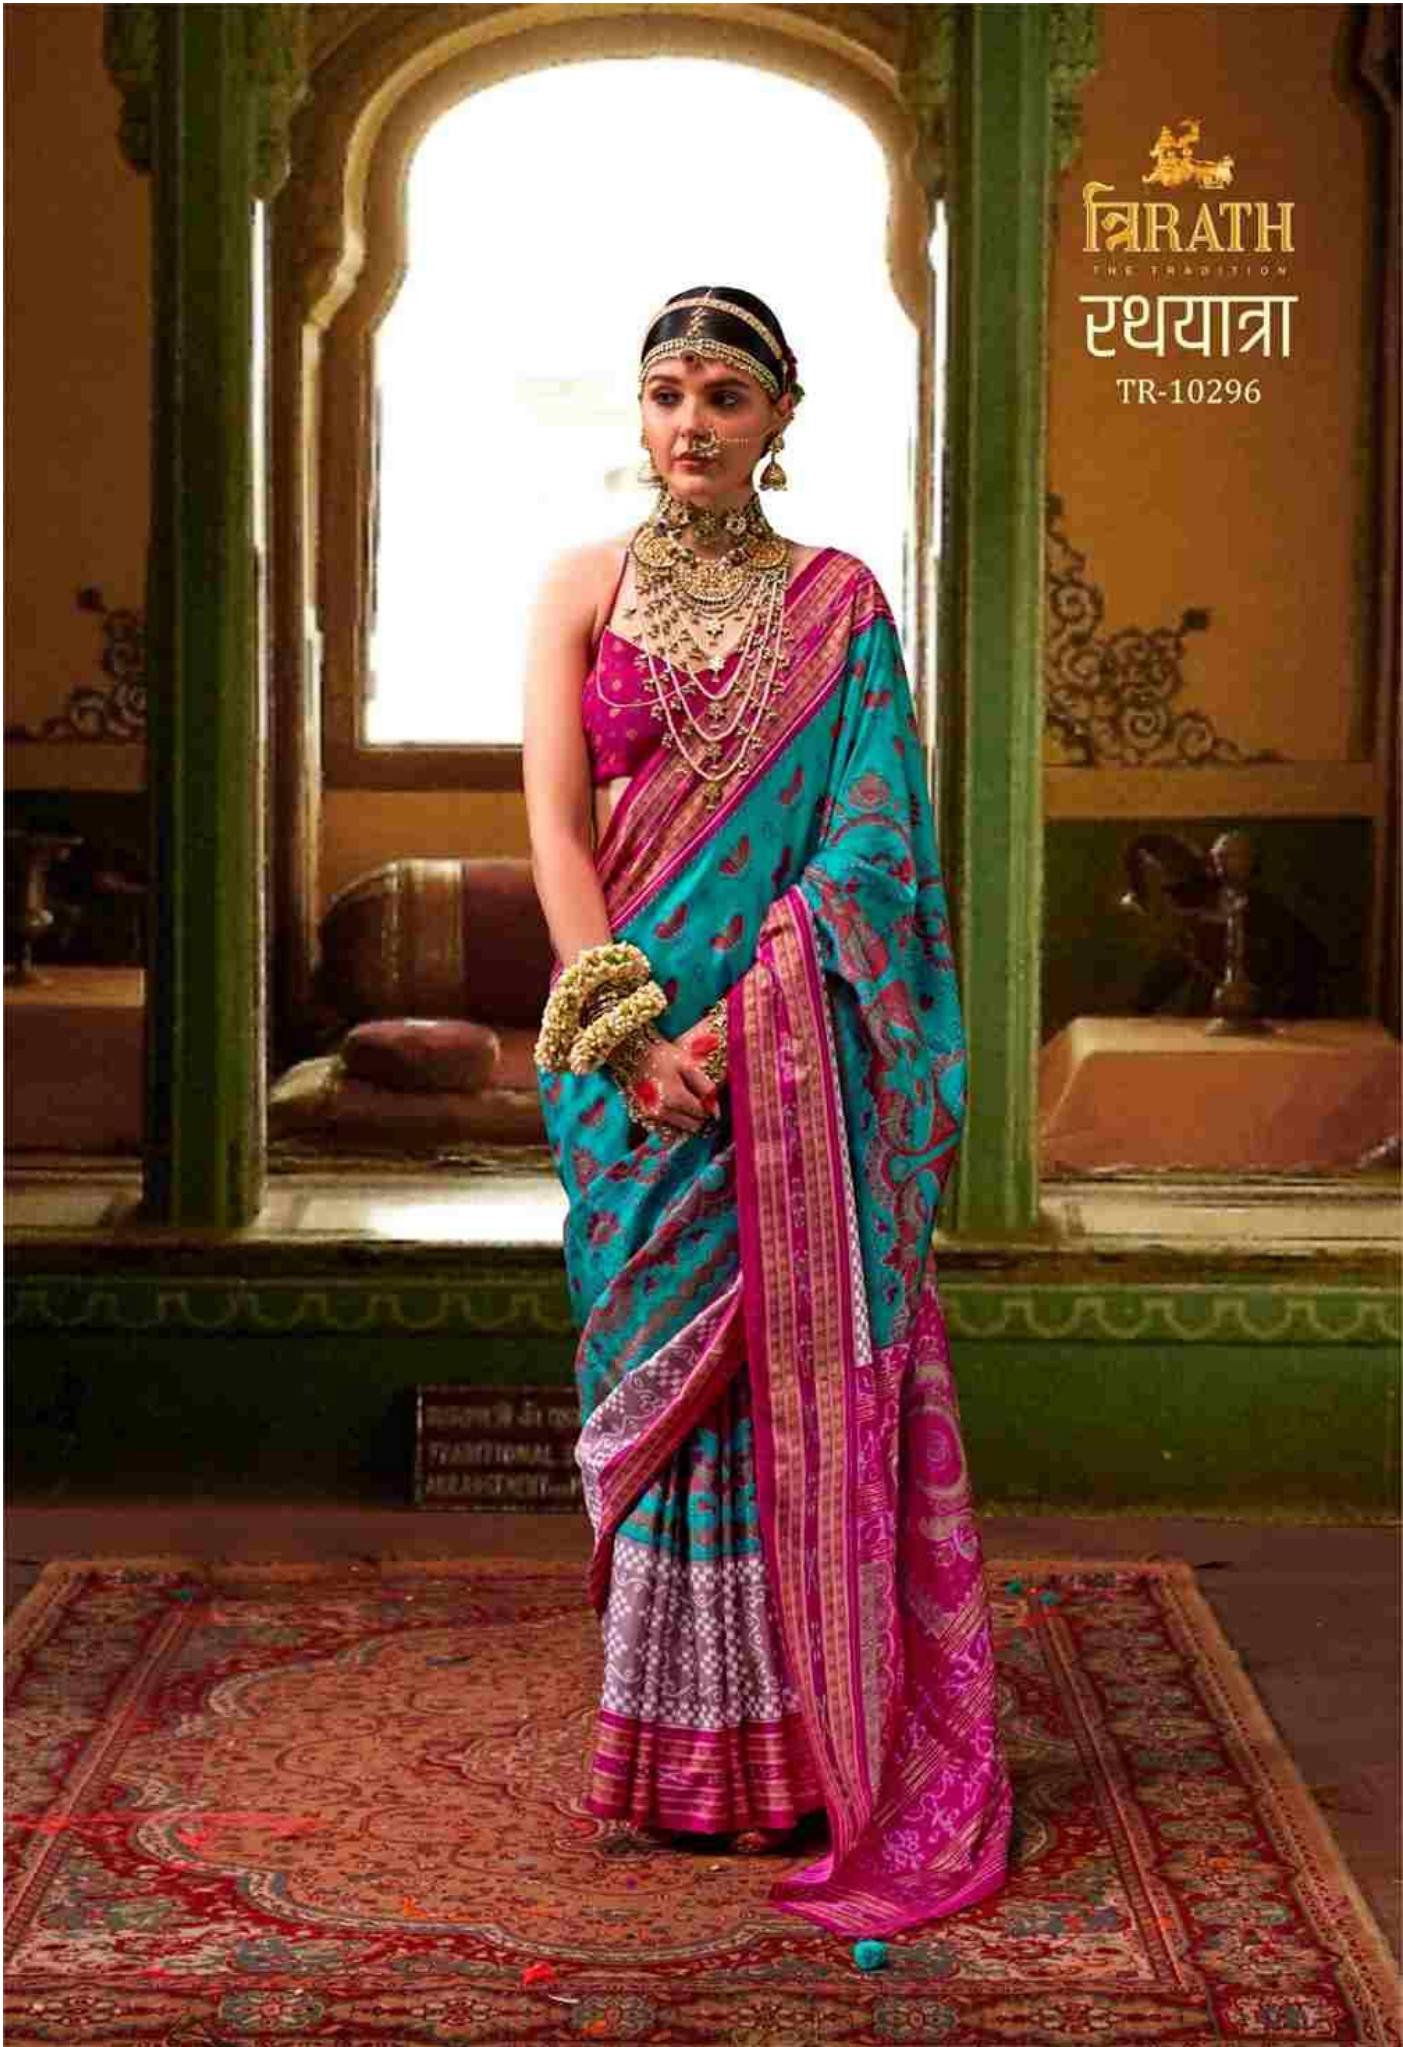

त्रिराथ
THE TRADITION

रथयात्रा

TR-10296