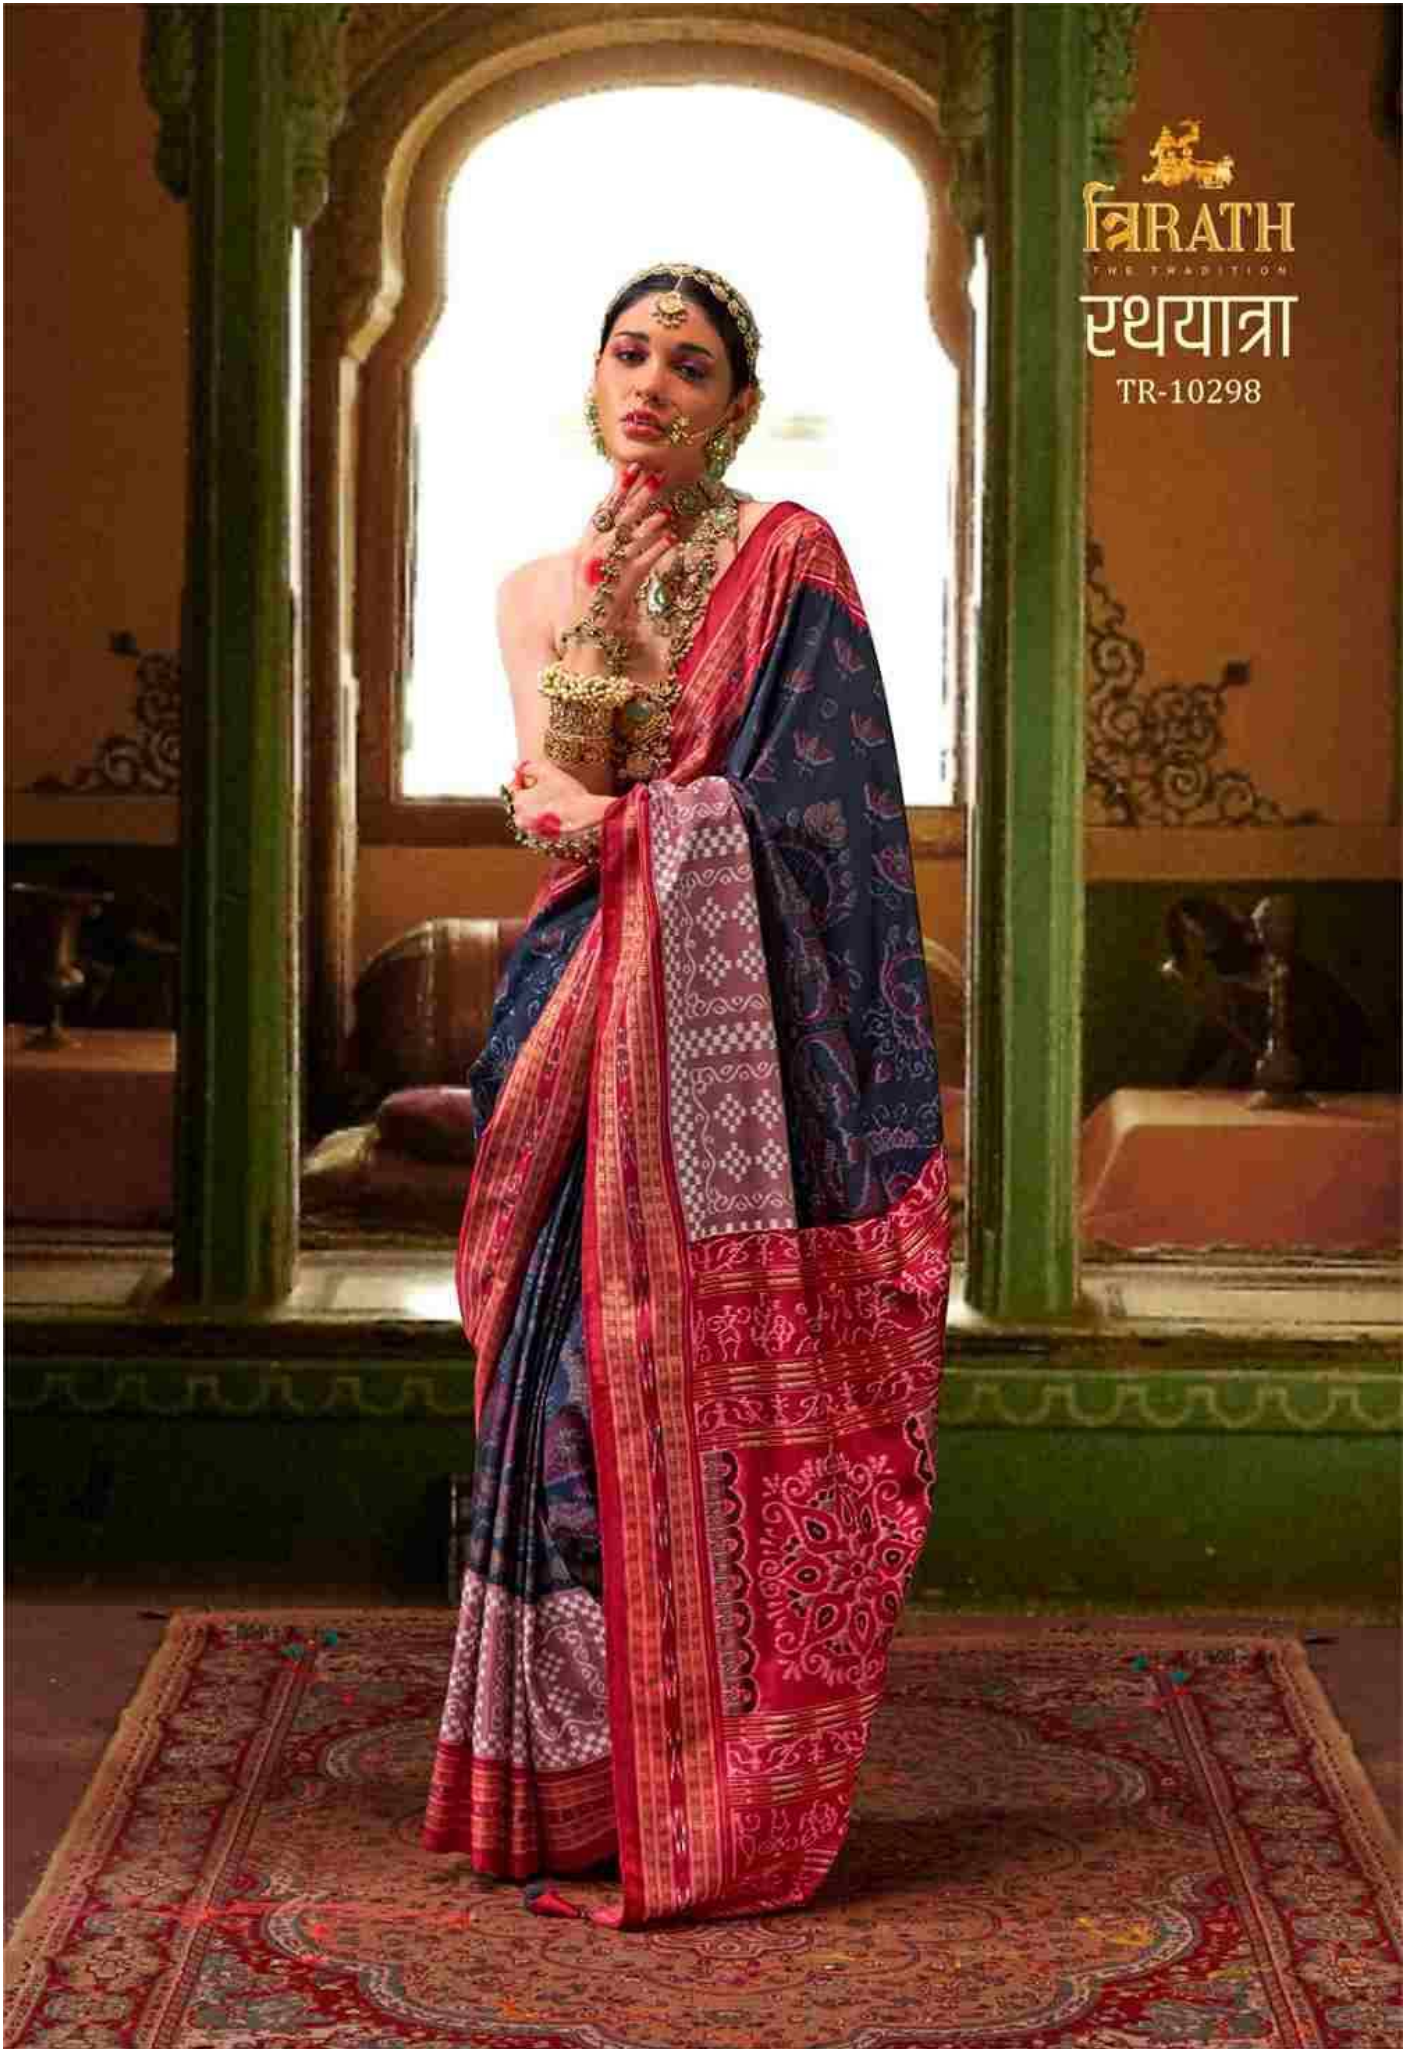

त्रिराथ
THE TRADITION
रथयात्रा
TR-10298