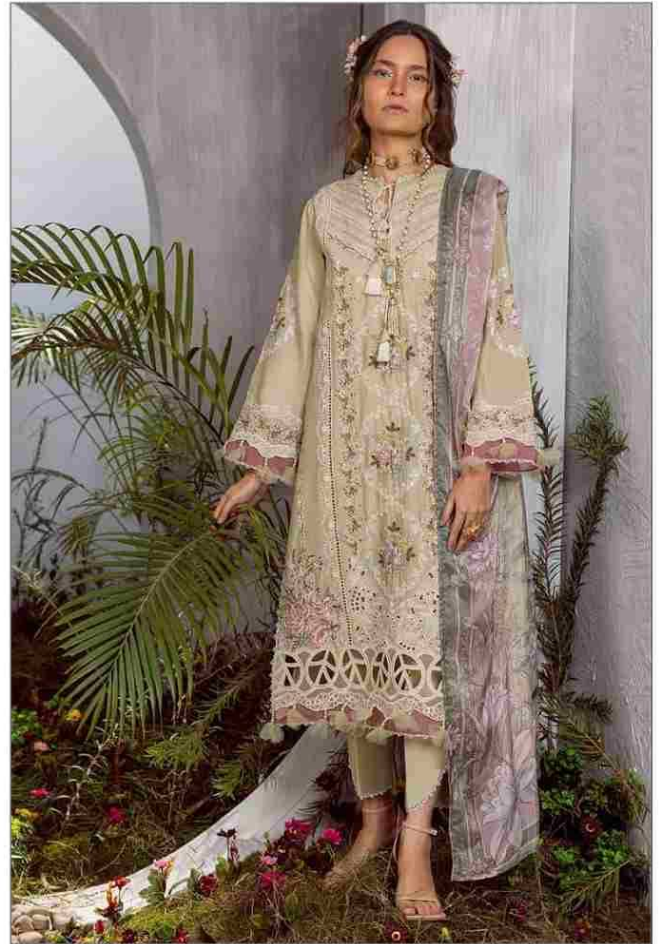

D.NO.258

Sana Shafinaz
VOL-1

TOP - Cotton With Embroidery

DUPATTA- Cotton/Shiffon With Digital Print

BOTTOM - Cotton

CARE INTRUCTIONS