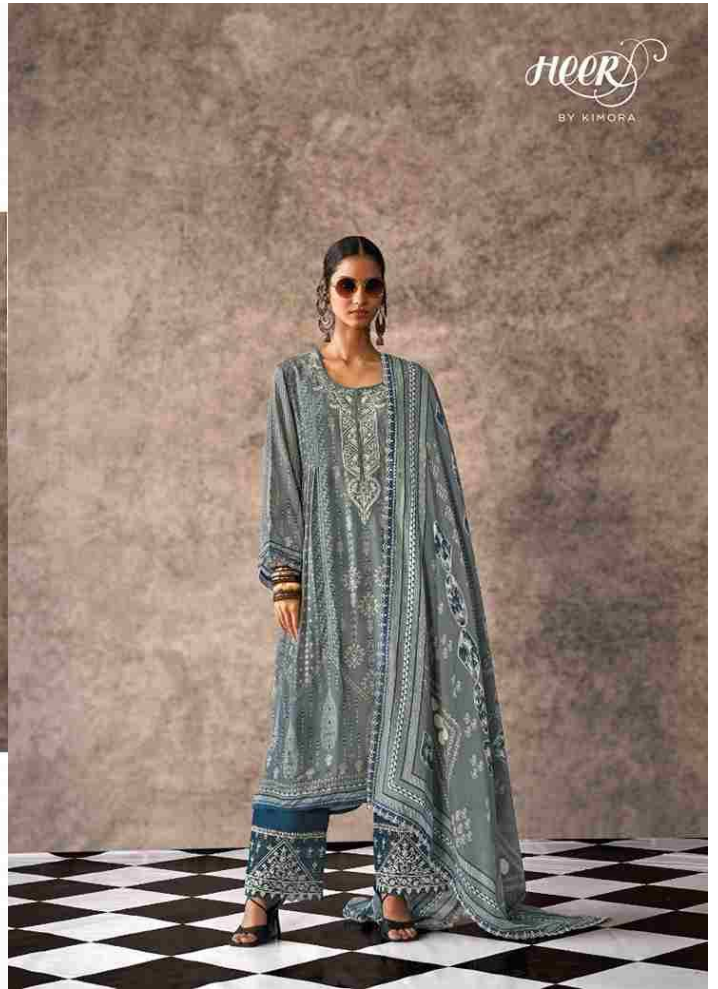

Heer

BY KIMORA

Mehbooba

"Where there is love there is life"

9381

9382

HEER

BY KIMORA

9383

9384

9385

HEER
BY KIMORA

9386

9381

9382

9383

TOP

PURE MUSLIN DIGITAL PRINT WITH DORI EMBROIDERY ON NECKLINE
ORGANZA SCALLOPED DORI EMBROIDERY ON SLEEVES

DUPATTA

PURE CHINNON WITH DIGITAL PRINT AND ORGANZA
SCALLOPED DORI EMBROIDERY BORDER

BOTTOM

PURE MUSLIN HEAVY WITH ORGANZA
SCALLOPED DORI EMBROIDERY