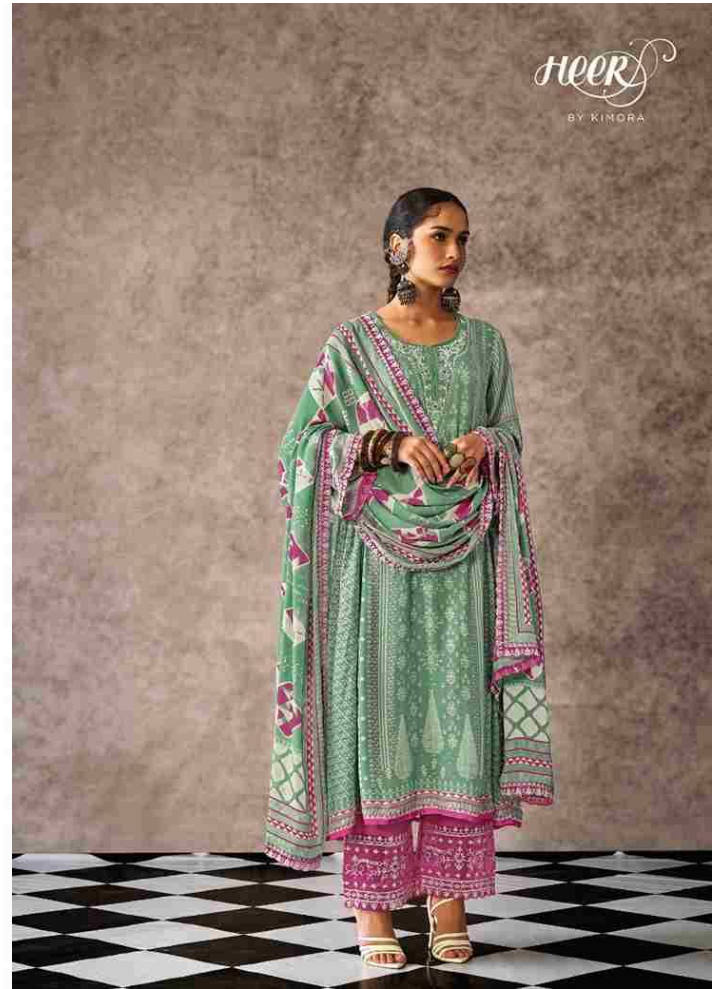

Heer

BY KIMORA

Mehbooba

"Where there is love there is life"

9381

9382

HEER

BY KIMORA

9383

9384

9385

HEER
BY KIMORA

9386

9381

9382

9383

TOP

PURE MUSLIN DIGITAL PRINT WITH DORI EMBROIDERY ON NECKLINE
ORGANZA SCALLOPED DORI EMBROIDERY ON SLEEVES

DUPATTA

PURE CHINNON WITH DIGITAL PRINT AND ORGANZA
SCALLOPED DORI EMBROIDERY BORDER

BOTTOM

PURE MUSLIN HEAVY WITH ORGANZA
SCALLOPED DORI EMBROIDERY