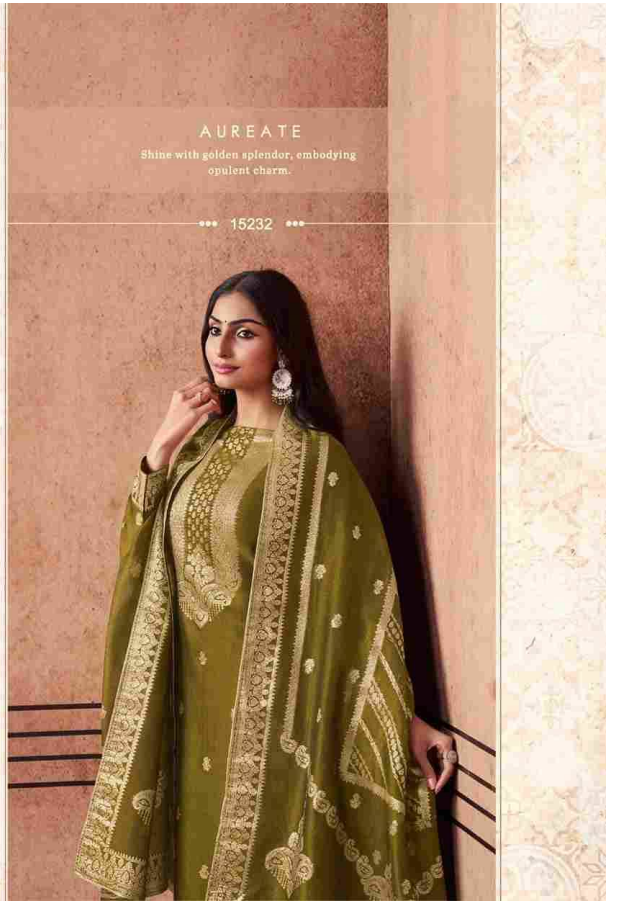

ZISA[®]

ESSENCE

ELYSIUM

Wear heavenly elegance, transcending the ordinary with divine style.

••• 15231 •••

LUMINARY

Shine as a beacon of style, illuminating every room you enter.

... 15233 ...

ZEPHYR

Glide through your day with breezy,
effortless style.

••• 15234 •••

VERDIGRIS

Adorn yourself in the patina of timeless elegance and sophisticated charm.

••• 15235 •••

*** 15231 ***

*** 15232 ***