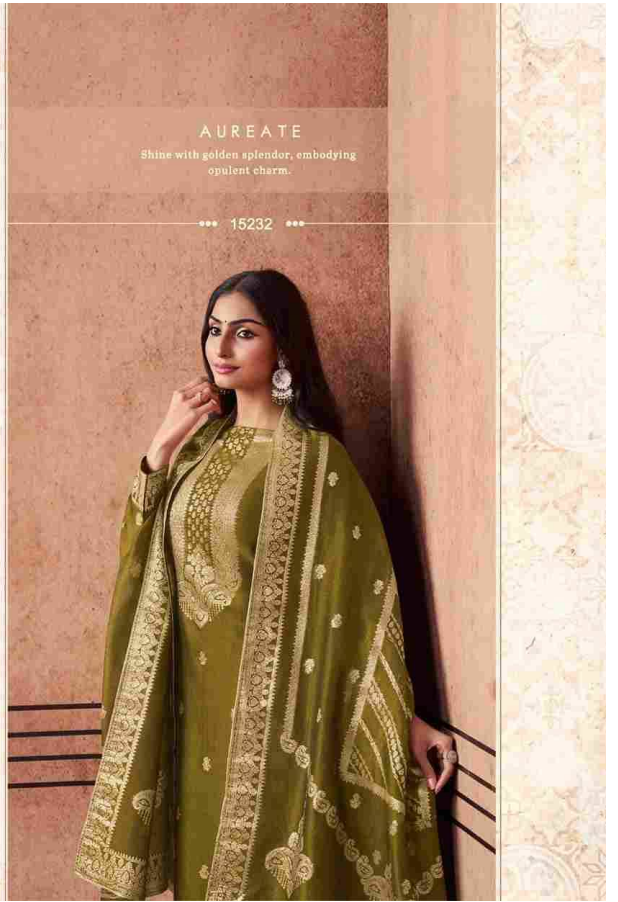

ZISA[®]

ESSENCE

ELYSIUM
Wear heavenly elegance, transcending the ordinary with divine style.

*** 15231 ***

LUMINARY

Shine as a beacon of style, illuminating every room you enter.

... 15233 ...

ZEPHYR

Glide through your day with breezy,
effortless style.

••• 15234 •••

VERDIGRIS

Adorn yourself in the patina of timeless
elegance and sophisticated charm.

••• 15235 •••

*** 15231 ***

*** 15232 ***

*** 15233 ***