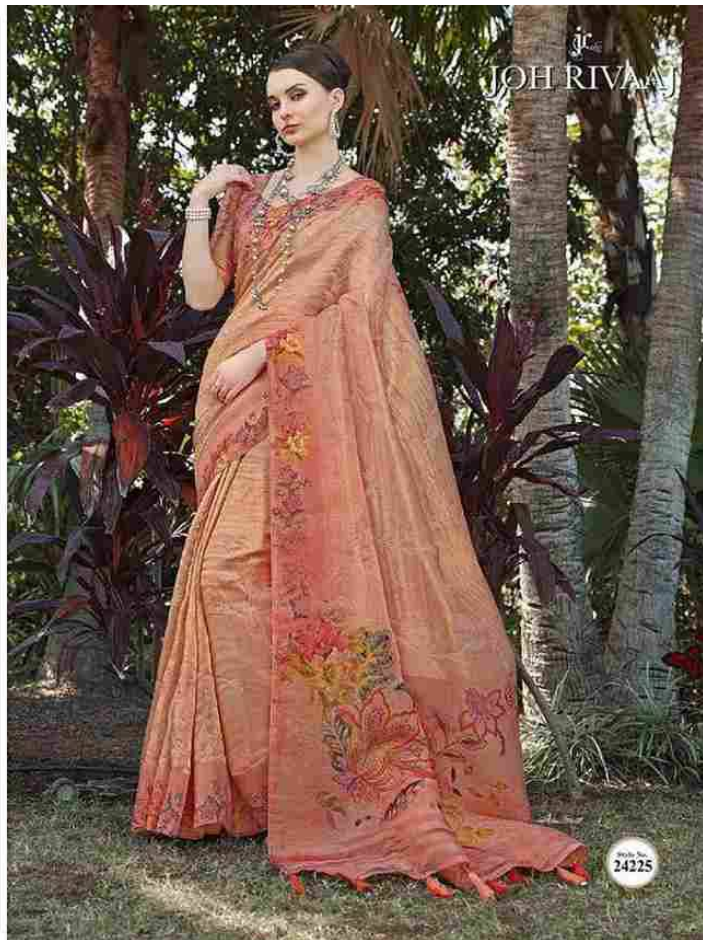

T H E A R R I V A L
INFINITY COUTURE
MY EXPRESSION . MY PRIDE