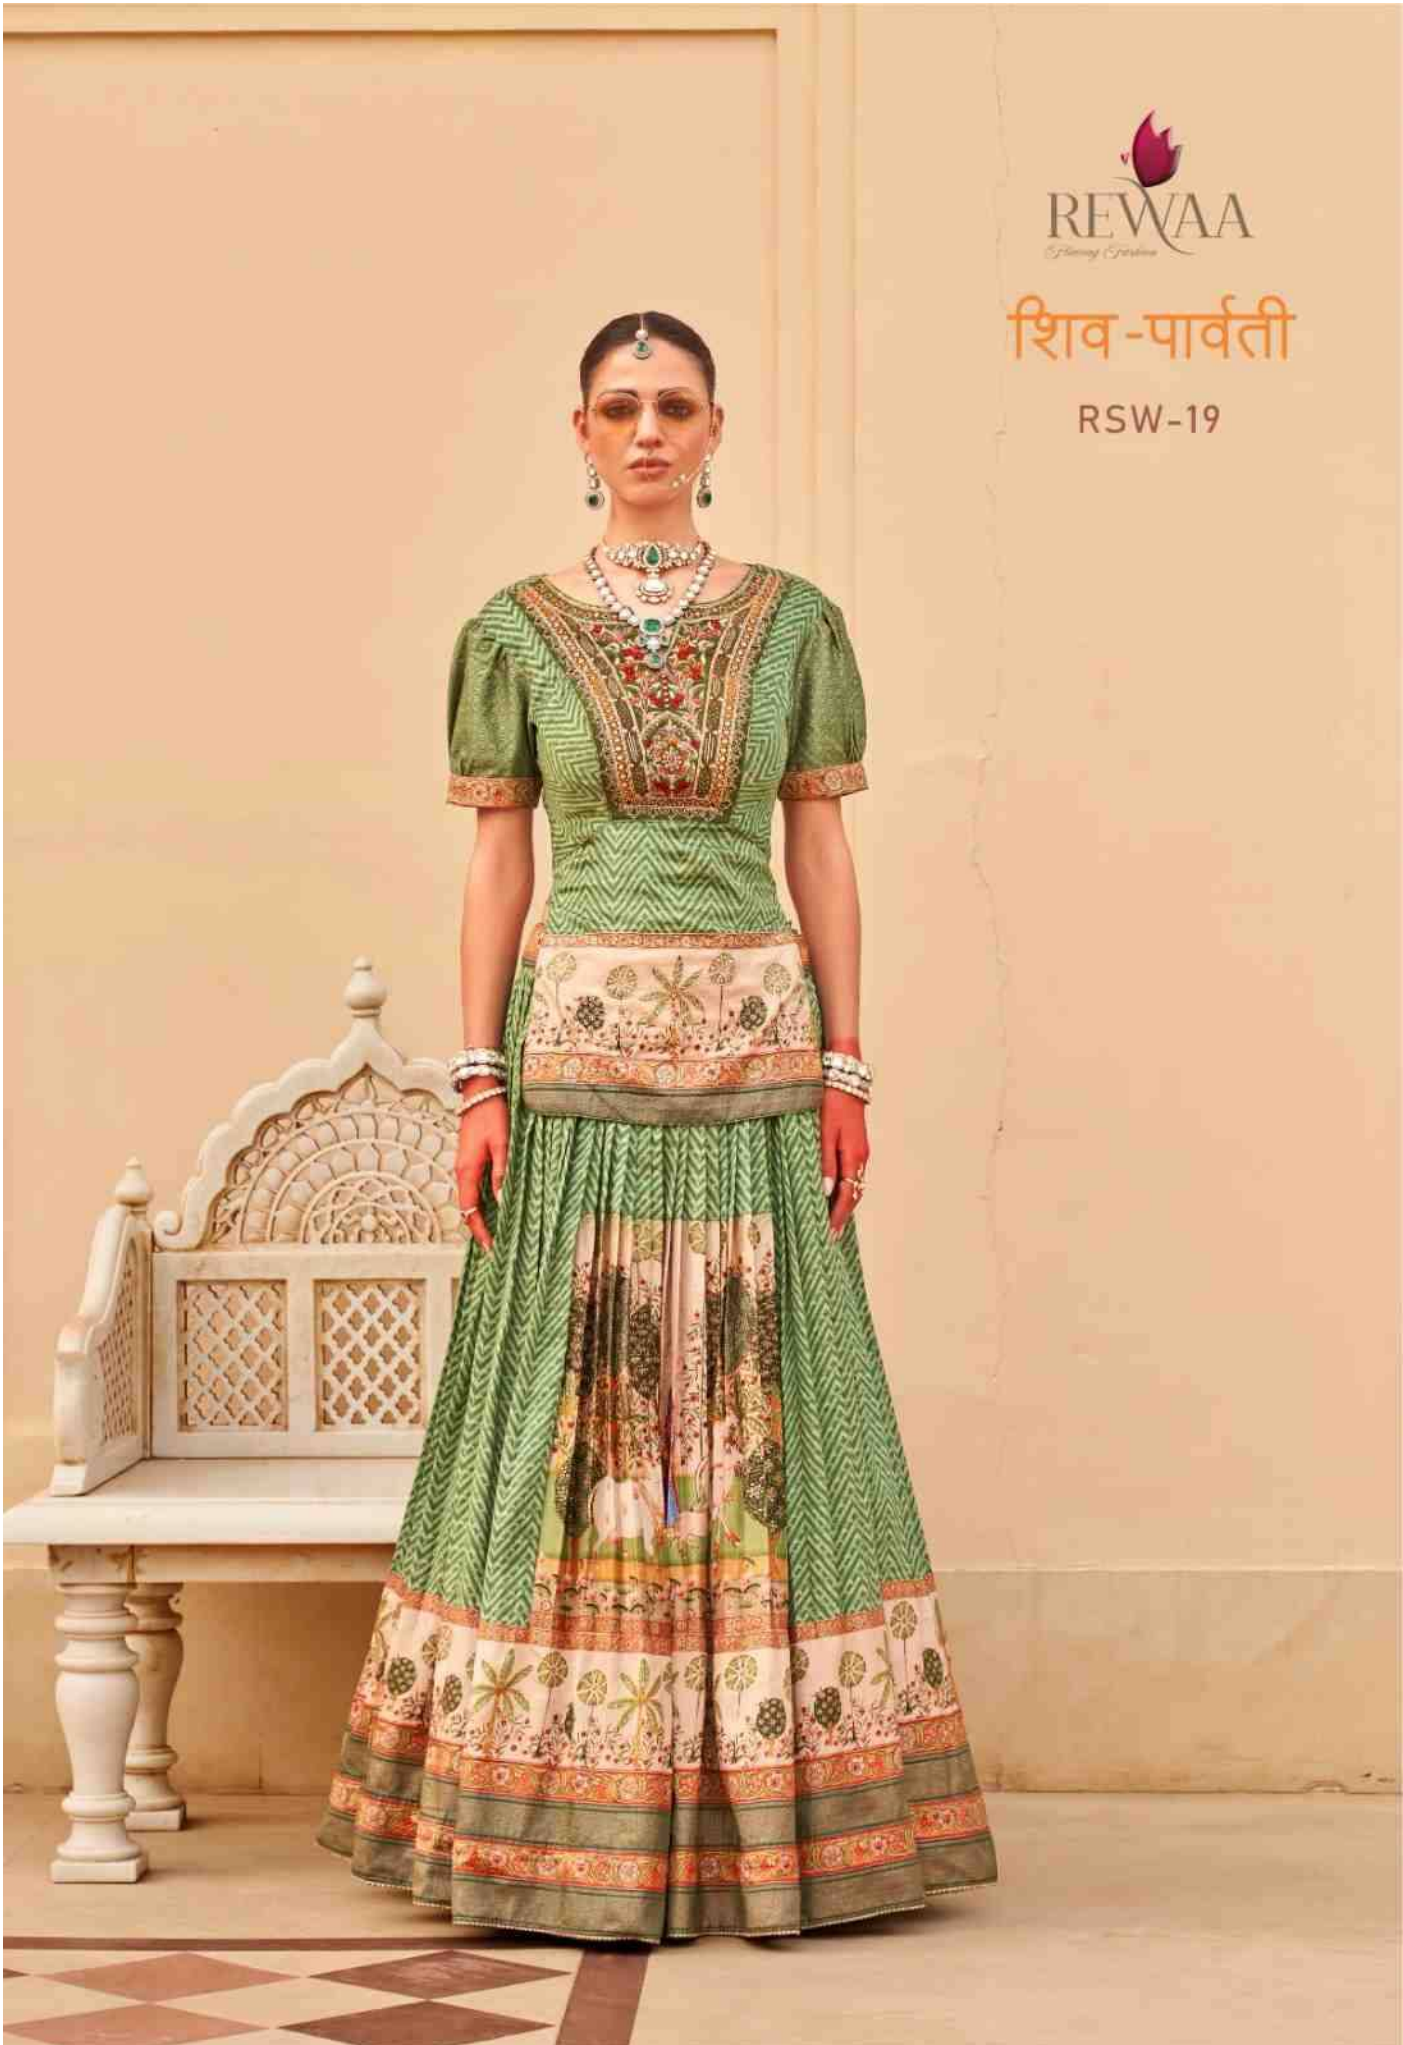

शिव-पार्वती

THE
COUPLE COLLECTION

REWAA
Flourish Fashion

शिव-पार्वती

RSW-19

REWAA
Efficiency & Fashion

शिव-पार्वती

RSM-19

RSM-22

RSW-22

REWAA-SHIV-PARVATI

Category	D.No	Fabric	Type	Size
LADIES WEAR	RSW-19	P.V SILK WITH FOIL PRINT	LEHENGA WITH TOP(NO DUPATTA)	38 AND 42
MENS WEAR	RSM-19	P.V SILK WITH FOIL PRINT	LONG ANARKALI SHERWANI WITH PENT	38/40/42
LADIES WEAR	RSW-20	LK WITH FOIL PRINT & FAUX GEORGETTE DUF	BLOUSE,LEHENGA,SHRUG&DUPATTA	38 AND 42
MENS WEAR	RSM-20	P.V SILK WITH FOIL PRINT	SHERWANI WITH PANT	38/40/42
MENS WEAR	RSM-21	P.V SILK WITH FOIL PRINT	LONG ANARKALI SHERWANI WITH PENT	38/40/42
LADIES WEAR	RSW-21	LK WITH FOIL PRINT & FAUX GEORGETTE DUF	LEHENGA,BLOUSE & DUPATTA	38 AND 42
MENS WEAR	RSM-22	P.V SILK WITH FOIL PRINT	SHERWANI WITH CHURIDAR PENT	38/40/42
LADIES WEAR	RSW-22	LK WITH FOIL PRINT & FAUX GEORGETTE DUF	LEHENGA,BLOUSE & DUPATTA	38 AND 42
NOTE : 12% GST ON ABOVE RATE				