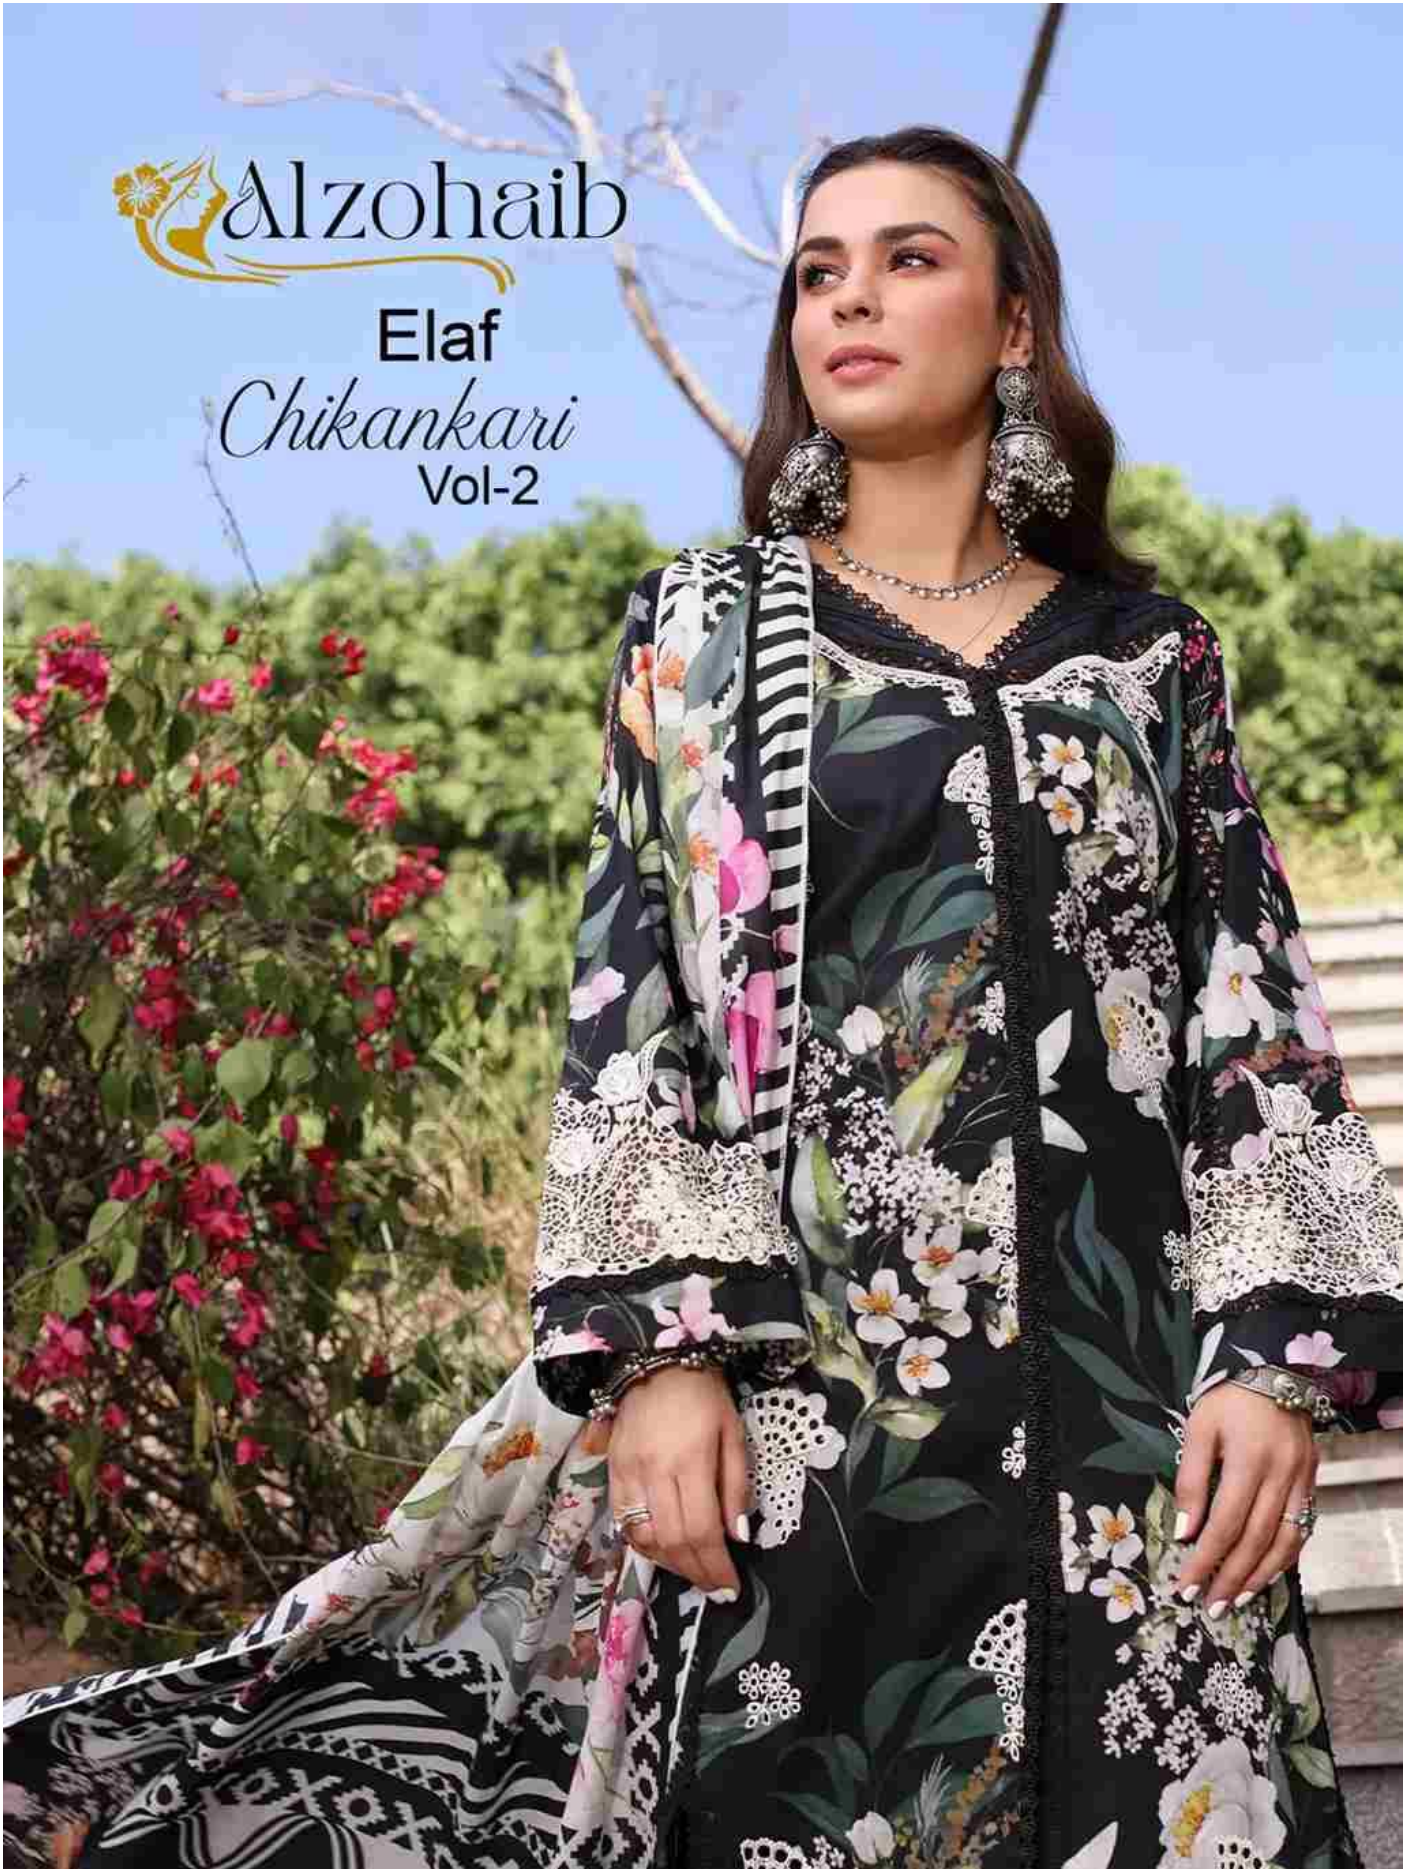

 Alzohaib

Elaf
Chikankari
Vol-2

AZ.1020-A

Alzohaib

AZ.1020-B

Alzohaib
Elaf
100% Cotton
Lace & Floral
Printed
Sleeveless
Knee Length
Dress

AZ.1020-A

AZ.10220-B