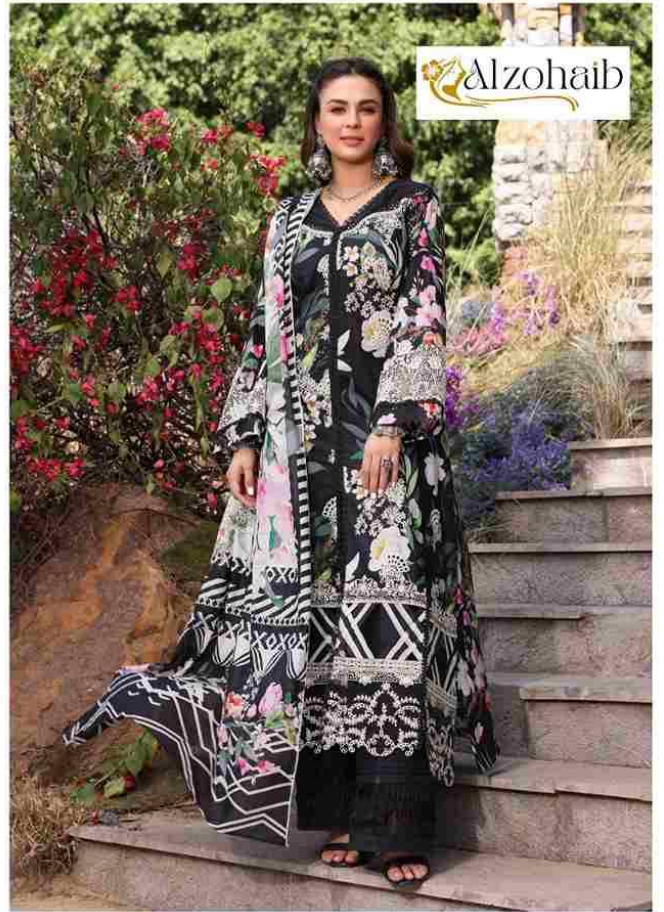

 Alzohaib

Elaf
Chikankari
Vol-2

AZ.1020-A

Alzohaib

AZ.1020-B

Alzohaib
Elaf
100% Cotton
Lace & Floral
Printed
Sleeveless
Knee Length
Dress

AZ.1020-A

AZ.10220-B