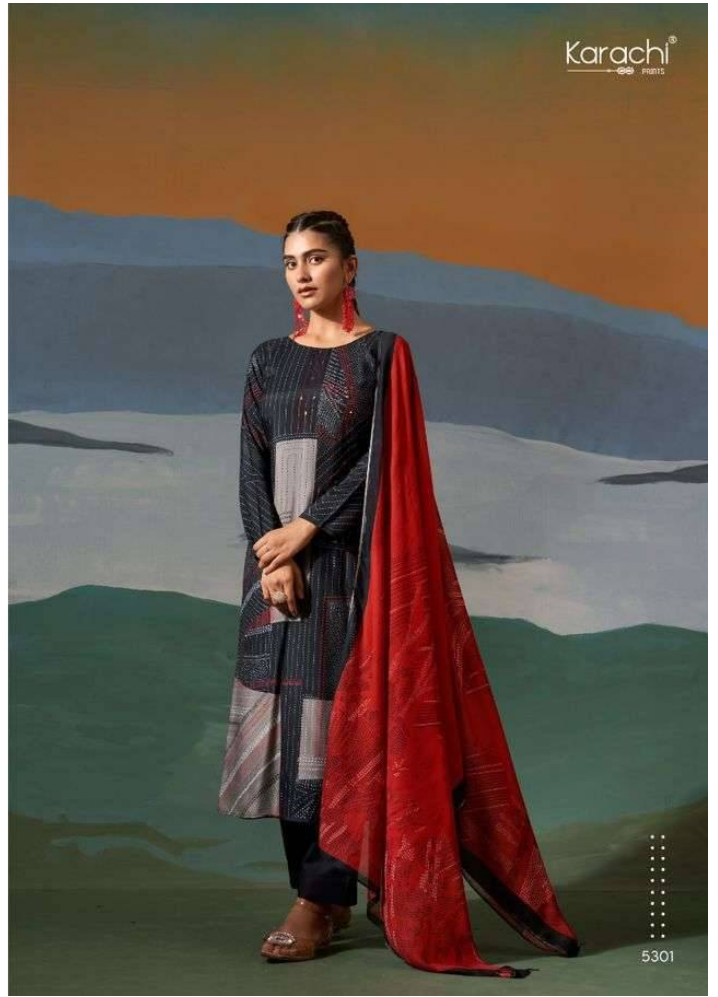

Karachi[®]
PRINTS

झूला (jhula)

Karachi®
PRINTS

Karachi®

5303

Karachi®
— 65 — PAKISTAN

5304

5301

5302

5303

5304

Karachi®
PRINTS

झुला (jhula)

{D. NO 5301}

FABRIC DETAILS

~TOP~

PURE VISCOSE MUSLIN DIGITALLY PRINTED
WITH ELEGANT HANDWORK

~BOTTOM~

HEAVY MUSLIN DYED

~DUPATTA~

PURE MUSLIN
DIGITALLY PRINTED

~RATE~

1250/- EACH