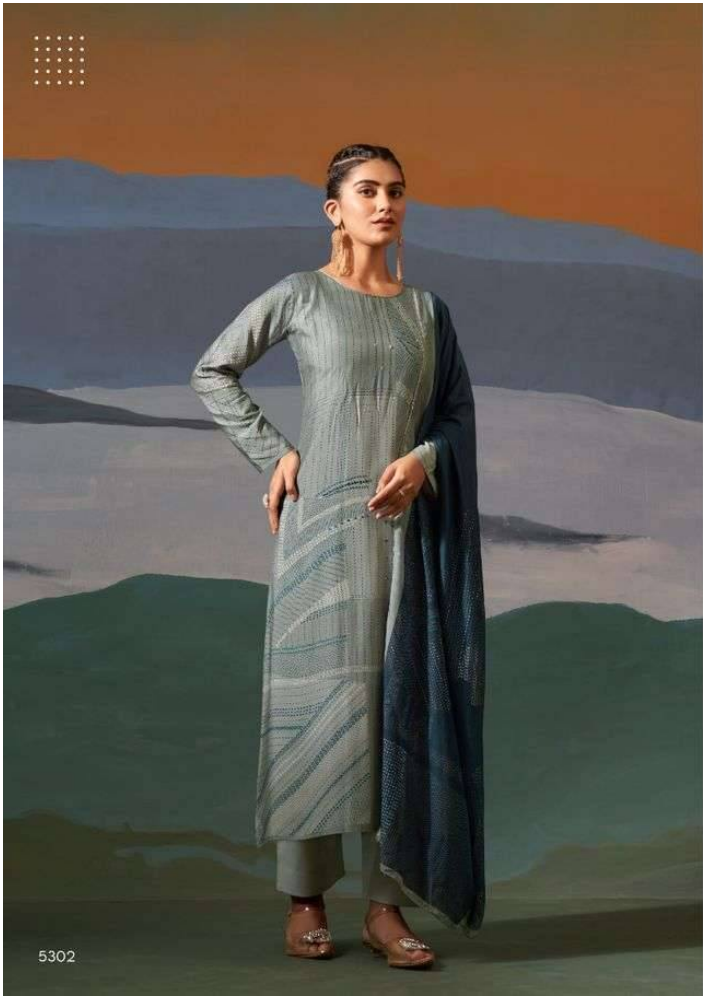

Karachi[®]
PRINTS

झूला (jhula)

Karachi®
PRINTS

Karachi®

5303

Karachi®
— 65 — PAKISTAN

5304

5301

5302

5303

5304

Karachi®
PRINTS

झुला (jhula)

{D. NO 5301}

FABRIC DETAILS

~TOP~

PURE VISCOSE MUSLIN DIGITALLY PRINTED
WITH ELEGANT HANDWORK

~BOTTOM~

HEAVY MUSLIN DYED

~DUPATTA~

PURE MUSLIN
DIGITALLY PRINTED

~RATE~

1250/- EACH