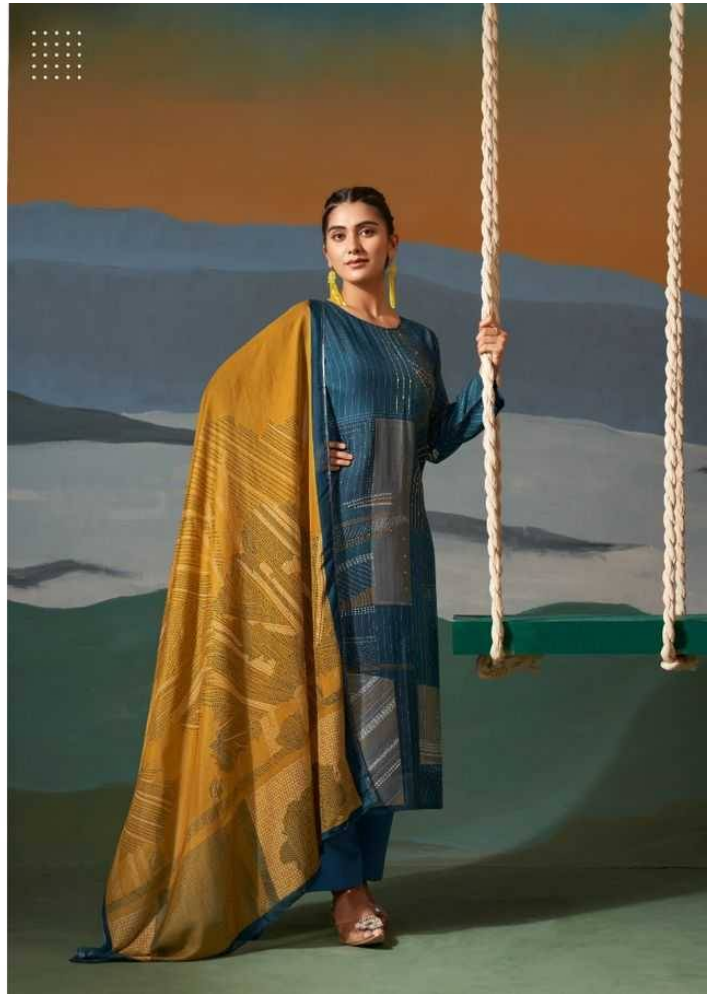

Karachi[®]
PRINTS

झूला (jhula)

Karachi®
PRINTS

Karachi®

5303

Karachi®
— 65 — PAKISTAN

5304

5301

5302

5303

5304

Karachi®
PRINTS

झुला (jhula)

{D. NO 5301}

FABRIC DETAILS

~TOP~

PURE VISCOSE MUSLIN DIGITALLY PRINTED
WITH ELEGANT HANDWORK

~BOTTOM~

HEAVY MUSLIN DYED

~DUPATTA~

PURE MUSLIN
DIGITALLY PRINTED

~RATE~

1250/- EACH