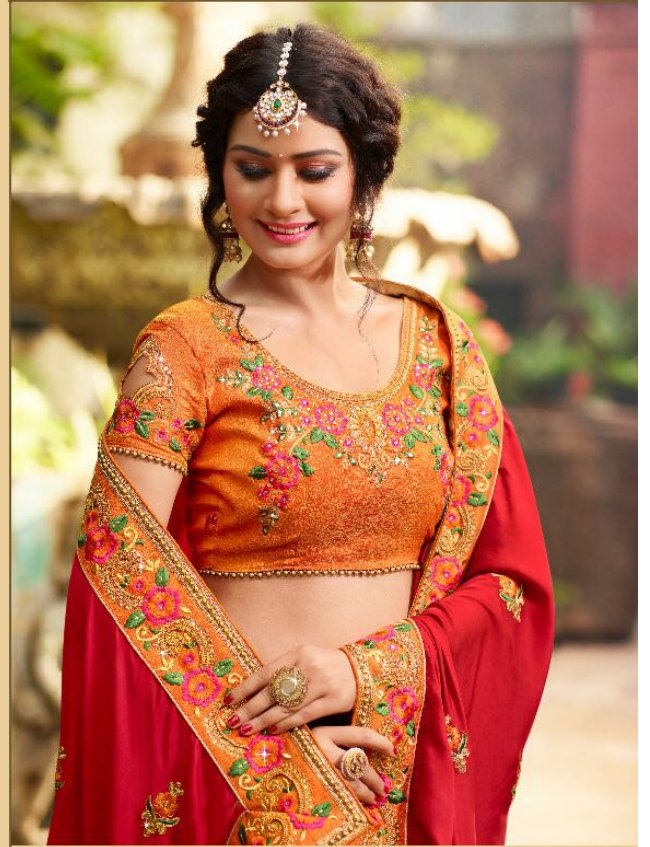

THERE IS BEAUTY IN ALL THINGS, YOU JUST NEED TO LOOK CLOSE ENOUGH