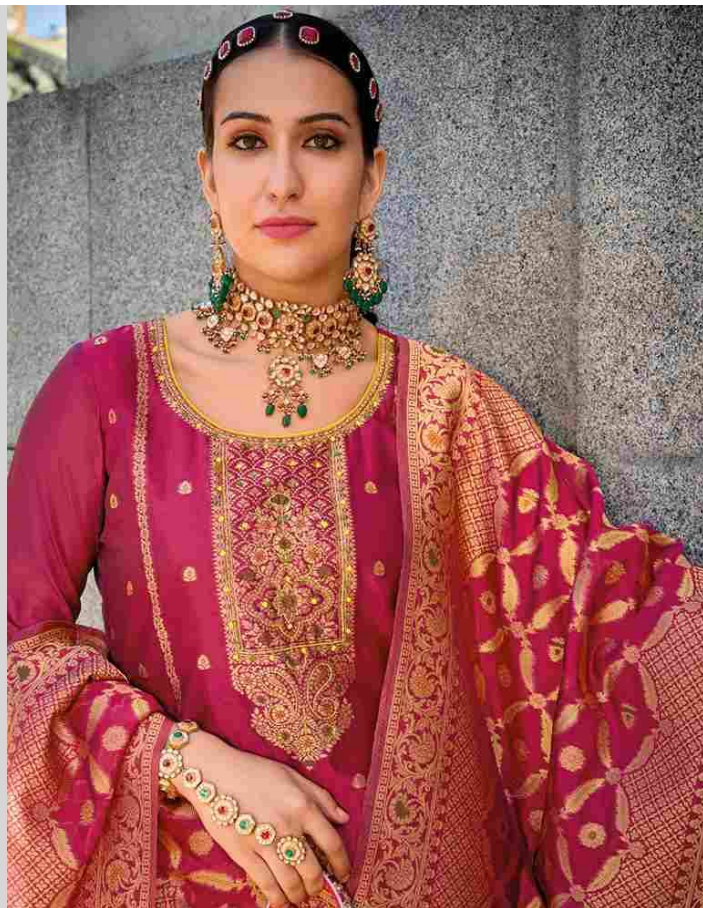

LILY & LALI

PRODUCT OF INDIA

21101