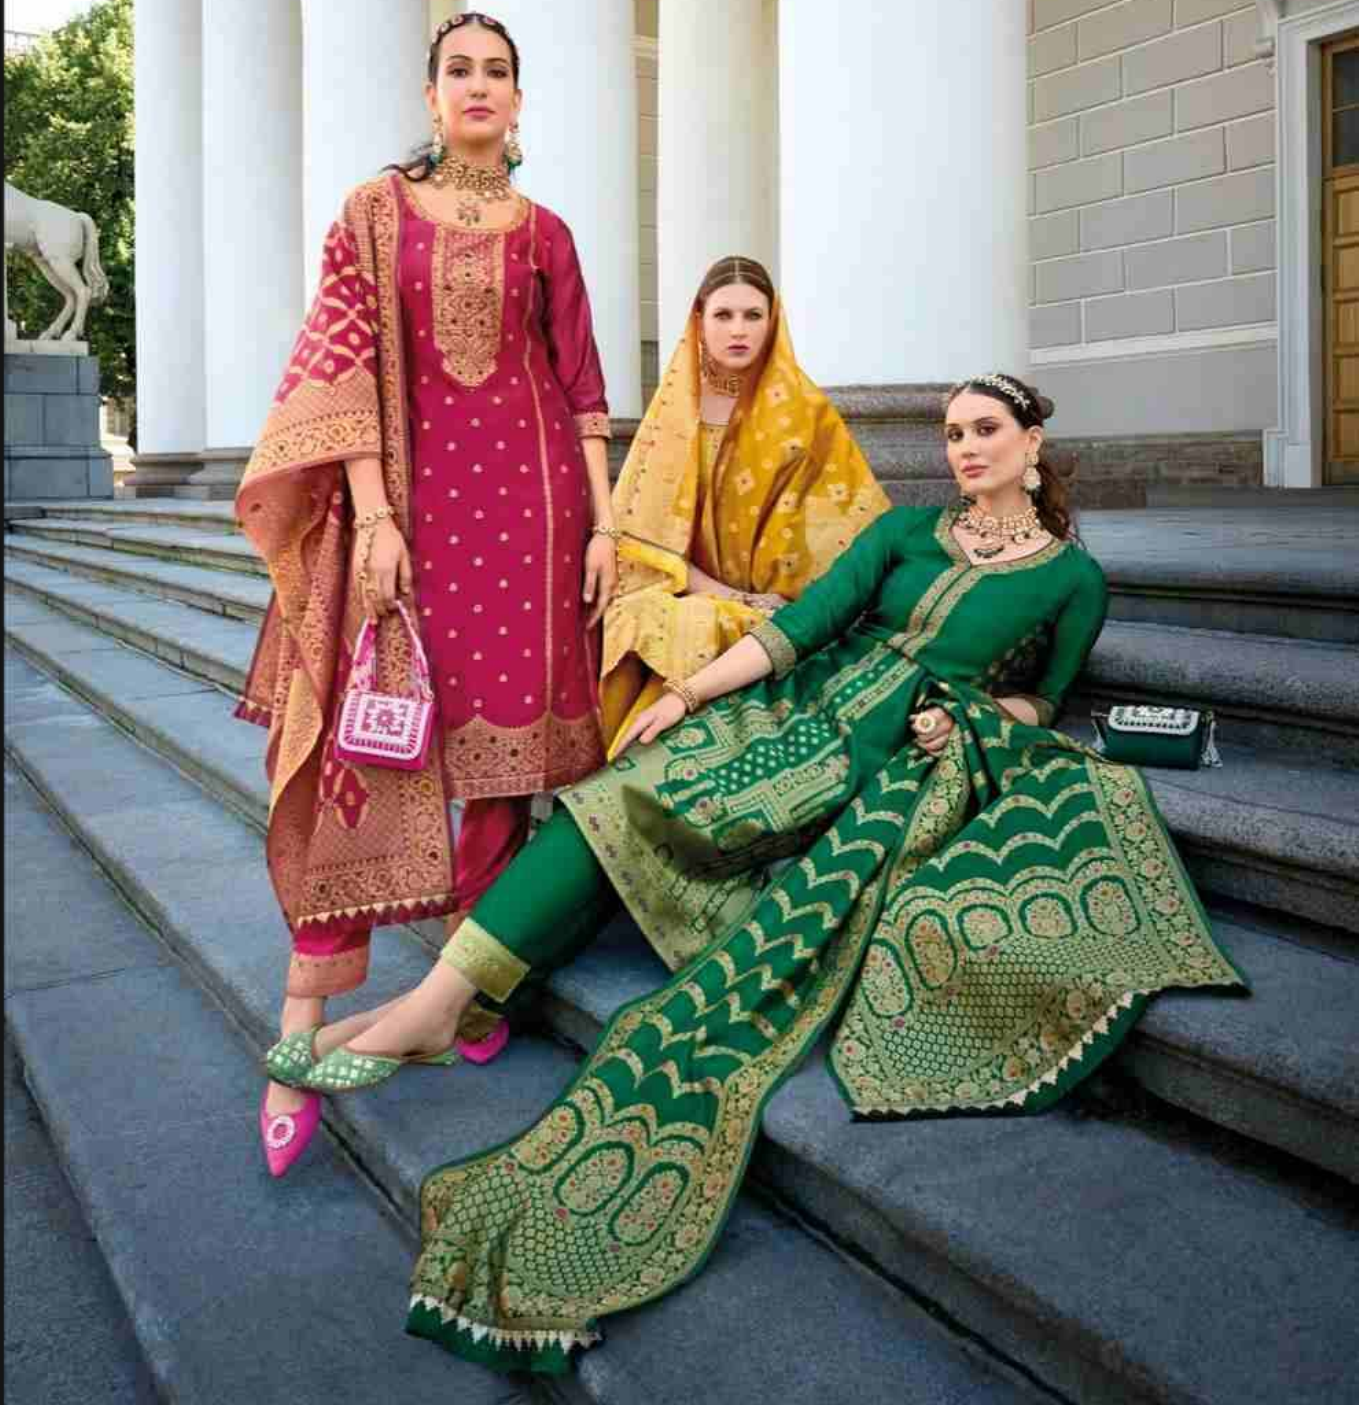

# Silkyness

VOL - 02

LILY & LALI

PRODUCT OF INDIA

21101

THE BEST THINGS IN LIFE ARE FREE. THE SECOND BEST ARE VERY EXPENSIVE.

21102  
YOU CAN WEAR BLACK AT ANY TIME, YOU CAN WEAR IT AT ANY AGE. YOU MAY WEAR IT FOR ALMOST ANY OCCASION!

# Silkyness

VOL-02

21101

21102

21103

21104

21105

21106

### **FABRICS DETAILS**

**: TOP :**

**JACQUARD TOP WITH HANDWORK AND INNER**

**: BOTTOM :**

**PURE VISCOSE FABRICS WITH JACQUARD LACE AND POCKET**

**: DUPATTA :**

**JACQUARD DUPTTA WITH FANCY LACE**

**: SIZE :**