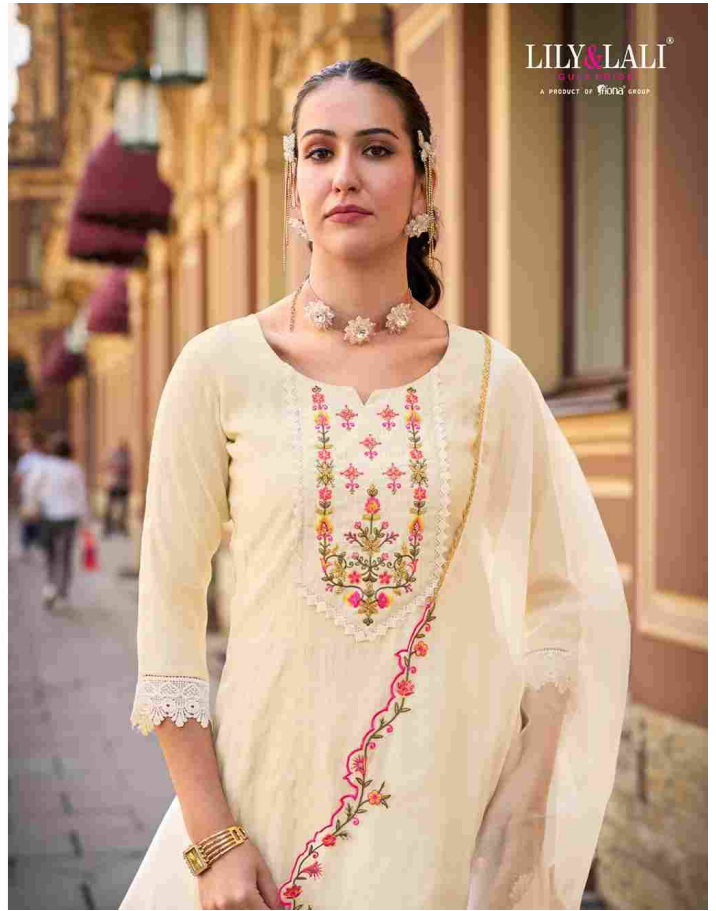

My favorite emails are the ones telling me that my order has been shipped

LILY & LALI
A PRODUCT OF SIFCO'S GROUP