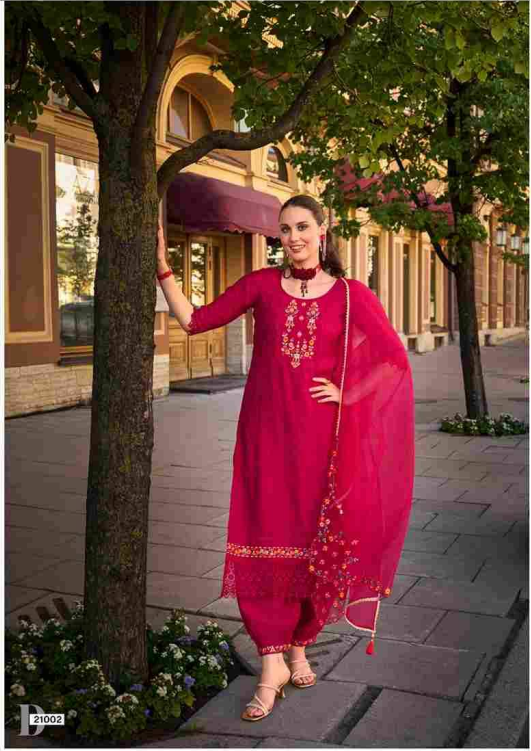

LILY & LALI<sup>®</sup>

GULS PRIDE

A PRODUCT OF FIONA GROUP

  
**Mehwish**  
Simply Elegant

21001

LILY & LALI  
A PRODUCT OF 'FRANZ' GROUP

*My favorite emails are the ones telling me that my order has been shipped*