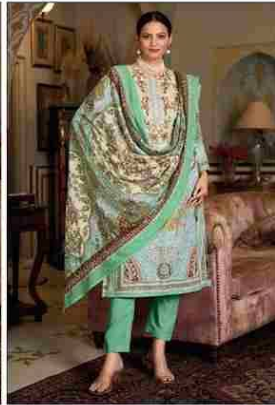

Gujarish

Embroidered Lawn Dupatta Vol-14

Shree
FABS

1402

1401

1402

1403

1404

1405

1406

Gujarish

Embroidered Lawn Dupatta Vol-14