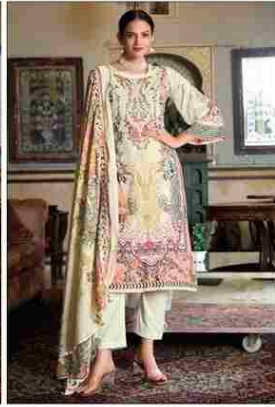

Gujarish

Embroidered Lawn Dupatta Vol-14

Shree
FABS

1402

1401

1402

1403

1404