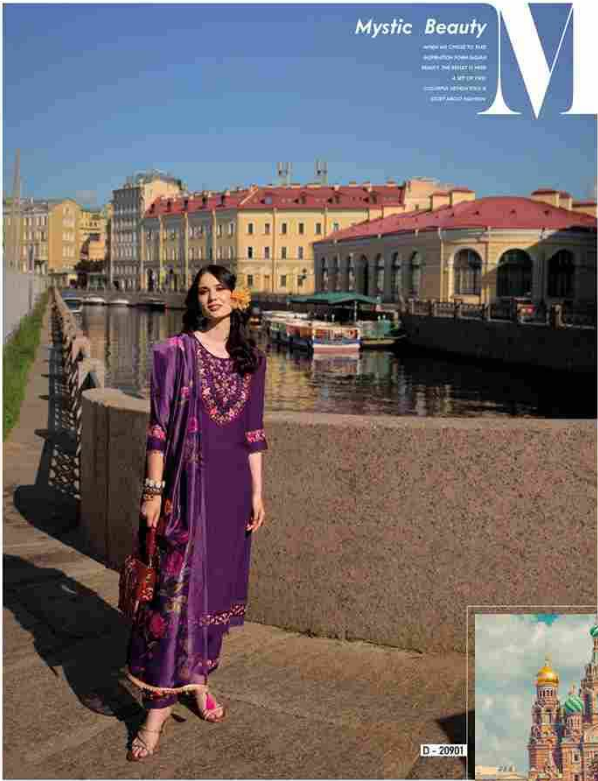

LILY & LALI[®]
GULS PRIDE
A PRODUCT OF *fiona* GROUP

Srivalli

D - 20904

Timeless

classical style, elegant and refined, it is a timeless choice for those who appreciate the beauty of traditional fashion.

LILA LALI
PRODUCTION GROUP

Fresh Look

100% COTTON
100% COTTON
100% COTTON

D - 20904

LILY & LALI
A PRODUCT OF PAKISTAN

D - 20901

D - 20902

D - 20903

D - 20904