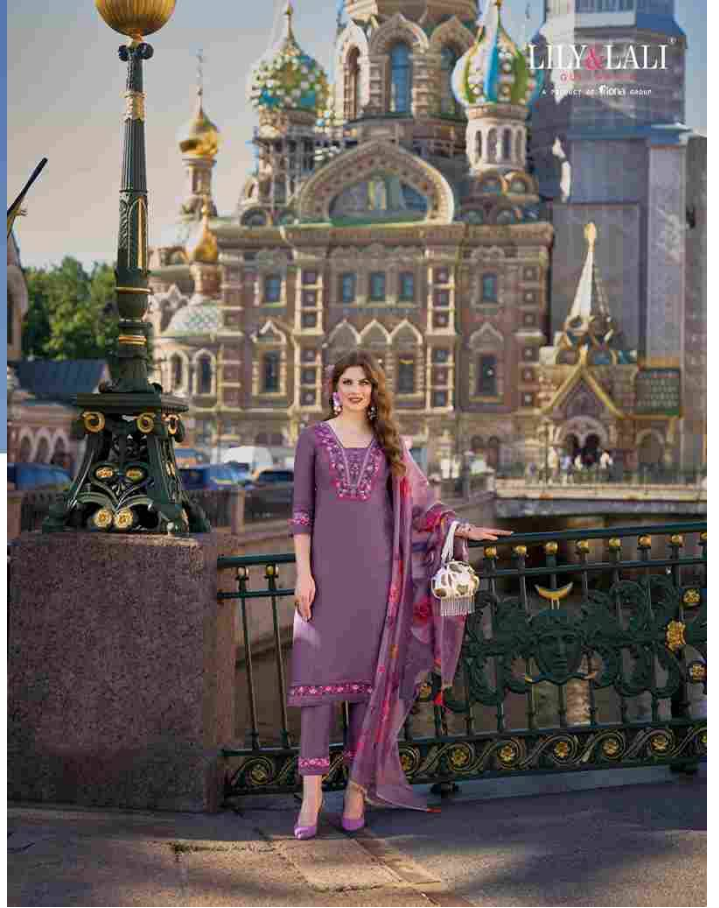

LILY & LALI
A PRODUCT OF PAKISTAN