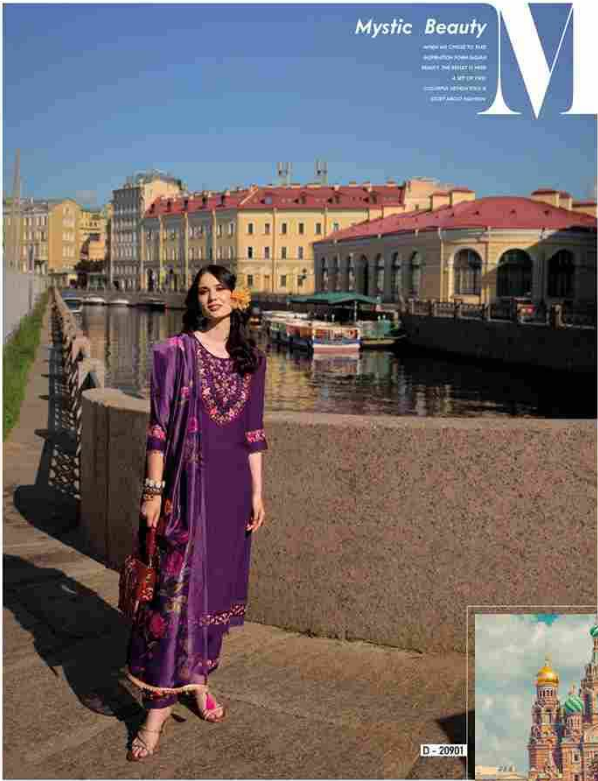

LILY & LALI[®]
GULS PRIDE
A PRODUCT OF *friona* GROUP

Srivalli

D - 20904

Timeless

classical style, elegant and refined, it is a timeless choice for the sophisticated woman who values quality and style.

LILA LALI
PRODUCTION GROUP

Fresh Look

100% COTTON
100% POLYESTER
100% COTTON
100% POLYESTER

D - 20904

LILY & LALI
A PRODUCT OF PAKISTAN

D - 20901

D - 20902

D - 20903

D - 20904