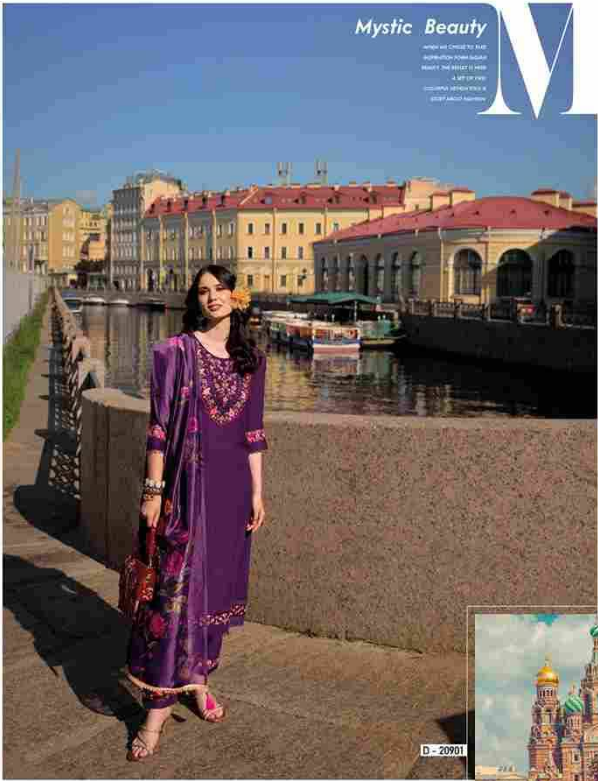

LILY & LALI®
GULS PRIDE
A PRODUCT OF **friona** GROUP

Srivalli

D - 20904

Timeless

classical style, elegant and modern, it is a timeless classic. It is a timeless classic, it is a timeless classic. It is a timeless classic, it is a timeless classic. It is a timeless classic, it is a timeless classic.