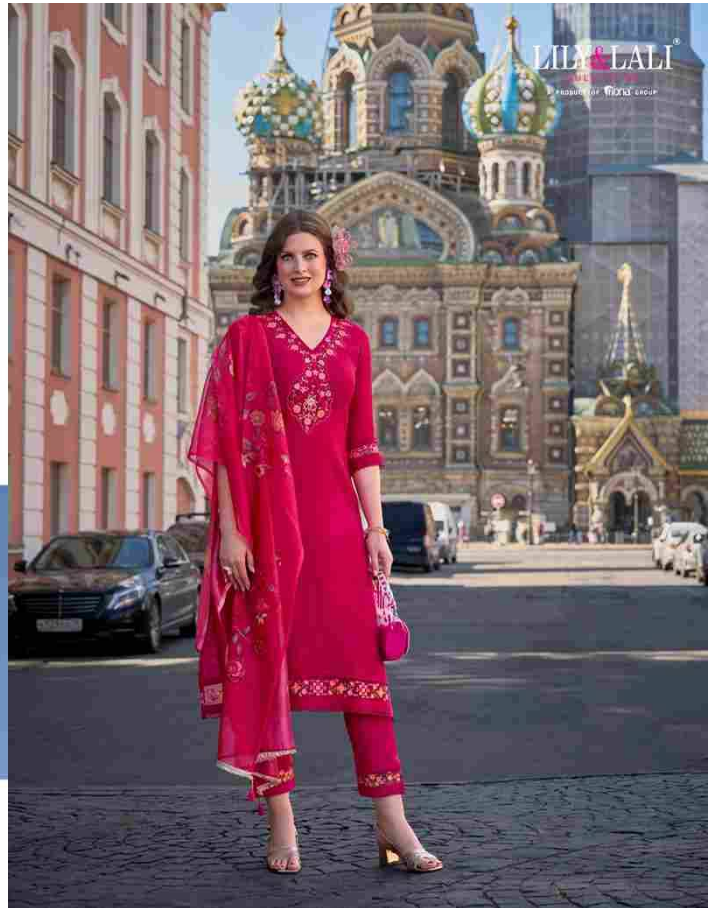

LILA LALI
PRODUCTION GROUP