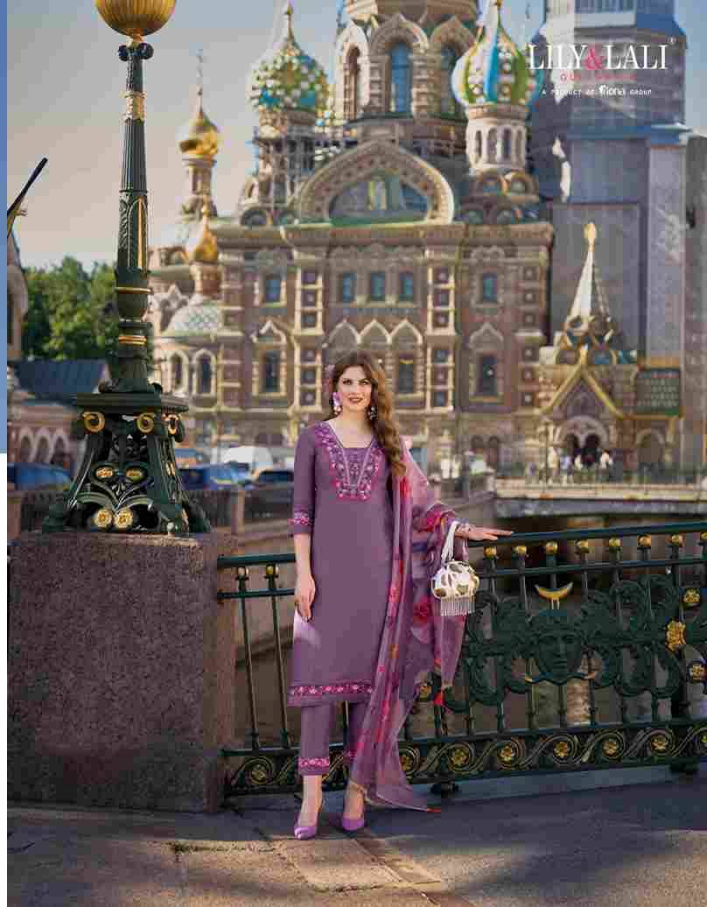

LILY & LALI[®]
GULS PRIDE
A PRODUCT OF *fiona* GROUP

Srivalli

D - 20904

Timeless

classical style, elegant and refined, it is a timeless choice for those who appreciate the beauty of traditional fashion.

LILA LALI
PRODUCTION GROUP

Fresh Look

100% COTTON
100% COTTON
100% COTTON

D - 20904

LILY & LALI
A PRODUCT OF PAKISTAN

D - 20901

D - 20902

D - 20903

D - 20904