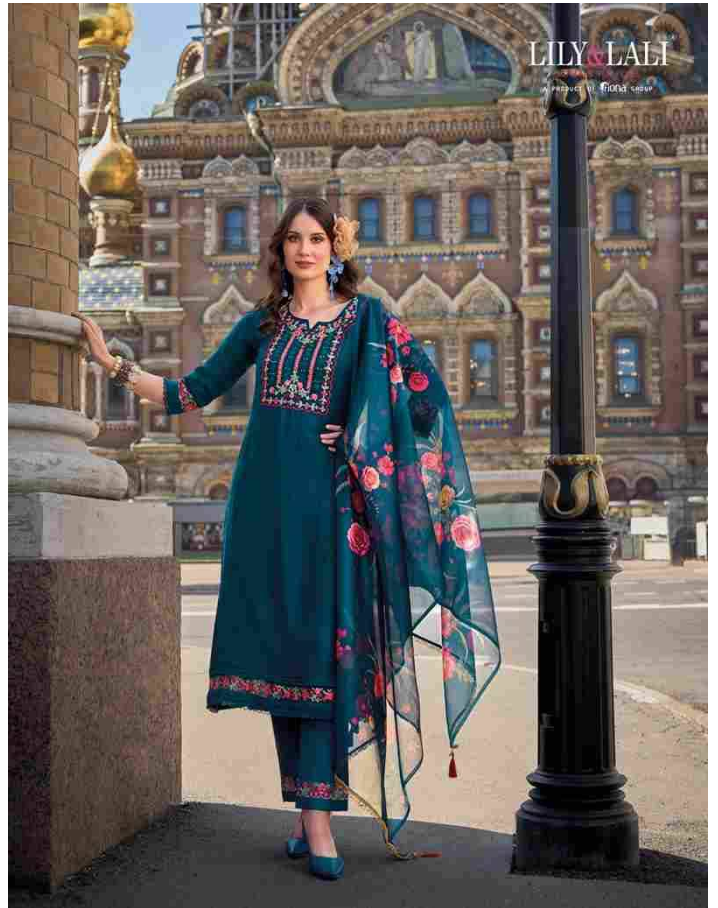

LILY & LALI®
GULS PRIDE
A PRODUCT OF **friona** GROUP

Srivalli

D - 20904

Timeless

classical style, elegant and modern, it is a timeless classic. It is a timeless classic, it is a timeless classic. It is a timeless classic, it is a timeless classic. It is a timeless classic, it is a timeless classic.

LILA LALI
PRODUCTION GROUP

Fresh Look

100% COTTON
100% COTTON
100% COTTON

D - 20904

LILY & LALI
A PRODUCT OF PAKISTAN

D - 20901

D - 20902

D - 20903