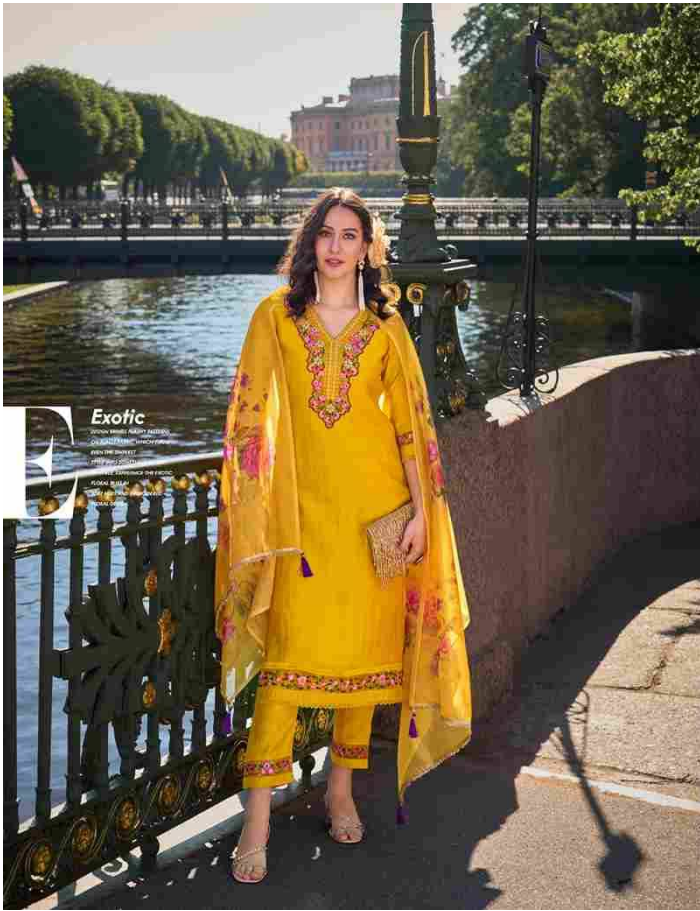

LILY & LALI®
GULS PRIDE
A PRODUCT OF **friona** GROUP

Srivalli

D - 20904

Timeless

classical style, elegant and modern, it is a timeless classic. It is a timeless classic, it is a timeless classic. It is a timeless classic, it is a timeless classic. It is a timeless classic, it is a timeless classic.

LILA LALI
PRODUCTION GROUP

Fresh Look

100% COTTON
100% COTTON
100% COTTON

D - 20904

LILY & LALI
A PRODUCT OF PAKISTAN

D - 20901

D - 20902

D - 20903