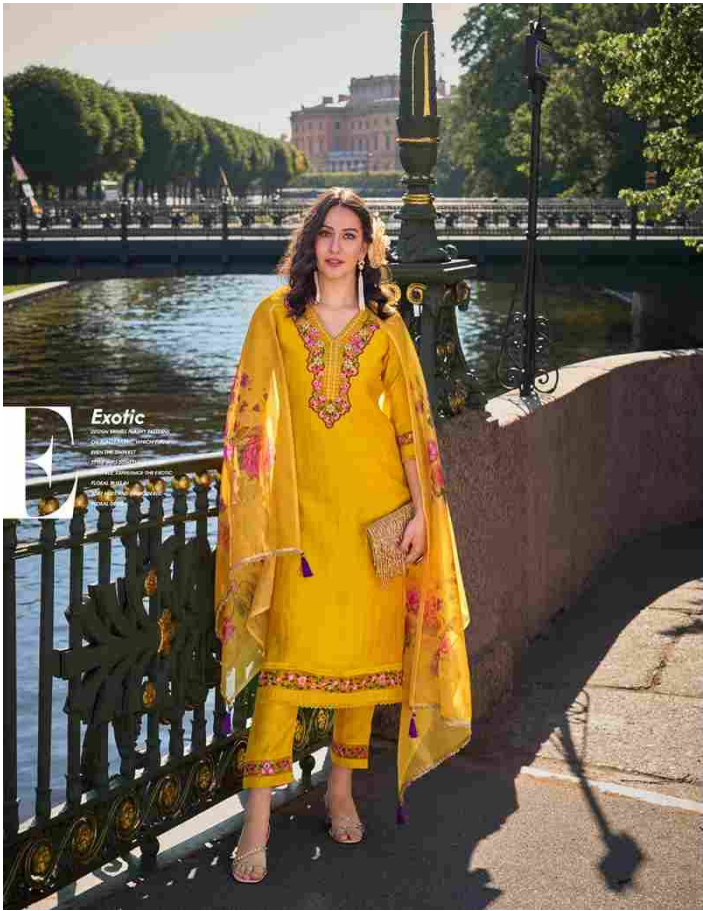

LILY & LALI[®]
GULS PRIDE
A PRODUCT OF *fiona* GROUP

Srivalli

D - 20904

Timeless

classical style, elegant and refined, it is a timeless choice for the sophisticated woman who values quality and style.

LILA LALI
PRODUCTION GROUP

Fresh Look

100% COTTON
100% COTTON
100% COTTON

D - 20904

LILY & LALI
A PRODUCT OF PAKISTAN

D - 20901

D - 20902

D - 20903

D - 20904