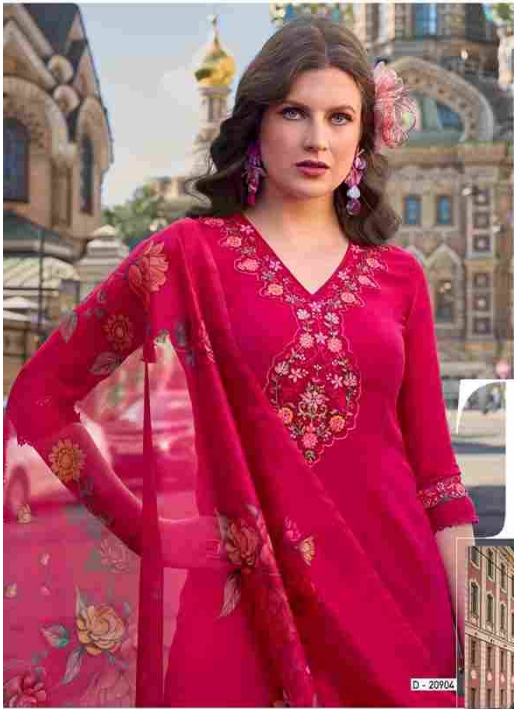

D - 20904

Timeless