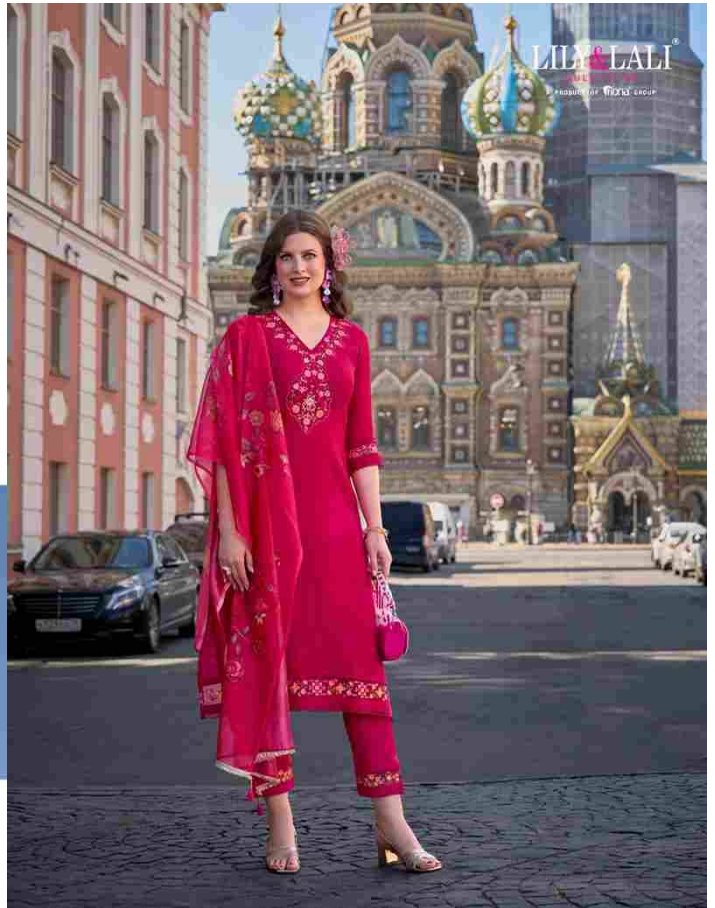

LILA LALI
PRODUCTION GROUP