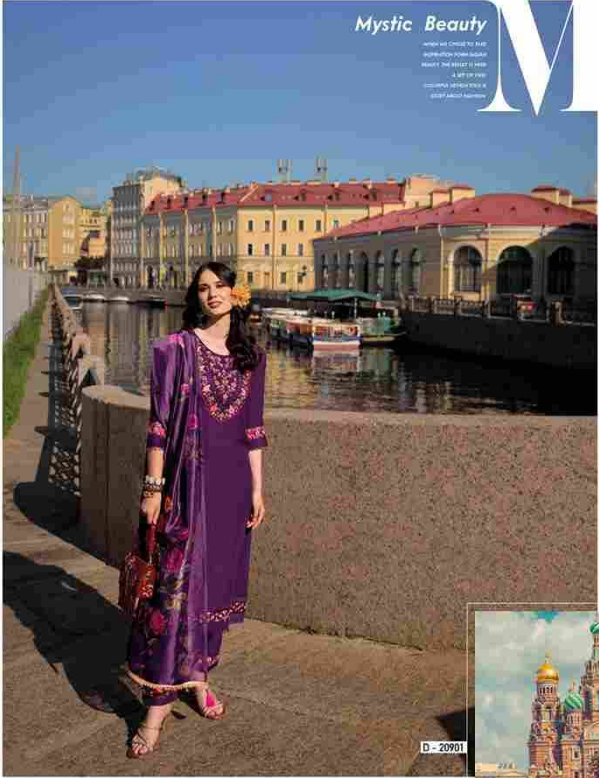

LILY & LALI[®]
GULS PRIDE
A PRODUCT OF *fiona* GROUP

Srivalli

D - 20904

Timeless

classical style, elegant and refined, it is a timeless choice for the sophisticated woman who values quality and style.

LILA LALI
PRODUCTION GROUP

Fresh Look

100% COTTON
100% COTTON
100% COTTON

D - 20904

LILY & LALI
A PRODUCT OF PAKISTAN

D - 20901

D - 20902

D - 20903

D - 20904