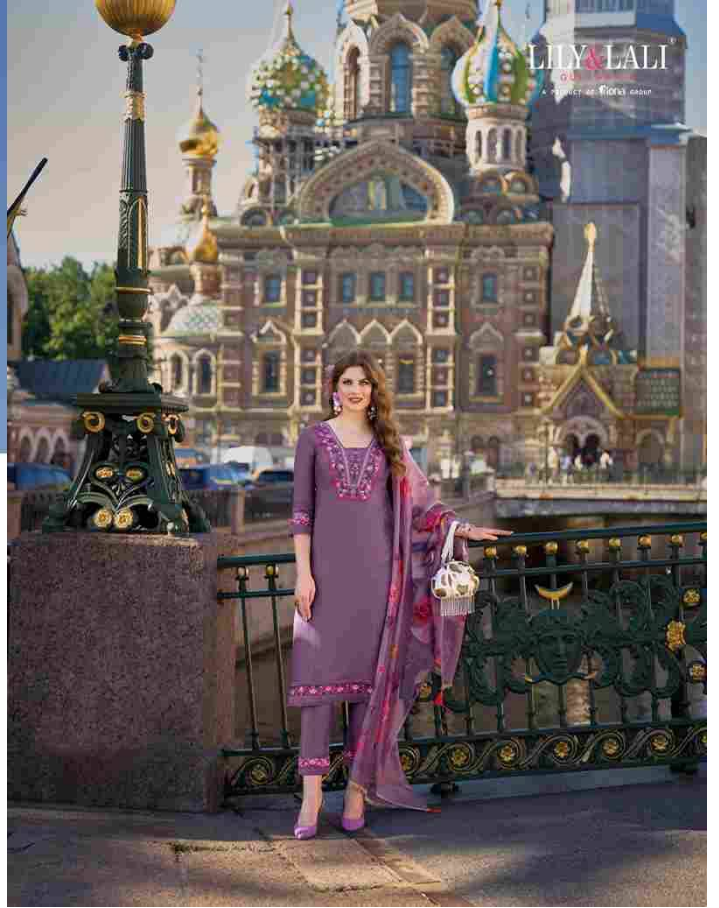

LILA LALI
PRODUCTION GROUP

Fresh Look

100% COTTON
100% COTTON
100% COTTON

D - 20904

LILY & LALI
A PRODUCT OF PAKISTAN

D - 20901

D - 20902

D - 20903