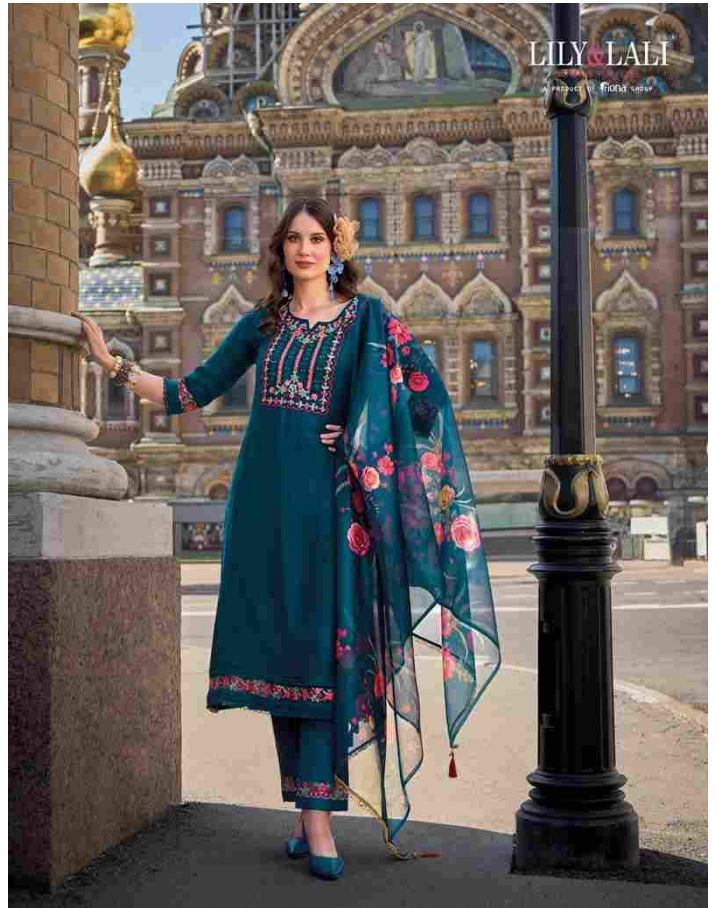

LILY & LALI[®]
GULS PRIDE
A PRODUCT OF *fiona* GROUP

Srivalli

D - 20904

Timeless

classical style, elegant and refined, it is a timeless choice for those who appreciate the beauty of traditional fashion.

LILA LALI
PRODUCTION GROUP

Fresh Look

100% COTTON
100% COTTON
100% COTTON

D - 20904

LILY & LALI
A PRODUCT OF PAKISTAN

D - 20901

D - 20902

D - 20903

D - 20904