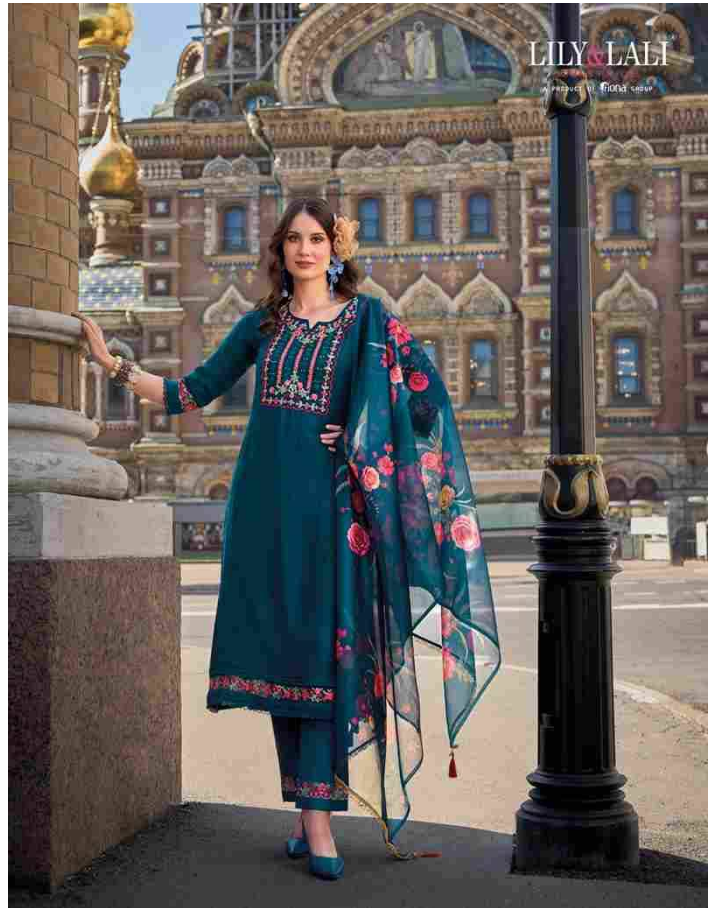

LILY & LALI[®]
GULS PRIDE
A PRODUCT OF *friona* GROUP

Srivalli

D - 20904

Timeless

classical style, elegant and refined, it is a timeless choice for the sophisticated woman who values quality and style.

LILA LALI
PRODUCTION GROUP

Fresh Look

100% COTTON
100% POLYESTER
100% COTTON
100% POLYESTER

D - 20904

LILY & LALI
A PRODUCT OF PAKISTAN

D - 20901

D - 20902

D - 20903

D - 20904