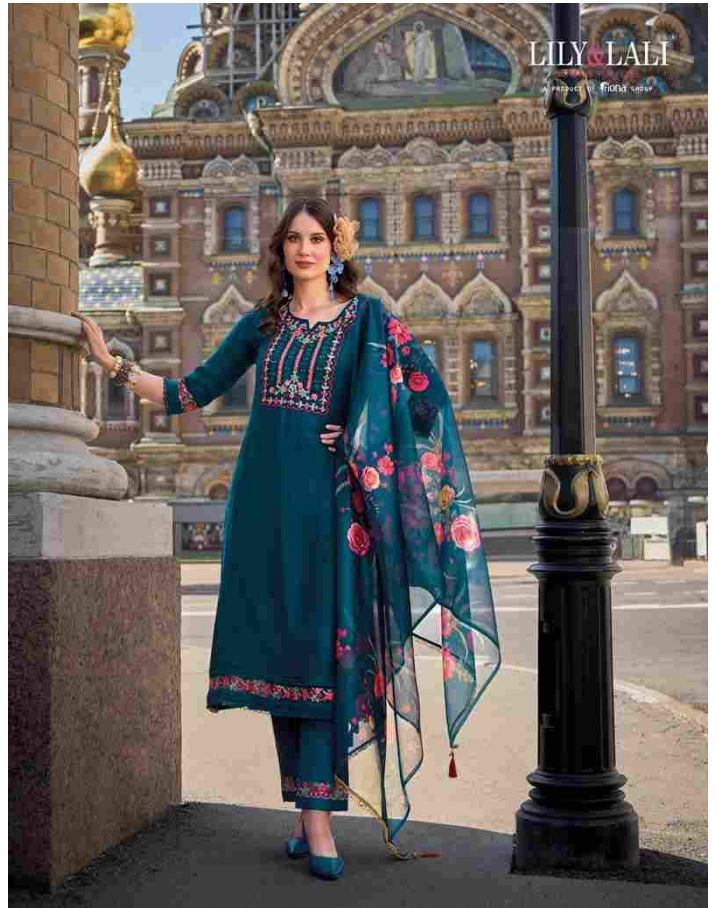

LILY & LALI[®]
GULS PRIDE
A PRODUCT OF *fiona* GROUP

Srivalli

D - 20904

Timeless

classical style, elegant and refined, it is a timeless choice for the sophisticated woman who values quality and style.

LILA LALI
PRODUCTION GROUP

Fresh Look

100% COTTON
100% COTTON
100% COTTON

D - 20904

LILY & LALI
A PRODUCT OF PAKISTAN

D - 20901

D - 20902

D - 20903

D - 20904