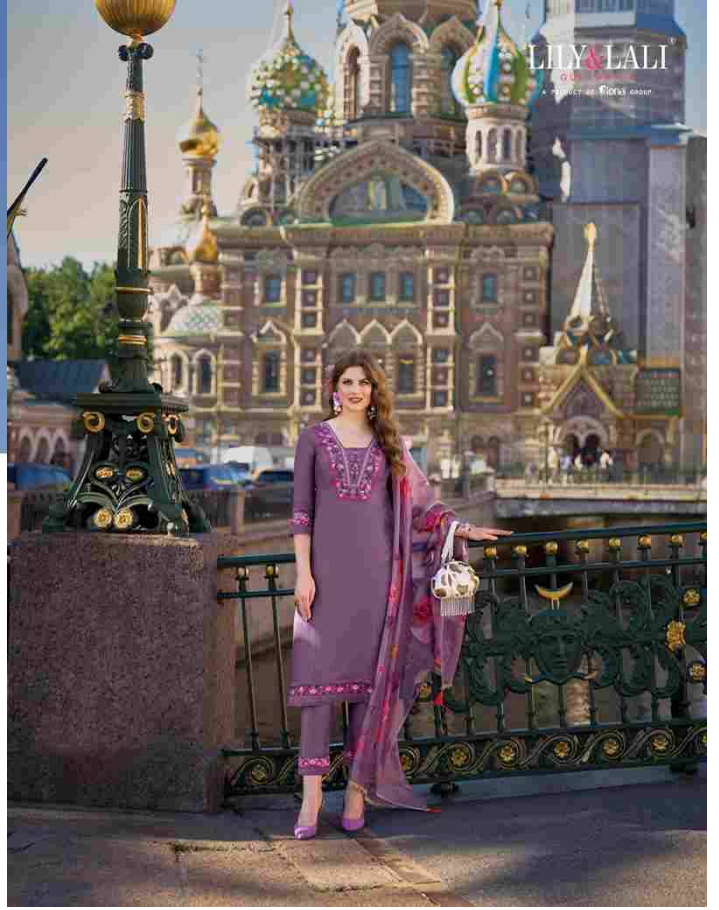

LILY & LALI[®]
GULS PRIDE
A PRODUCT OF *fiona* GROUP

Srivalli

D - 20904

Timeless

classical style, elegant and refined, it is a timeless choice for the sophisticated woman who values quality and style.

LILA LALI
PRODUCTION GROUP

Fresh Look

100% COTTON
100% COTTON
100% COTTON

D - 20904

LILY & LALI
A PRODUCT OF PAKISTAN

D - 20901

D - 20902

D - 20903

D - 20904