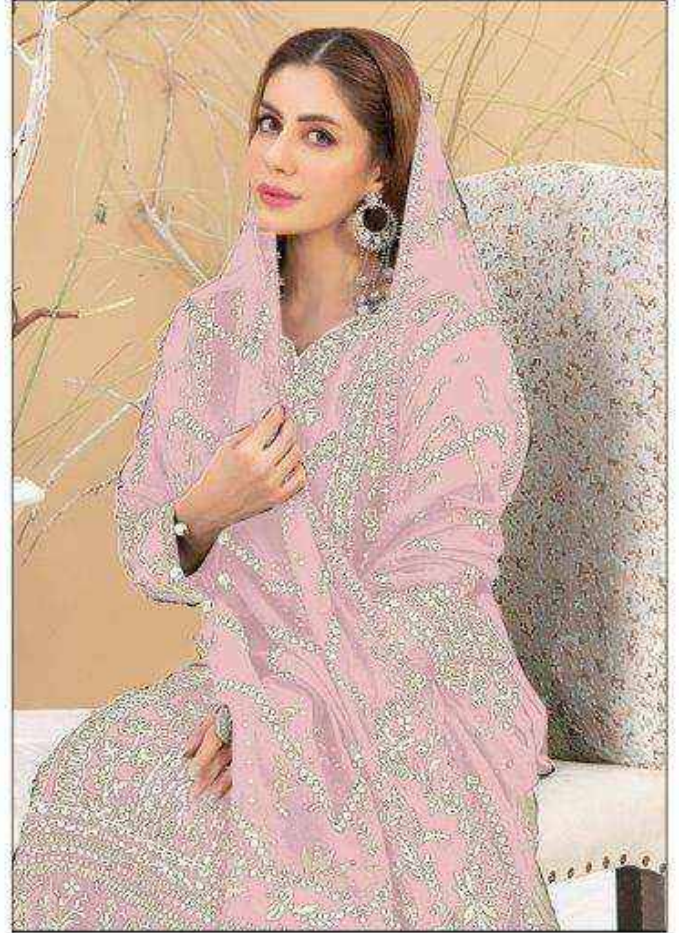

Serene
Pakistani Suits
A BRAND BY MEGHA EXPORT
S - 271 F

TOP - ORGANZA HEAVY EMBROIDEREY WORK
BOTTOM-INNER - DULL SANTUN
DUPATTA -ORGANZA HEAVY EMBROIDEREY WORK

Serene
Pakistani Suits
A BRAND BY MEGHA EXPORT
S - 271 E

TOP - ORGANZA HEAVY EMBROIDEREY WORK
BOTTOM-INNER - DULL SANTUN
DUPATTA -ORGANZA HEAVY EMBROIDEREY WORK

Serene
Pakistani Suits
A BRAND BY MEGHA EXPORT
S - 271 F

TOP - ORGANZA HEAVY EMBROIDEREY WORK
BOTTOM-INNER - DULL SANTUN
DUPATTA -ORGANZA HEAVY EMBROIDEREY WORK

Serene
Pakistani Suits
A BRAND BY MEGHA EXPORT
S - 271 G

TOP - ORGANZA HEAVY EMBROIDEREY WORK
BOTTOM-INNER - DULL SANTUN
DUPATTA -ORGANZA HEAVY EMBROIDEREY WORK

Serene
Pakistani Suits
A BRAND BY MEGHA EXPORT
S - 271 H