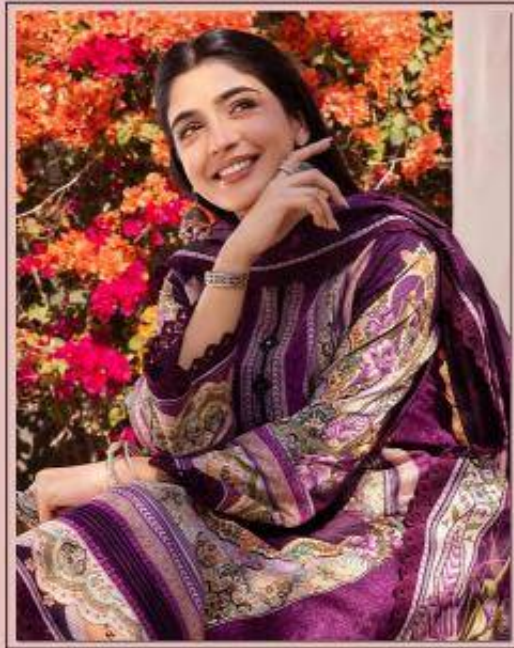

Madhav[®]
Fashion

AL-ZOHAIB
VOL-03
EXCLUSIVE LAWN COLLECTION

3001

3002

3003

3004

3005

3006

TOP
Pure Lawn Cotton - (2.40 MTR APX.)
DETAILS
Mal-Mal Cotton - (2.25 MTR APX.)
BOTTOM
Pure Lawn Cotton - (2.00 MTR APX.)

Madhav[®]
Fashion

AL-ZOHAIB
EXCLUSIVE LAWN COLLECTION