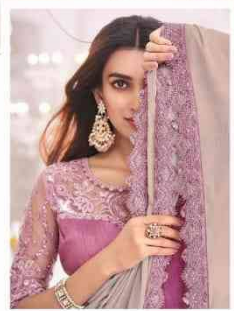

ANMOL™
CREATIONS

Exotique

VOLUME-05

ANMOL™
CREATIONS

9201 This season assortment brings your wardrobe too close to great looking colors and fabrics pattern!

ANMOL
CREATIONS

9202

Happy girl and graceful fashion can
be brought after you
Must purchase

A collage of images for a saree advertisement. The top right shows a close-up of the woman in the pink saree. The bottom left shows a side view of the same outfit. A small inset image is also present. The text 'ANMOL CREATIONS' is visible in the top left of the collage. In the bottom right, there is a small graphic of a flower and the number '9202', followed by the text 'Happy girl and graceful fashion can be brought after you Must purchase'.