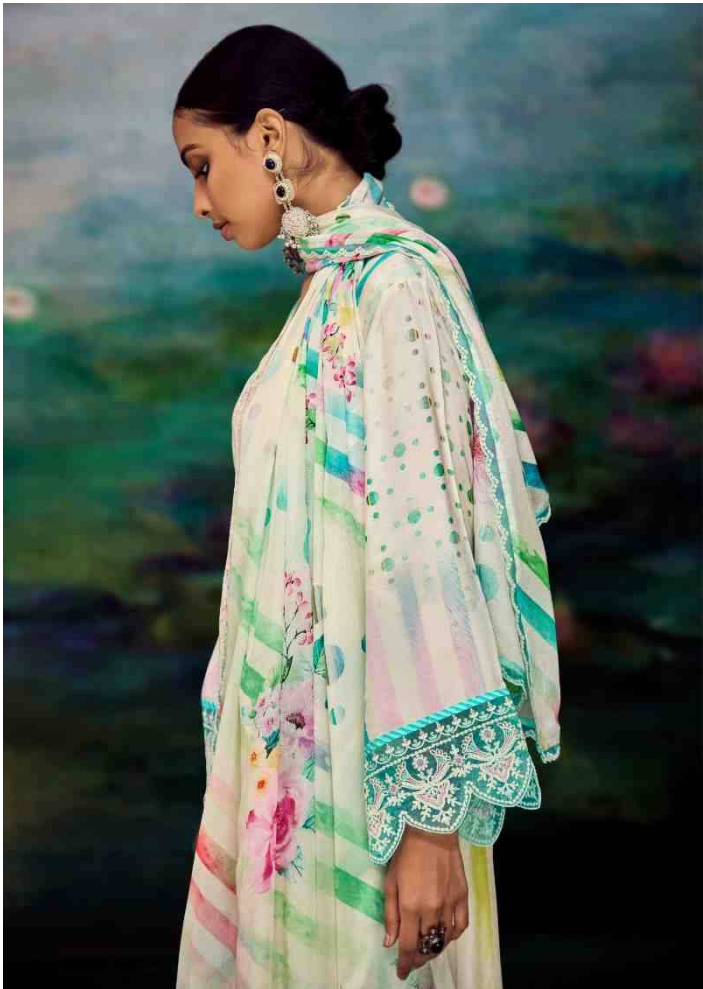

HEER

ਸ਼ਕੀਨੋ شكینو
SHAKINO

HEER

CONTEMPORARY ELEGANCE

9403

HEER

شکینو
SHAKINO

9401

9402

9403

9404

9405

9406

ਸ਼ਕੀਨੋ شكينو
S H A K I N O

DUPATTA

PURE CHINNON WITH DIGITAL PRINT AND
DORI SCALLOPED EMBROIDERY ON ORGANZA

TOP

PURE MUSLIN WITH DIGITAL PRINT DORI
EMBROIDERY ON NECKLINE, ORGANZA DORI SCALLOPED
EMBROIDERY ON SLEEVES

BOTTOM

PURE MUSLIN HEAVY WITH DORI EMBROIDERY ON ORGANZA

Heer

BY KIMORA