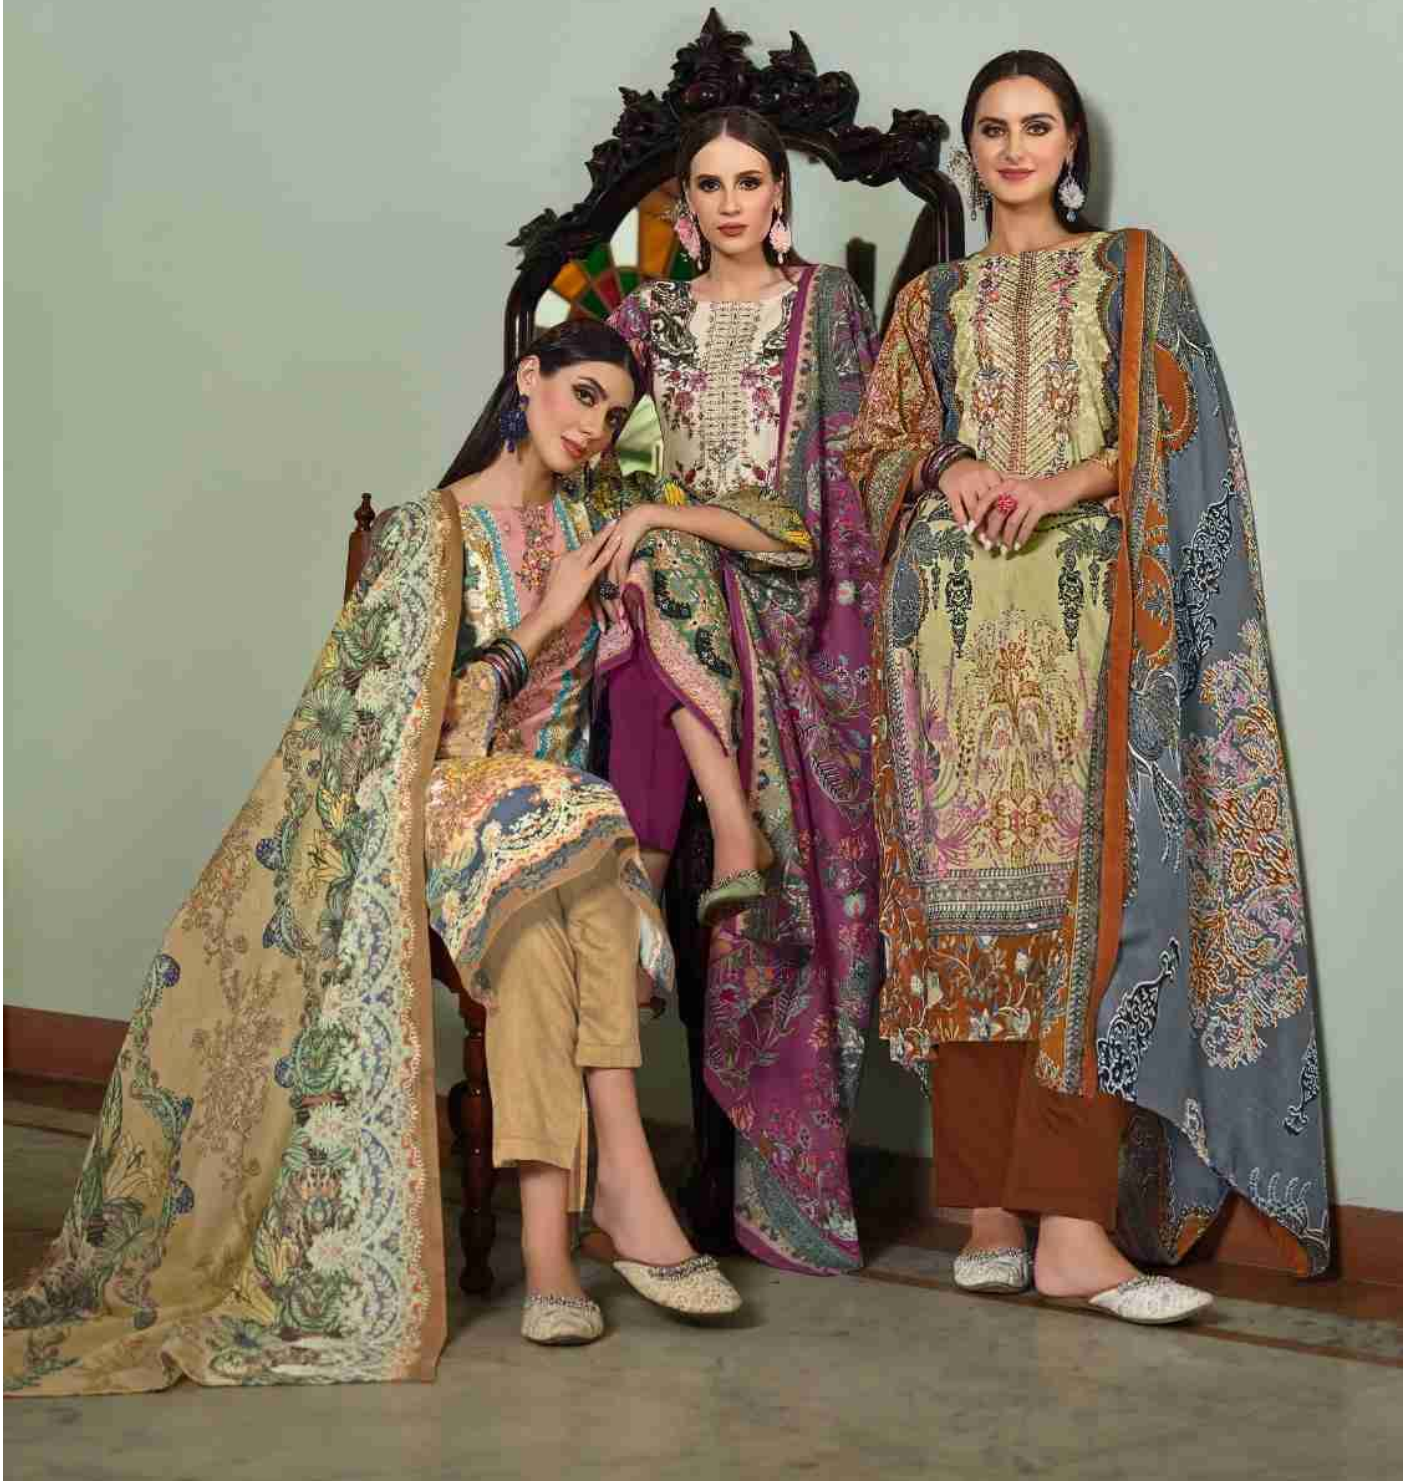

BelliZa[®]
Designer Studio

Naira

VOL-66

Belliza®
Designer Studio

Fusion designs

948-001

you follow the latest trends, will the fusion
collection of the wind has changed its course.

BelliZa®
Designer Studio

Stuning design

Brighten up your look with
beauty in blue pattern
try this set to look stunning
in the most color

948-002

Floral elegance

pure elegance with alluring floral patterns
on lacy fabrics and add glamour to your style.