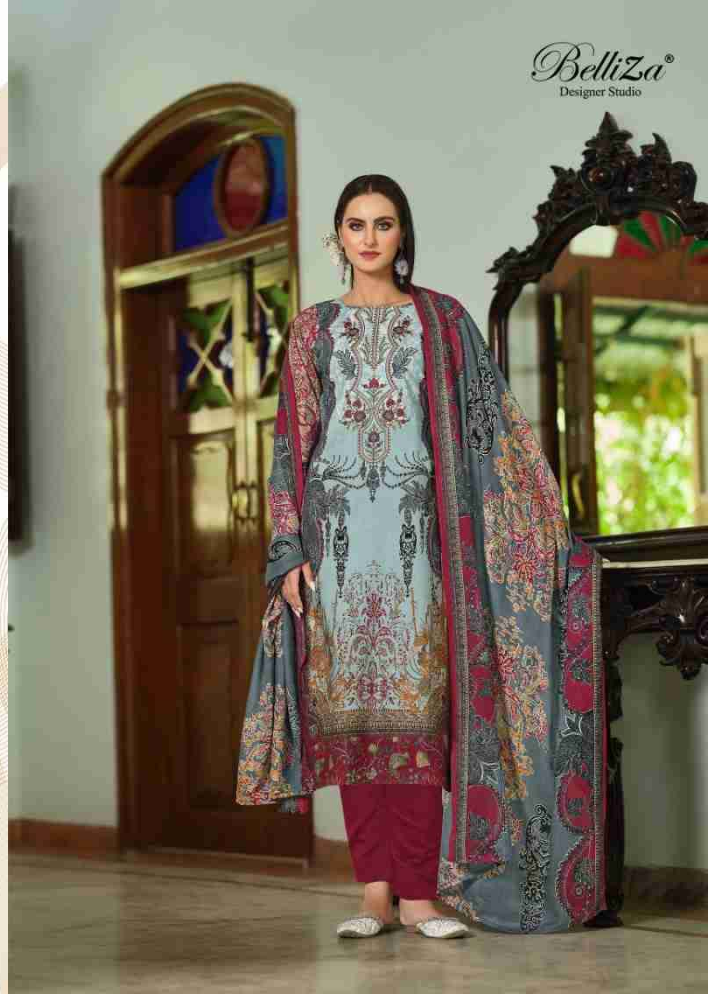

BelliZa®
Designer Studio

Stuning design

948-002