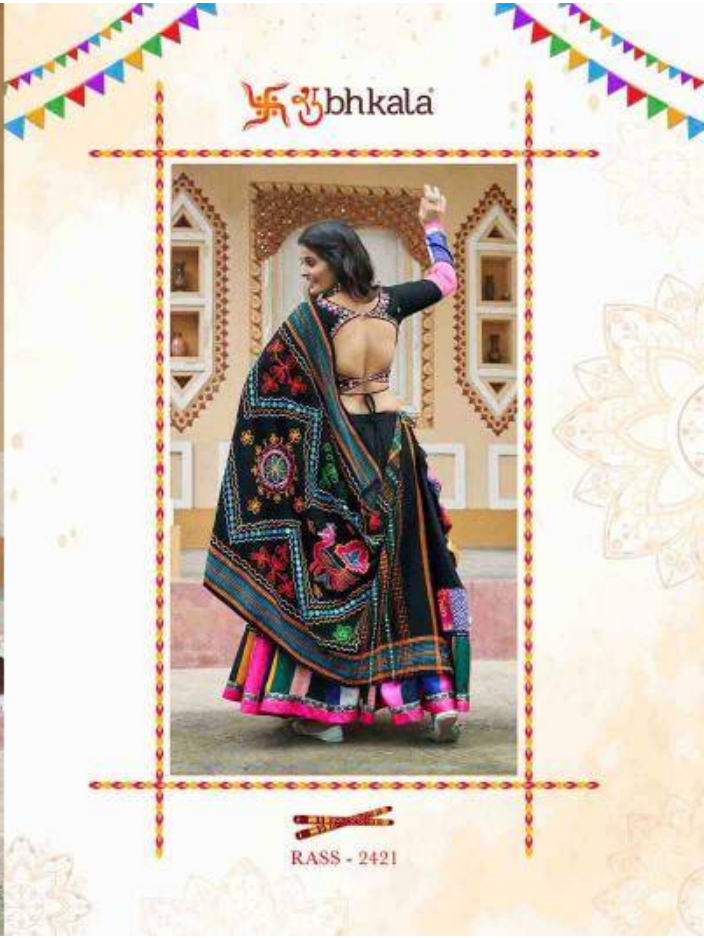

शुभकला

रास
VOL.13

RASS - 2421

RASS - 2422

RASS - 2423

RASS - 2424

RASS - 2425

RASS - 2426

Subhkala

Design NO. (SKU)	Color	Lehenga Fabric	Choli Fabric	Dupatta Fabric	Flair (MTR)	Lehenga SIZE (Full Stitched) (M-38 SIZE) with customise upto 44 INCH	Lehenga Work	Choli Work	Dupatta Work	Dupatta Length (MTR)	Weight (KG)
2421	Black	Viscose Rayon	Viscose Rayon	Cotton	7.5 MTR	Choli Chest: 38 INCH Choli Length: 15 INCH Lehenga Wasit: 42 INCH Lehenga Length: 40 INCH	Printed	Embroidery with mirror work	Print with Embroidery	2	2
2422	White	Maslin Cotton	Maslin Cotton	Gajji Silk	6.5 MTR	Choli Chest: 38 INCH Choli Length: 15 INCH Lehenga Wasit: 42 INCH Lehenga Length: 40 INCH	Print with Embroidery	Embroidery with mirror work	Printed Dupatta	2.30	2
2423	Sky	Viscose Rayon	Viscose Rayon	Viscose Rayon	8 MTR	Choli Chest: 38 INCH Choli Length: 15 INCH Lehenga Wasit: 42 INCH Lehenga Length: 40 INCH	Embroidery With Mirror Work	Embroidery with mirror work	Embroidery with Mirror work	2.40	2
2424	Mustard Yellow	Viscose Rayon	Viscose Rayon	Viscose Rayon	8 MTR	Choli Chest: 38 INCH Choli Length: 15 INCH Lehenga Wasit: 42 INCH Lehenga Length: 40 INCH	Embroidery With Mirror Work	Embroidery with mirror work	Embroidery with Mirror work	2.40	2
2425	White	Viscose Rayon	Viscose Rayon	Viscose Rayon	9 MTR	Choli Chest: 38 INCH Choli Length: 15 INCH Lehenga Wasit: 42 INCH Lehenga Length: 40 INCH	Embroidery With Mirror Work	Embroidery with mirror work	NA	2.40	2
2426	Flouracent Green	Viscose Rayon	Viscose Rayon	Cotton	7.5 MTR	Choli Chest: 38 INCH Choli Length: 15 INCH Lehenga Wasit: 42 INCH Lehenga Length: 40 INCH	Printed	Embroidery with mirror work	Print with Embroidery	2	2