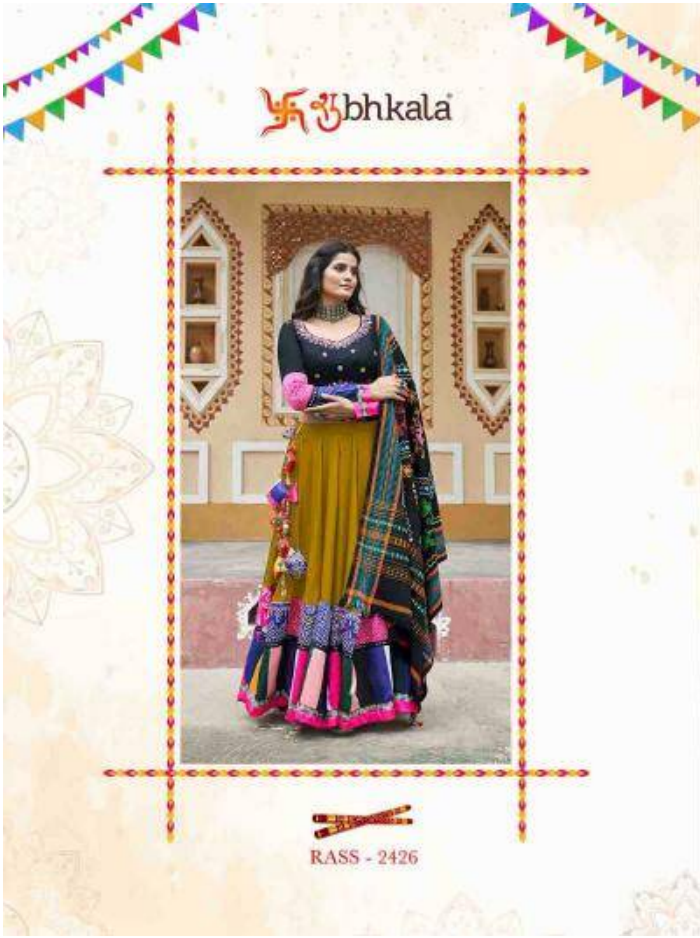

शुभकला

रास
VOL.13

RASS - 2421

RASS - 2422

RASS - 2423

RASS - 2424

RASS - 2425

RASS - 2426

Subhkala

Design NO. (SKU)	Color	Lehenga Fabric	Choli Fabric	Dupatta Fabric	Flair (MTR)	Lehenga SIZE (Full Stitched) (M-38 SIZE) with customise upto 44 INCH	Lehenga Work	Choli Work	Dupatta Work	Dupatta Length (MTR)	Weight (KG)
2421	Black	Viscose Rayon	Viscose Rayon	Cotton	7.5 MTR	Choli Chest: 38 INCH Choli Length: 15 INCH Lehenga Wasit: 42 INCH Lehenga Length: 40 INCH	Printed	Embroidery with mirror work	Print with Embroidery	2	2
2422	White	Maslin Cotton	Maslin Cotton	Gajji Silk	6.5 MTR	Choli Chest: 38 INCH Choli Length: 15 INCH Lehenga Wasit: 42 INCH Lehenga Length: 40 INCH	Print with Embroidery	Embroidery with mirror work	Printed Dupatta	2.30	2
2423	Sky	Viscose Rayon	Viscose Rayon	Viscose Rayon	8 MTR	Choli Chest: 38 INCH Choli Length: 15 INCH Lehenga Wasit: 42 INCH Lehenga Length: 40 INCH	Embroidery With Mirror Work	Embroidery with mirror work	Embroidery with Mirror work	2.40	2
2424	Mustard Yellow	Viscose Rayon	Viscose Rayon	Viscose Rayon	8 MTR	Choli Chest: 38 INCH Choli Length: 15 INCH Lehenga Wasit: 42 INCH Lehenga Length: 40 INCH	Embroidery With Mirror Work	Embroidery with mirror work	Embroidery with Mirror work	2.40	2
2425	White	Viscose Rayon	Viscose Rayon	Viscose Rayon	9 MTR	Choli Chest: 38 INCH Choli Length: 15 INCH Lehenga Wasit: 42 INCH Lehenga Length: 40 INCH	Embroidery With Mirror Work	Embroidery with mirror work	NA	2.40	2
2426	Flouracent Green	Viscose Rayon	Viscose Rayon	Cotton	7.5 MTR	Choli Chest: 38 INCH Choli Length: 15 INCH Lehenga Wasit: 42 INCH Lehenga Length: 40 INCH	Printed	Embroidery with mirror work	Print with Embroidery	2	2