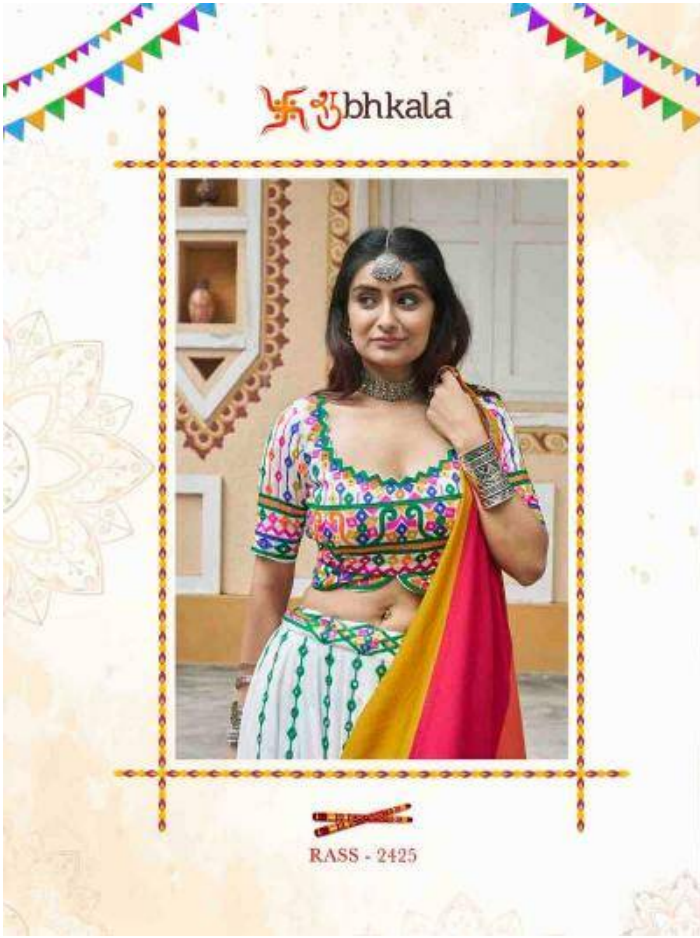

शुभकला

रास
VOL.13

RASS - 2421

RASS - 2422

RASS - 2423

RASS - 2424

RASS - 2425

RASS - 2426

Subhkala

Design NO. (SKU)	Color	Lehenga Fabric	Choli Fabric	Dupatta Fabric	Flair (MTR)	Lehenga SIZE (Full Stitched) (M-38 SIZE) with customise upto 44 INCH	Lehenga Work	Choli Work	Dupatta Work	Dupatta Length (MTR)	Weight (KG)
2421	Black	Viscose Rayon	Viscose Rayon	Cotton	7.5 MTR	Choli Chest: 38 INCH Choli Length: 15 INCH Lehenga Wasit: 42 INCH Lehenga Length: 40 INCH	Printed	Embroidery with mirror work	Print with Embroidery	2	2
2422	White	Maslin Cotton	Maslin Cotton	Gajji Silk	6.5 MTR	Choli Chest: 38 INCH Choli Length: 15 INCH Lehenga Wasit: 42 INCH Lehenga Length: 40 INCH	Print with Embroidery	Embroidery with mirror work	Printed Dupatta	2.30	2
2423	Sky	Viscose Rayon	Viscose Rayon	Viscose Rayon	8 MTR	Choli Chest: 38 INCH Choli Length: 15 INCH Lehenga Wasit: 42 INCH Lehenga Length: 40 INCH	Embroidery With Mirror Work	Embroidery with mirror work	Embroidery with Mirror work	2.40	2
2424	Mustard Yellow	Viscose Rayon	Viscose Rayon	Viscose Rayon	8 MTR	Choli Chest: 38 INCH Choli Length: 15 INCH Lehenga Wasit: 42 INCH Lehenga Length: 40 INCH	Embroidery With Mirror Work	Embroidery with mirror work	Embroidery with Mirror work	2.40	2
2425	White	Viscose Rayon	Viscose Rayon	Viscose Rayon	9 MTR	Choli Chest: 38 INCH Choli Length: 15 INCH Lehenga Wasit: 42 INCH Lehenga Length: 40 INCH	Embroidery With Mirror Work	Embroidery with mirror work	NA	2.40	2
2426	Flouracent Green	Viscose Rayon	Viscose Rayon	Cotton	7.5 MTR	Choli Chest: 38 INCH Choli Length: 15 INCH Lehenga Wasit: 42 INCH Lehenga Length: 40 INCH	Printed	Embroidery with mirror work	Print with Embroidery	2	2