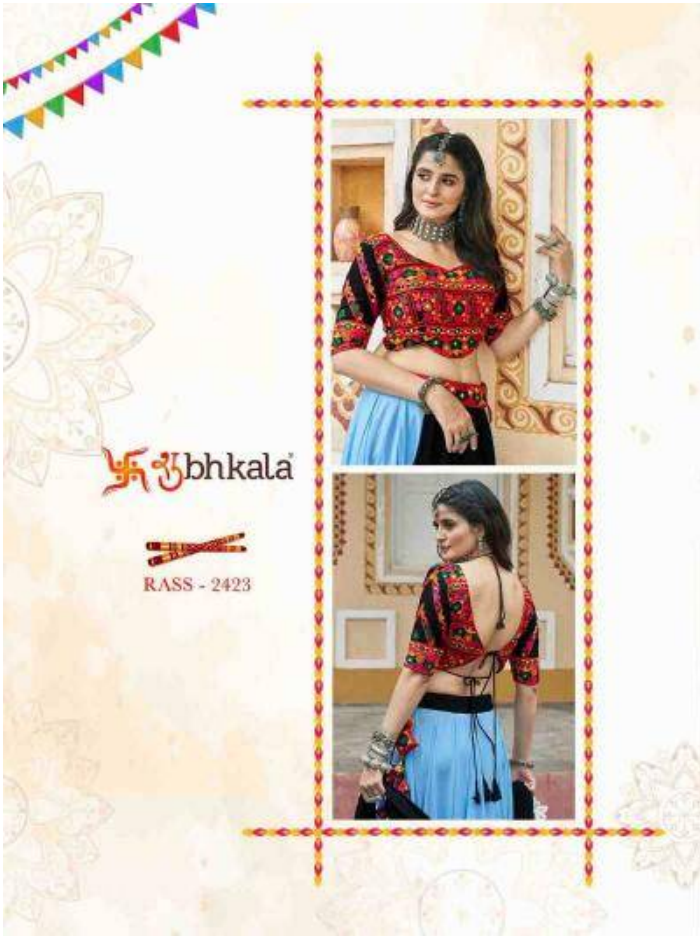

शुभकला

रास
VOL.13

RASS - 2421

RASS - 2422

RASS - 2423

RASS - 2424

RASS - 2425

RASS - 2426

Subhkala

Design NO. (SKU)	Color	Lehenga Fabric	Choli Fabric	Dupatta Fabric	Flair (MTR)	Lehenga SIZE (Full Stitched) (M-38 SIZE) with customise upto 44 INCH	Lehenga Work	Choli Work	Dupatta Work	Dupatta Length (MTR)	Weight (KG)
2421	Black	Viscose Rayon	Viscose Rayon	Cotton	7.5 MTR	Choli Chest: 38 INCH Choli Length: 15 INCH Lehenga Wasit: 42 INCH Lehenga Length: 40 INCH	Printed	Embroidery with mirror work	Print with Embroidery	2	2
2422	White	Maslin Cotton	Maslin Cotton	Gajji Silk	6.5 MTR	Choli Chest: 38 INCH Choli Length: 15 INCH Lehenga Wasit: 42 INCH Lehenga Length: 40 INCH	Print with Embroidery	Embroidery with mirror work	Printed Dupatta	2.30	2
2423	Sky	Viscose Rayon	Viscose Rayon	Viscose Rayon	8 MTR	Choli Chest: 38 INCH Choli Length: 15 INCH Lehenga Wasit: 42 INCH Lehenga Length: 40 INCH	Embroidery With Mirror Work	Embroidery with mirror work	Embroidery with Mirror work	2.40	2
2424	Mustard Yellow	Viscose Rayon	Viscose Rayon	Viscose Rayon	8 MTR	Choli Chest: 38 INCH Choli Length: 15 INCH Lehenga Wasit: 42 INCH Lehenga Length: 40 INCH	Embroidery With Mirror Work	Embroidery with mirror work	Embroidery with Mirror work	2.40	2
2425	White	Viscose Rayon	Viscose Rayon	Viscose Rayon	9 MTR	Choli Chest: 38 INCH Choli Length: 15 INCH Lehenga Wasit: 42 INCH Lehenga Length: 40 INCH	Embroidery With Mirror Work	Embroidery with mirror work	NA	2.40	2
2426	Flouracent Green	Viscose Rayon	Viscose Rayon	Cotton	7.5 MTR	Choli Chest: 38 INCH Choli Length: 15 INCH Lehenga Wasit: 42 INCH Lehenga Length: 40 INCH	Printed	Embroidery with mirror work	Print with Embroidery	2	2