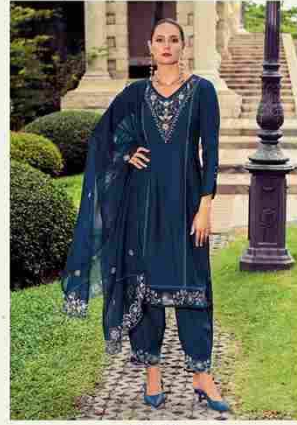

ELEVATE YOUR STYLE
ELEVATE YOUR LIFE

LADY
LEELA

1346

1341

1342

1345

1346

1343

PURE HANDWORK ON VISCOSE SILK FABRIC KURTI
WITH DAMAN WORK & PURE COTTON INNER

BOTTOM

PURE VISCOSE SILK AFGHANI PANT WITH BOTTOM WORK & POCKET

DUPATTA

DESIGNER EMBROIDARY ON ORGANZA FABRIC WITH LACES

SIZES - M L XL XXL 3XL