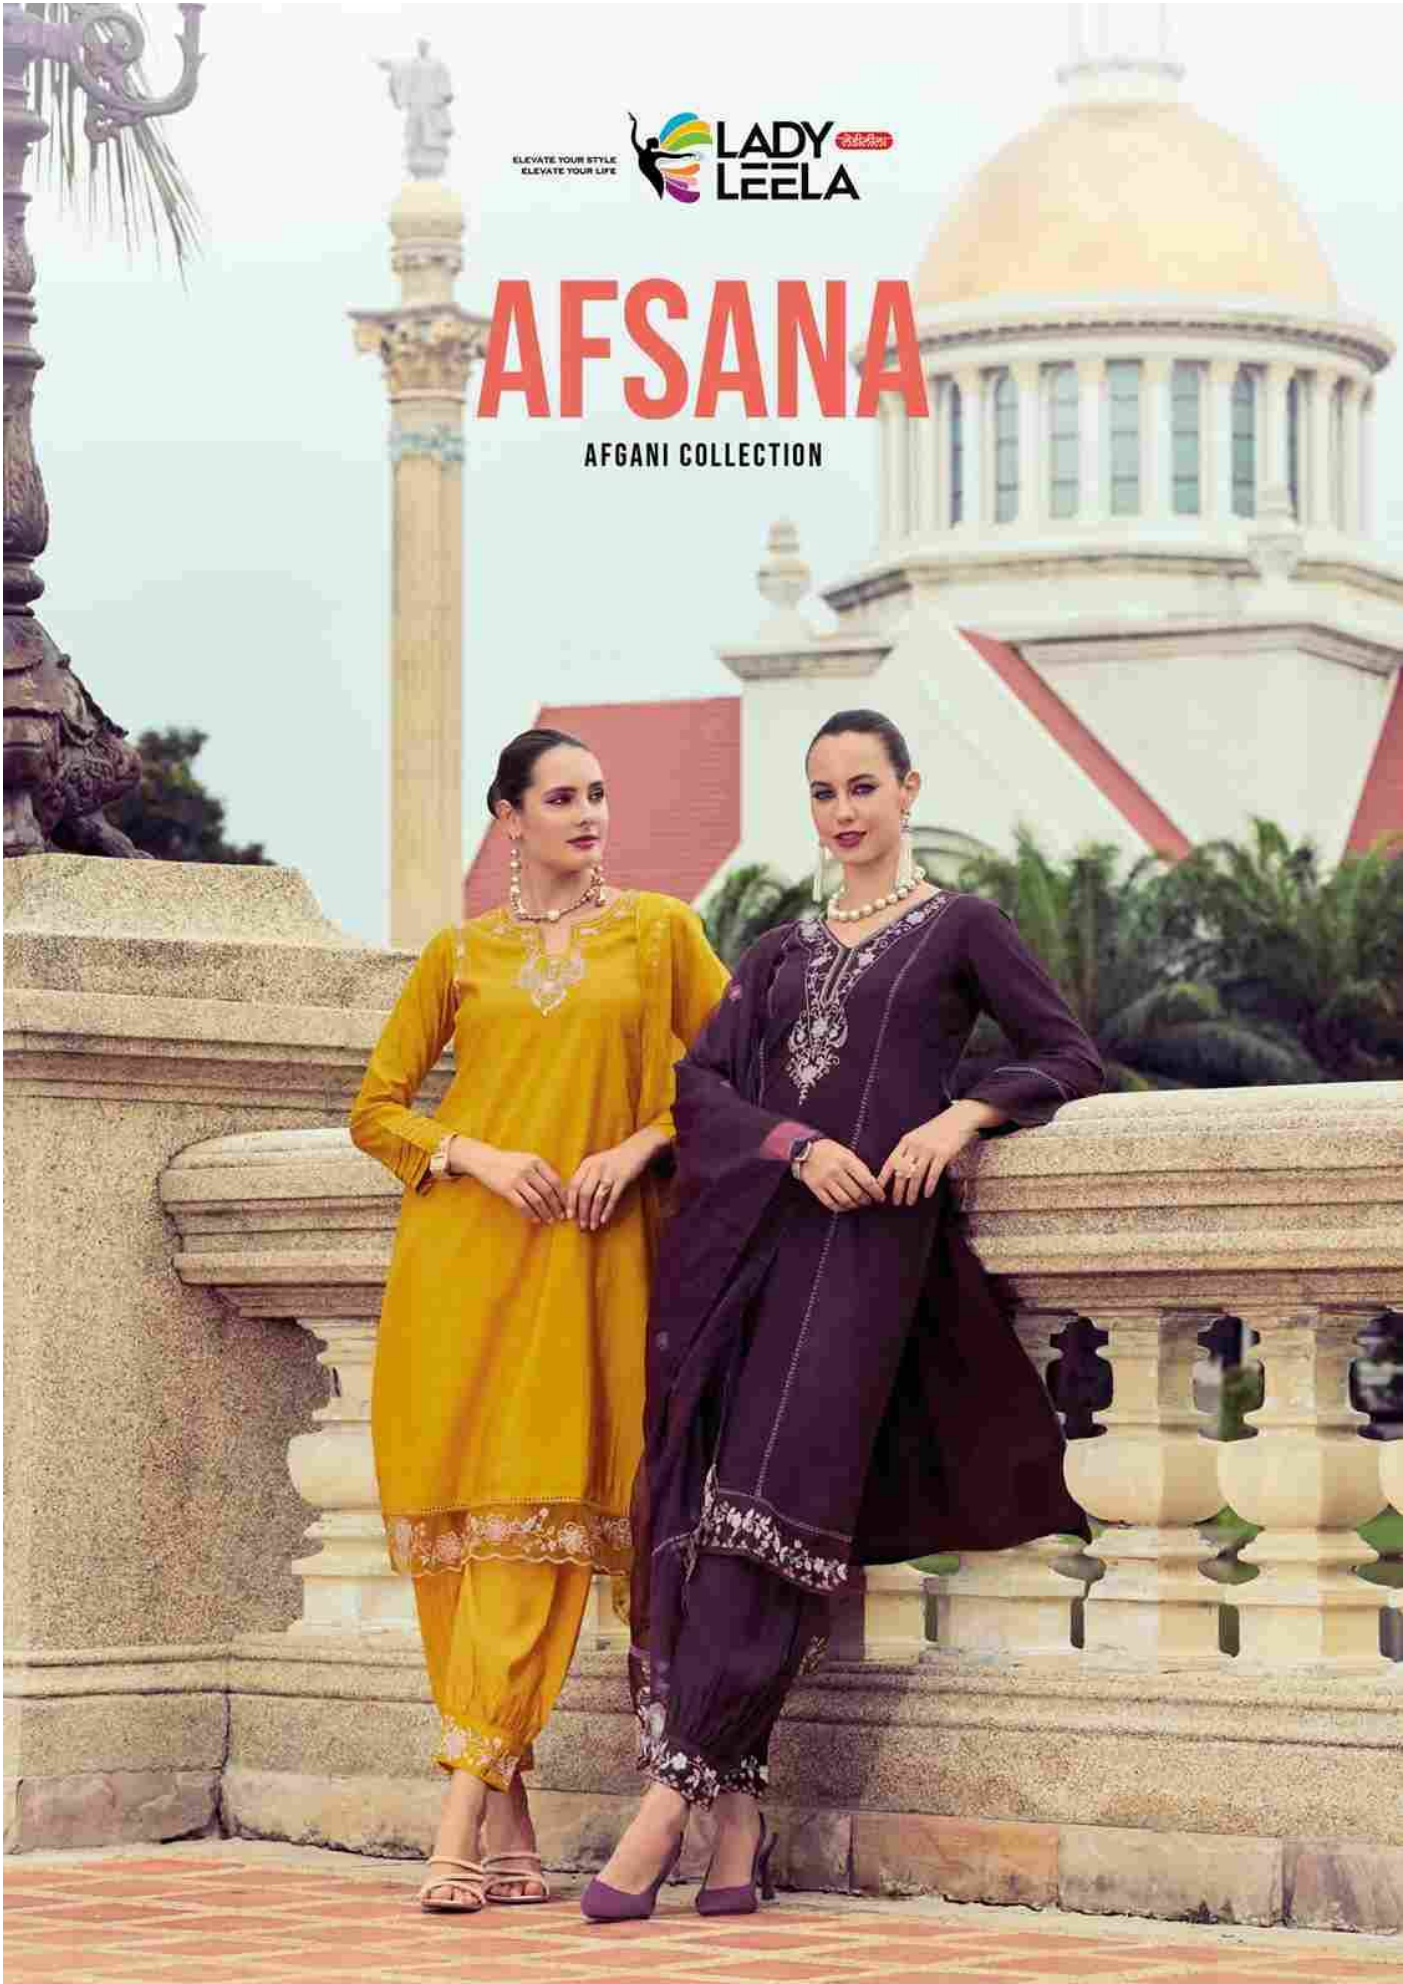

ELEVATE YOUR STYLE
ELEVATE YOUR LIFE

AFSANA

AFGANI COLLECTION

ELEVATE YOUR STYLE
ELEVATE YOUR LIFE

LADY
LEELA

ELEVATE YOUR STYLE
ELEVATE YOUR LIFE

LADY
LEELA

1343

ELEVATE YOUR STYLE
ELEVATE YOUR LIFE

LADY
LEELA

1346

1341

1342

1345

1346

1343

PURE HANDWORK ON VISCOSE SILK FABRIC KURTI
WITH DAMAN WORK & PURE COTTON INNER

BOTTOM

PURE VISCOSE SILK AFGHANI PANT WITH BOTTOM WORK & POCKET

DUPATTA

DESIGNER EMBROIDERY ON ORGANZA FABRIC WITH LACES

SIZES - M L XL XXL 3XL