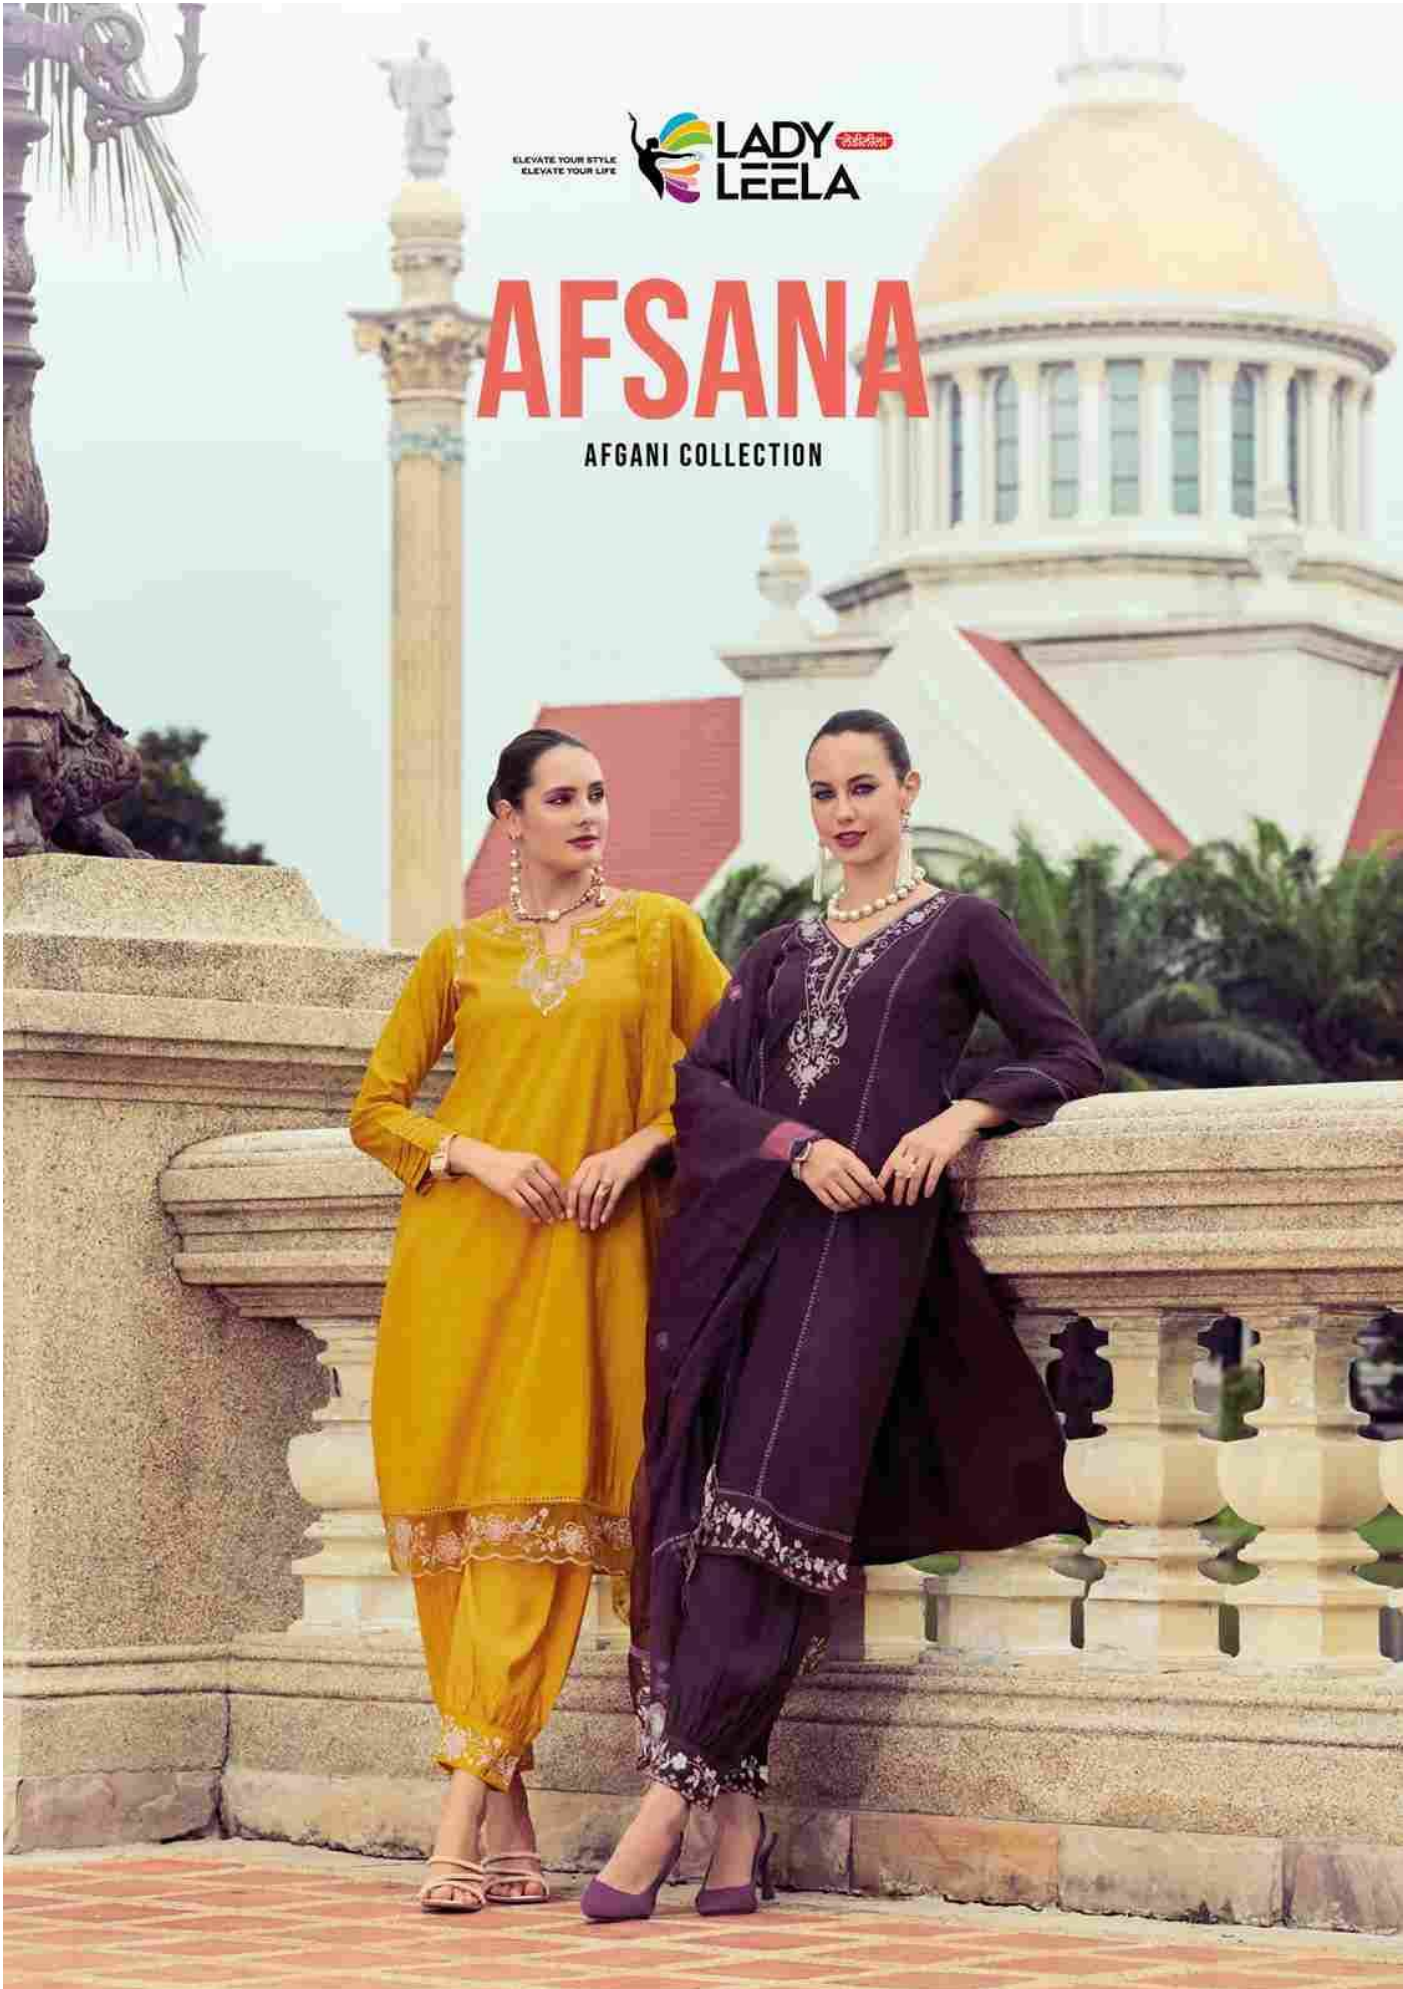

ELEVATE YOUR STYLE
ELEVATE YOUR LIFE

AFSANA

AFGANI COLLECTION

ELEVATE YOUR STYLE
ELEVATE YOUR LIFE

LADY
LEELA

ELEVATE YOUR STYLE
ELEVATE YOUR LIFE

LADY
LEELA

1343

ELEVATE YOUR STYLE
ELEVATE YOUR LIFE

LADY
LEELA

1346

1341

1342

1345

1346

1343

PURE HANDWORK ON VISCOSE SILK FABRIC KURTI
WITH DAMAN WORK & PURE COTTON INNER

BOTTOM

PURE VISCOSE SILK AFGHANI PANT WITH BOTTOM WORK & POCKET

DUPATTA

DESIGNER EMBROIDARY ON ORGANZA FABRIC WITH LACES

SIZES - M L XL XXL 3XL