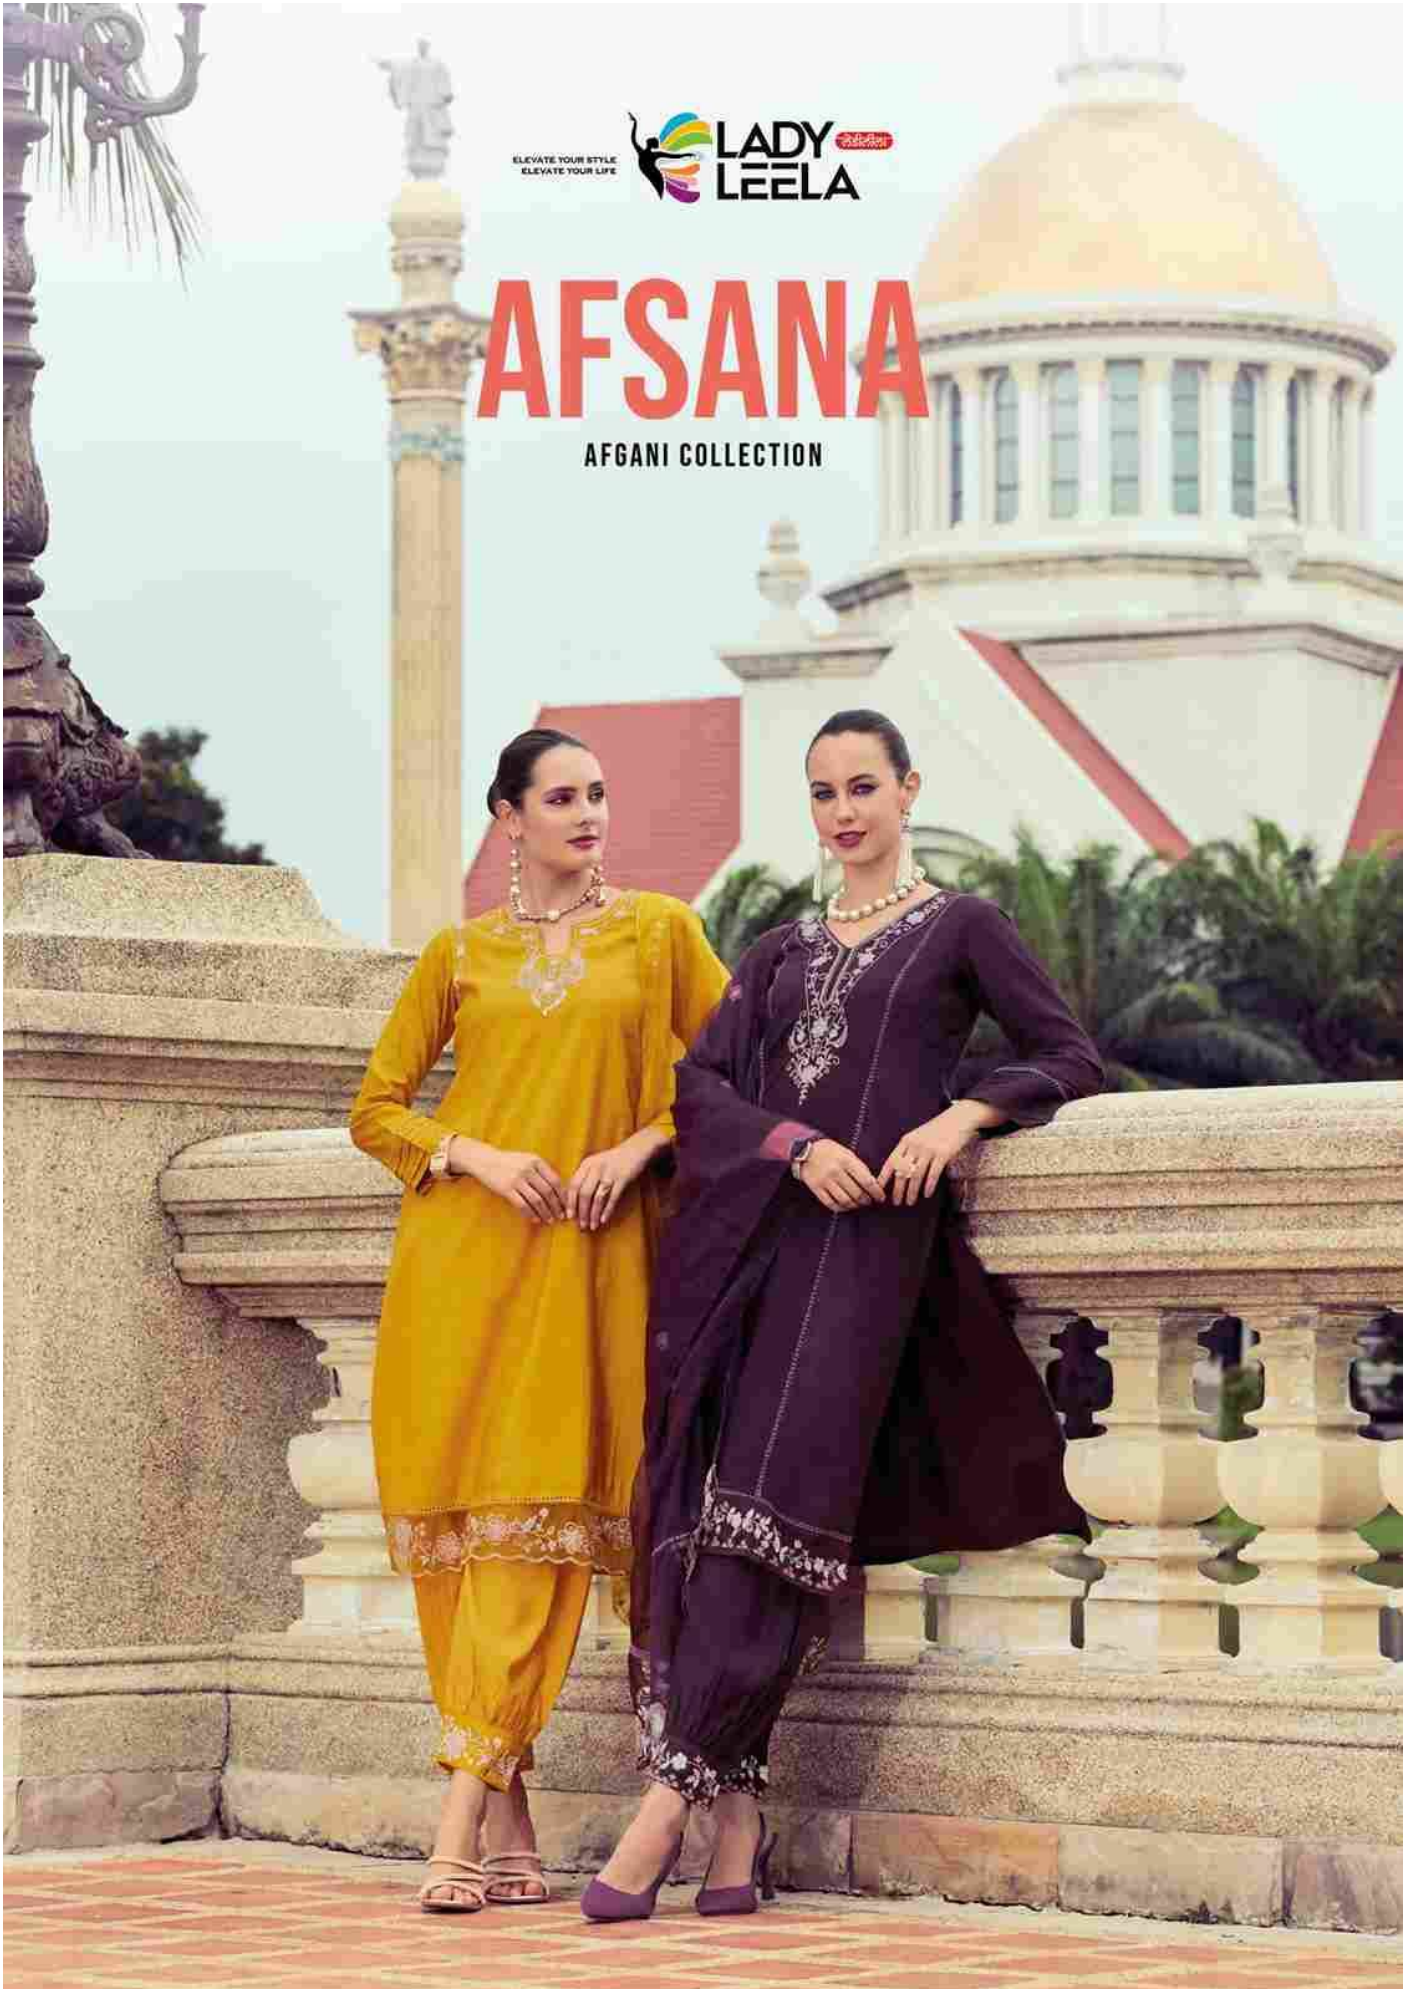

ELEVATE YOUR STYLE
ELEVATE YOUR LIFE

AFSANA

AFGANI COLLECTION

ELEVATE YOUR STYLE
ELEVATE YOUR LIFE

LADY
LEELA

ELEVATE YOUR STYLE
ELEVATE YOUR LIFE

LADY
LEELA

1343

ELEVATE YOUR STYLE
ELEVATE YOUR LIFE

LADY
LEELA

1346

1341

1342

1345

1346

1343

1344

LADY LEELA

AFSANA
AFGANI COLLECTION

AFSANA

AFGANI COLLECTION

FABRIC DETAILS

TOP

PURE HANDWORK ON VISCOSE SILK FABRIC KURTI
WITH DAMAN WORK & PURE COTTON INNER

BOTTOM

PURE VISCOSE SILK AFGHANI PANT WITH BOTTOM WORK & POCKET

DUPATTA

DESIGNER EMBROIDARY ON ORGANZA FABRIC WITH LACES

SIZES - M L XL XXL 3XL