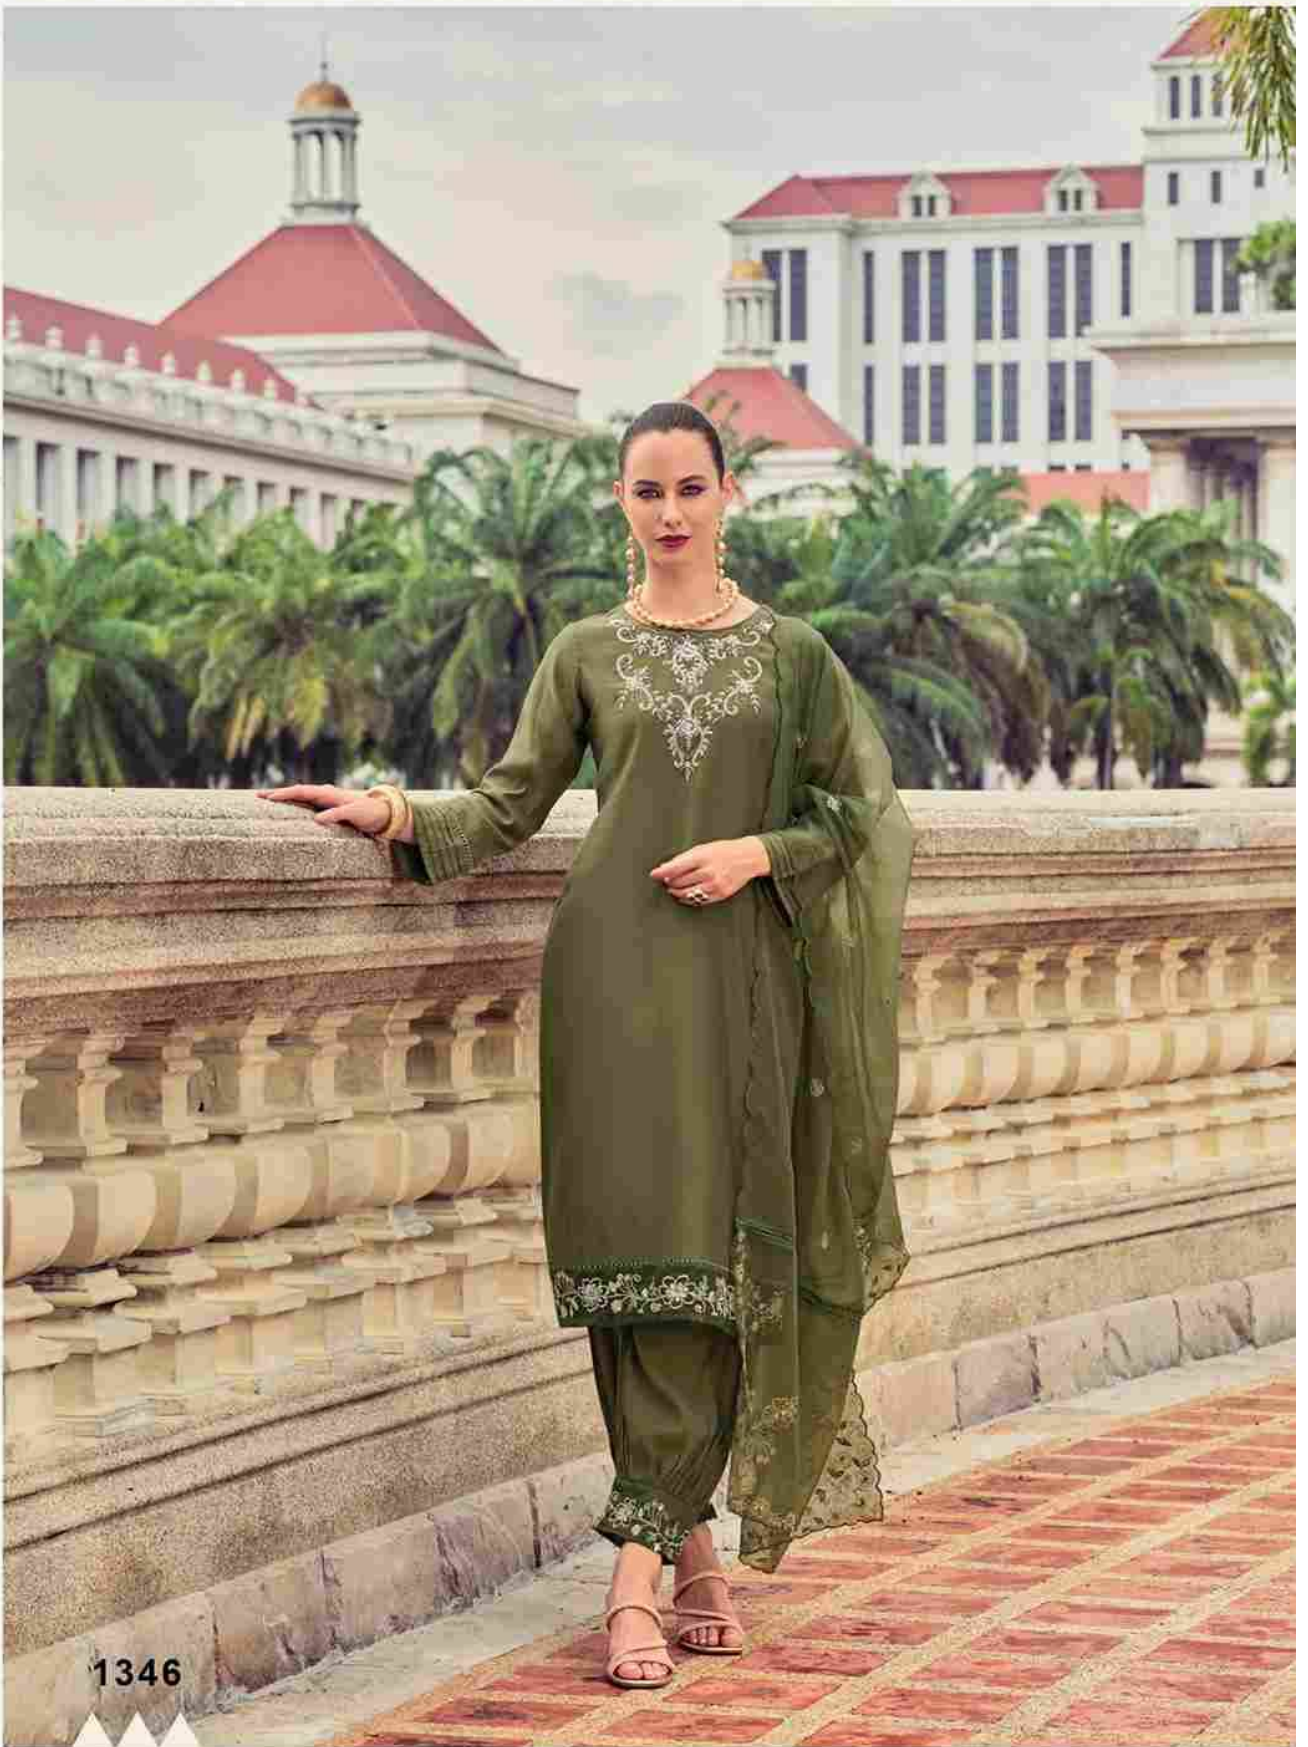

ELEVATE YOUR STYLE
ELEVATE YOUR LIFE

LADY
LEELA

1346

1341

1342

1345

1346

1343

BOTTOM

PURE VISCOSE SILK AFGHANI PANT WITH BOTTOM WORK & POCKET

DUPATTA

DESIGNER EMBROIDARY ON ORGANZA FABRIC WITH LACES

SIZES - M L XL XXL 3XL