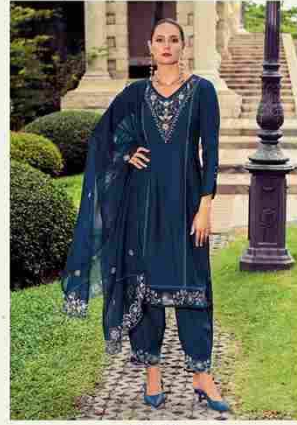

ELEVATE YOUR STYLE
ELEVATE YOUR LIFE

LADY
LEELA

1346

1341

1342

1345

1346

1343

BOTTOM

PURE VISCOSE SILK AFGHANI PANT WITH BOTTOM WORK & POCKET

DUPATTA

DESIGNER EMBROIDARY ON ORGANZA FABRIC WITH LACES

SIZES - M L XL XXL 3XL