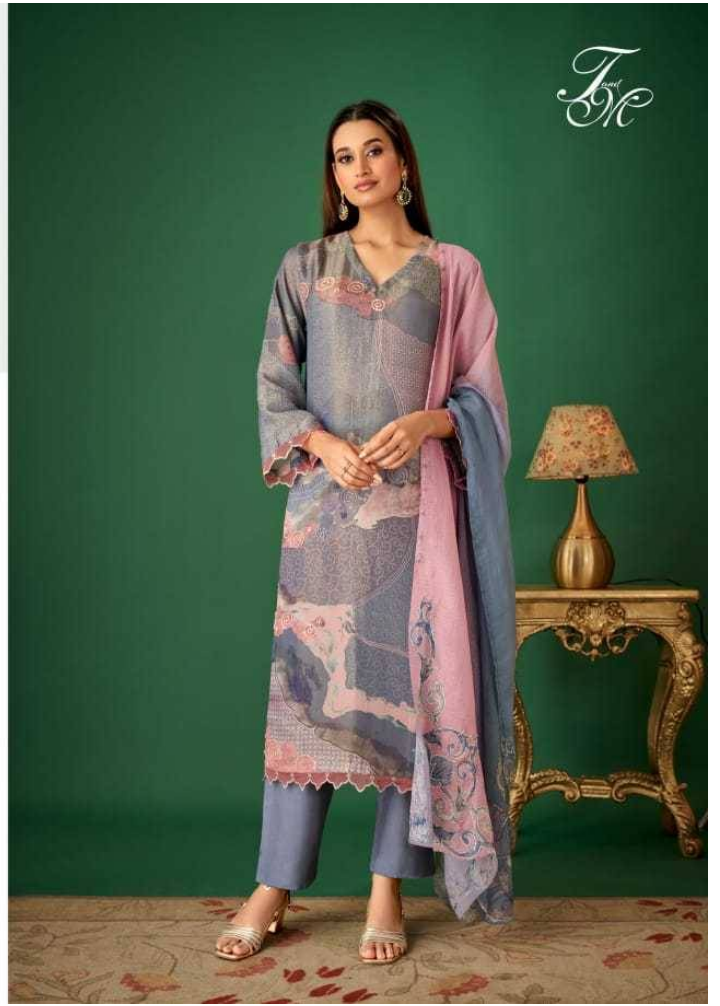

*Fand  
MC*

MANNAT

MANNAT  
4520

*F*  
*of*  
*MC*

MANNAT  
4538

*MANNAT*

MANNAT  
4558

4538

# RATE LIST

H S N CODE - 540834

DESIGN NO

**4538 - 4558 - 4520**

DESCRIPTION

TOP - SIMMER TISSUE DIGITAL PRINT WITH THREADLE AND HAND WORK

DAMAN SLEEVE ORGANZA SILK DYED EITH EMBROIDERY

BOTTOM - MUSLIN SILK HEAVY

DUPATTA - VISCOSE JARI LINING DIGITAL PRINTED DUPATTA WITH THREADLE

**RATE**  
**{ RS, 2295/- }**

**A SET OF 1 DESIGN x 3 COLORWAY**

**TOTAL SUITS = 03**