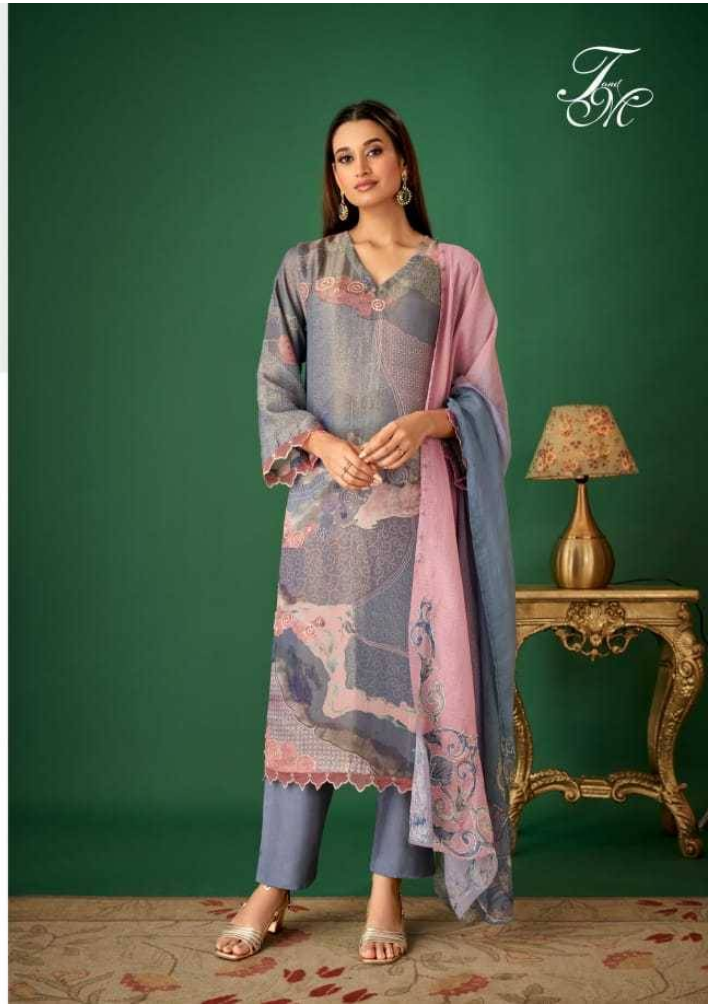

*Fand
MC*

MANNAT

MANNAT
4520

F
of
Mc

MANNAT
4538

F
of
MC

MANNAT
4558

4538

TOP - SIMMER TISSUE DIGITAL PRINT WITH THREADLE AND HAND WORK

DAMAN SLEEVE ORGANZA SILK DYED EITH EMBROIDERY

BOTTOM - MUSLIN SILK HEAVY

DUPATTA - VISCOSE JARI LINING DIGITAL PRINTED DUPATTA WITH THREADLE