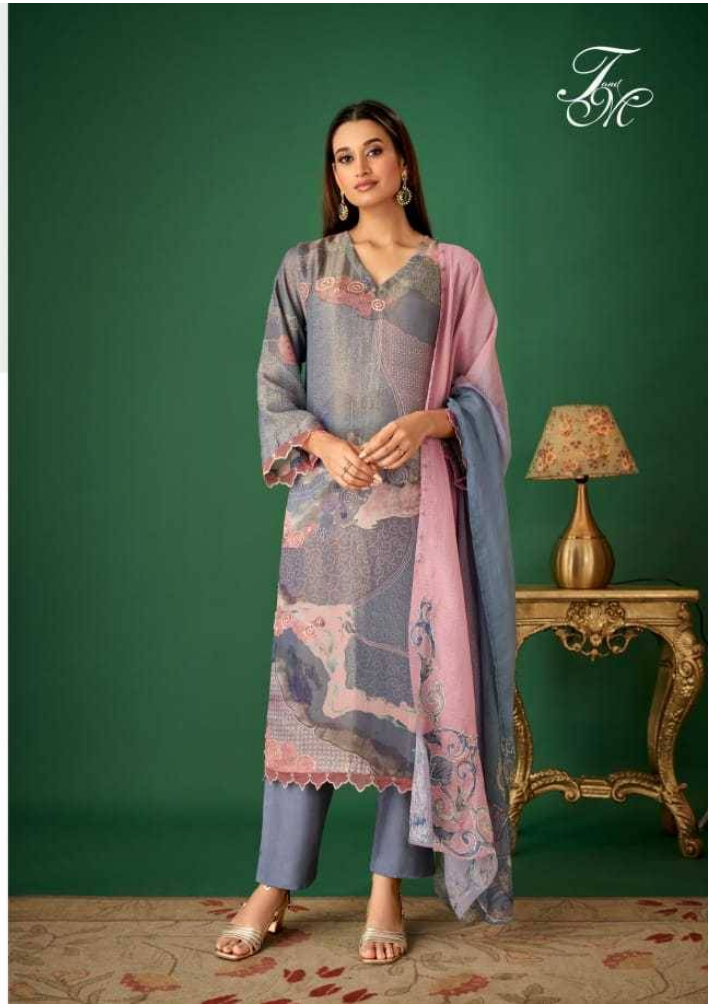

*Fand
MC*

MANNAT

MANNAT
4520

F
of
MC

MANNAT
4538

F
of
MC

MANNAT
4558

4538

TOP - SIMMER TISSUE DIGITAL PRINT WITH THREADLE AND HAND WORK

DAMAN SLEEVE ORGANZA SILK DYED EITH EMBROIDERY

BOTTOM - MUSLIN SILK HEAVY

DUPATTA - VISCOSE JARI LINING DIGITAL PRINTED DUPATTA WITH THREADLE