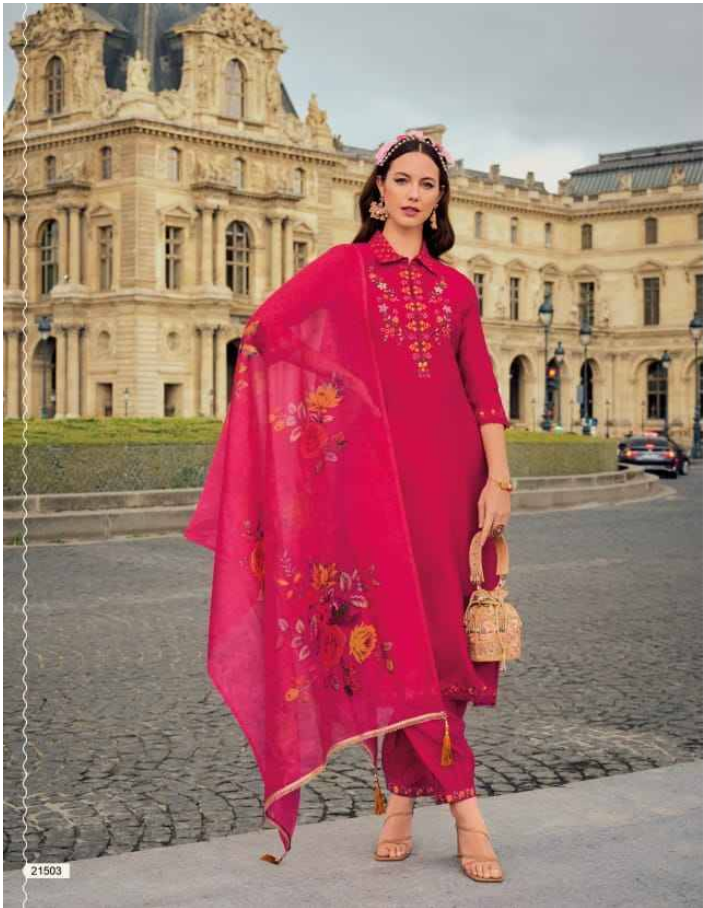

21503

LILY&LALI®
GULSPEIDE
A PRODUCT OF HENRI GROUP