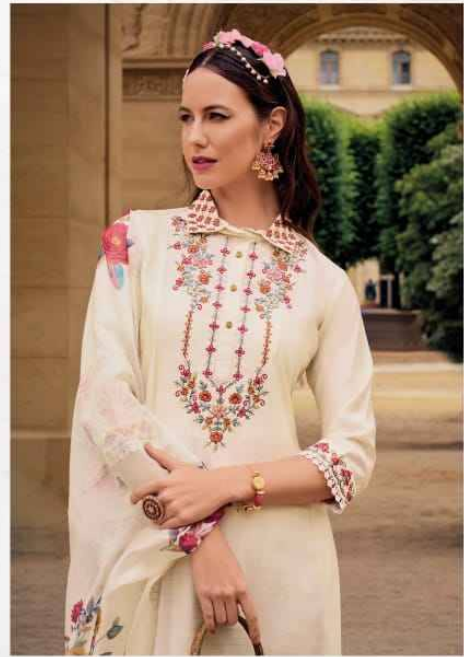

Enrich
HERITAGE OF Elegance