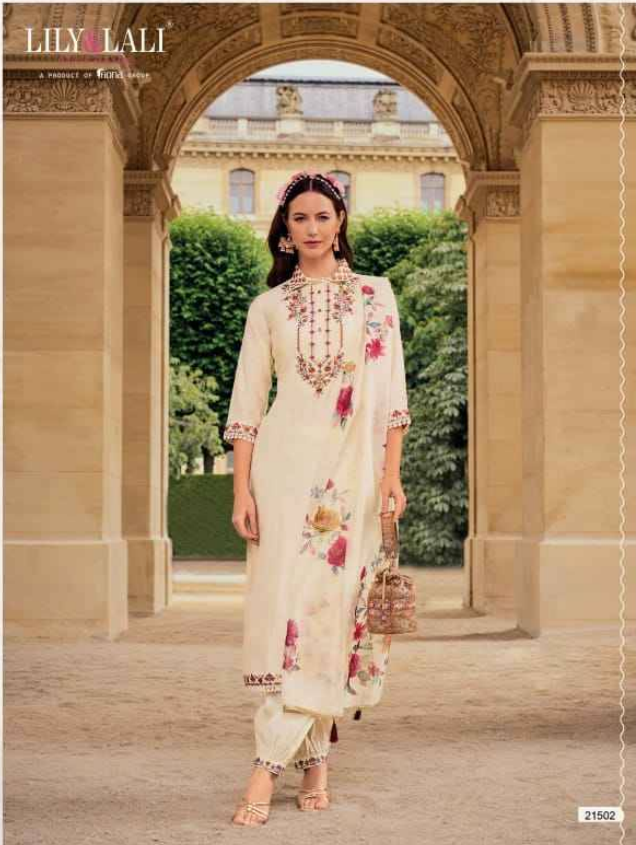

LILY LALI

A PRODUCT OF ENRICH GROUP

21502