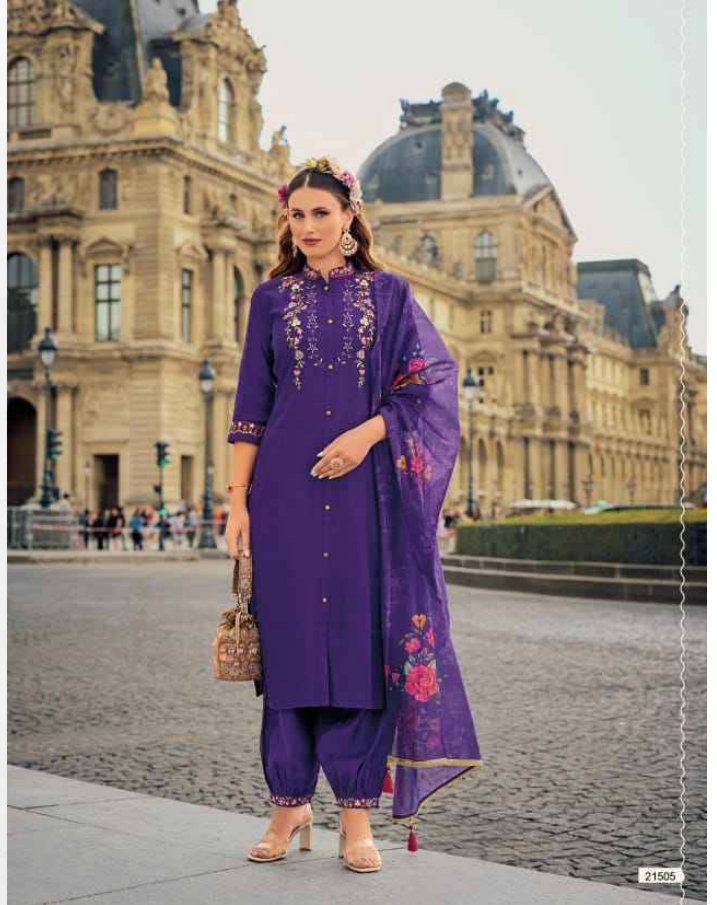

LILY&LALI®
GULSHRIDE
A PRODUCT OF MANGO GROUP

21505