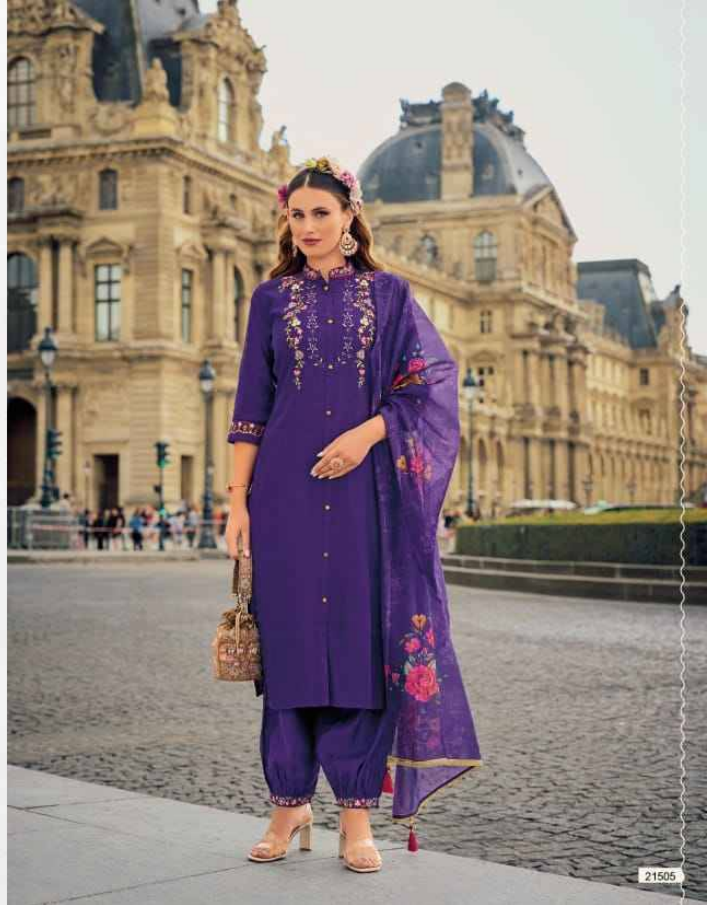

LILY&LALI®
GULSHRIDE
A PRODUCT OF MIRA'S GROUP

21505