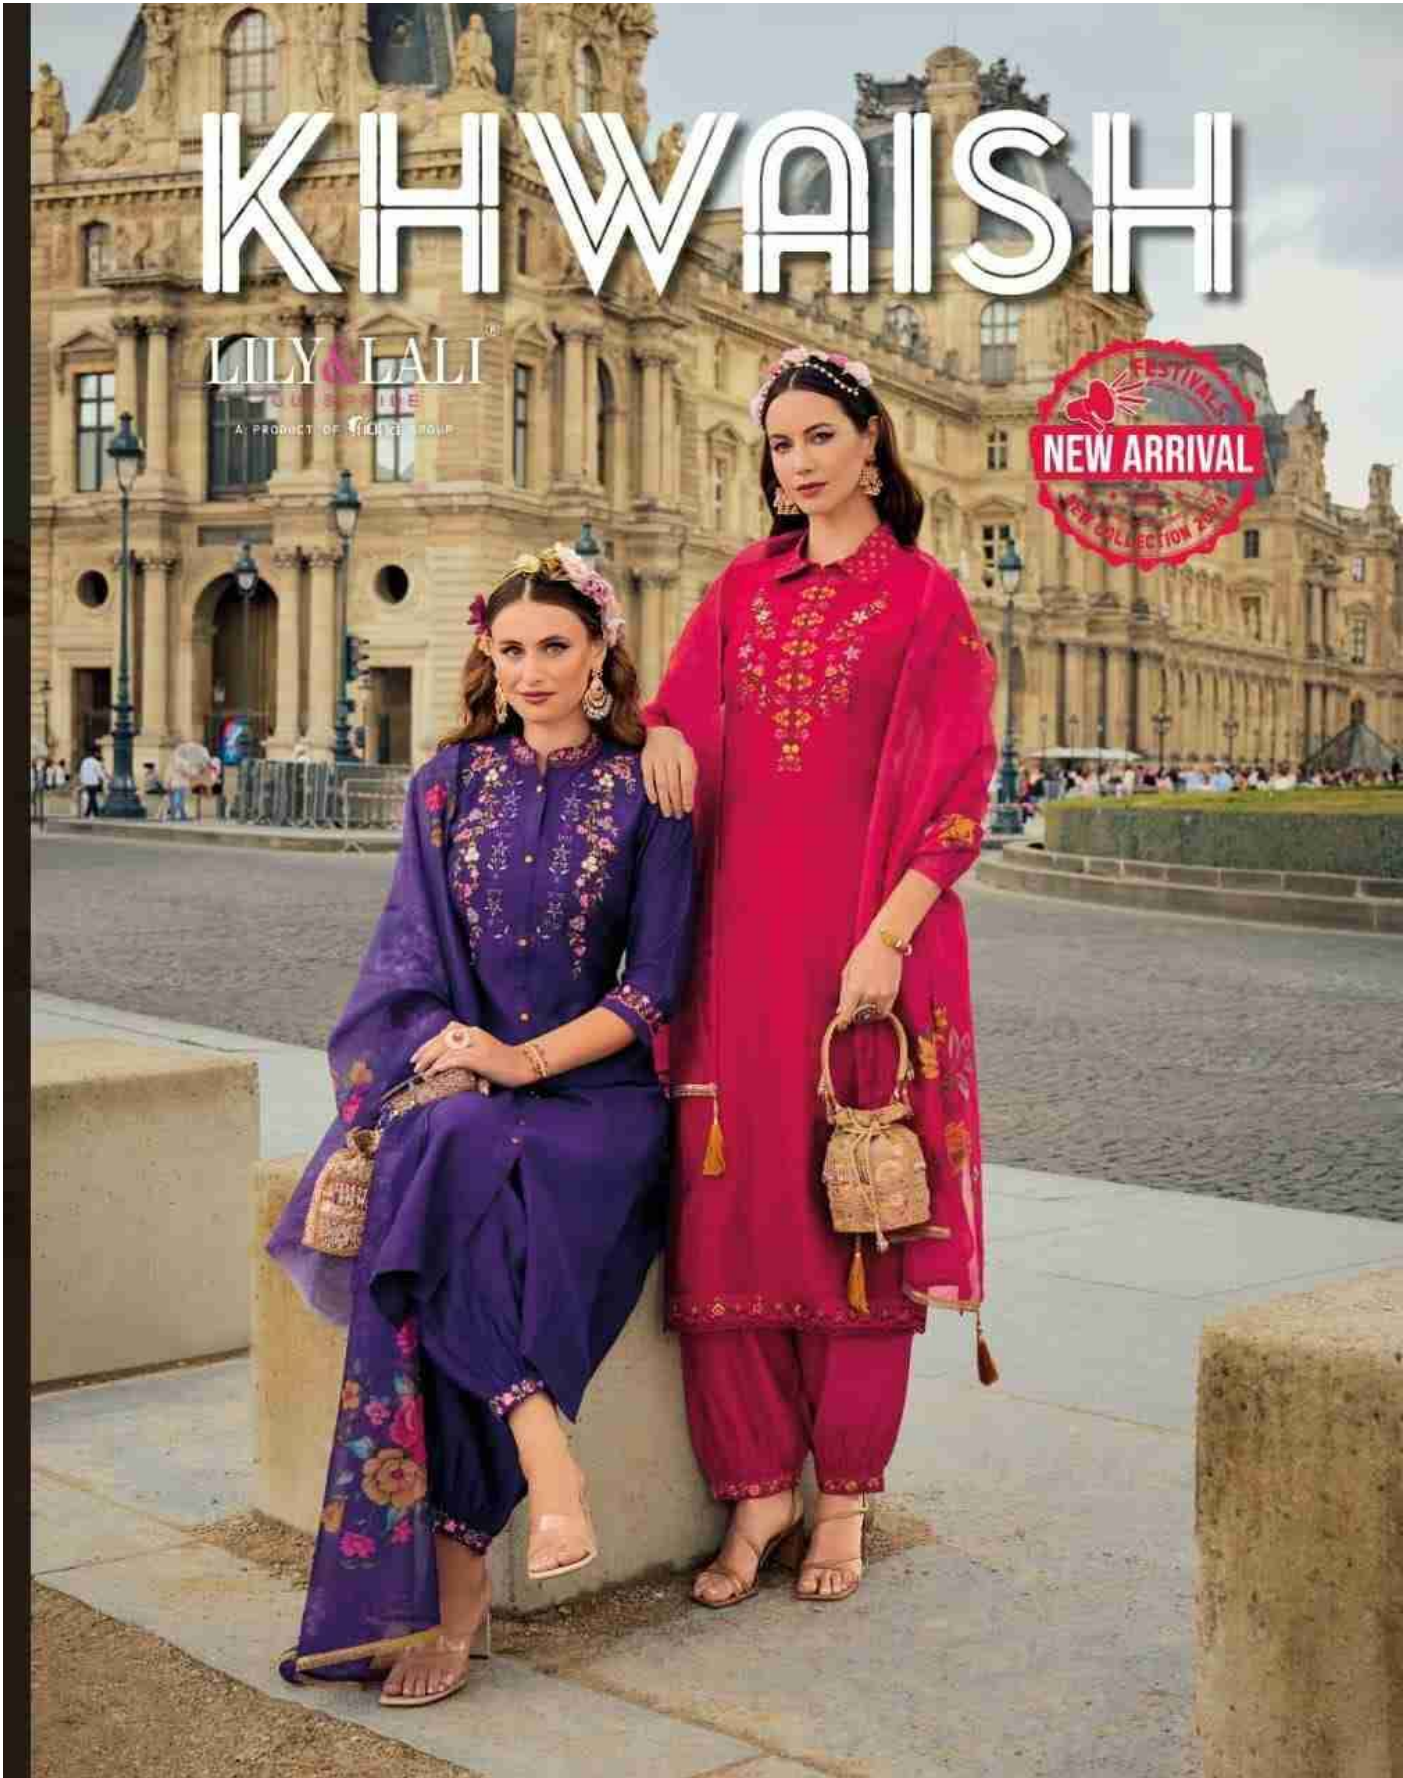

KHWAISH

LILY LALI

WOMEN'S WEAR

A PRODUCT OF SINDH GROUP