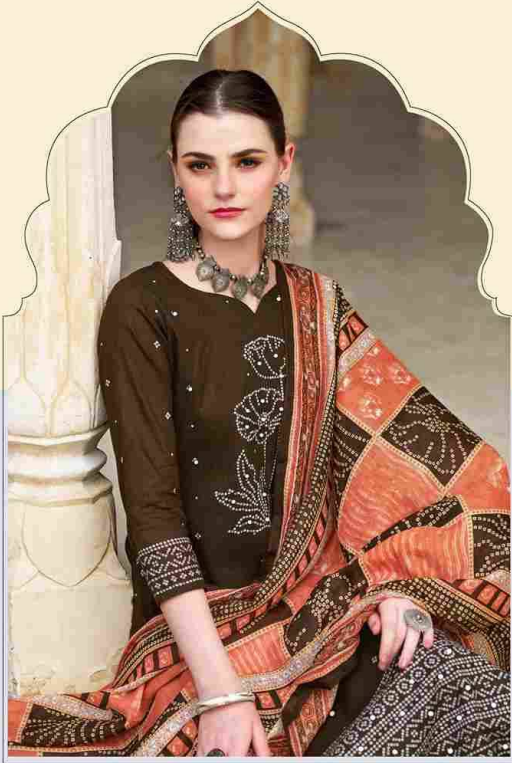

Dilruba

DNO. 575 - 004