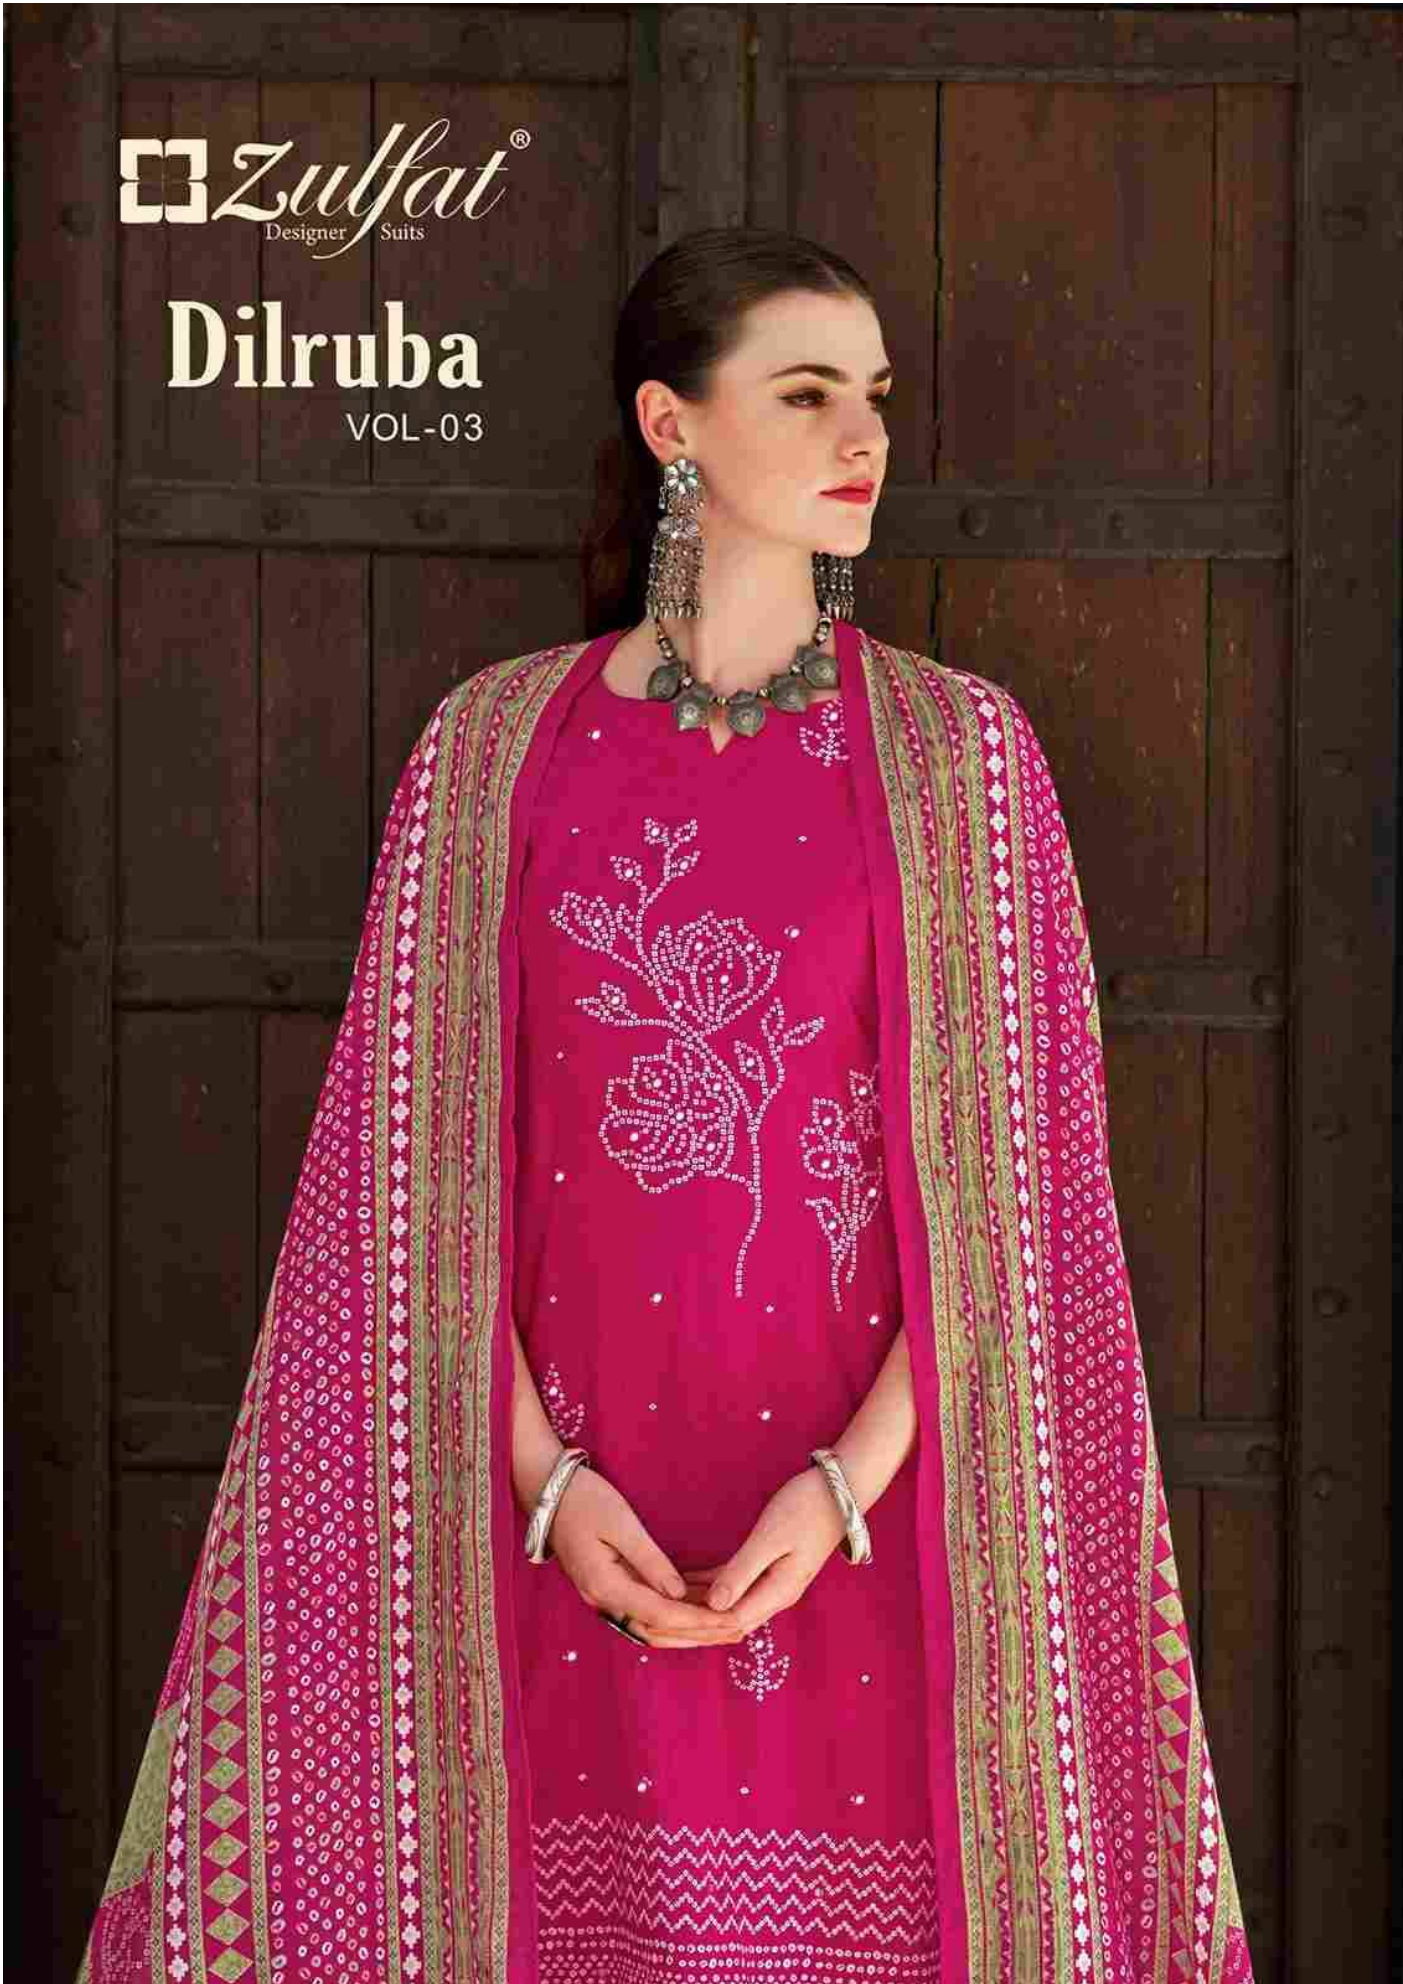

 **Zulfat**[®]
Designer Suits

Dilruba

VOL-03

Dilruba

Replace your out-of-date wardrobe with exotically patterned collection and let multicolored details enhance feminine touch to your personality.

DNO. 575-001

Dilruba

Replace your out-of-date wardrobe with carefully patterned collection and/or multicolored dupatta enhances feminine touch to your personality.

DNO. 575-002

Dilruba

Replace your out-of-date wardrobe with exotically patterned collection and let multicolored dupatta enhance feminine touch to your personality.

DNO. 575 - 005

Dilruba

Replace your out-of-date wardrobe with excitingly patterned collection and multicolored dupatta enhances feminine touch to your personality.

DNO. 575-006

575 - 001

575 - 002

575 - 003

575 - 004

575 - 005

575 - 006

Zulfat[®]
Designer Suits

Dilruba
VOL - 03