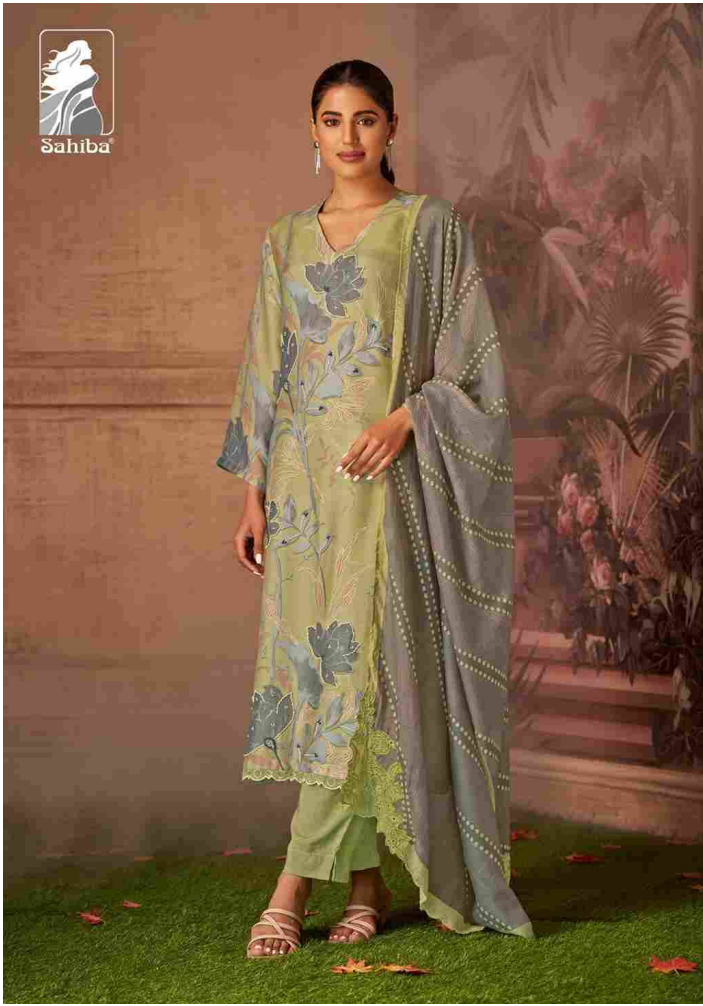

YASHVI

YASHVI
3560

YASHVI
3565

YASHVI
3566

YASHVI
3586

Sahiba

YASHVI

3560

TOP - VISCOSE SIMMER TISU DIGITAL PRINT WITH HANDWORK

DAMAN ORGENZA SILK DYED WITH EMBROIDERY

BOTTOM - MUSLIN SILK HEAVY

**DUPATTA - NYLONE VISCOSE LINING DIGITAL PRINT WITH ORGENZA SILK
EMBROIDERY BUTTA PATCH AND THREADLE WORK**