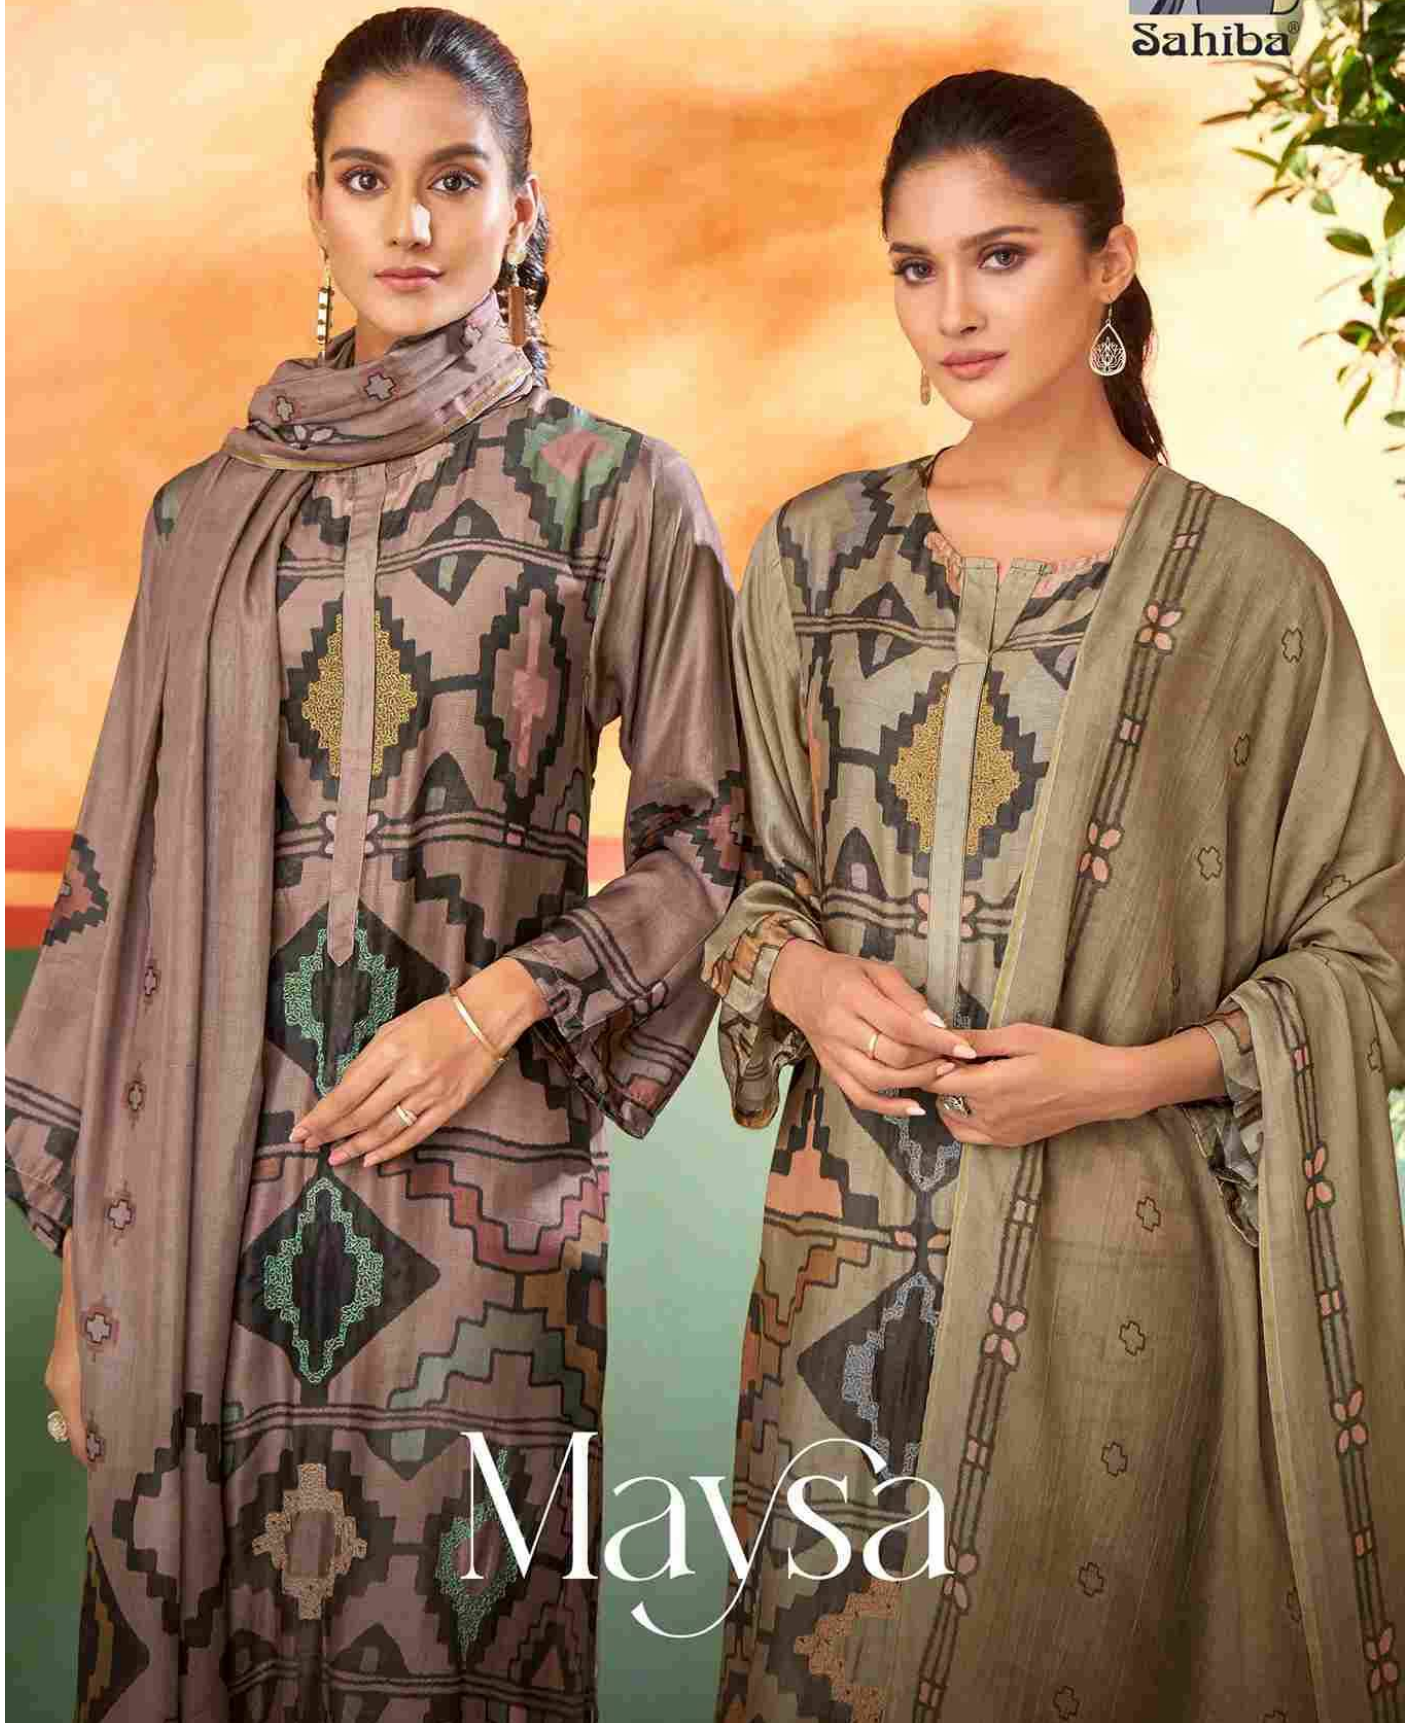

Sahiba®

Maysa

Sahiba®

Sahiba®

Sahiba®

9822

Sahiba®

Maysa

BOTTOM - MULBERRY SATIN

DUPATTA - MUSLIN SILK DIGITAL PRINTED DUPATTA

{ RATE }
{ RS, 1995/- }

A SET OF 1 DESIGN x 3 COLORWAY

TOTAL SUITS = 3