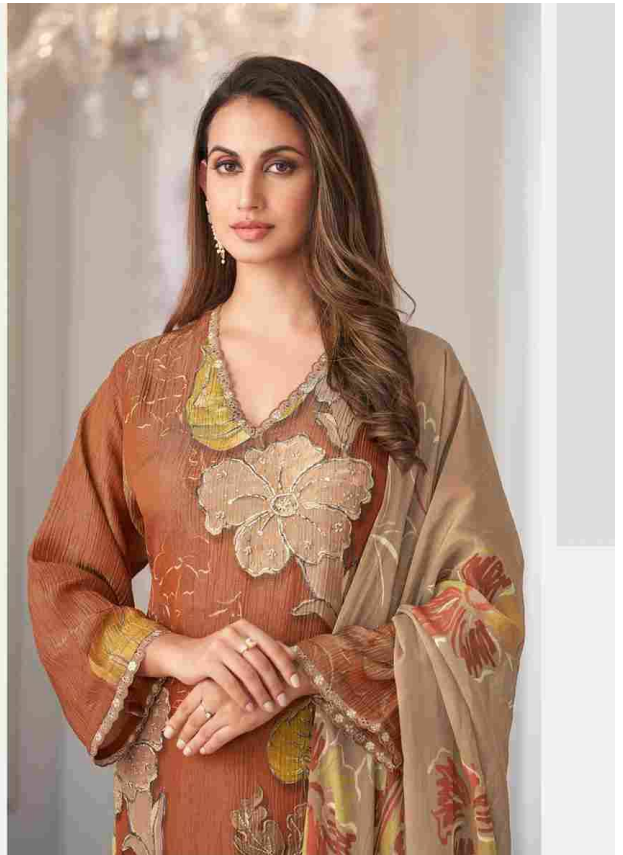

Sahiba®

TASHA

TASHA
3280

TASHA
3295

Sahiba®

TASHA

3280

3295

RATE LIST

H S N CODE - 540834

DESIGN NO

3280 - 3295

DESCRIPTION

TOP - SIMMER TISSUE CRUSH DIGITAL PRINT WITH HAND WORK

NECK, DAMAN AND SLEEVE ORGANZA SILK EMBROIDERY PATTI

BOTTOM - MUSLIN SILK HEAVY

DUPATTA - PURE ORGANZA SILK DIGITAL PRINT WITH PALLU THRADLE WORK

{ RATE }
{ RS, 2595/- }

A SET OF 1 DESIGN x 2 COLORWAY

TOTAL SUITS = 02