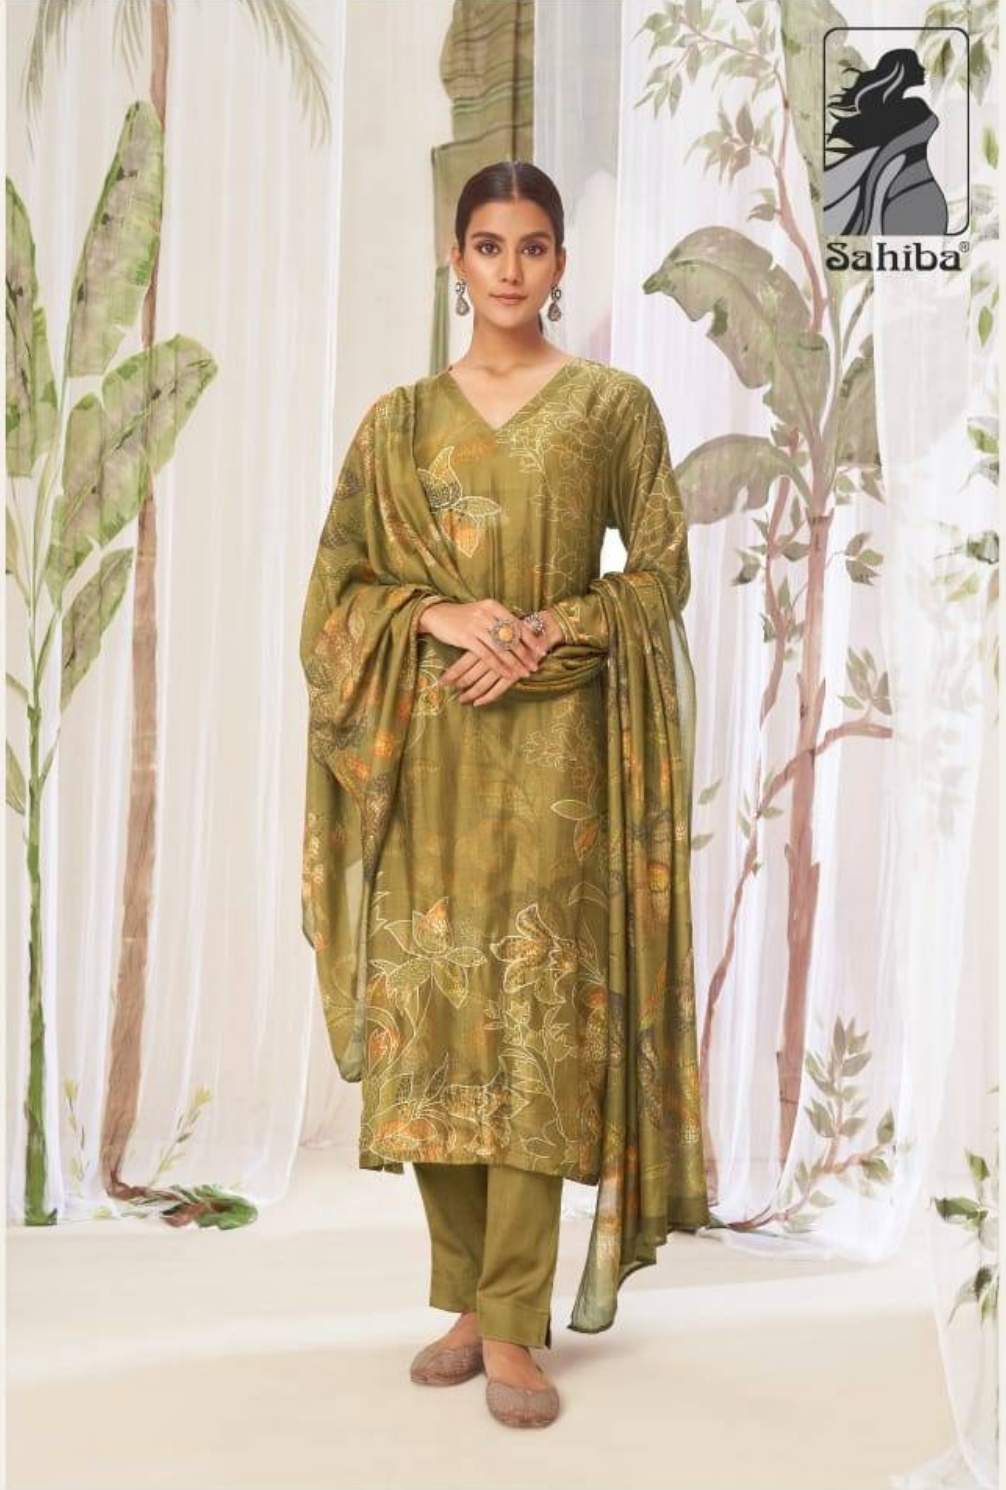

Sahiba®

SUKOON

Sahiba®

SUKOON || 336

|| 362

|| 388

336

Sahiba®

SUKOON

# **RATE LIST**

H S N CODE - 520851

**DESIGN NO**

**362 - 388 - 336**

**DESCRIPTION**

**TOP - UNIQUE MUSLIN SILK DIGITAL PRINT WITH HAND WORK**

**BOTTOM - MULBERRY SATIN**

**DUPATTA - MUSLIN SILK DIGITAL PRINTED DUPATTA**