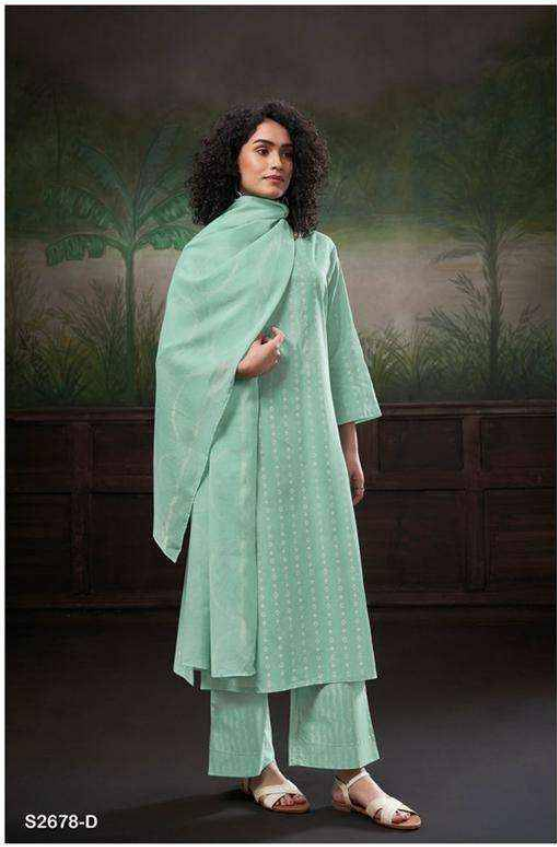

Ganga[®]

Shivika

S2678

S2678-A

S2678-B

S2678-C

S2678-D

S2678-A

S2678-B

S2678-C

S2678-D

Ganga®
Shivika
S2678-A/B/C/D

PRODUCT NAME	SHIVIKA
D.NO.	S2678
DESCRIPTION	TOP PREMIUM COTTON PRINTED BOTTOM PREMIUM COTTON PRINTED DUPATTA FINEST COTTON MAL PRINTED
HSN CODE	520851
WHOLESALE PRICE	1060/- EACH+GST(EXTRA)