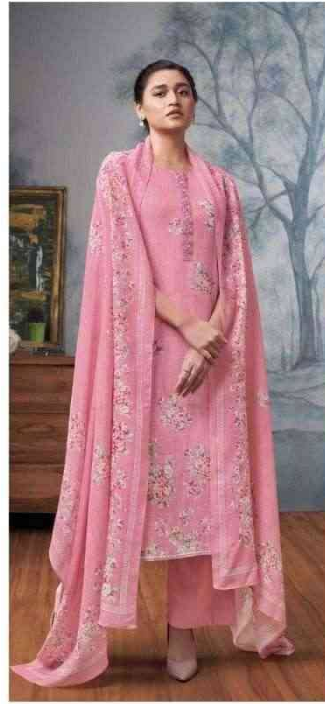

Ganga®

Samaira

S2727

S2727-A

S2727-B

S2727-C

S2727-D

S2727-A

S2727-B

S2727-C

S2727-D

Ganga®
Samaira
S2727-A/B/C/D

PRODUCT NAME	SAMAIRA
D.NO.	S2727
DESCRIPTION	<p>TOP PREMIUM COTTON LINEN PRINTED WITH EMBROIDERY, HAND WORK & COTTON LACE FOR DAMAN</p> <p>BOTTOM PREMIUM COTTON SOLID COLOUR</p> <p>DUPATTA PREMIUM VISCOSE LINEN LAWN PRINTED</p>
HSN CODE	520851
WHOLESALE PRICE	1695/- EACH+GST(EXTRA)