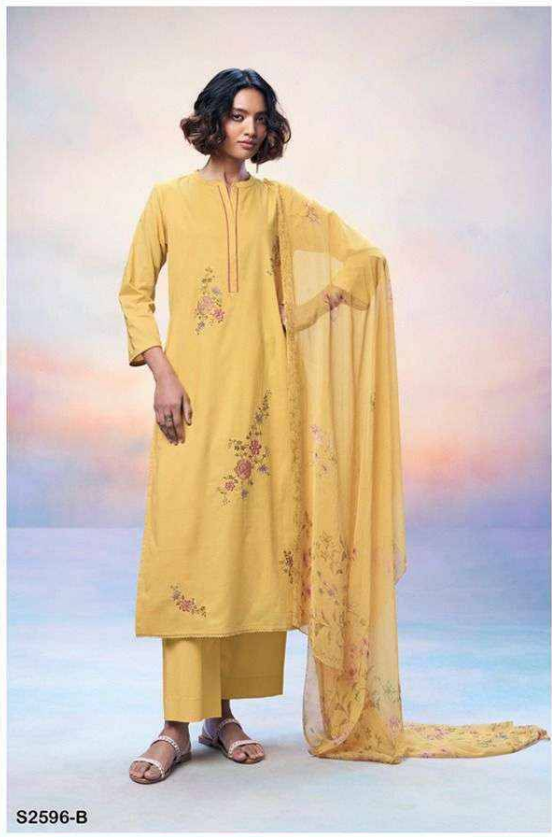

S2596-B

S2596-A

S2596-B

S2596-C

S2596-D

S2596-A

S2596-B

S2596-C

S2596-D

Ganga®
Nuhaa
S2596- A/B/C/D

PRODUCT NAME	NUHAA
D.NO.	S2596
DESCRIPTION	TOP PREMIUM COTTON SOLID COLOR WITH EMBROIDERY AND COTTON LACE FOR DAMAN BOTTOM PREMIUM COTTON SOLID COLOR DUPATTA PURE CHIFFON PRINTED
HSN CODE	520831
WHOLESALE PRICE	1275/- EACH+GST(EXTRA)