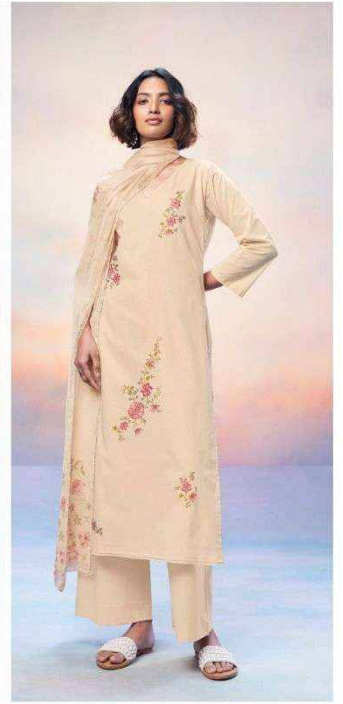

S2596-B

S2596-A

S2596-B

S2596-C

S2596-D

S2596-A

S2596-B

S2596-C

S2596-D

Ganga®
Nuhaa
S2596- A/B/C/D

PRODUCT NAME	NUHAA
D.NO.	S2596
DESCRIPTION	TOP PREMIUM COTTON SOLID COLOR WITH EMBROIDERY AND COTTON LACE FOR DAMAN BOTTOM PREMIUM COTTON SOLID COLOR DUPATTA PURE CHIFFON PRINTED
HSN CODE	520831
WHOLESALE PRICE	1275/- EACH+GST(EXTRA)