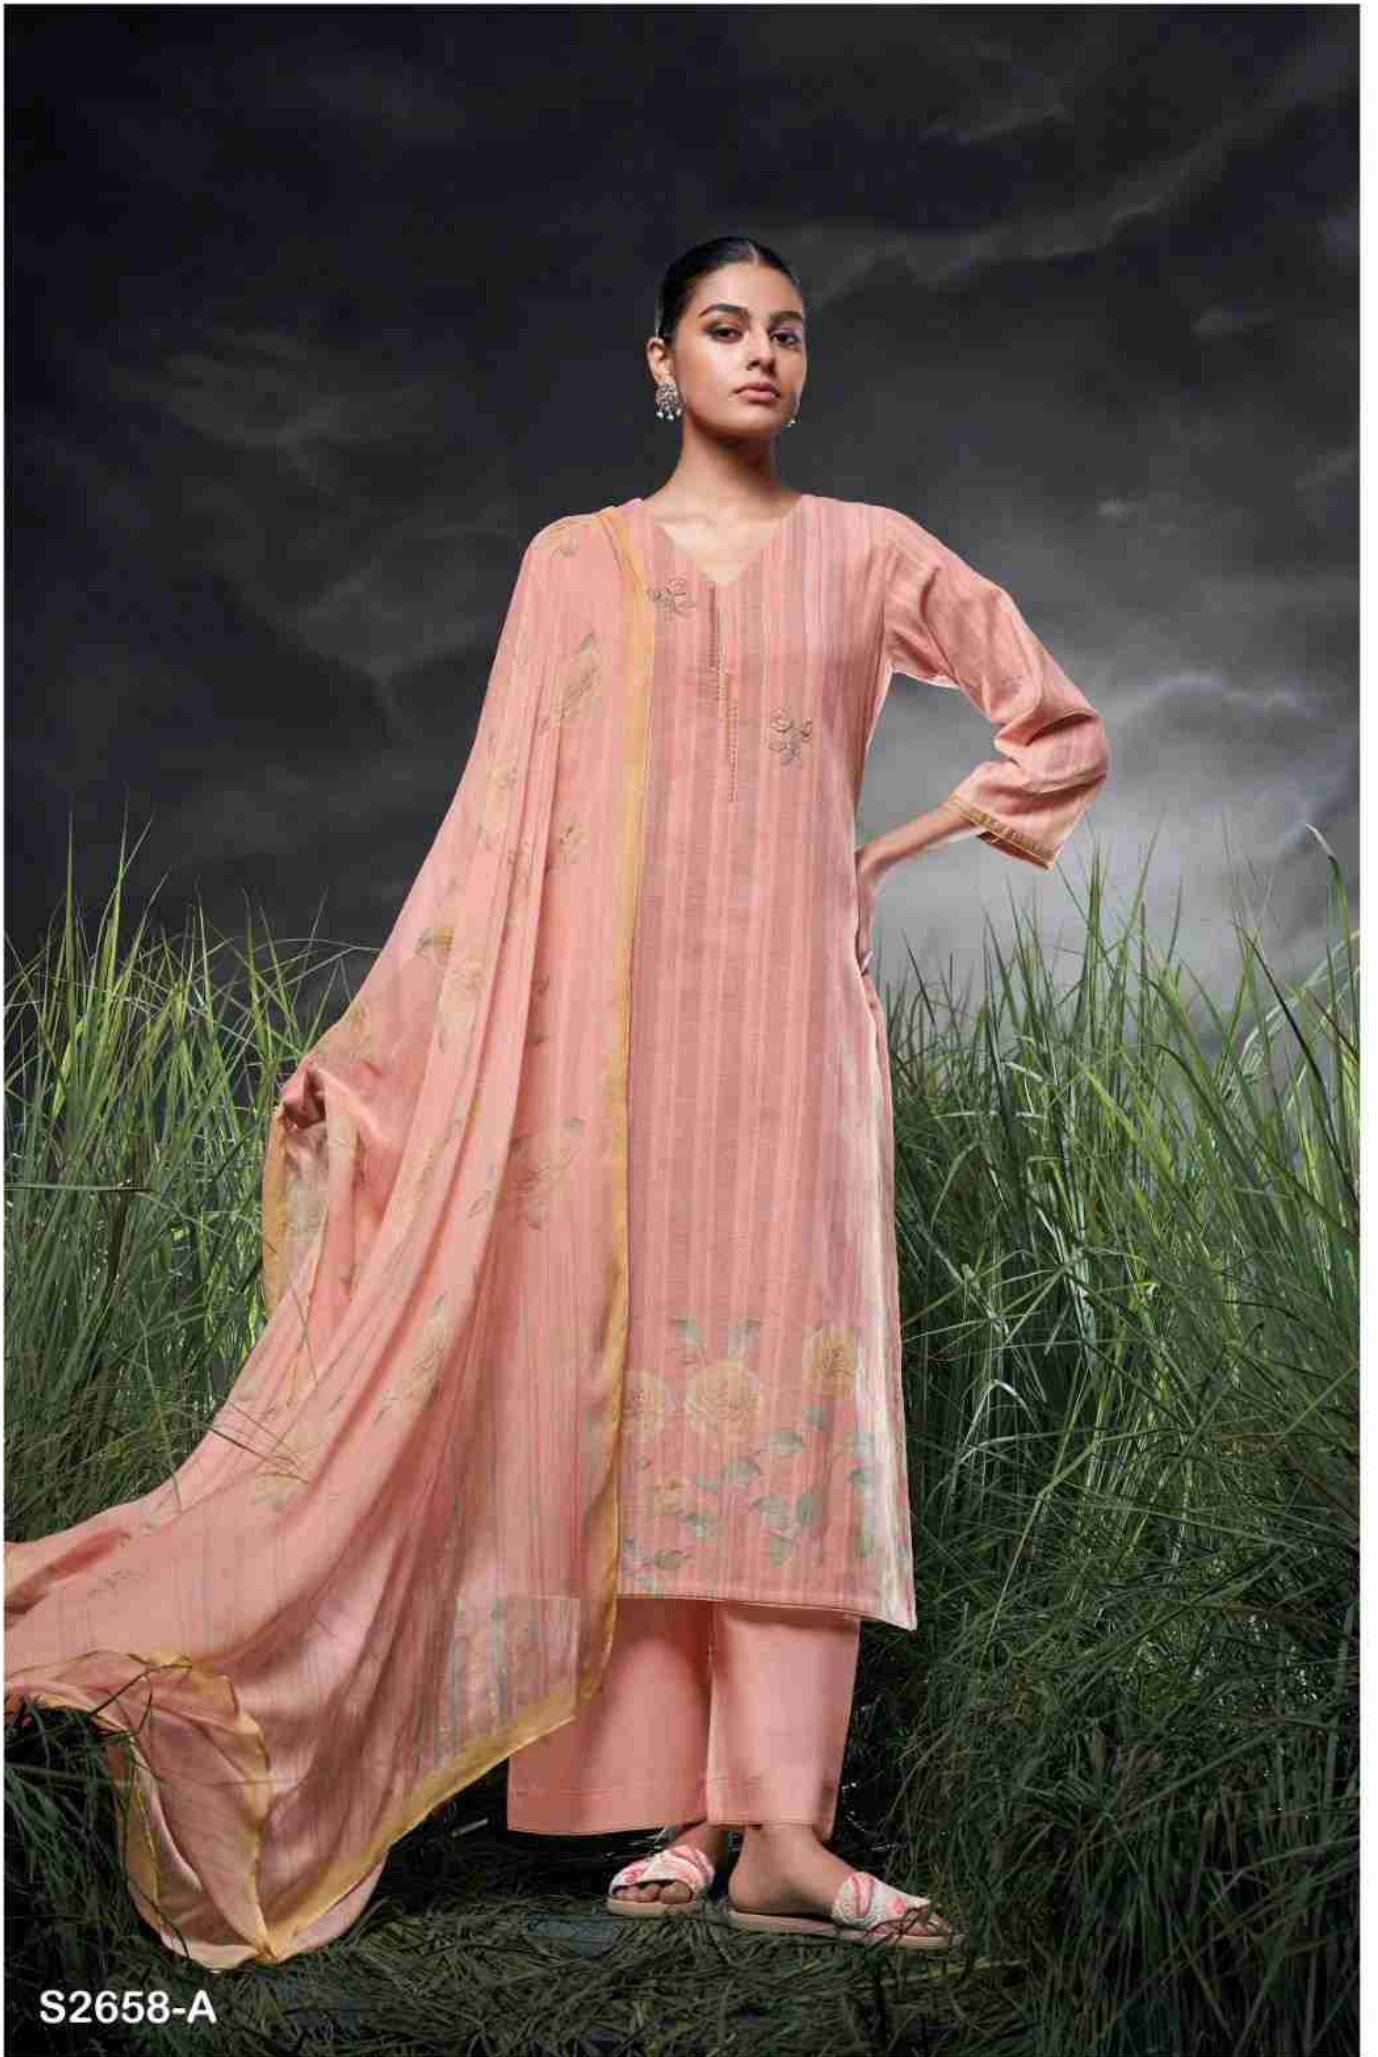

Ganga®
Wrenley
S2658

S2658-A

S2658-B

S2658-C

S2658-D

S2658-A

S2658-B

S2658-C

S2658-D

Ganga®
Wrenley
S2658- A/B/C/D

S2658-C

PRODUCT NAME	<i>WRENLEY</i>
D.NO.	S2658
DESCRIPTION	<p>TOP PREMIUM WOVEN JACQUARD PRINTED WITH EMBROIDERY AND SWAROVSKI WORK</p> <p>BOTTOM PREMIUM COTTON SOLID COLOUR</p> <p>DUPATTA PURE CHIFFON PRINTED</p>
HSN CODE	540754
WHOLESALE PRICE	1560/- EACH+GST(EXTRA)