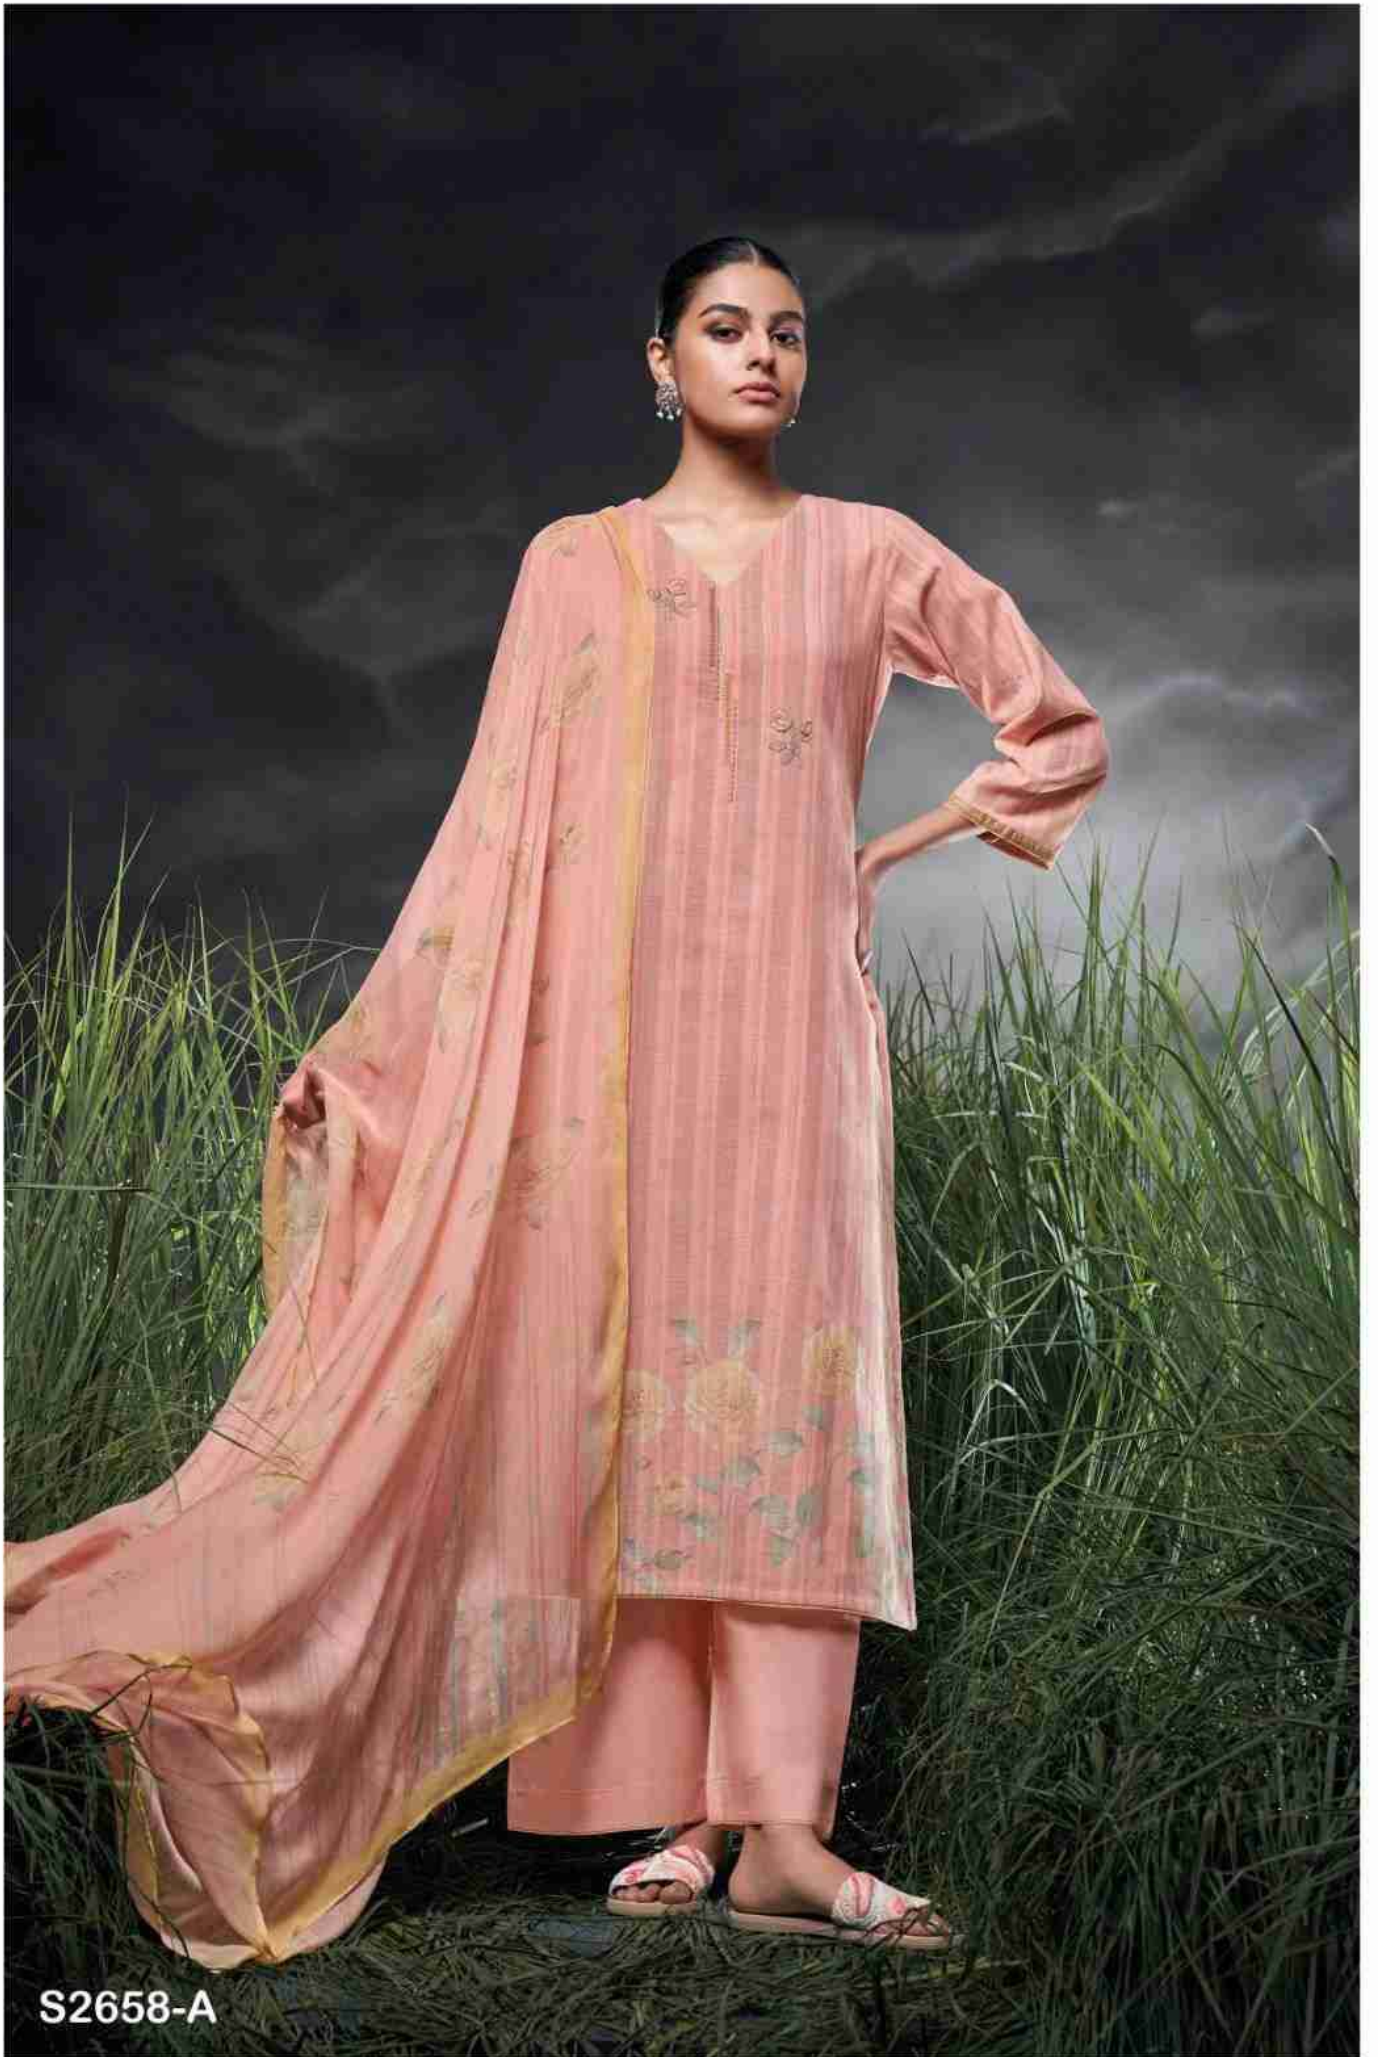

Ganga®  
Wrenley  
S2658

S2658-A

S2658-B

S2658-C

S2658-D

S2658-A

S2658-B

S2658-C

S2658-D

Ganga®  
Wrenley  
S2658- A/B/C/D

S2658-C

PRODUCT NAME	<b>WRENLEY</b>
D.NO.	S2658
DESCRIPTION	<b>TOP</b> PREMIUM WOVEN JACQUARD PRINTED WITH EMBROIDERY AND SWAROVSKI WORK  <b>BOTTOM</b> PREMIUM COTTON SOLID COLOUR  <b>DUPATTA</b> PURE CHIFFON PRINTED
HSN CODE	<b>540754</b>
WHOLESALE PRICE	<b>1560/- EACH+GST(EXTRA)</b>